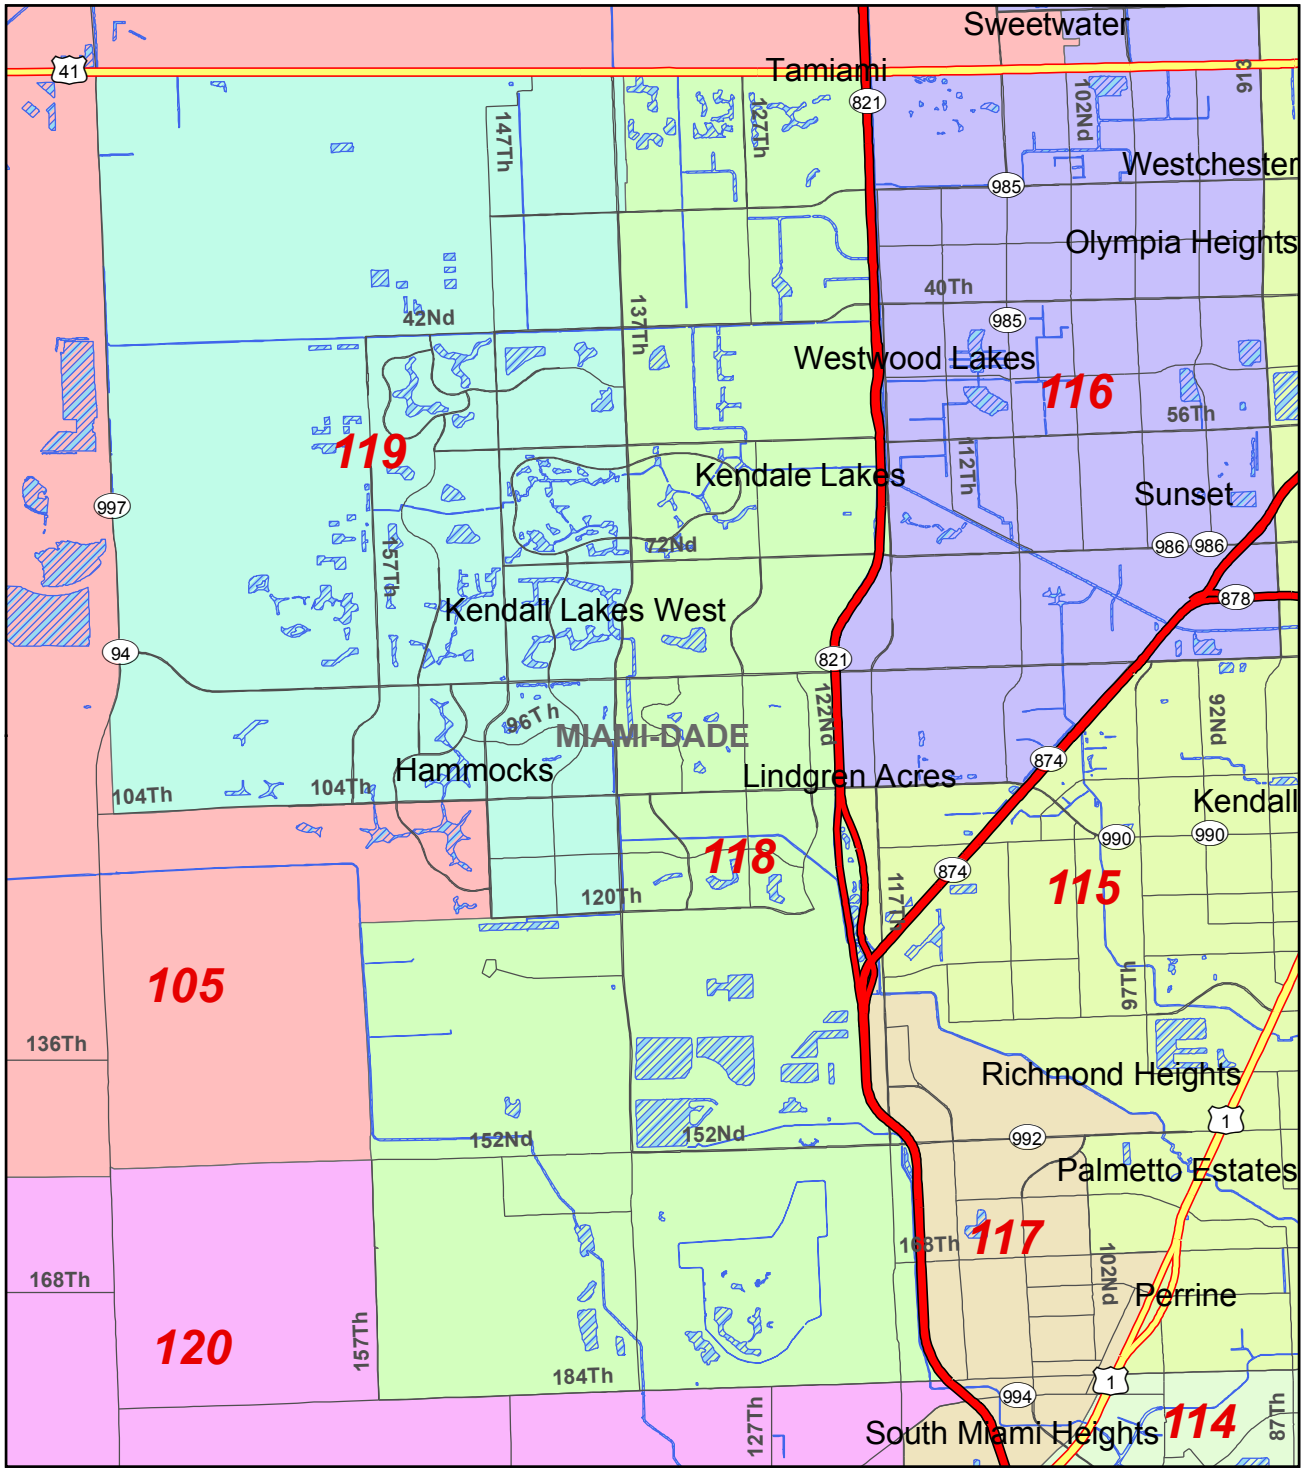

2012 State House District 118 and Surrounding Area

Florida Legislature Office of
Economic & Demographic Research
111 W. Madison St., Rm. 574
Tallahassee, FL 32399-1400
Phone: 850.487.1402
URL: edr.state.fl.us
October 2012

2012 State House Districts (H000H9049)

-  Limited Access Freeway
-  Highway
-  Local Road
-  County Boundary
-  Water Bodies
-  District 118 Boundary