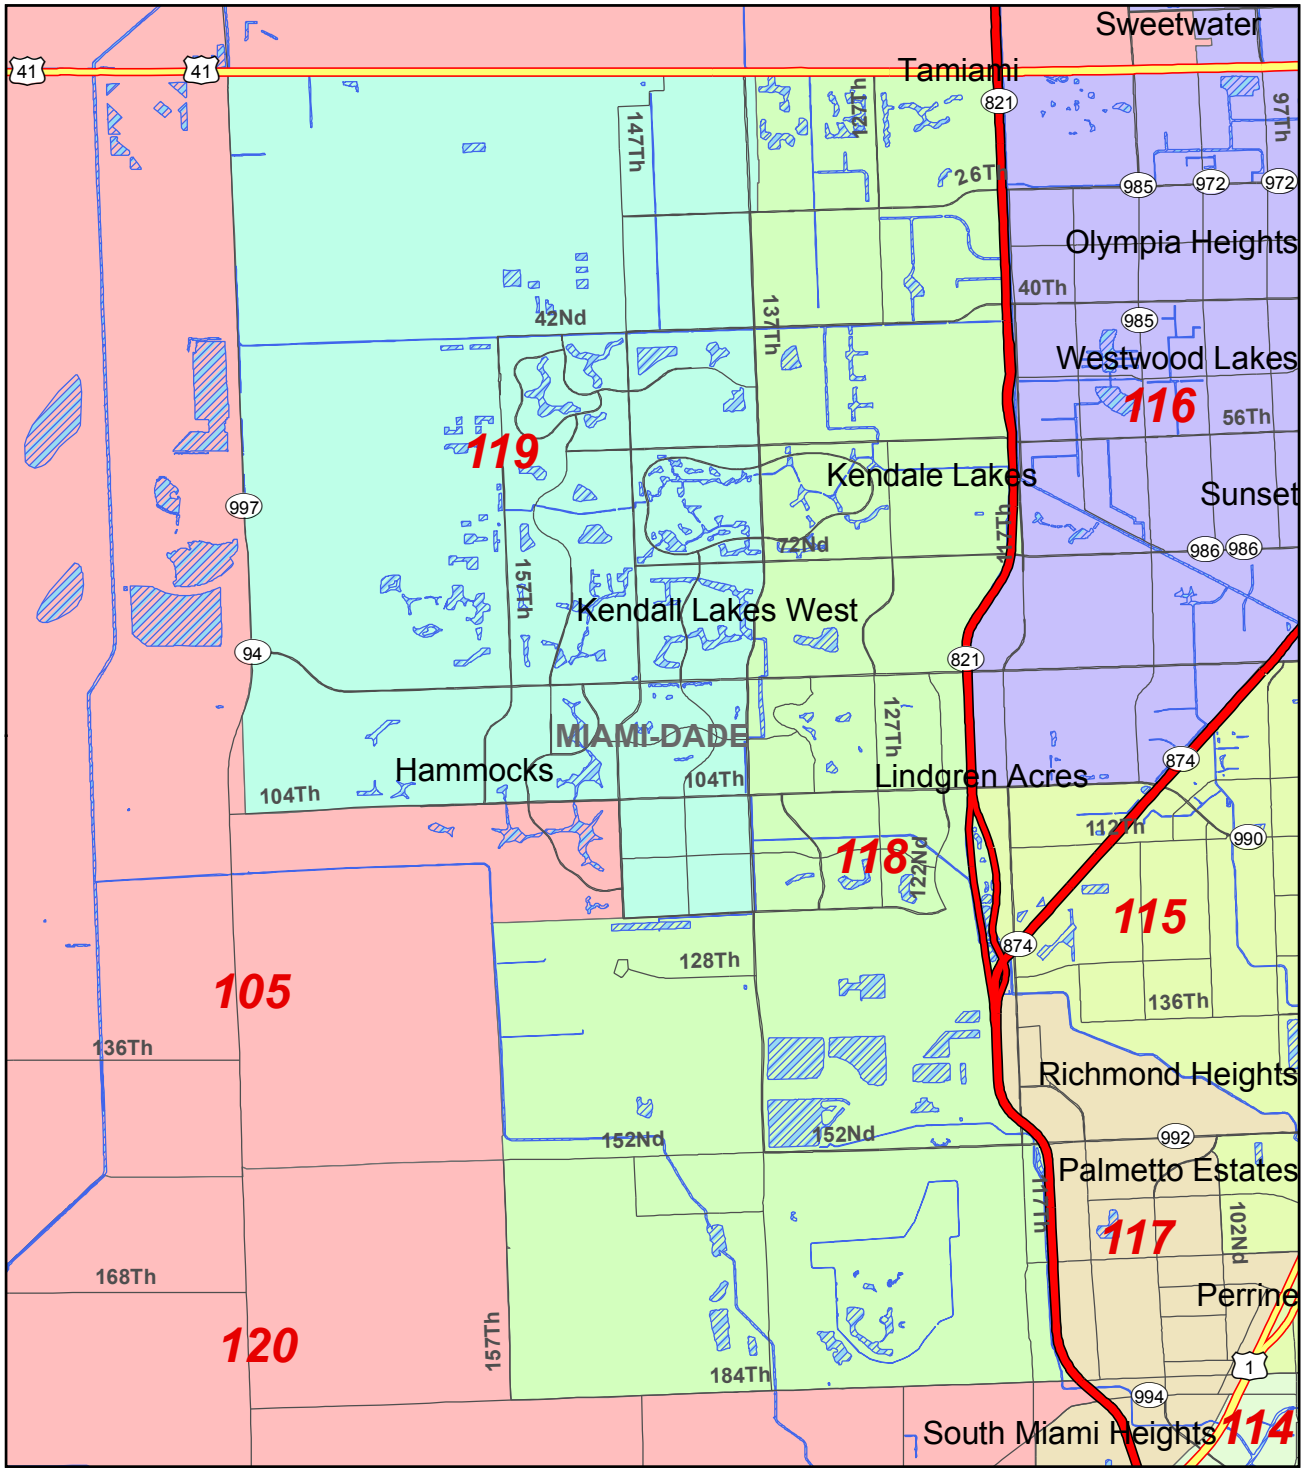

# 2012 State House District 119 and Surrounding Area

Florida Legislature Office of  
Economic & Demographic Research  
111 W. Madison St., Rm. 574  
Tallahassee, FL 32399-1400  
Phone: 850.487.1402  
URL: [edr.state.fl.us](http://edr.state.fl.us)  
October 2012

2012 State House Districts (H000H9049)

-  Limited Access Freeway
-  Highway
-  Local Road
-  County Boundary
-  Water Bodies
-  District 119 Boundary