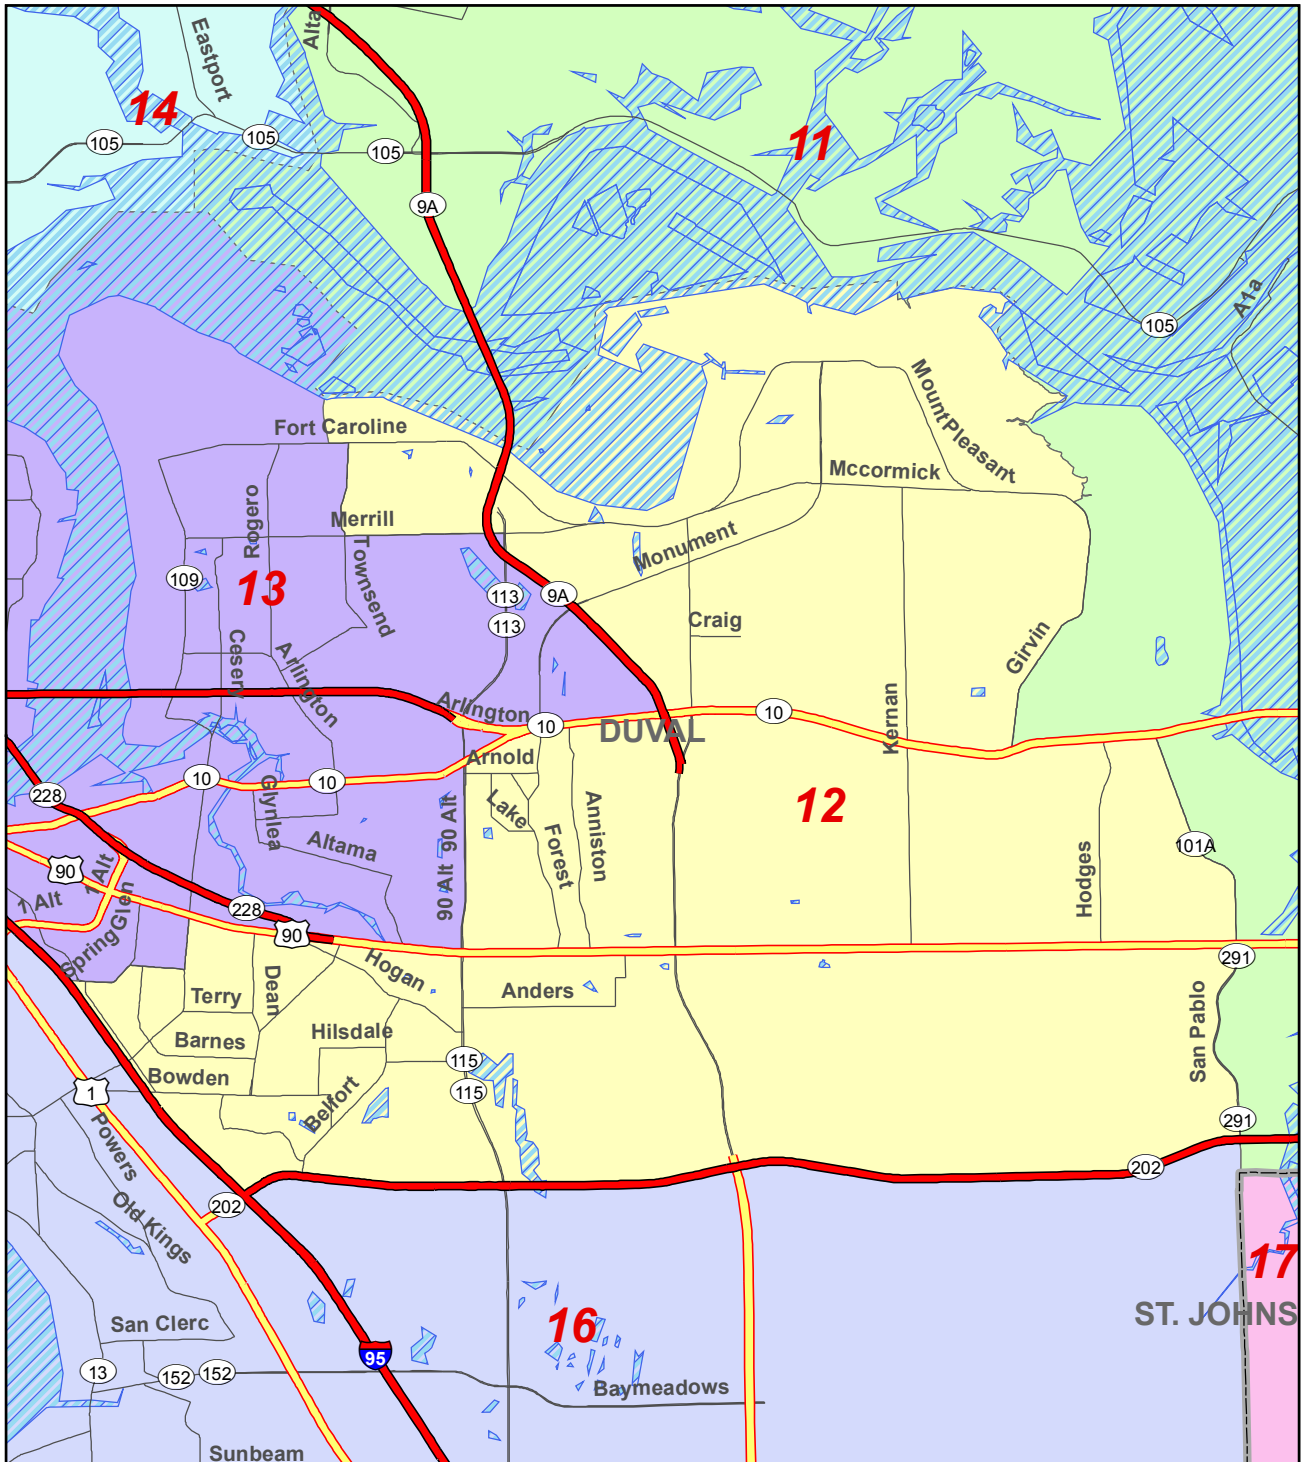

2012 State House District 12 and Surrounding Area

Florida Legislature Office of
Economic & Demographic Research
111 W. Madison St., Rm. 574
Tallahassee, FL 32399-1400
Phone: 850.487.1402
URL: edr.state.fl.us
August 2012

2012 State House Districts (H000H9049)

- Limited Access Freeway
- Highway
- Local Road
- County Boundary
- Water Bodies
- District 12 Boundary