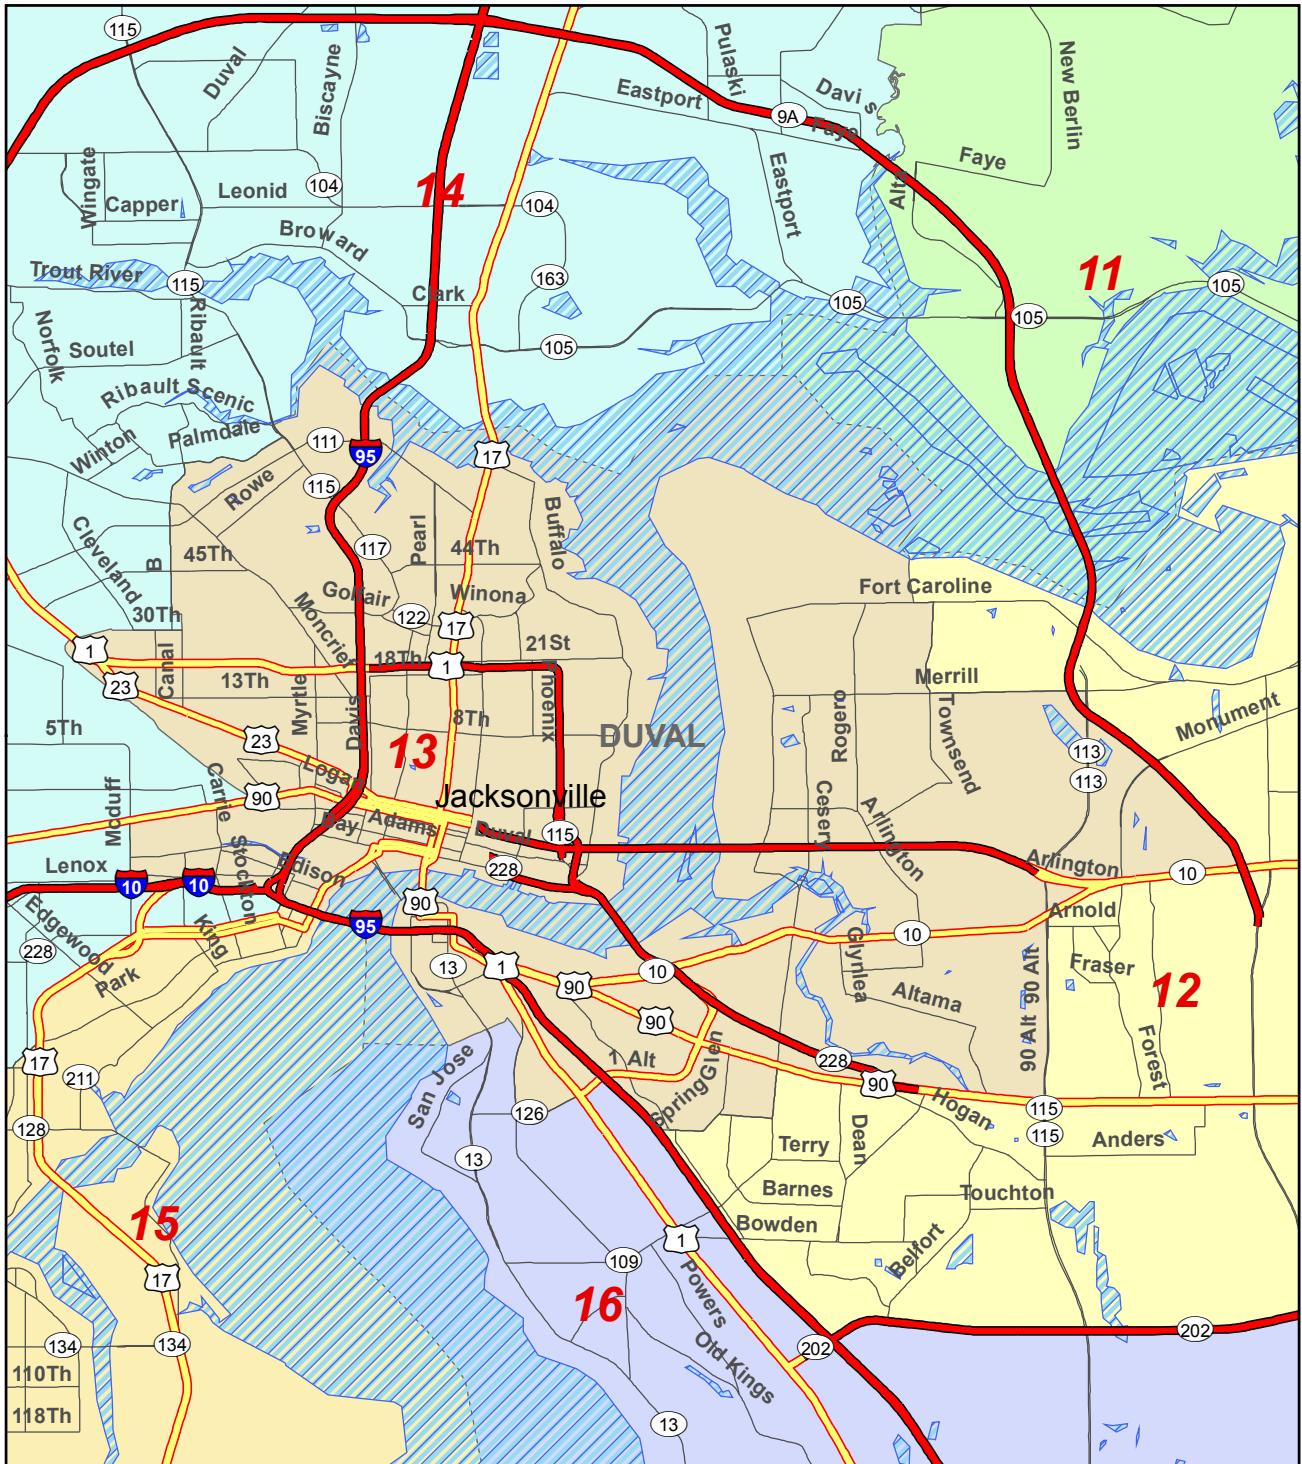

# 2012 State House District 13 and Surrounding Area

Florida Legislature Office of  
Economic & Demographic Research  
111 W. Madison St., Rm. 574  
Tallahassee, FL 32399-1400  
Phone: 850.487.1402  
URL: [edr.state.fl.us](http://edr.state.fl.us)  
August 2012

2012 State House Districts (H000H9049)

- Limited Access Freeway
- Highway
- Local Road
- County Boundary
- Water Bodies
- District 13 Boundary