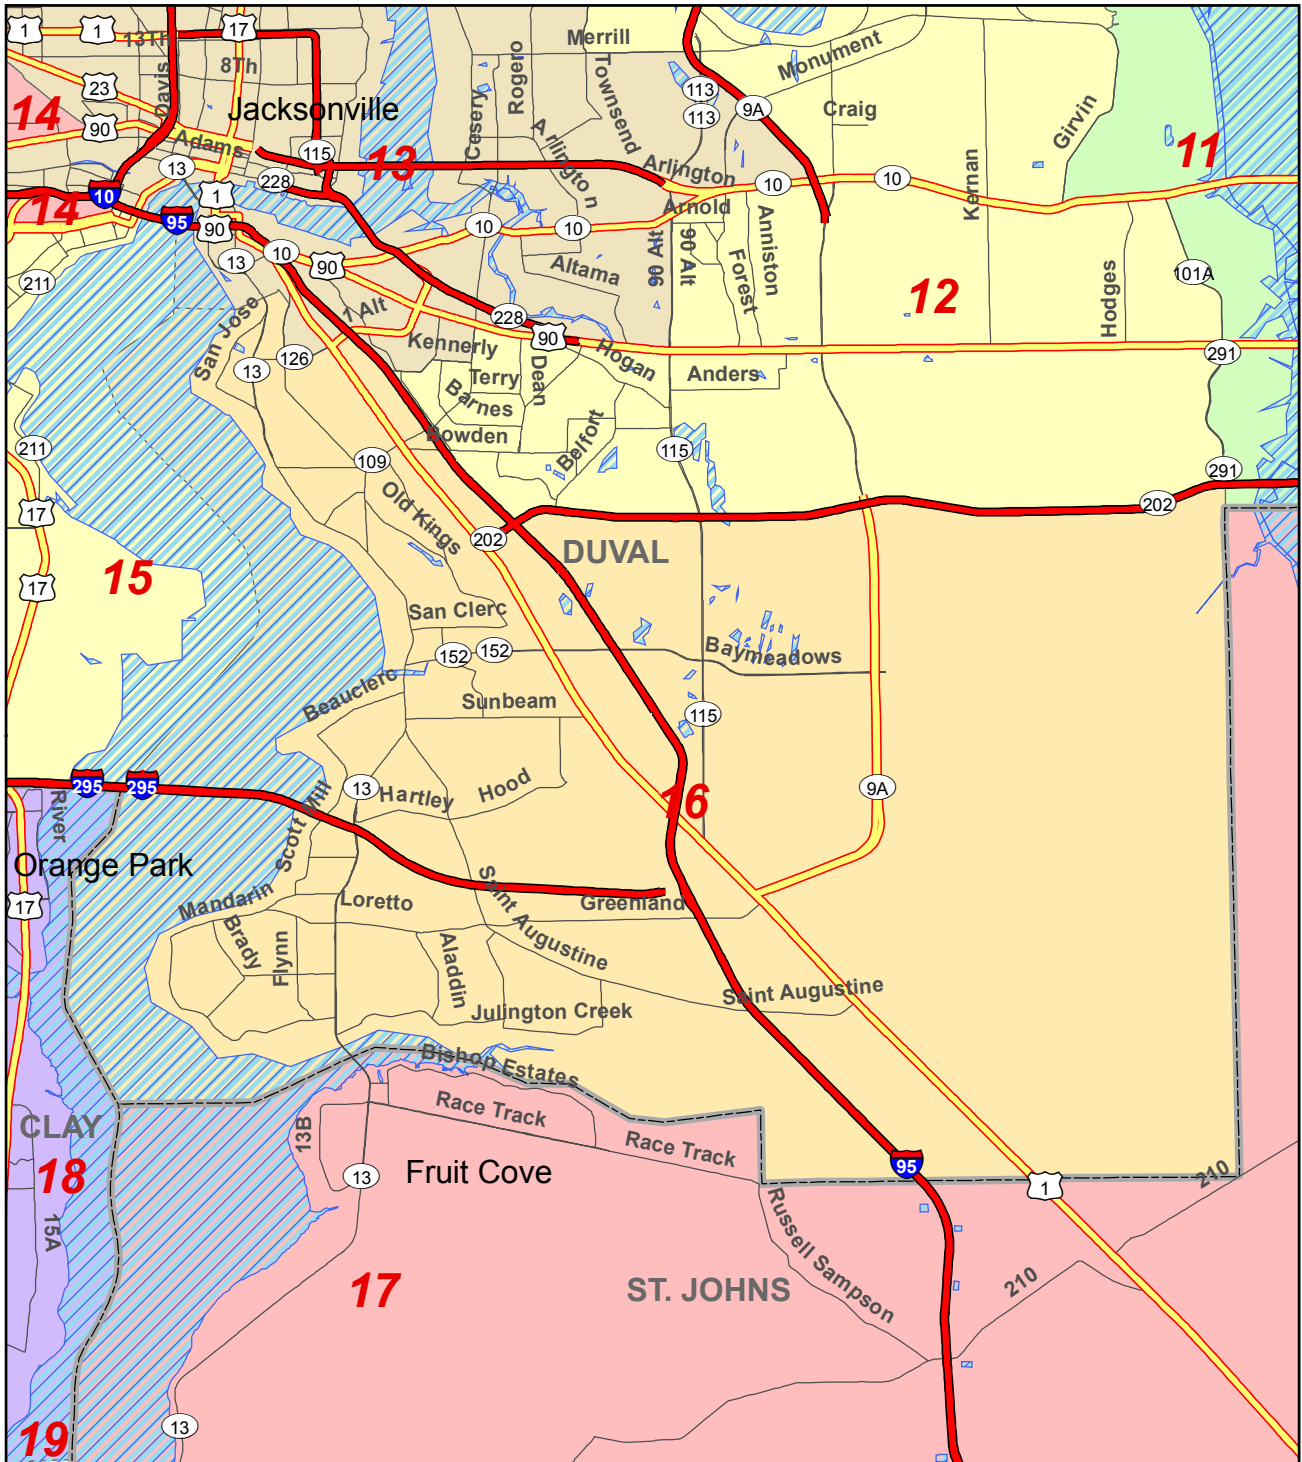

2012 State House District 16 and Surrounding Area

Florida Legislature Office of
Economic & Demographic Research
111 W. Madison St., Rm. 574
Tallahassee, FL 32399-1400
Phone: 850.487.1402
URL: edr.state.fl.us
October 2012

- Limited Access Freeway
- Highway
- Local Road
- County Boundary
- Water Bodies
- District 16 Boundary