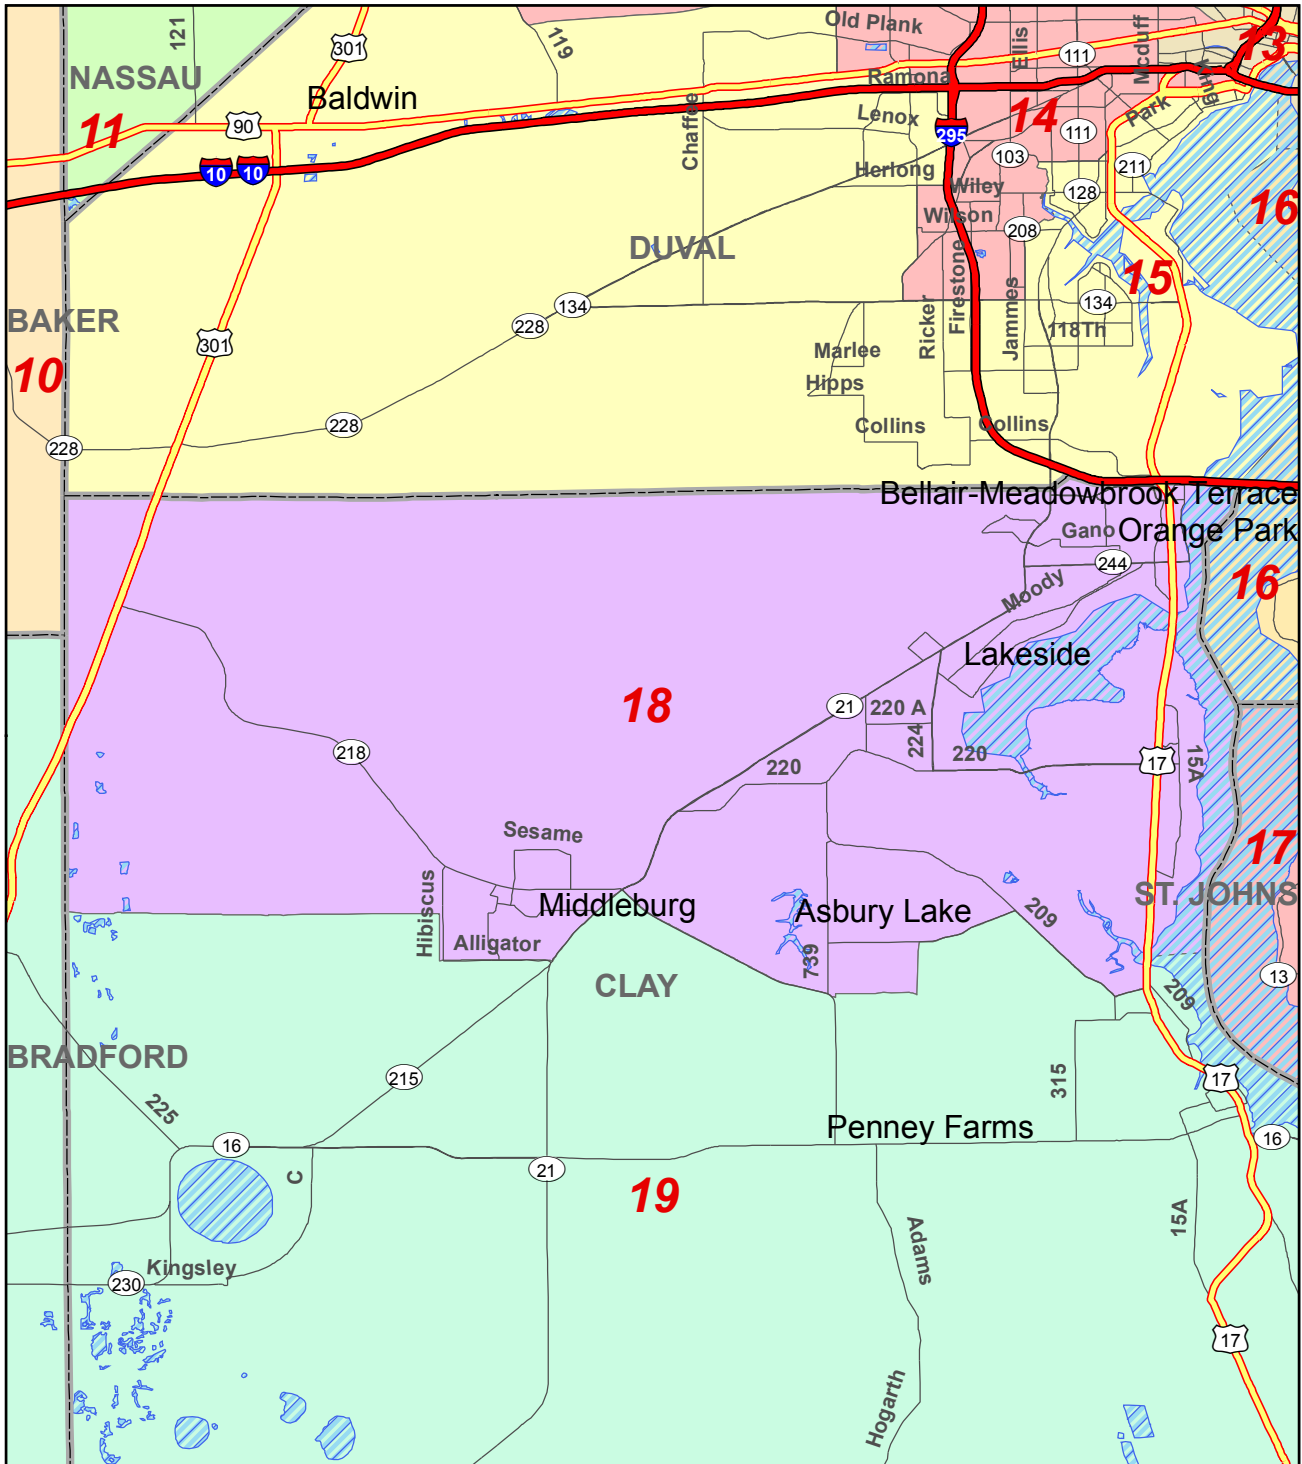

2012 State House District 18 and Surrounding Area

Florida Legislature Office of
Economic & Demographic Research
111 W. Madison St., Rm. 574
Tallahassee, FL 32399-1400
Phone: 850.487.1402
URL: edr.state.fl.us
October 2012

- Limited Access Freeway
- Highway
- Local Road
- County Boundary
- Water Bodies
- District 18 Boundary