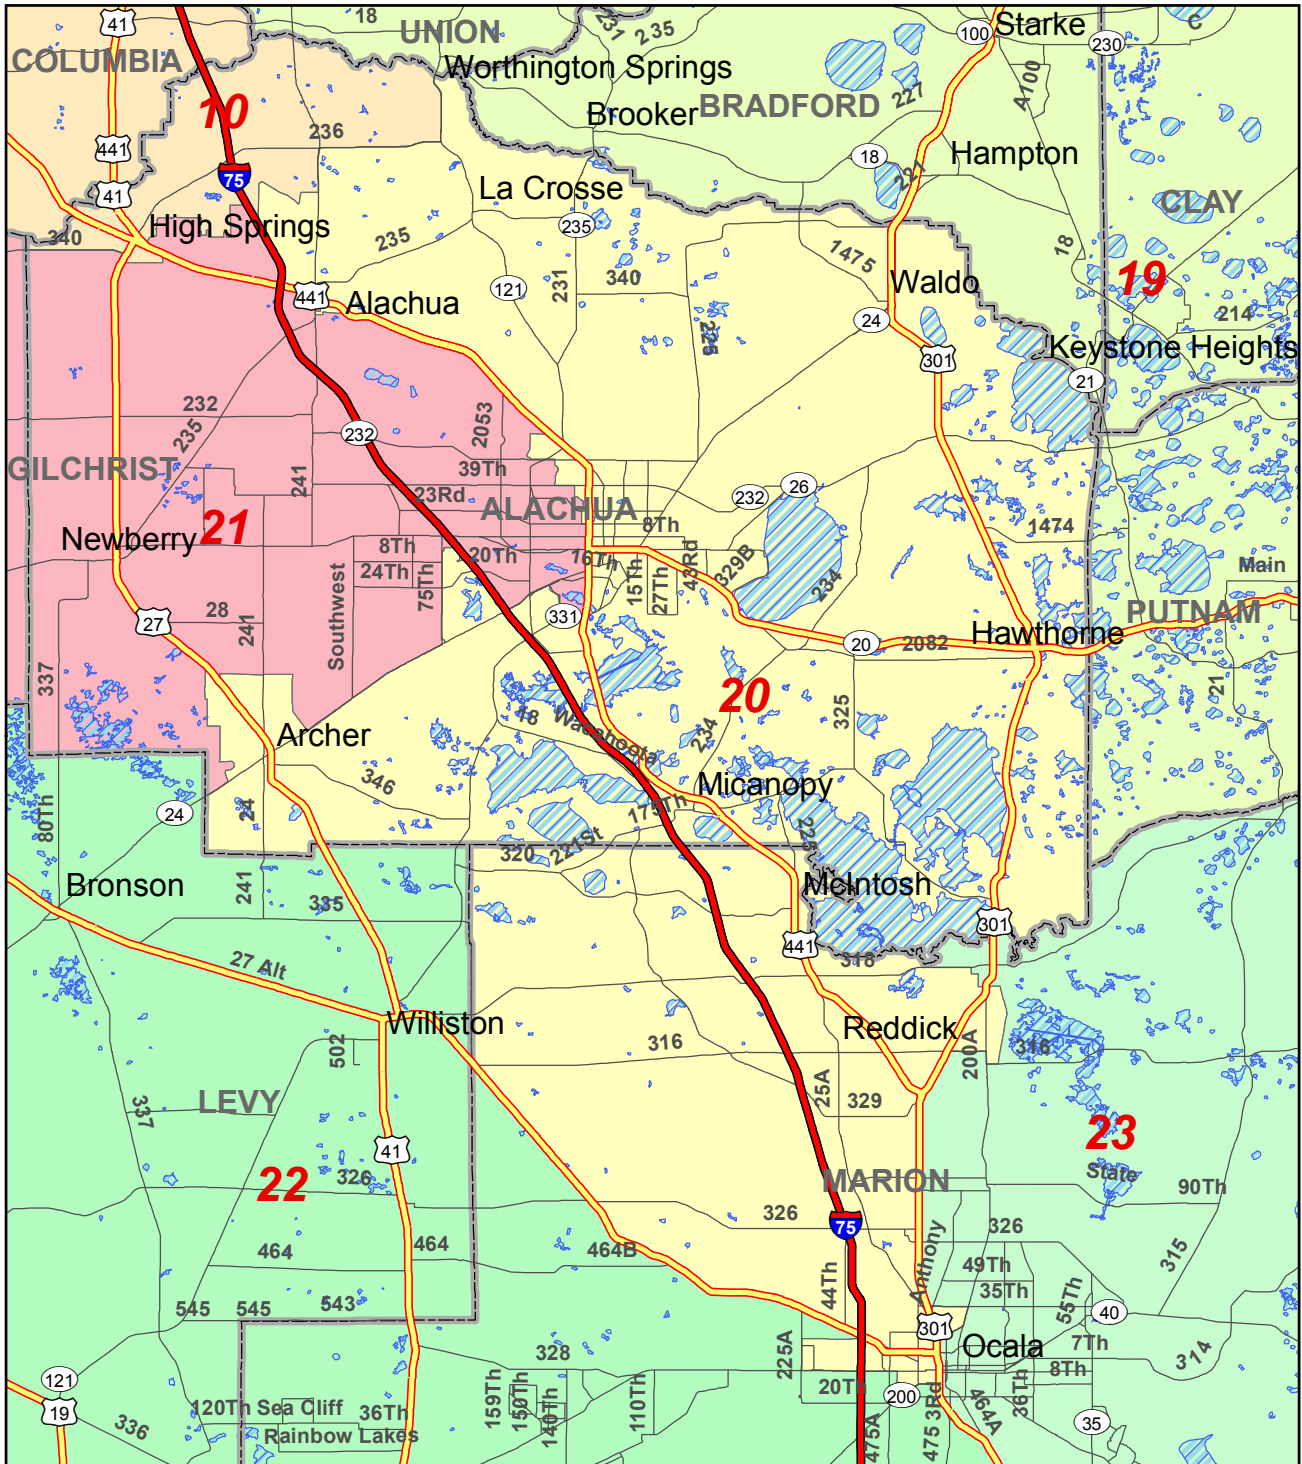

2012 State House District 20 and Surrounding Area

Florida Legislature Office of
Economic & Demographic Research
111 W. Madison St., Rm. 574
Tallahassee, FL 32399-1400
Phone: 850.487.1402
URL: edr.state.fl.us
October 2012

- Limited Access Freeway
- Highway
- Local Road
- County Boundary
- Water Bodies
- District 20 Boundary