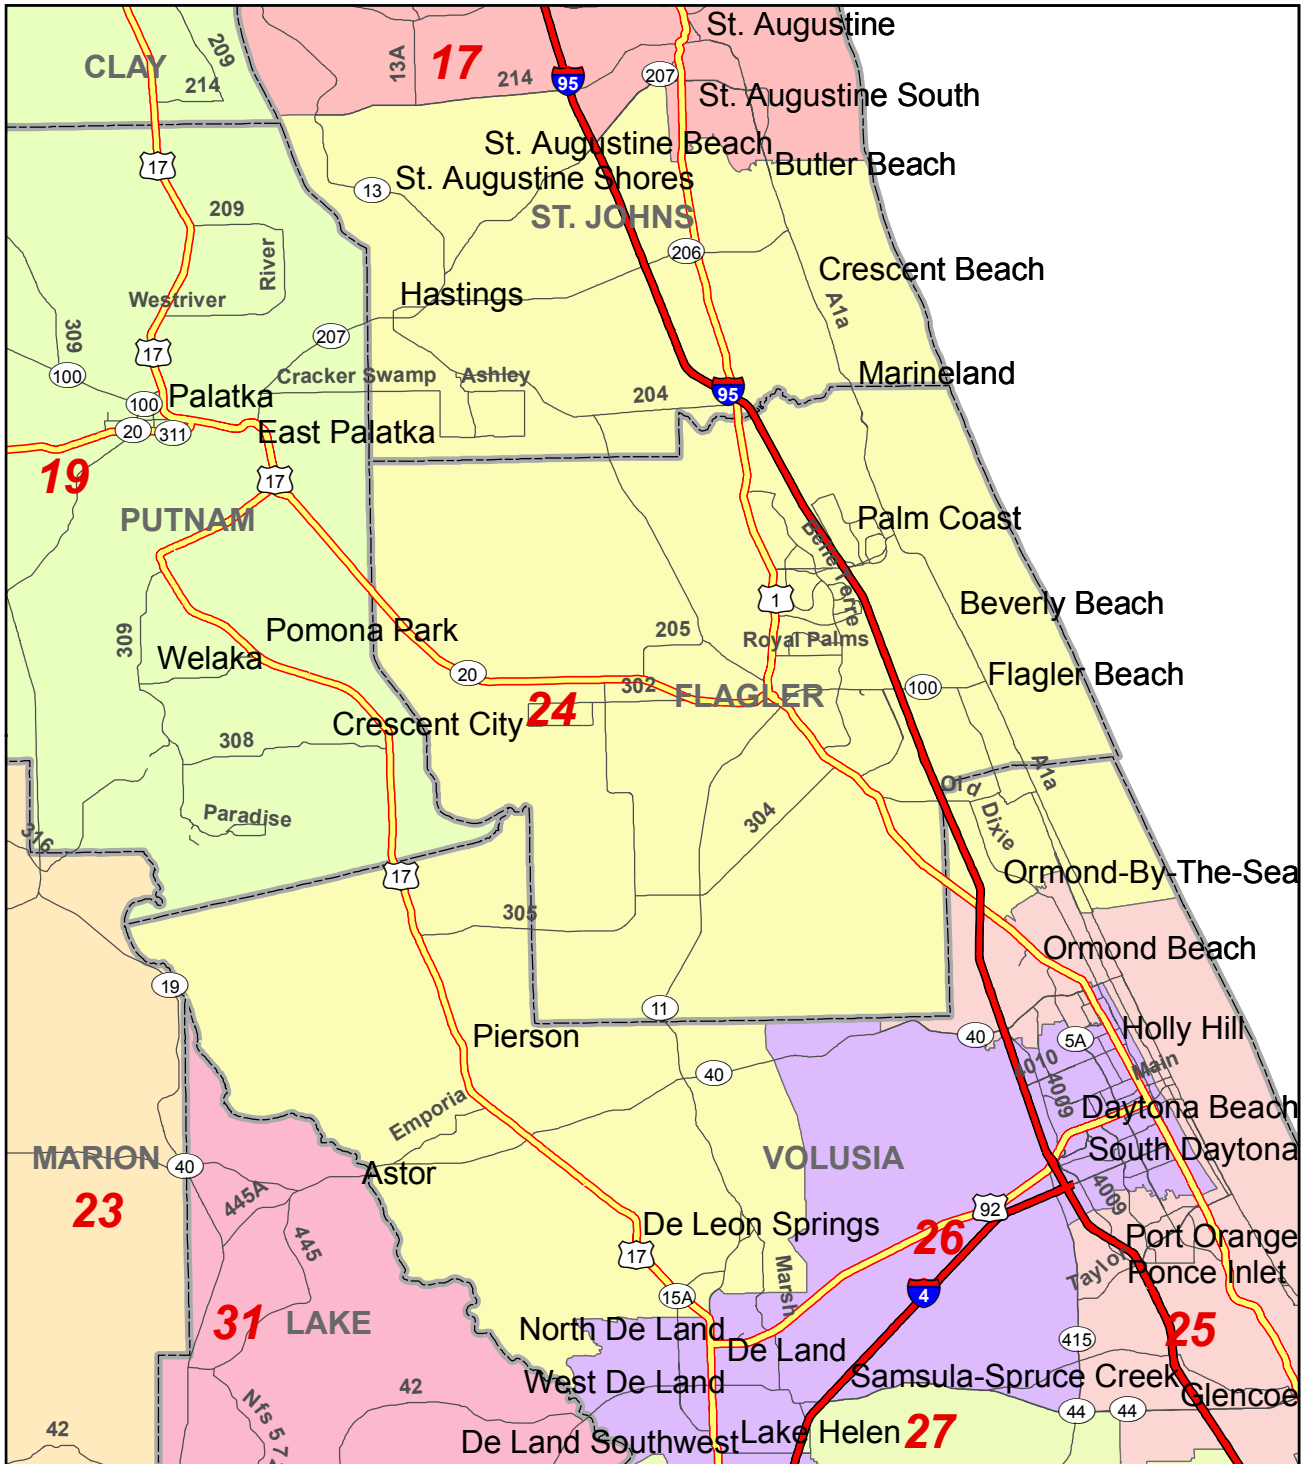

2012 State House District 24 and Surrounding Area

Florida Legislature Office of
Economic & Demographic Research
111 W. Madison St., Rm. 574
Tallahassee, FL 32399-1400
Phone: 850.487.1402
URL: edr.state.fl.us
October 2012

- Limited Access Freeway
- Highway
- Local Road
- County Boundary
- Water Bodies
- District 24 Boundary