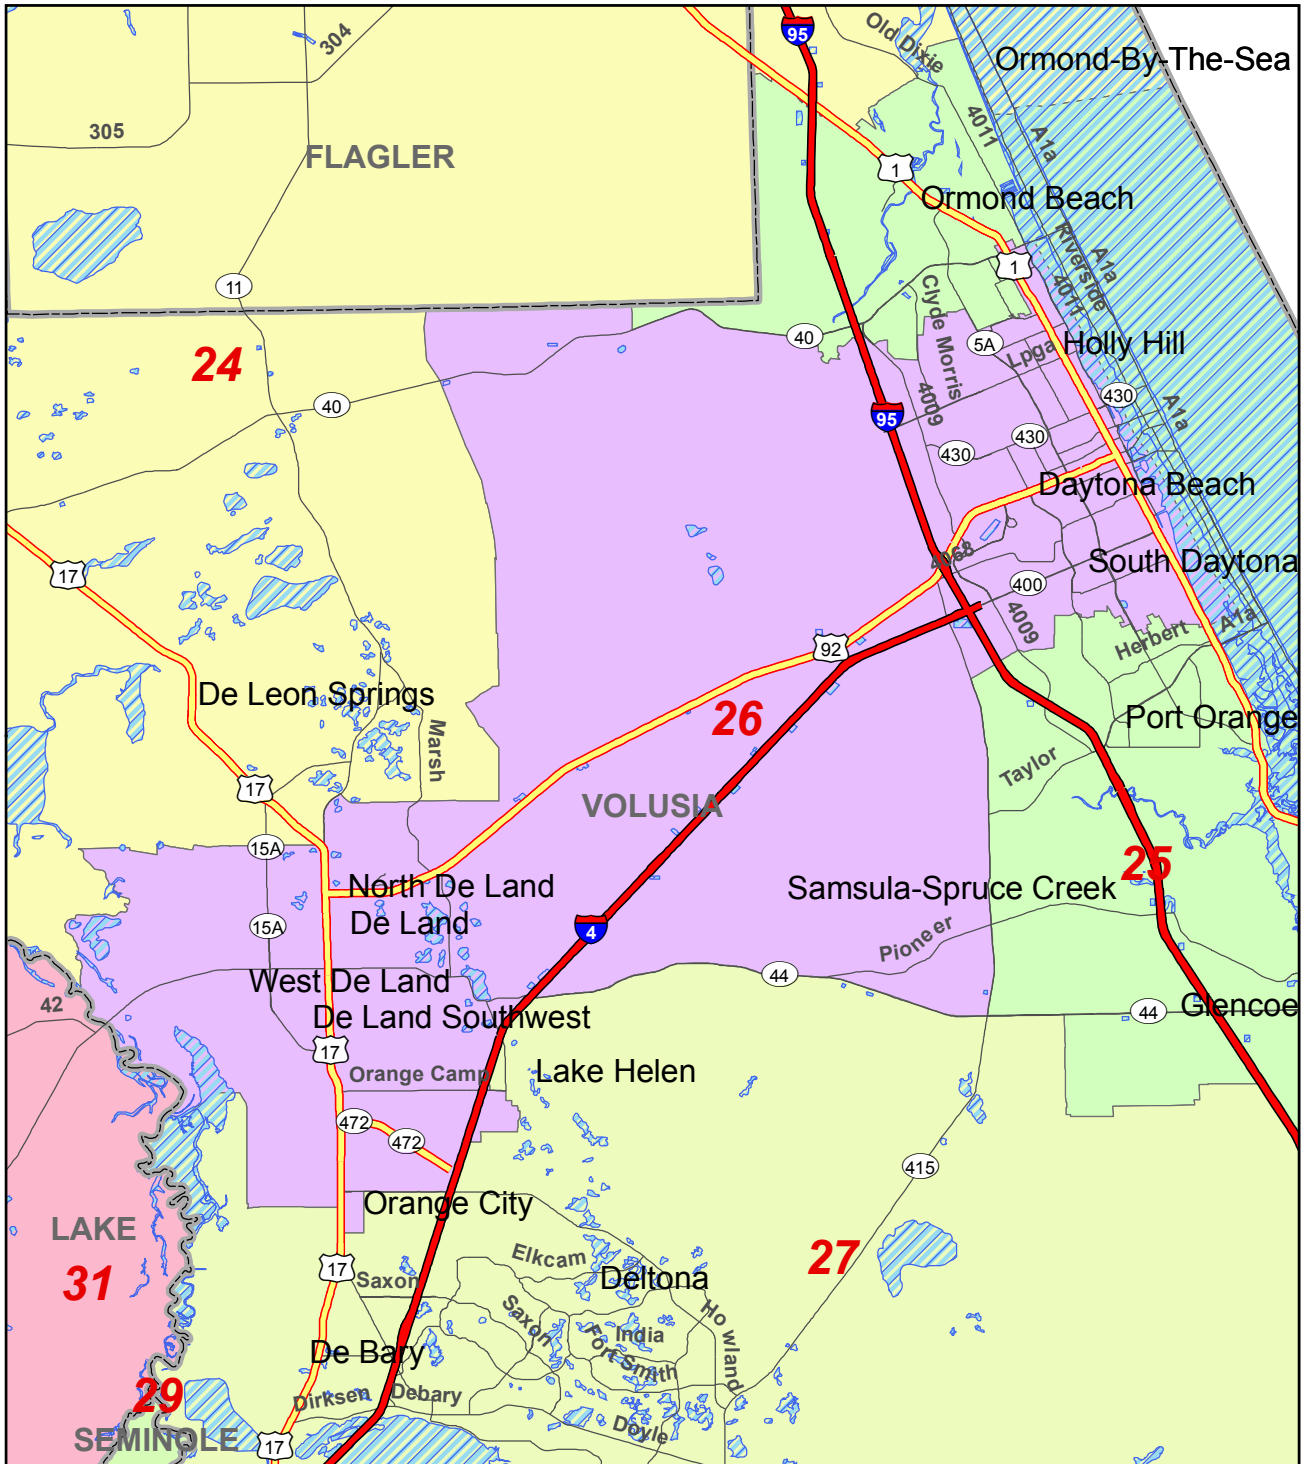

2012 State House District 26 and Surrounding Area

111 W. Madison St., Rm. 574
Tallahassee, FL 32399-1400
Phone: 850.487.1402
URL: edr.state.fl.us
October 2012

- Limited Access Freeway
- Highway
- Local Road
- County Boundary
- Water Bodies
- District 26 Boundary