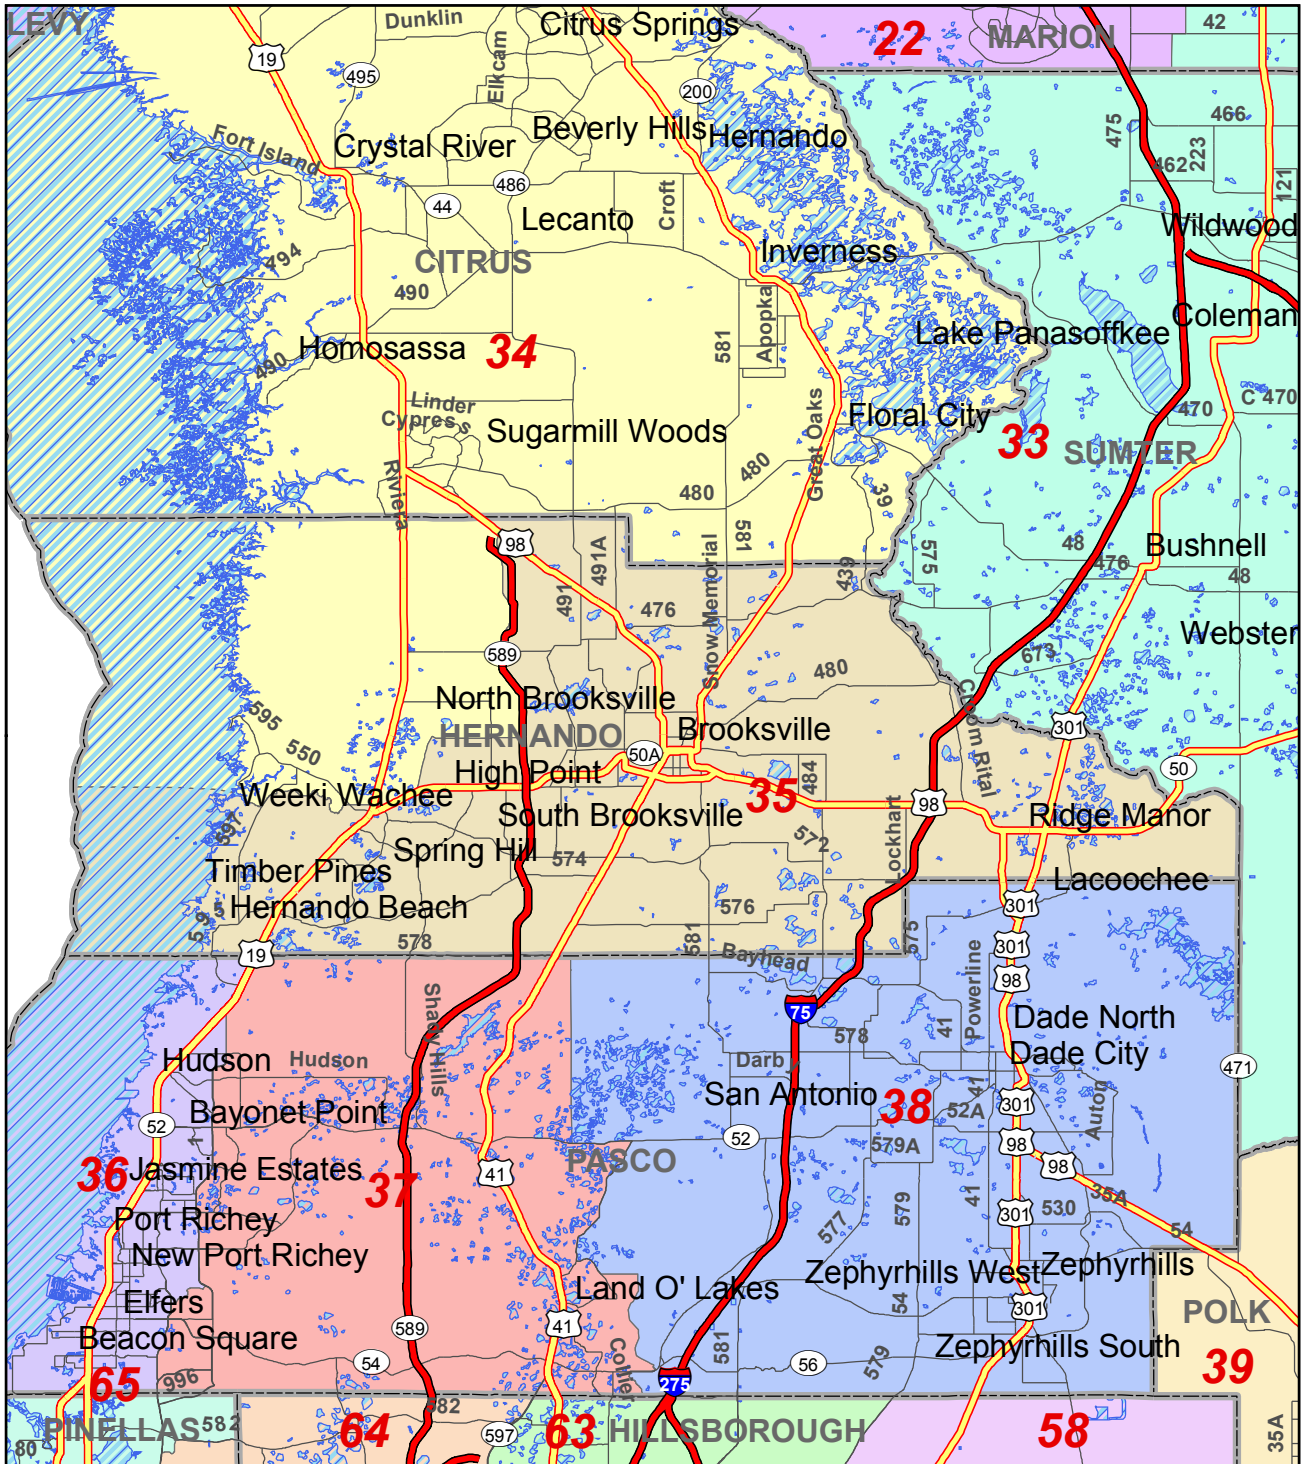

2012 State House District 35 and Surrounding Area

Florida Legislature Office of
Economic & Demographic Research

111 W. Madison St., Rm. 574
Tallahassee, FL 32399-1400
Phone: 850.487.1402
URL: edr.state.fl.us
October 2012

- Limited Access Freeway
- Highway
- Local Road
- County Boundary
- Water Bodies
- District 35 Boundary