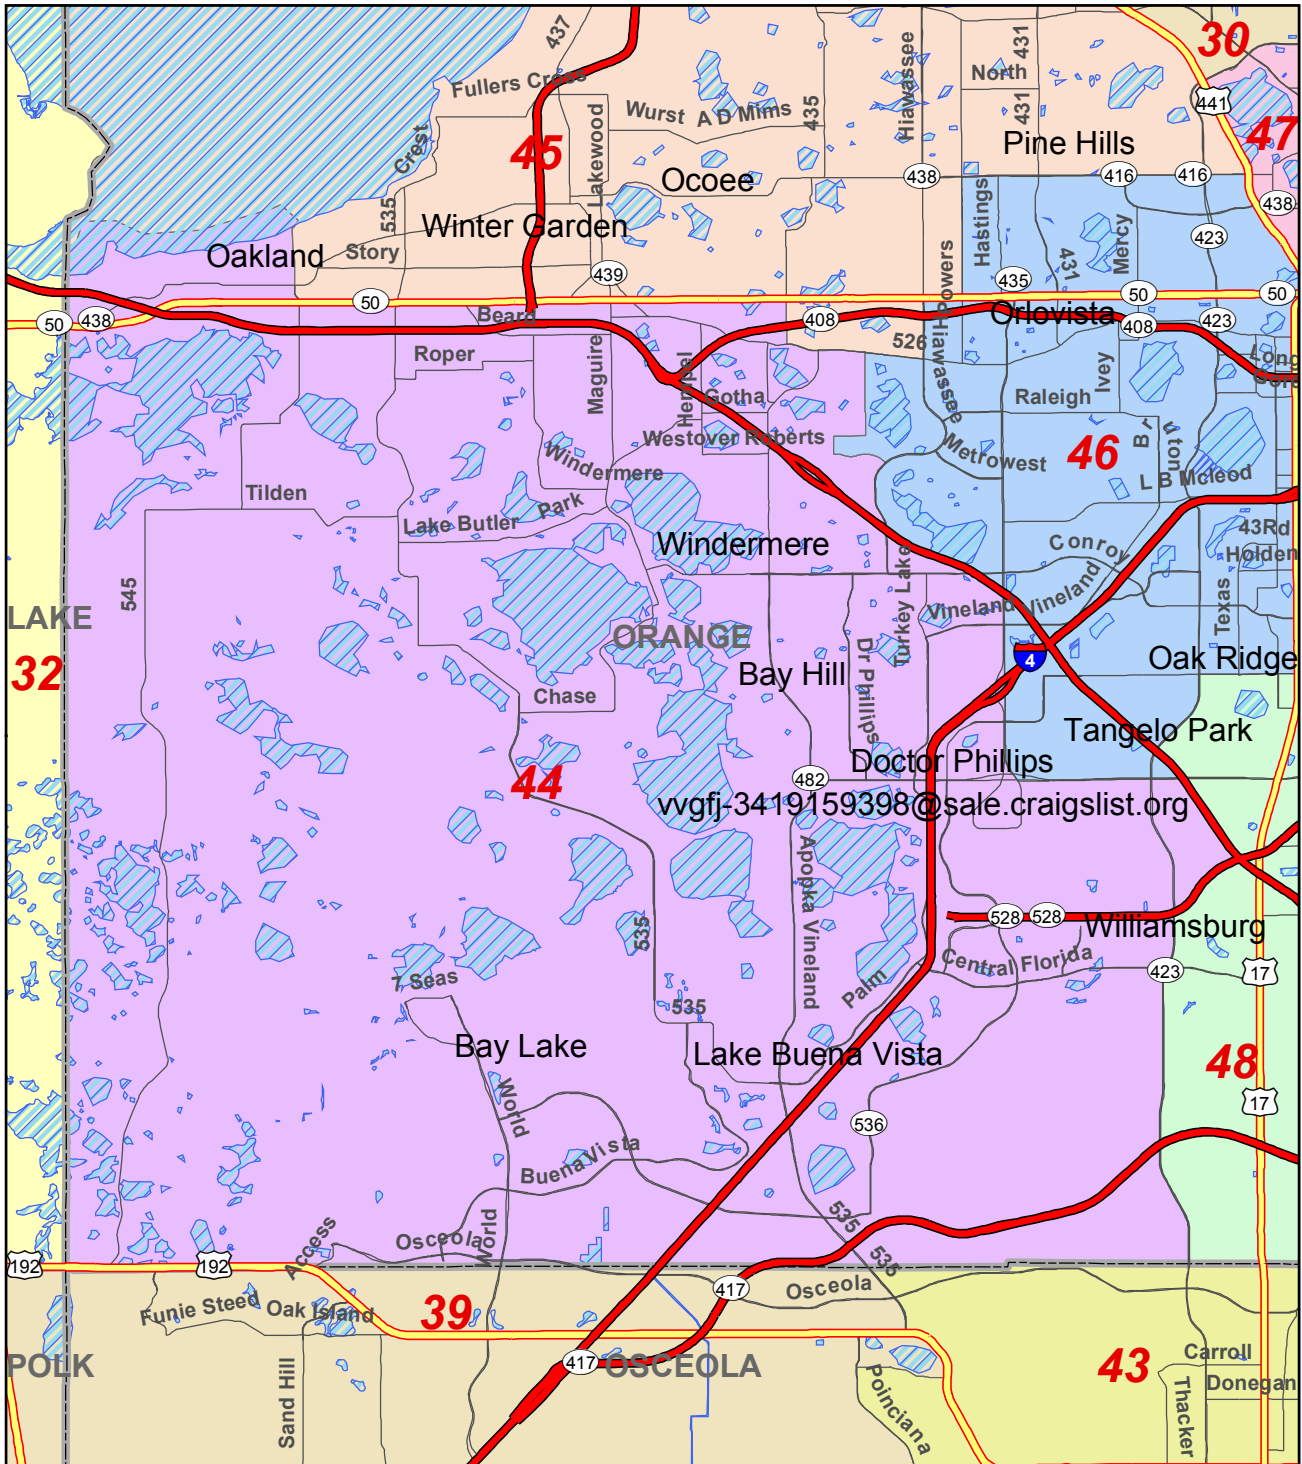

2012 State House District 44 and Surrounding Area

111 W. Madison St., Rm. 574
Tallahassee, FL 32399-1400
Phone: 850.487.1402
URL: edr.state.fl.us
October 2012

- Limited Access Freeway
- Highway
- Local Road
- County Boundary
- Water Bodies
- District 44 Boundary