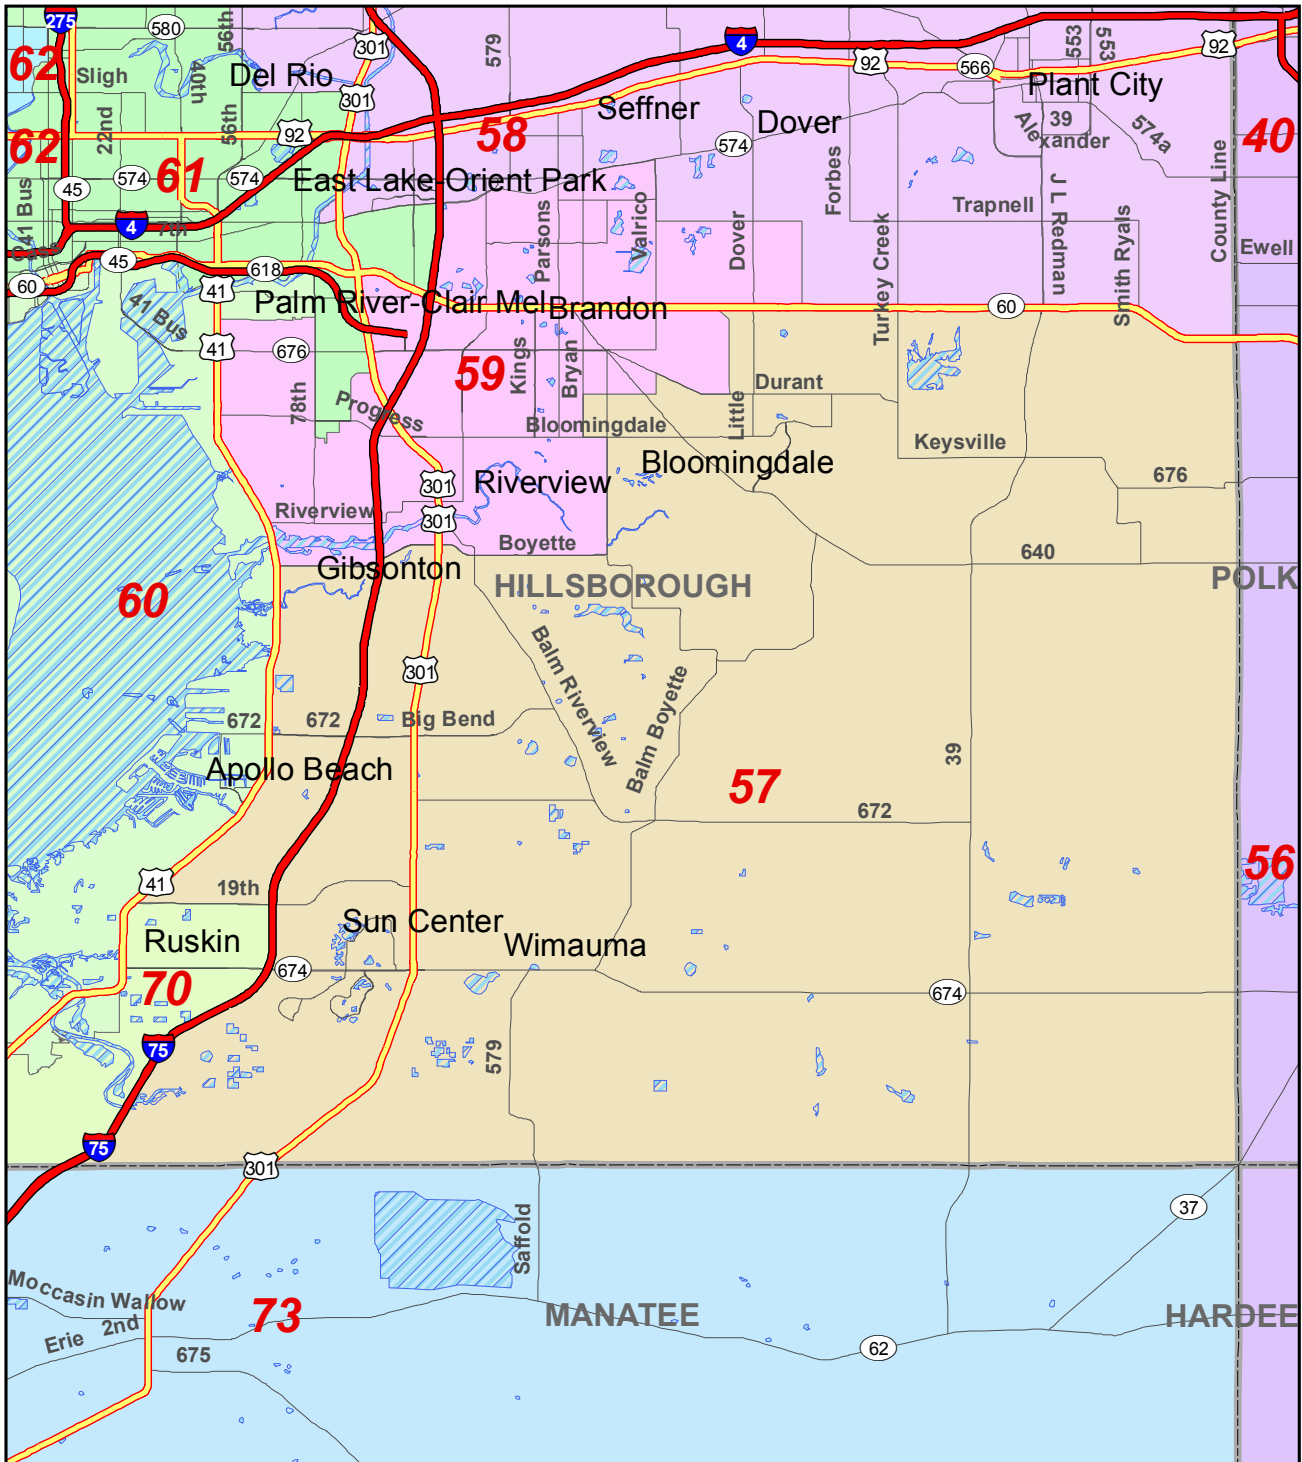

2012 State House District 57 and Surrounding Area

111 W. Madison St., Rm. 574
Tallahassee, FL 32399-1400
Phone: 850.487.1402
URL: edr.state.fl.us
October 2012

2012 State House Districts (H000H9049)

- Limited Access Freeway
- Highway
- Local Road
- County Boundary
- Water Bodies
- District 57 Boundary