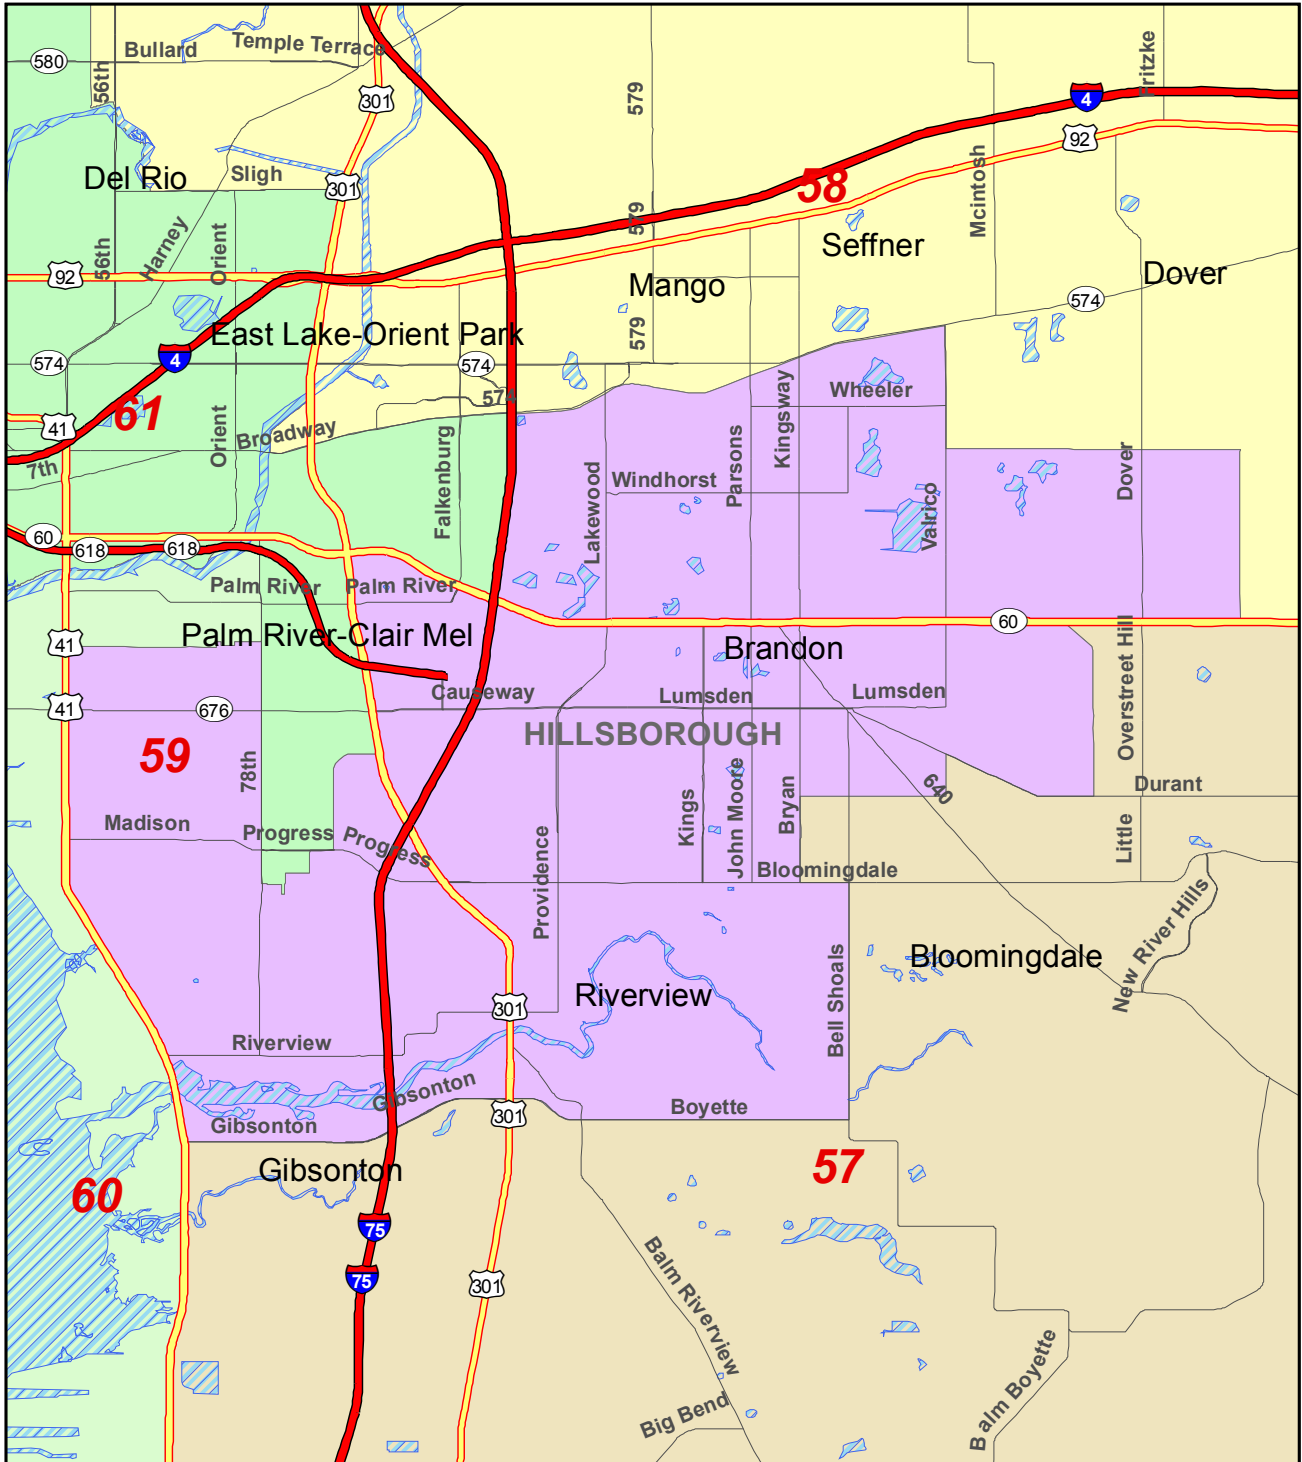

2012 State House District 59 and Surrounding Area

Florida Legislature Office of
Economic & Demographic Research

111 W. Madison St., Rm. 574
Tallahassee, FL 32399-1400
Phone: 850.487.1402
URL: edr.state.fl.us
October 2012

2012 State House Districts (H000H9049)

- Limited Access Freeway
- Highway
- Local Road
- County Boundary
- Water Bodies
- District 59 Boundary