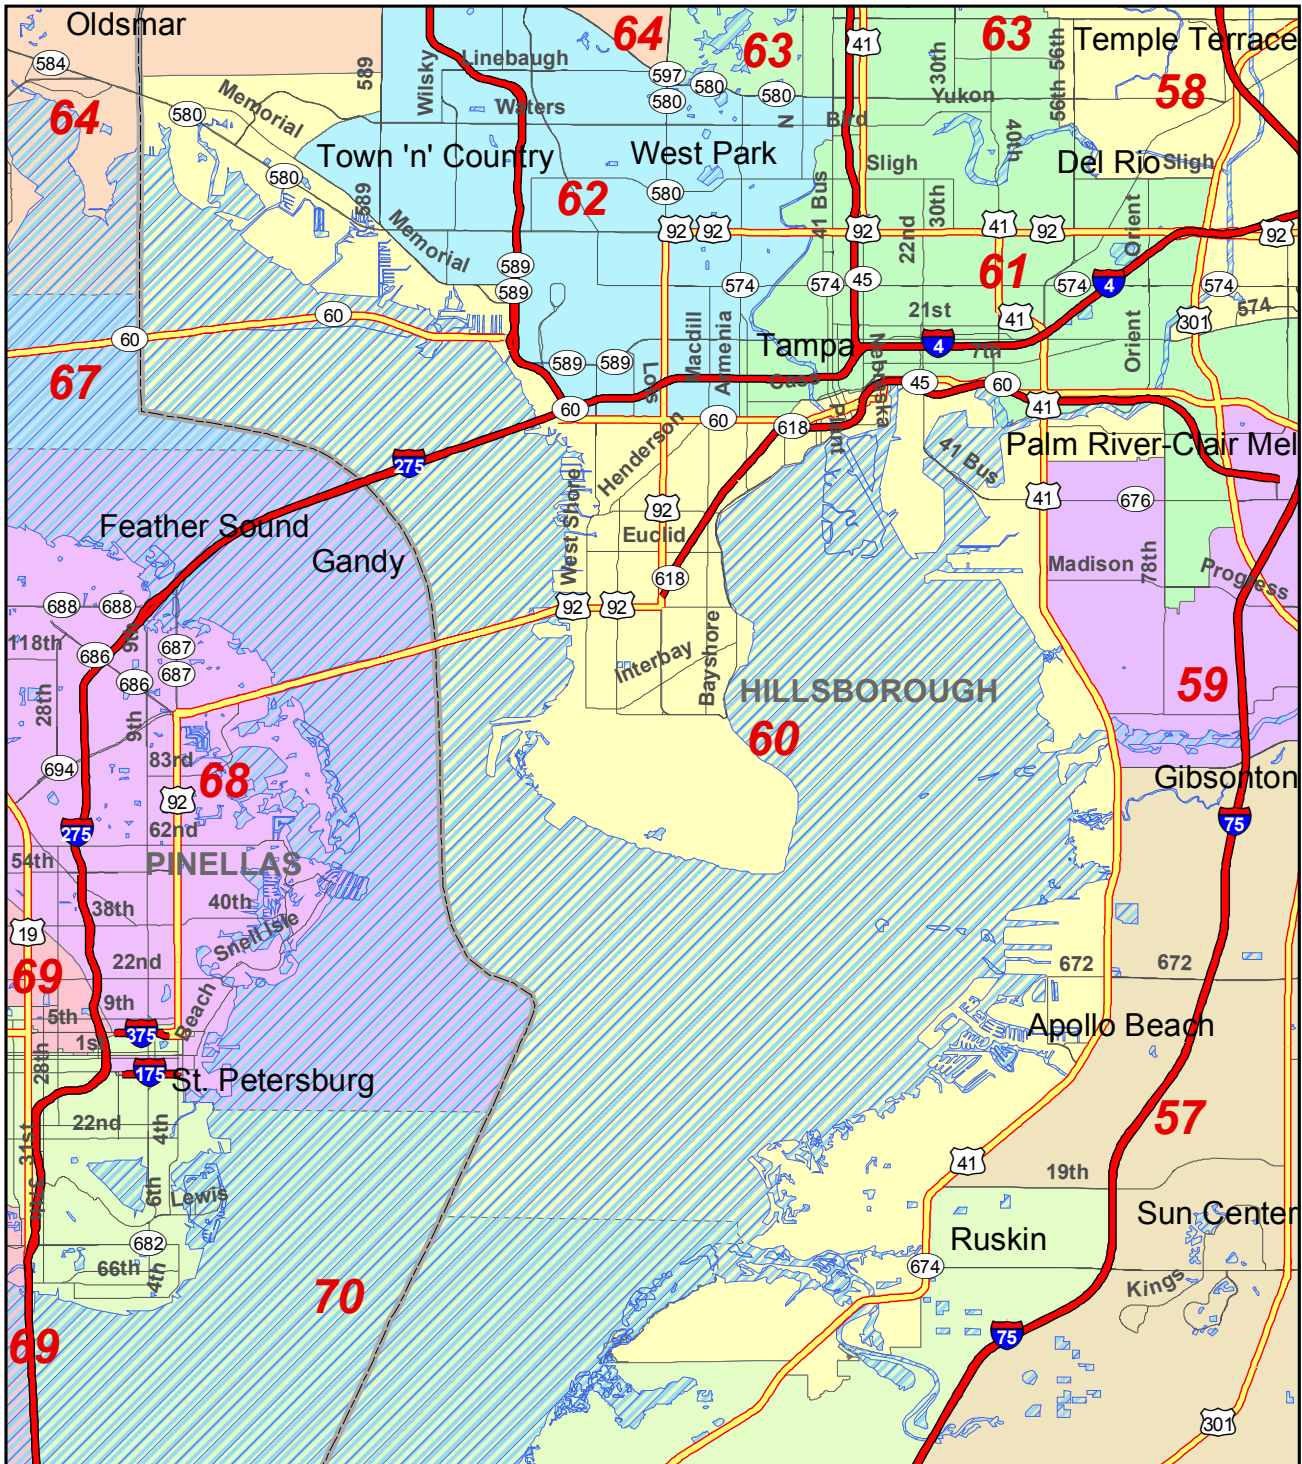

2012 State House District 60 and Surrounding Area

111 W. Madison St., Rm. 574
Tallahassee, FL 32399-1400
Phone: 850.487.1402
URL: edr.state.fl.us
October 2012

- Limited Access Freeway
- Highway
- Local Road
- County Boundary
- Water Bodies
- District 60 Boundary