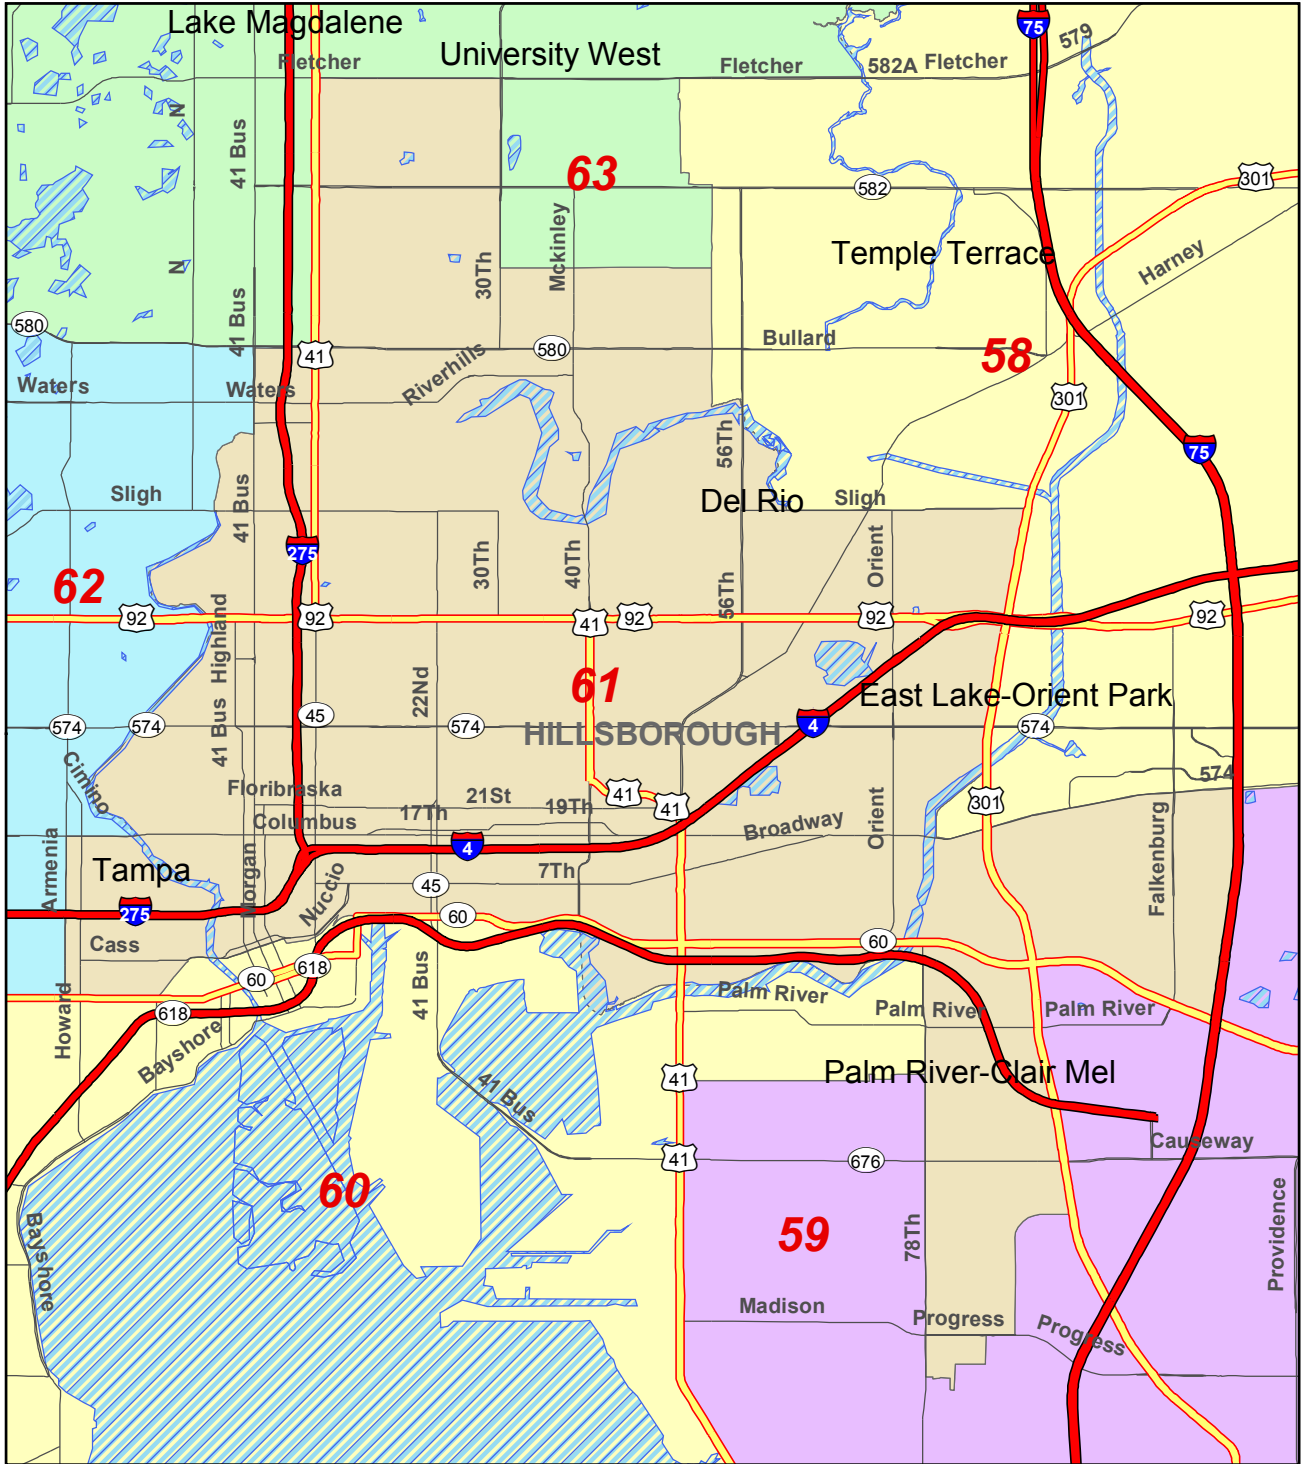

2012 State House District 61 and Surrounding Area

Florida Legislature Office of
Economic & Demographic Research
111 W. Madison St., Rm. 574
Tallahassee, FL 32399-1400
Phone: 850.487.1402
URL: edr.state.fl.us
October 2012

2012 State House Districts (H000H9049)

-  Limited Access Freeway
-  Highway
-  Local Road
-  County Boundary
-  Water Bodies
-  District 61 Boundary