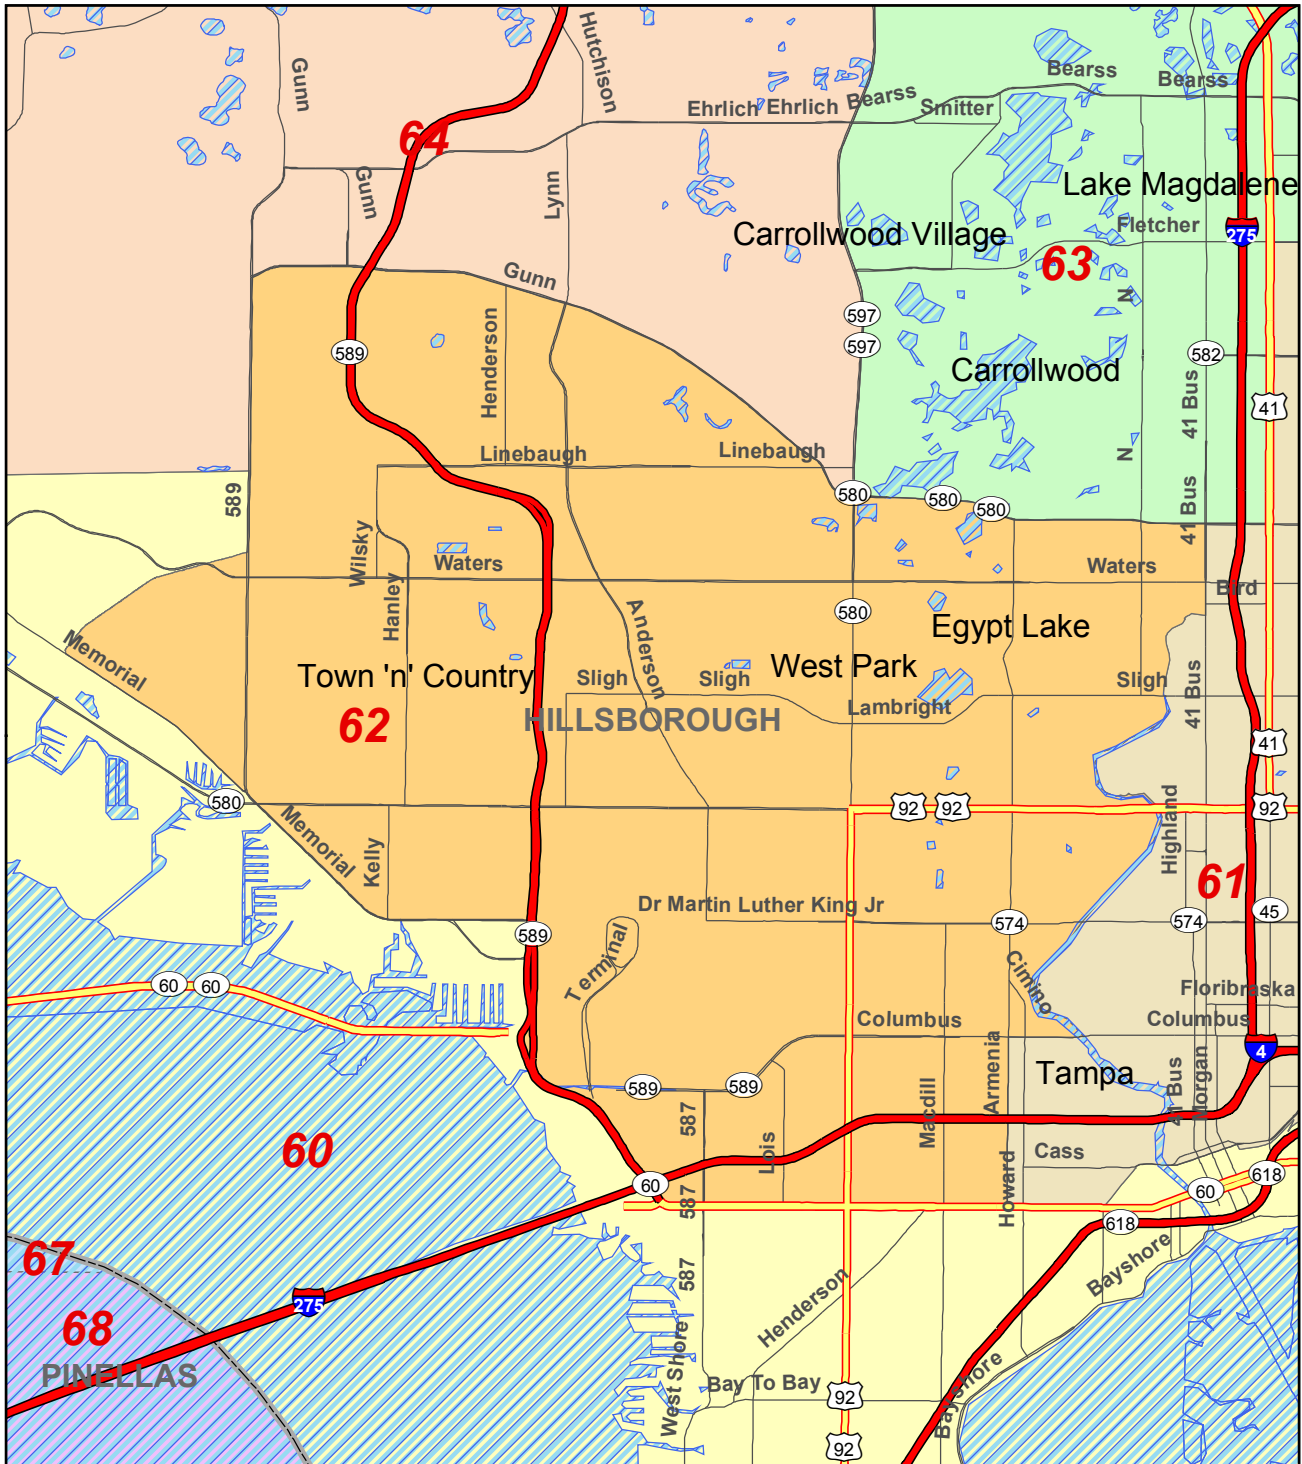

2012 State House District 62 and Surrounding Area

Florida Legislature Office of
Economic & Demographic Research
111 W. Madison St., Rm. 574
Tallahassee, FL 32399-1400
Phone: 850.487.1402
URL: edr.state.fl.us
October 2012

2012 State House Districts (H000H9049)

- Limited Access Freeway
- Highway
- Local Road
- County Boundary
- Water Bodies
- District 62 Boundary