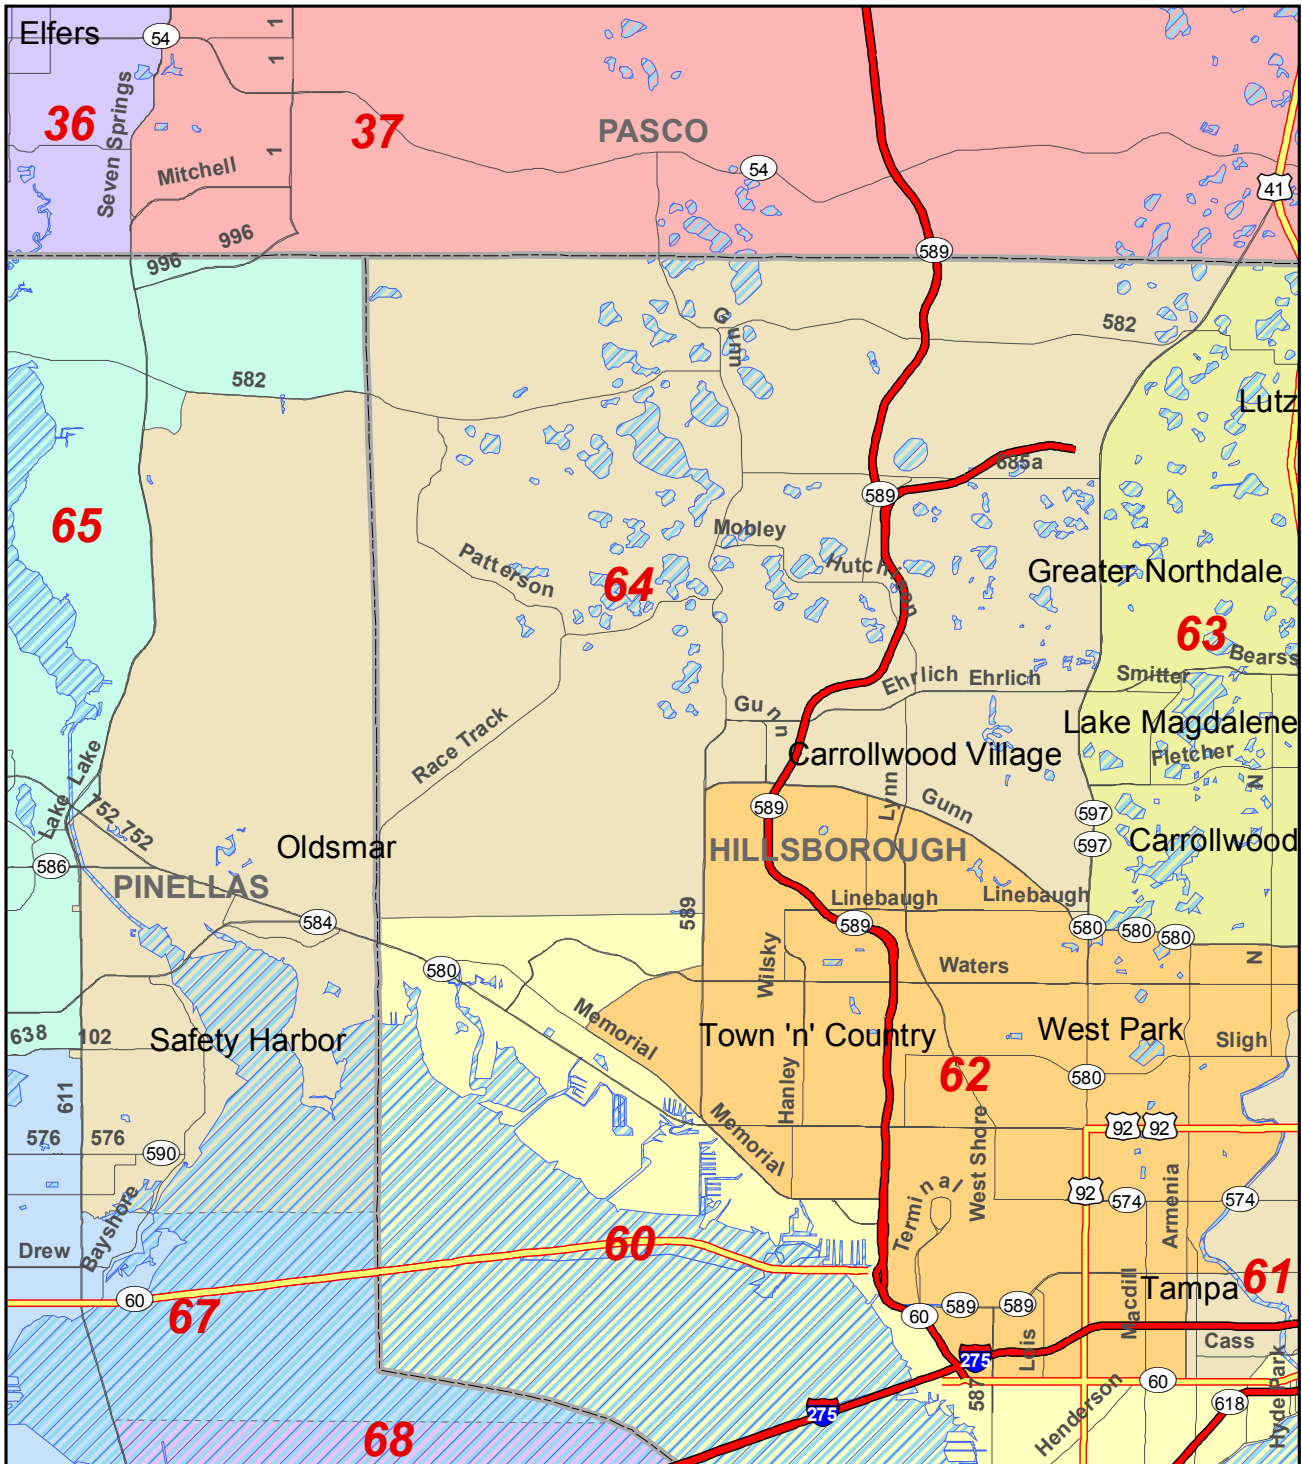

2012 State House District 64 and Surrounding Area

111 W. Madison St., Rm. 574
Tallahassee, FL 32399-1400
Phone: 850.487.1402
URL: edr.state.fl.us
October 2012

- Limited Access Freeway
- Highway
- Local Road
- County Boundary
- Water Bodies
- District 64 Boundary