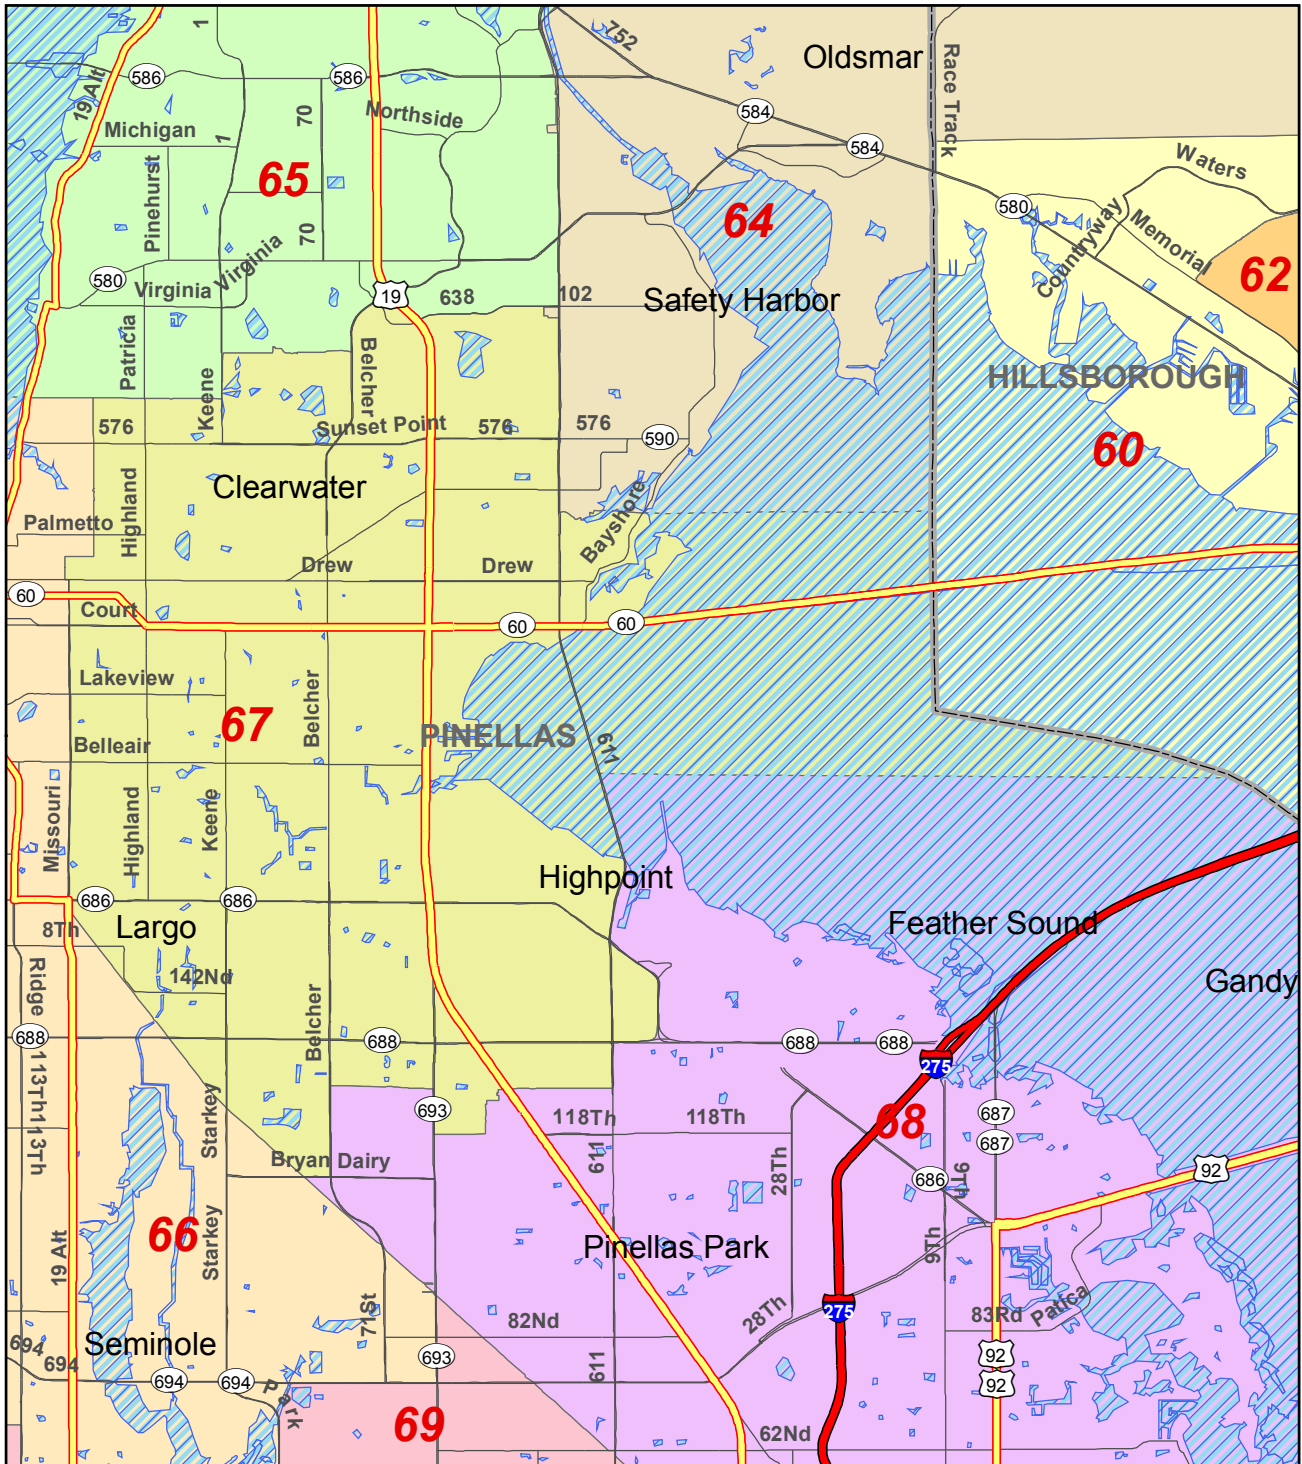

2012 State House District 67 and Surrounding Area

Florida Legislature Office of
Economic & Demographic Research
111 W. Madison St., Rm. 574
Tallahassee, FL 32399-1400
Phone: 850.487.1402
URL: edr.state.fl.us
October 2012

2012 State House Districts (H000H9049)

-  Limited Access Freeway
-  Highway
-  Local Road
-  County Boundary
-  Water Bodies
-  District 67 Boundary