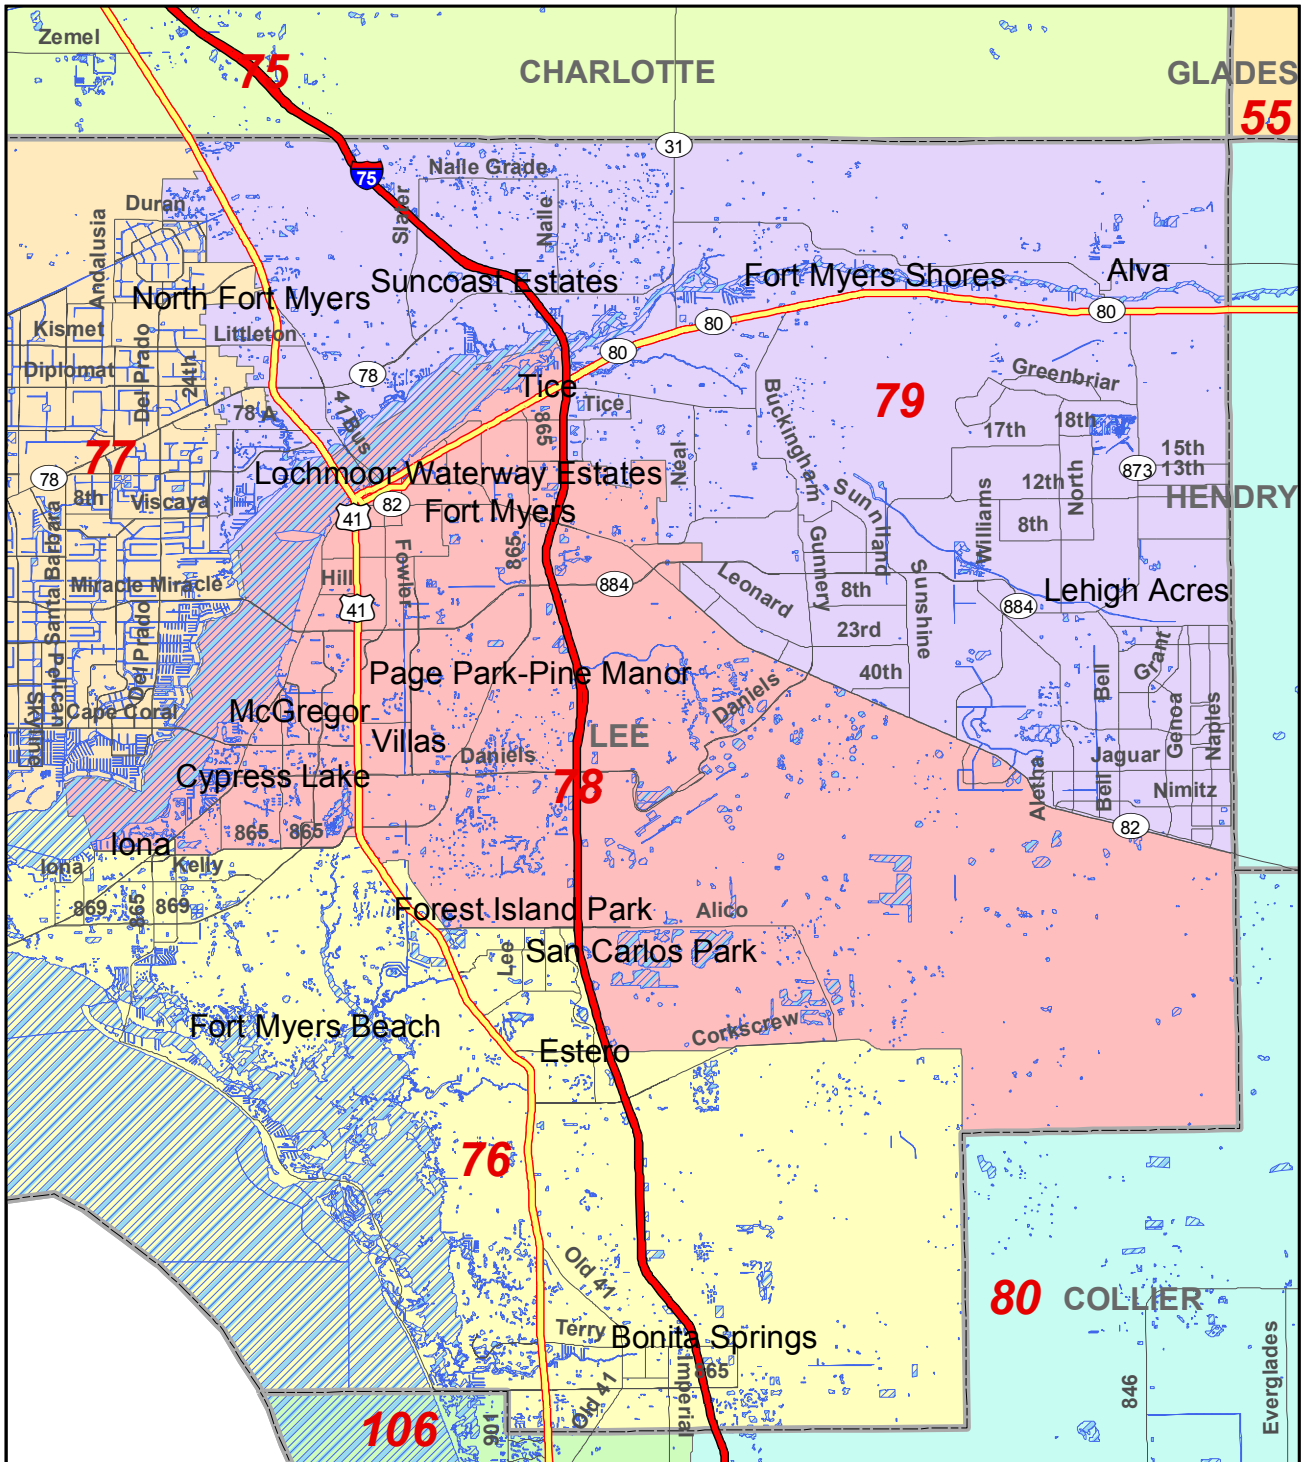

2012 State House District 78 and Surrounding Area

111 W. Madison St., Rm. 574
Tallahassee, FL 32399-1400
Phone: 850.487.1402
URL: edr.state.fl.us
October 2012

- Limited Access Freeway
- Highway
- Local Road
- County Boundary
- Water Bodies
- District 78 Boundary