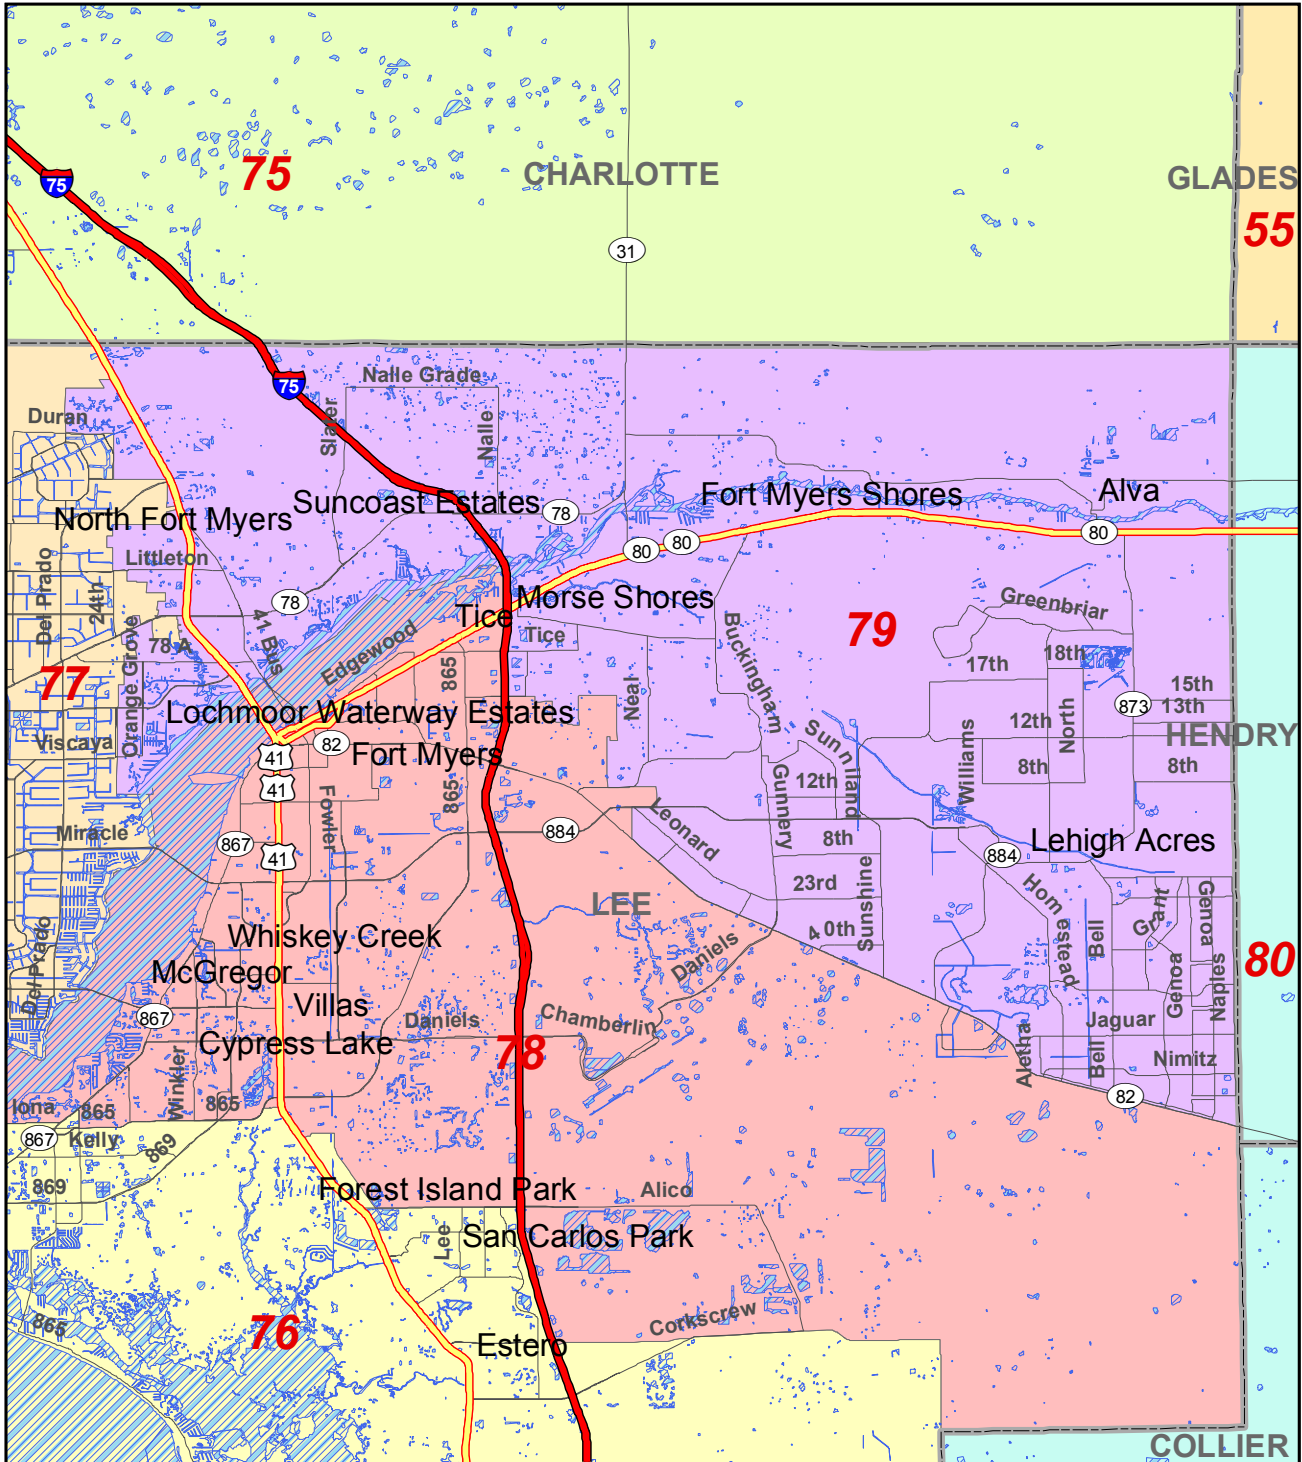

2012 State House District 79 and Surrounding Area

111 W. Madison St., Rm. 574
Tallahassee, FL 32399-1400
Phone: 850.487.1402
URL: edr.state.fl.us
October 2012

- Limited Access Freeway
- Highway
- Local Road
- County Boundary
- Water Bodies
- District 79 Boundary