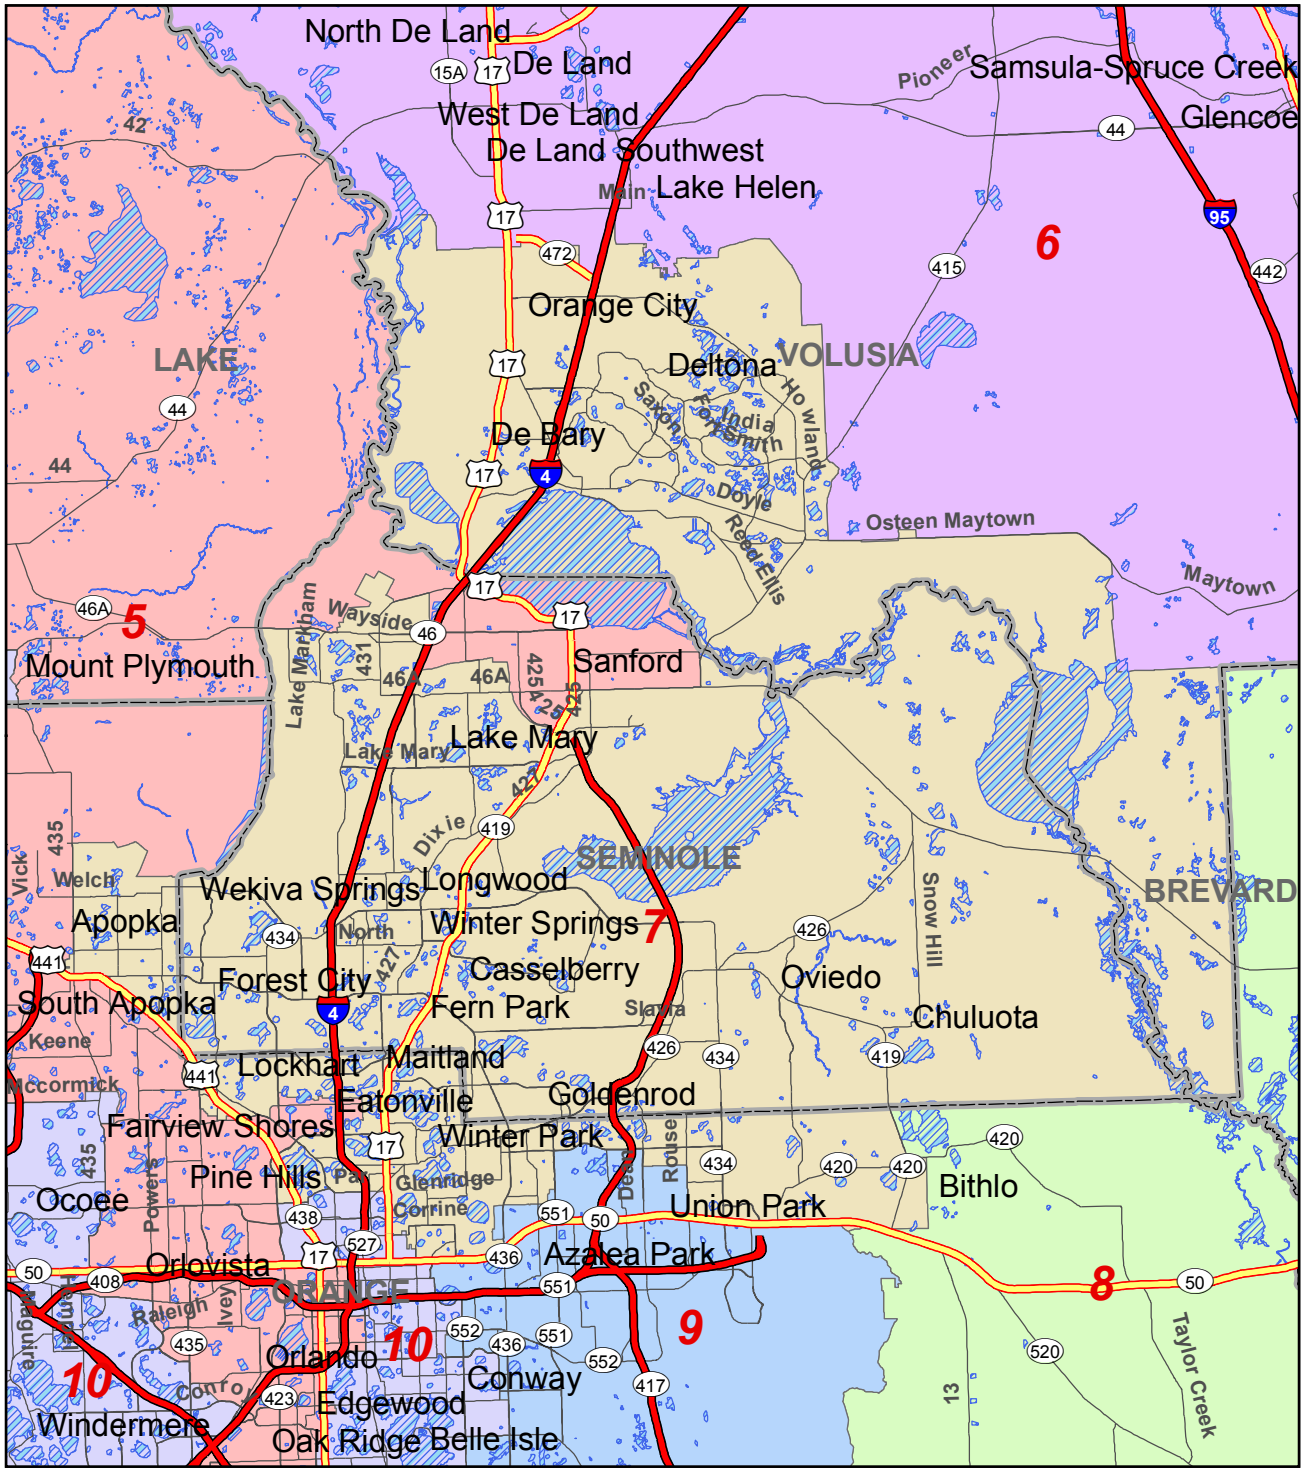

2012 Congressional District 7 and Surrounding Area

Florida Legislature Office of
Economic & Demographic Research
111 W. Madison St., Rm. 574
Tallahassee, FL 32399-1400
Phone: 850.487.1402
URL: edr.state.fl.us
October 2012