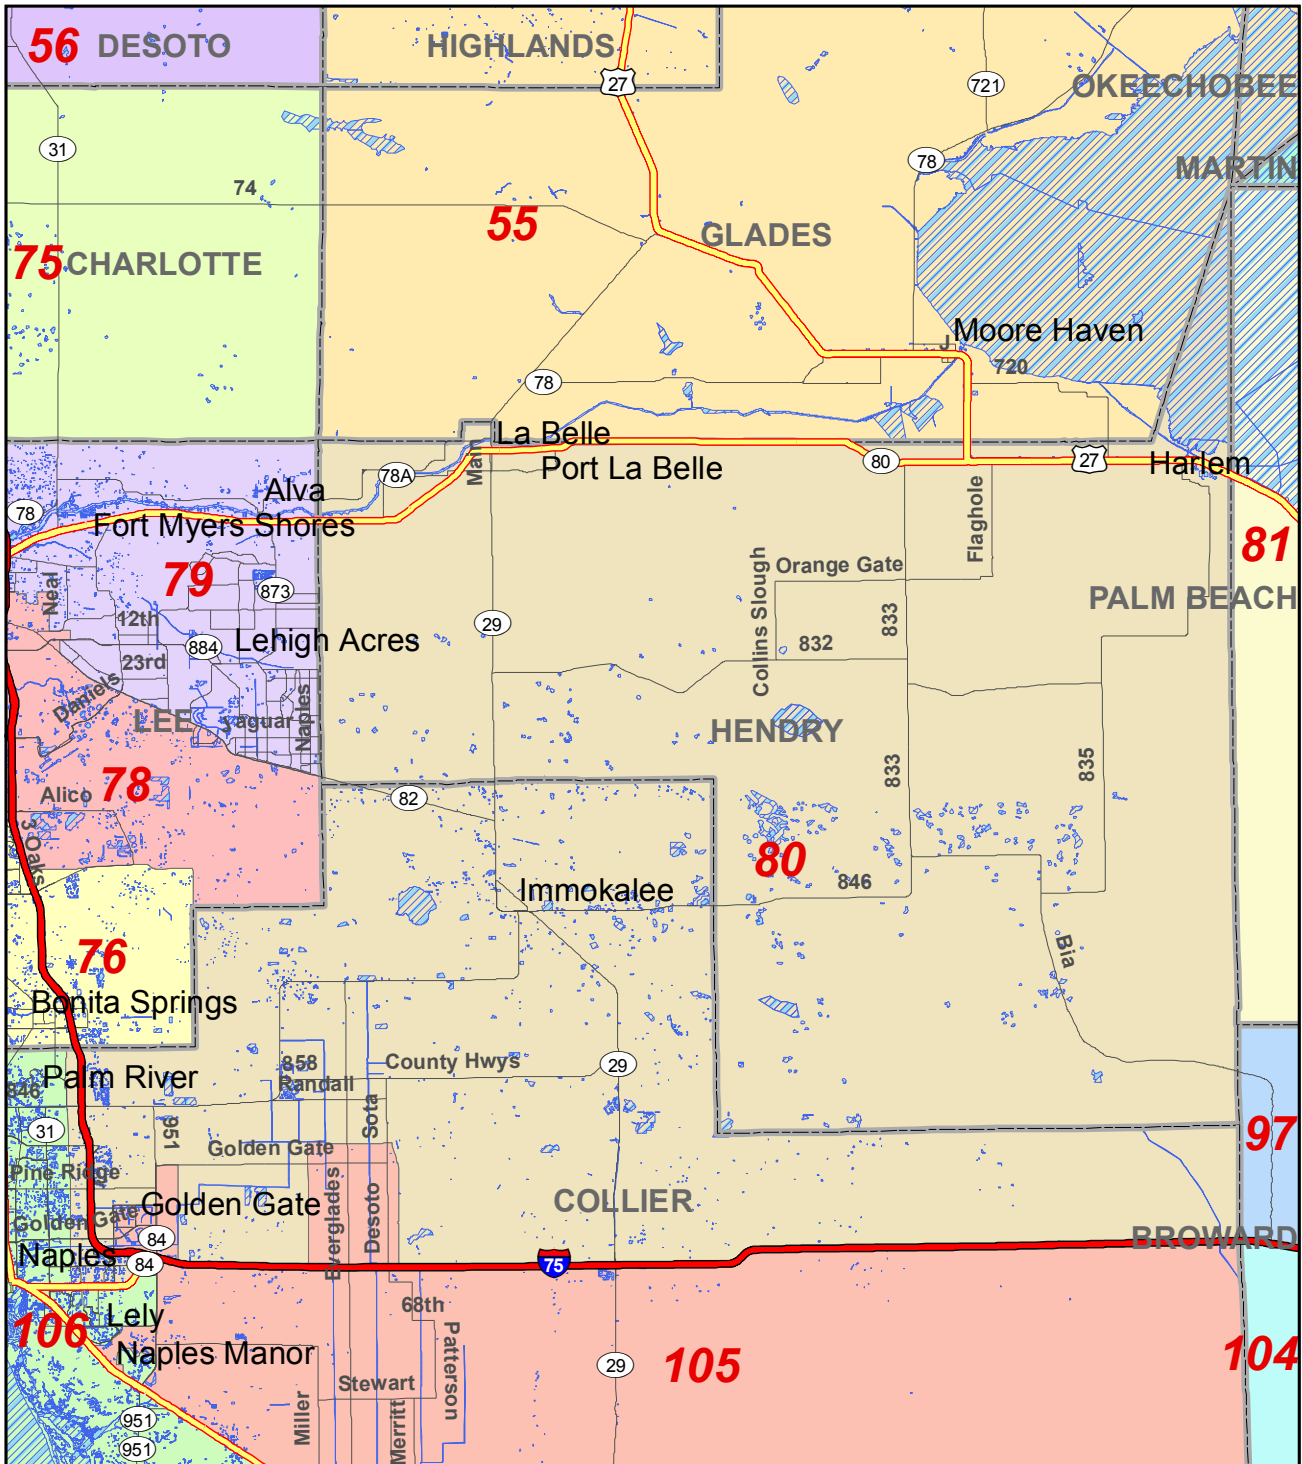

2012 State House District 80 and Surrounding Area

111 W. Madison St., Rm. 574
Tallahassee, FL 32399-1400
Phone: 850.487.1402
URL: edr.state.fl.us
October 2012

- Limited Access Freeway
- Highway
- Local Road
- County Boundary
- Water Bodies
- District 80 Boundary