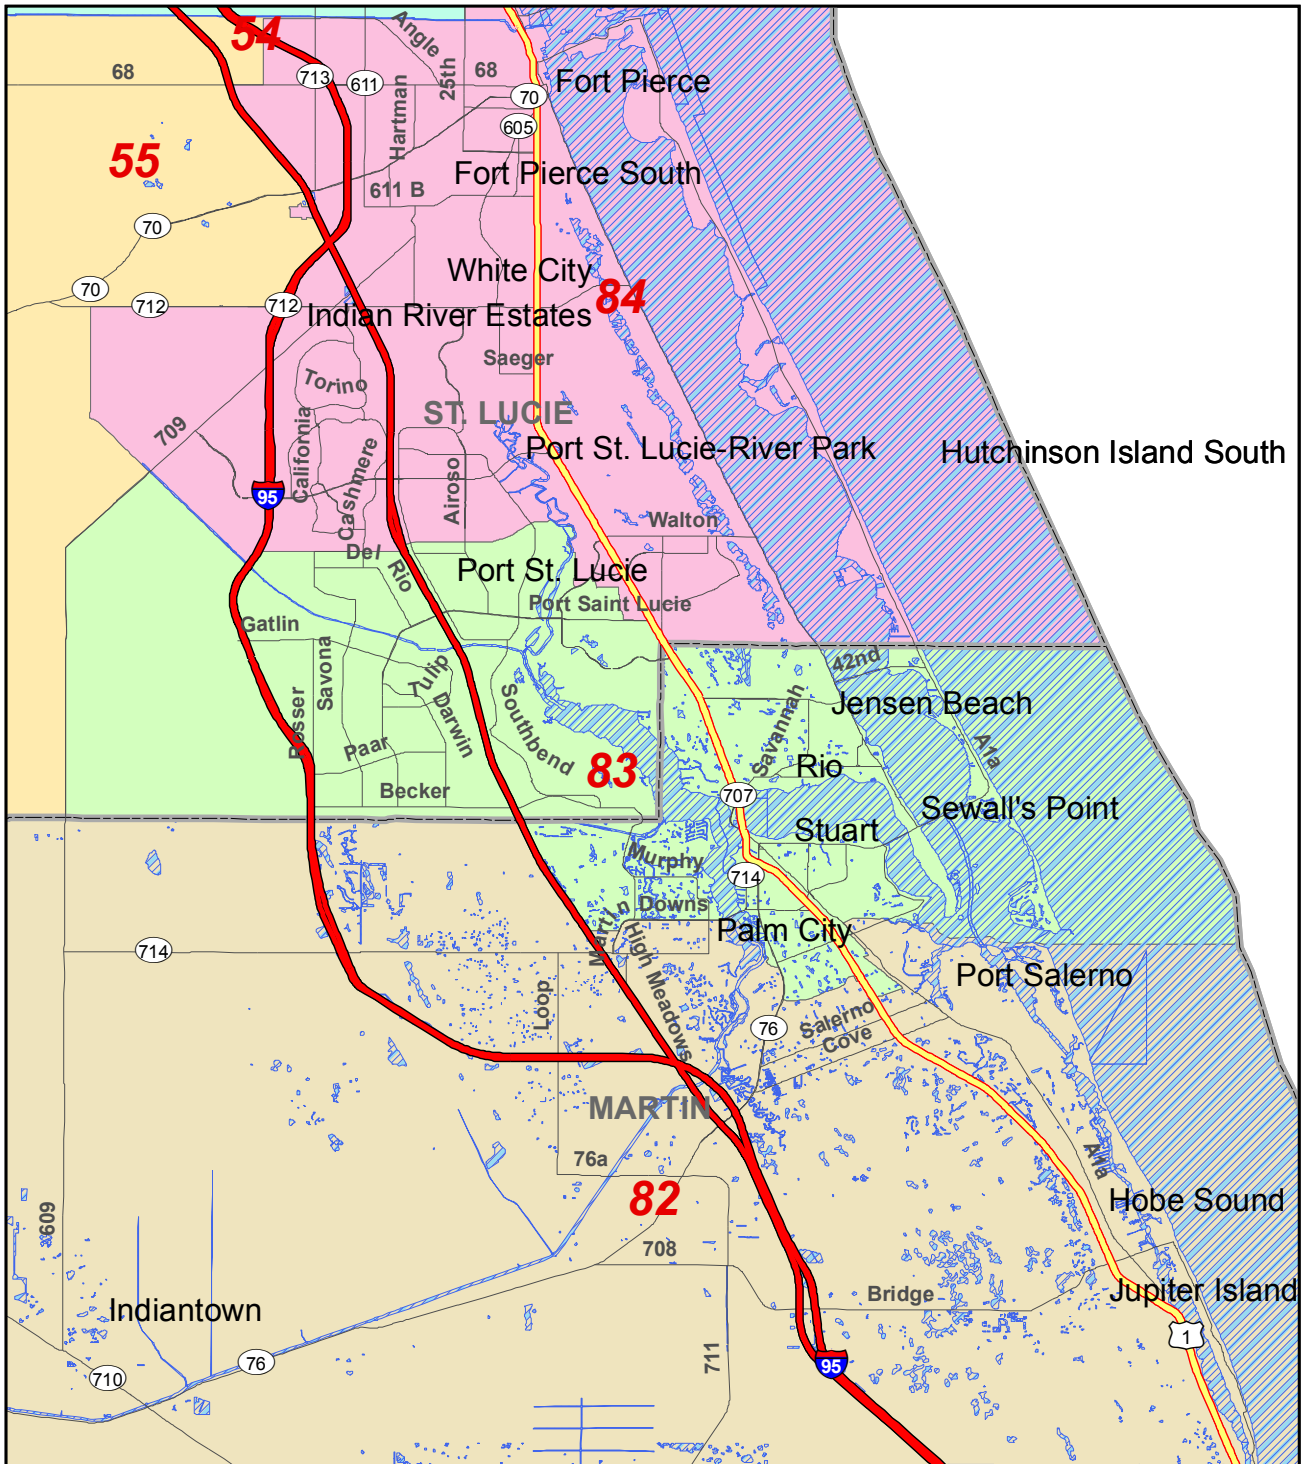

2012 State House District 83 and Surrounding Area

Florida Legislature Office of
Economic & Demographic Research

111 W. Madison St., Rm. 574
Tallahassee, FL 32399-1400
Phone: 850.487.1402
URL: edr.state.fl.us
October 2012

2012 State House Districts (H000H9049)

-  Limited Access Freeway
-  Highway
-  Local Road
-  County Boundary
-  Water Bodies
-  District 83 Boundary