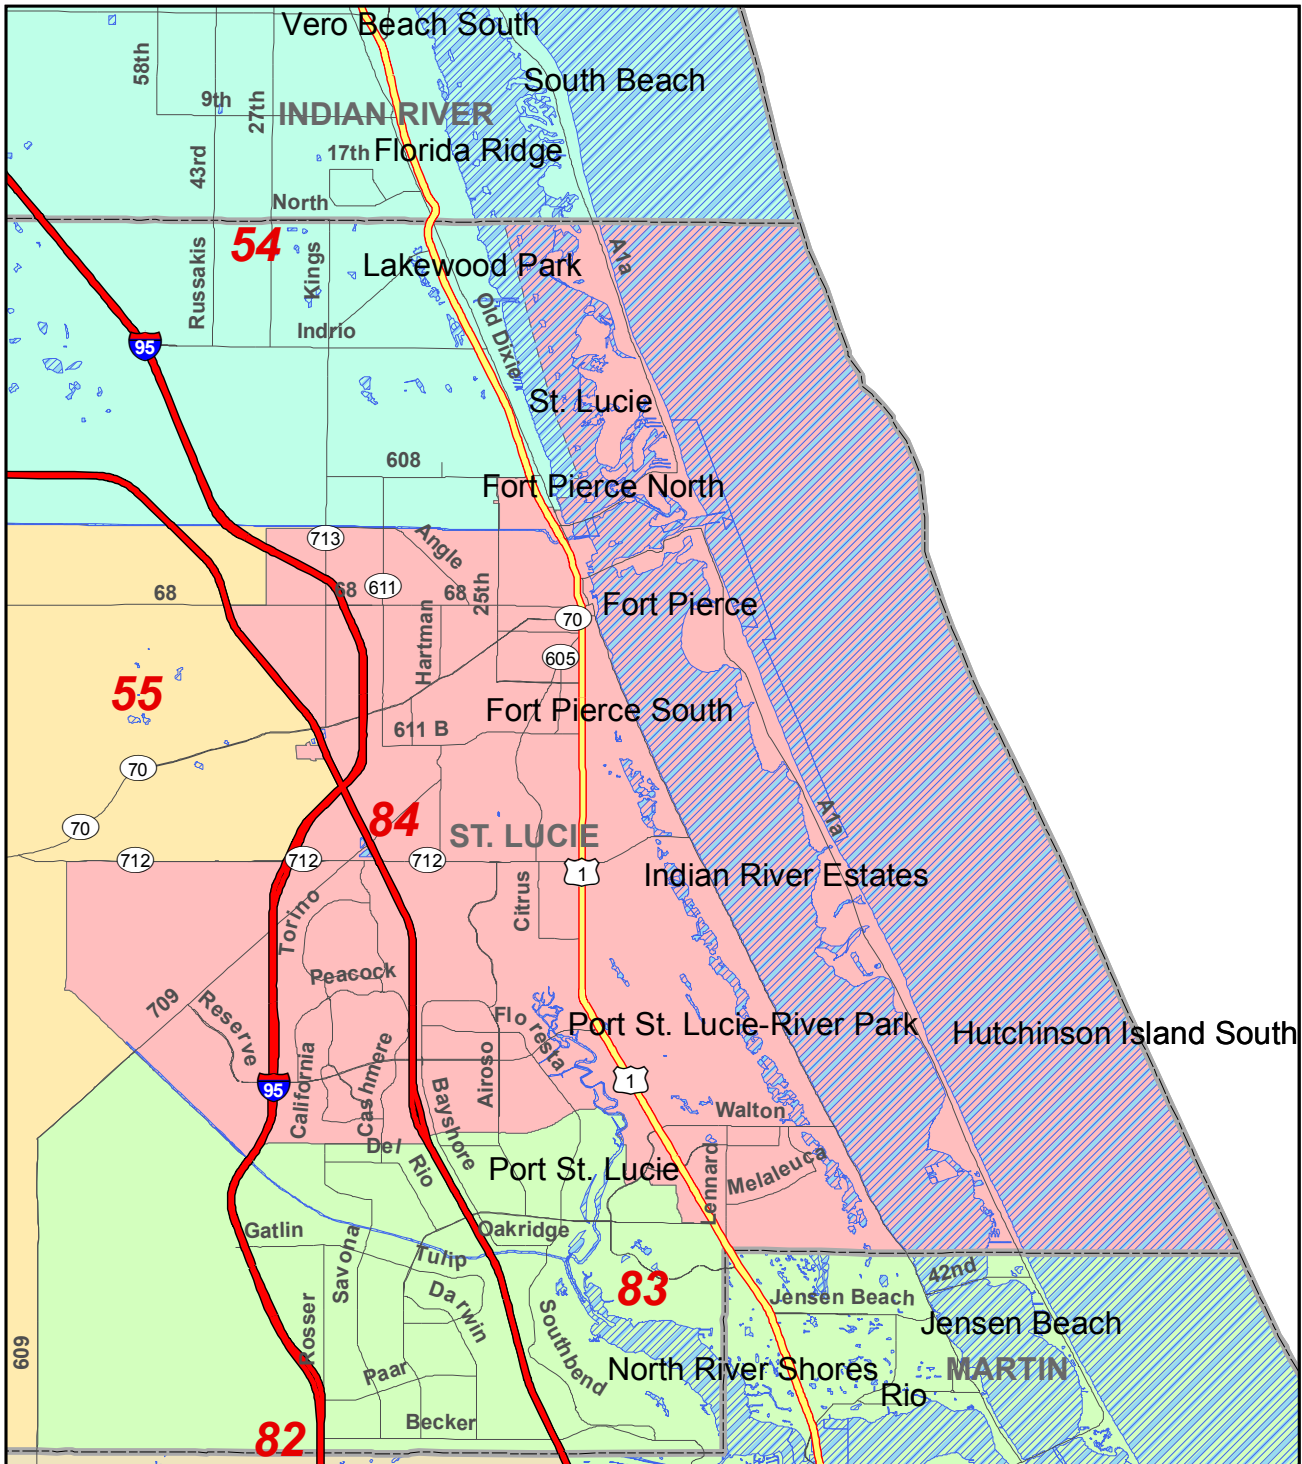

2012 State House District 84 and Surrounding Area

111 W. Madison St., Rm. 574
Tallahassee, FL 32399-1400
Phone: 850.487.1402
URL: edr.state.fl.us
October 2012

- Limited Access Freeway
- Highway
- Local Road
- County Boundary
- Water Bodies
- District 84 Boundary