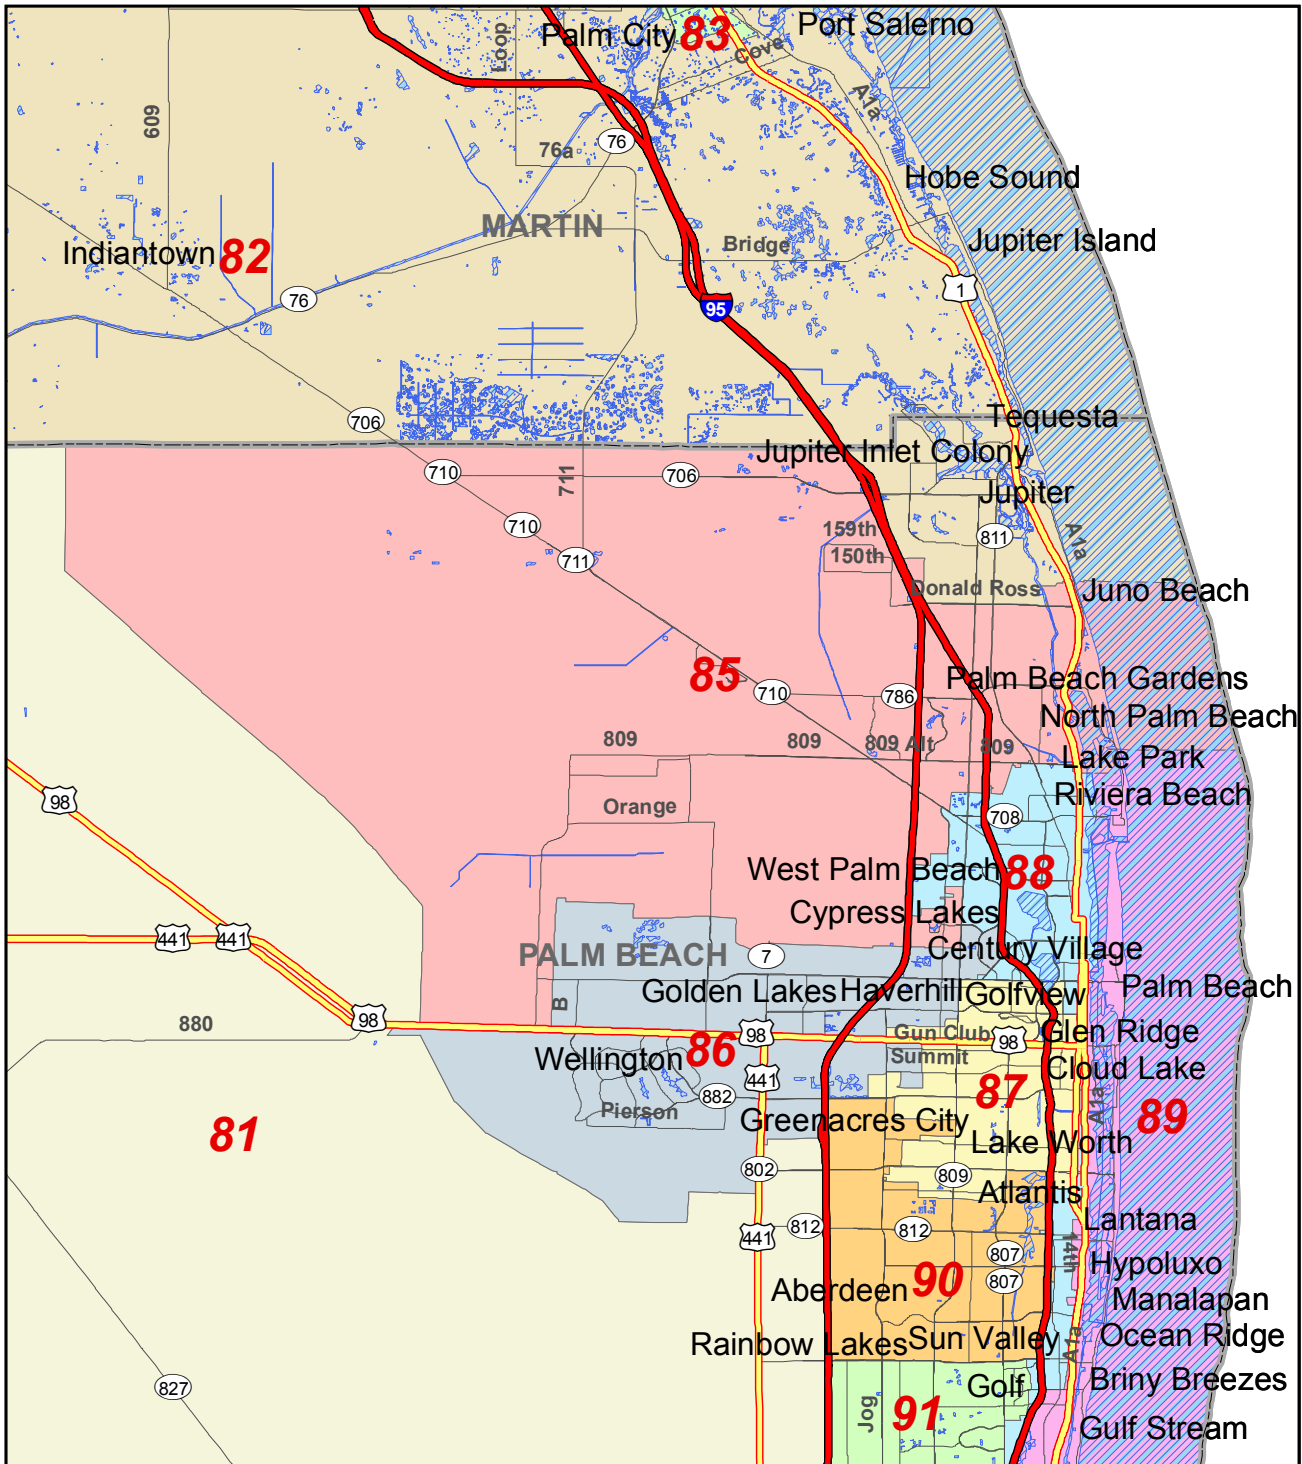

2012 State House District 85 and Surrounding Area

111 W. Madison St., Rm. 574
Tallahassee, FL 32399-1400
Phone: 850.487.1402
URL: edr.state.fl.us
October 2012

2012 State House Districts (H000H9049)

- Limited Access Freeway
- Highway
- Local Road
- County Boundary
- Water Bodies
- District 85 Boundary