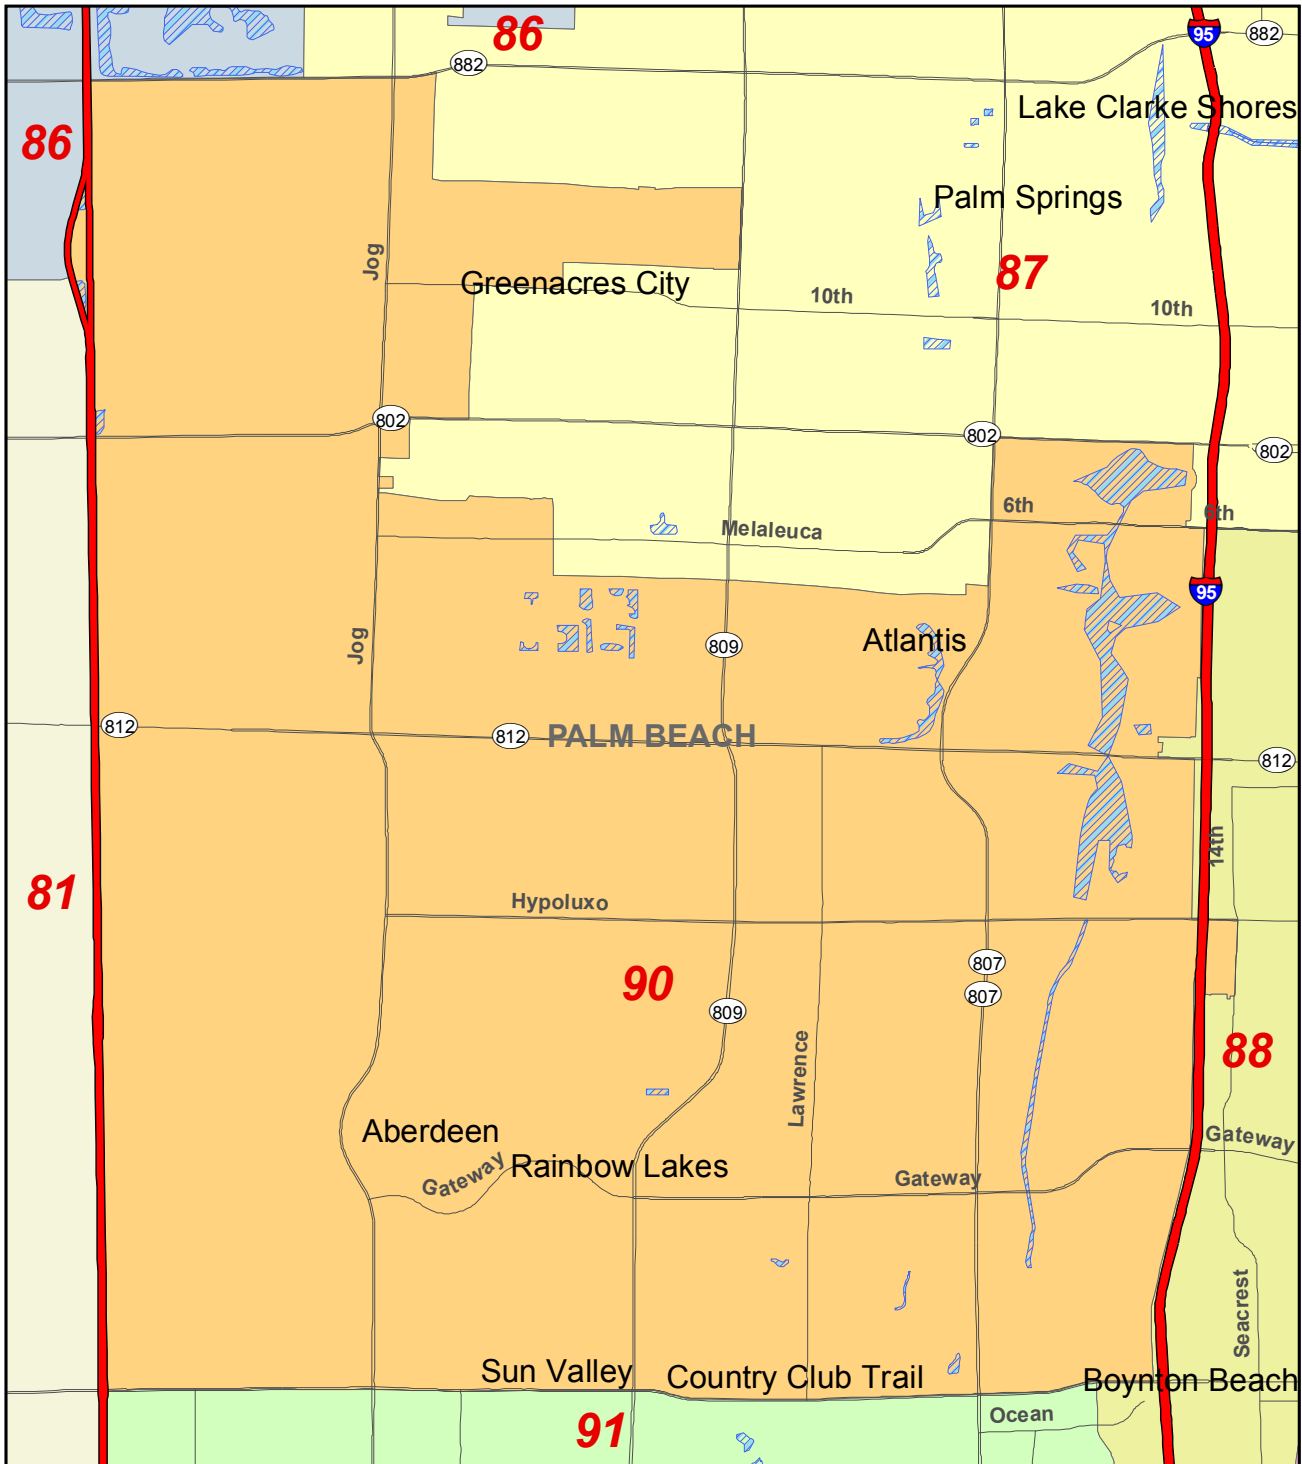

2012 State House District 90 and Surrounding Area

Florida Legislature Office of
Economic & Demographic Research

111 W. Madison St., Rm. 574
Tallahassee, FL 32399-1400
Phone: 850.487.1402
URL: edr.state.fl.us
October 2012

- Limited Access Freeway
- Highway
- Local Road
- County Boundary
- Water Bodies
- District 90 Boundary