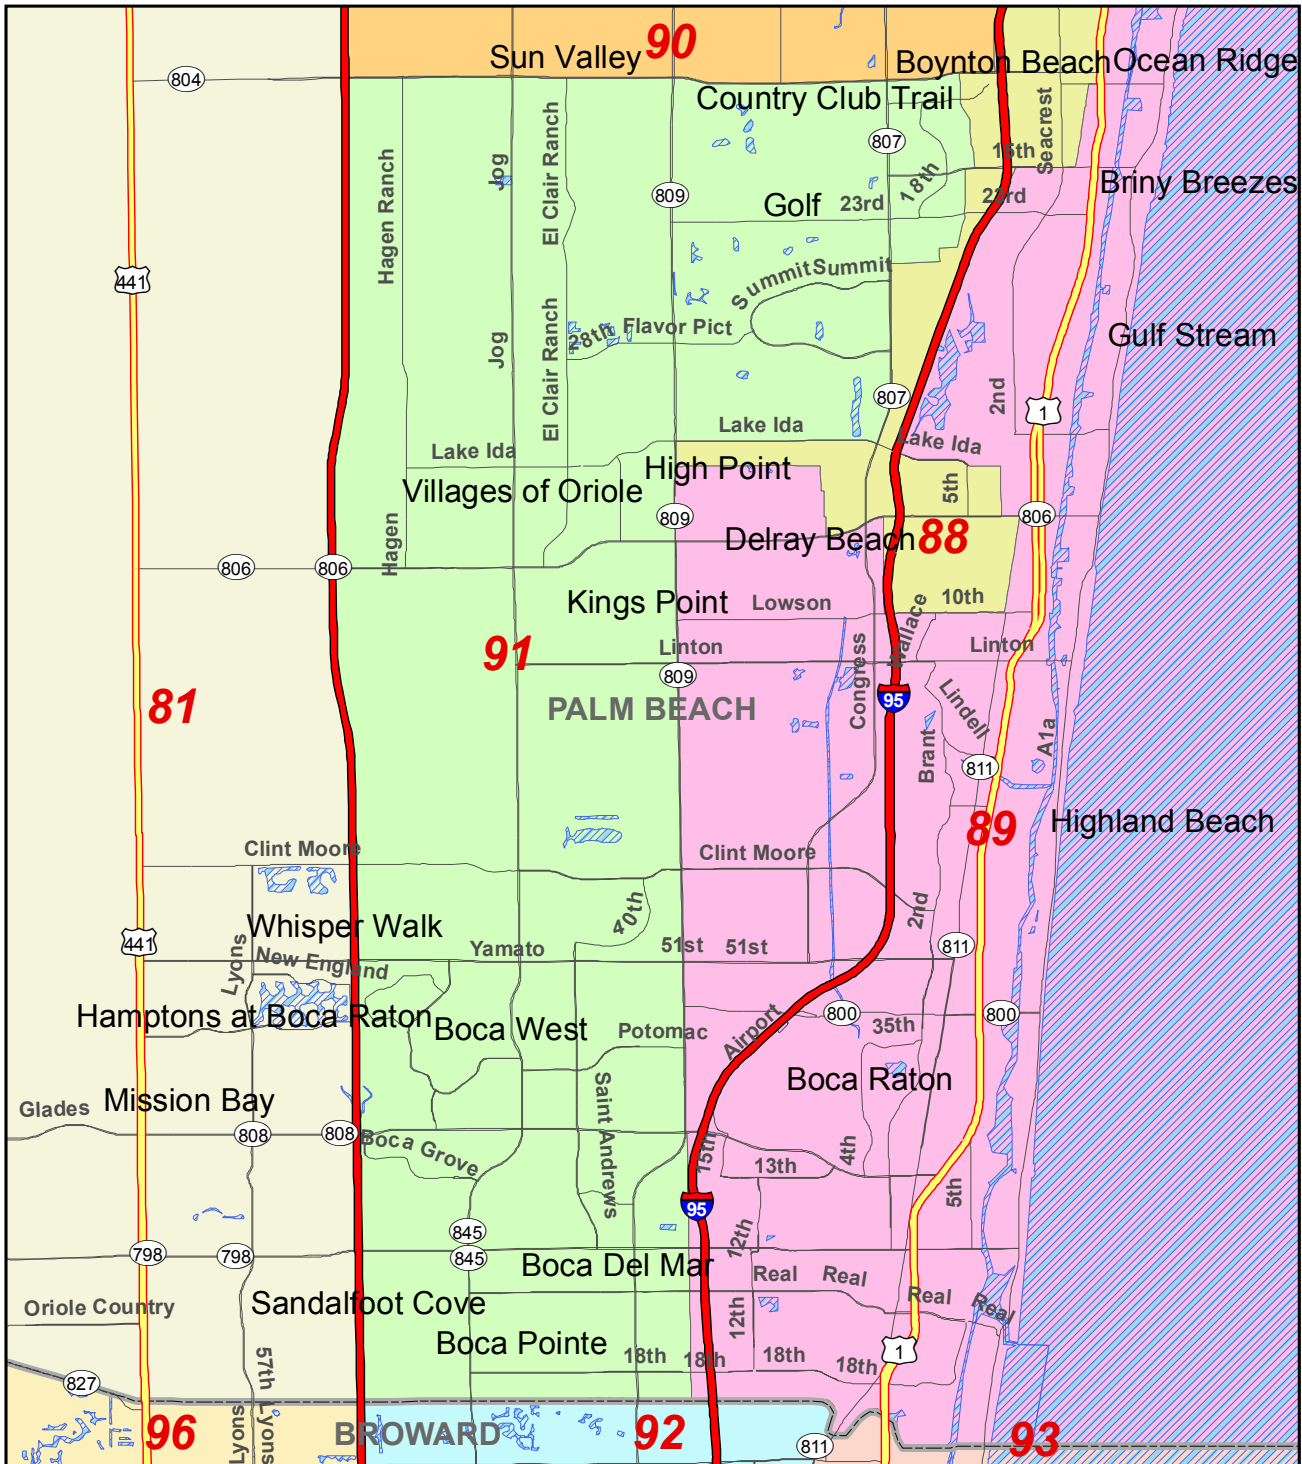

2012 State House District 91 and Surrounding Area

111 W. Madison St., Rm. 574
Tallahassee, FL 32399-1400
Phone: 850.487.1402
URL: edr.state.fl.us
October 2012

- Limited Access Freeway
- Highway
- Local Road
- County Boundary
- Water Bodies
- District 91 Boundary