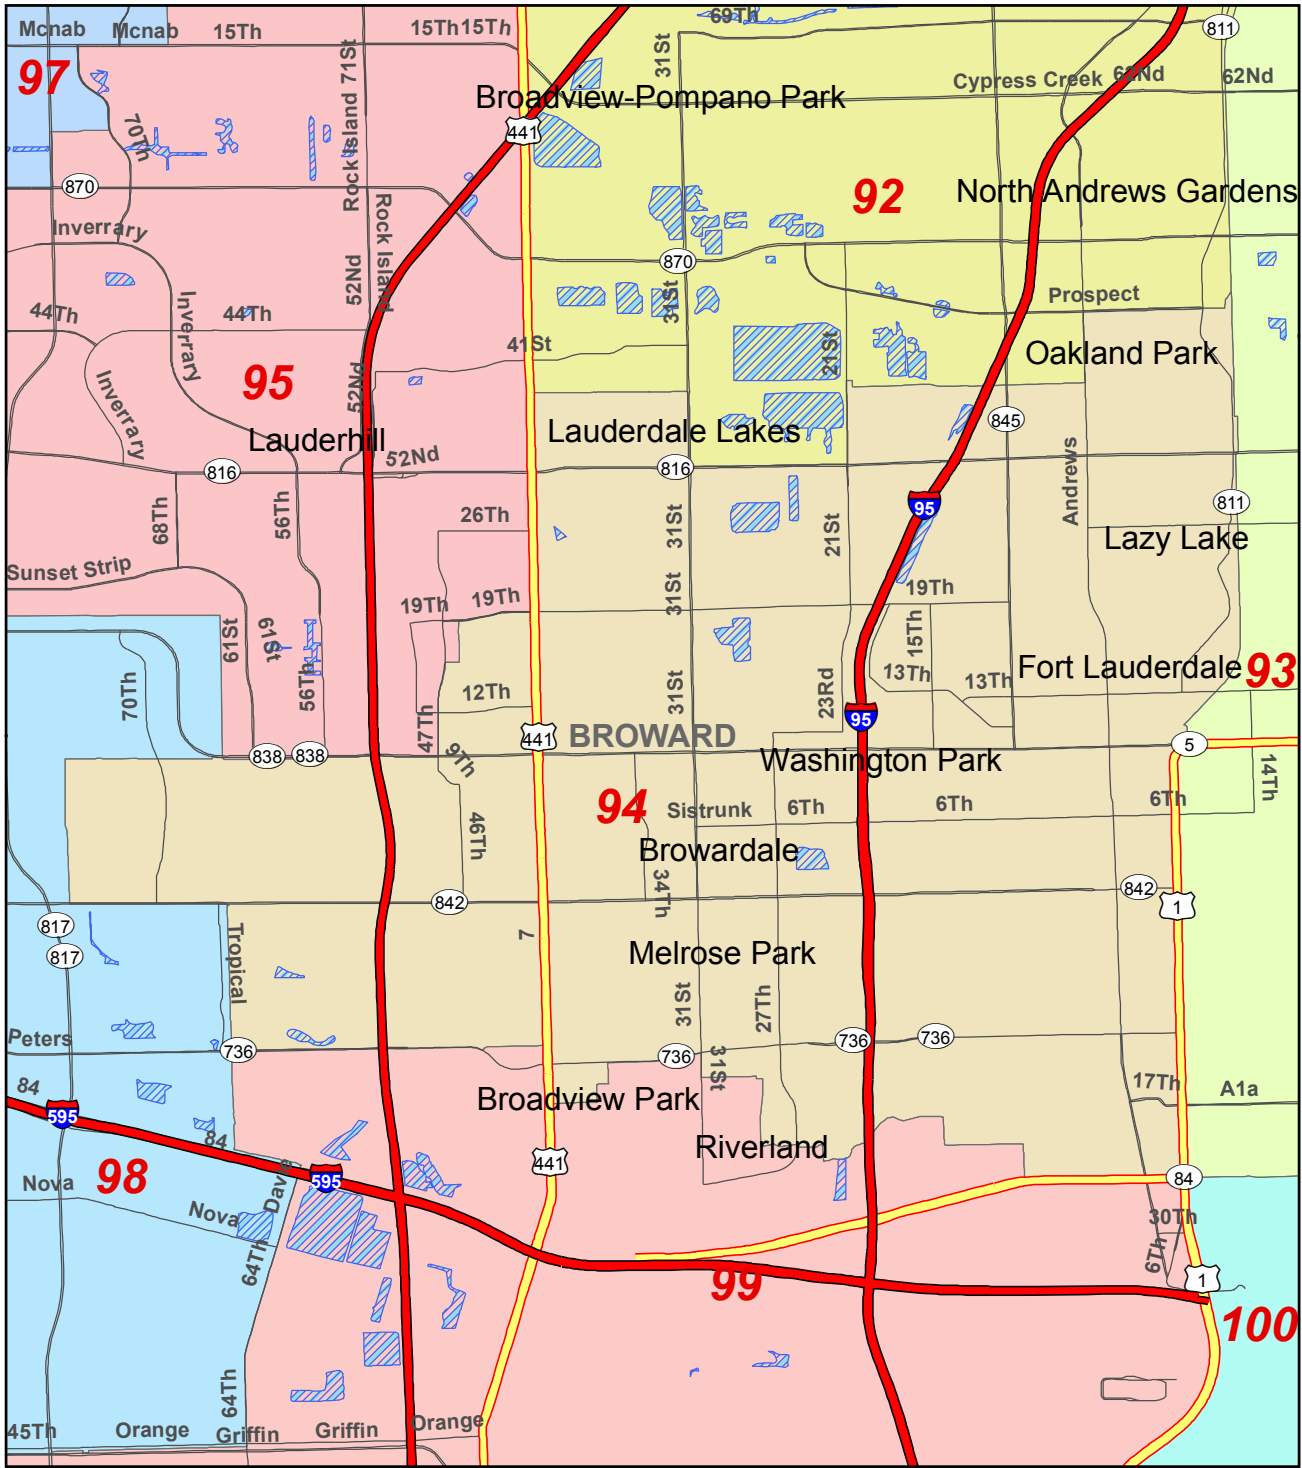

2012 State House District 94 and Surrounding Area

Florida Legislature Office of
Economic & Demographic Research
111 W. Madison St., Rm. 574
Tallahassee, FL 32399-1400
Phone: 850.487.1402
URL: edr.state.fl.us
October 2012

- Limited Access Freeway
- Highway
- Local Road
- County Boundary
- Water Bodies
- District 94 Boundary