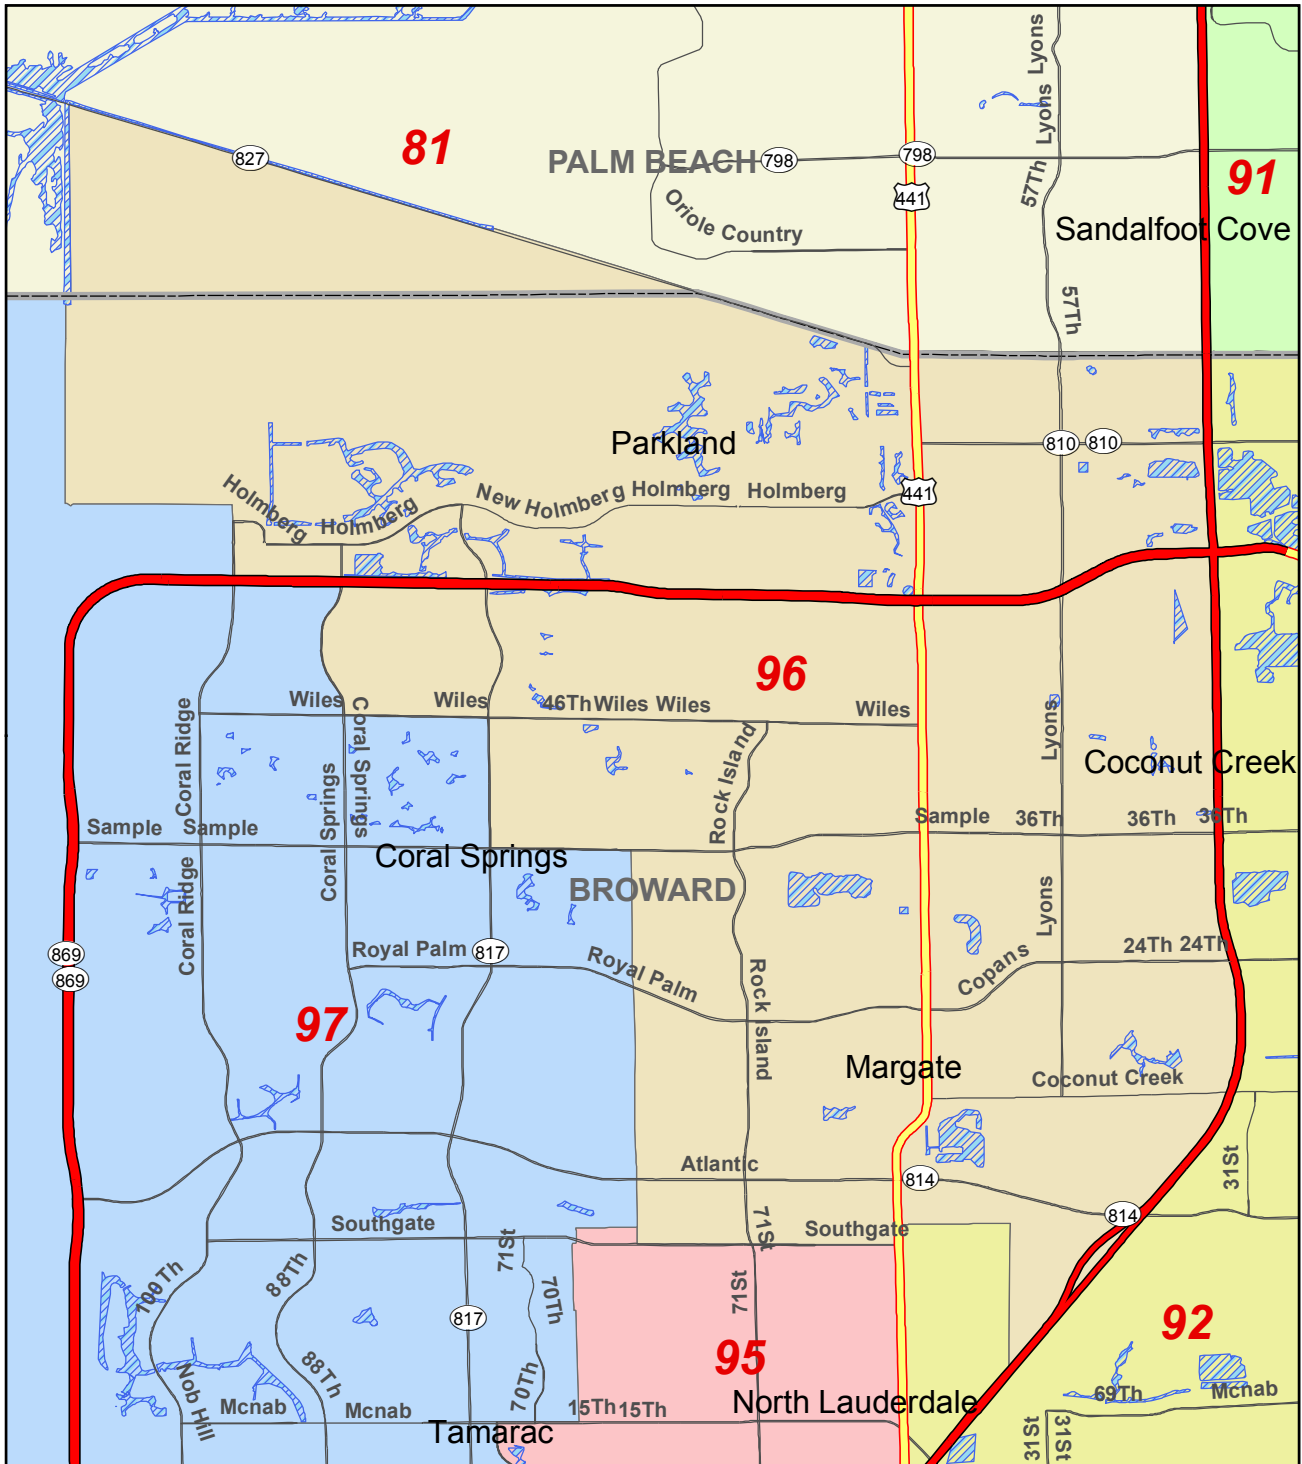

# 2012 State House District 96 and Surrounding Area

Florida Legislature Office of  
Economic & Demographic Research  
111 W. Madison St., Rm. 574  
Tallahassee, FL 32399-1400  
Phone: 850.487.1402  
URL: [edr.state.fl.us](http://edr.state.fl.us)  
October 2012

2012 State House Districts (H000H9049)

-  Limited Access Freeway
-  Highway
-  Local Road
-  County Boundary
-  Water Bodies
-  District 96 Boundary