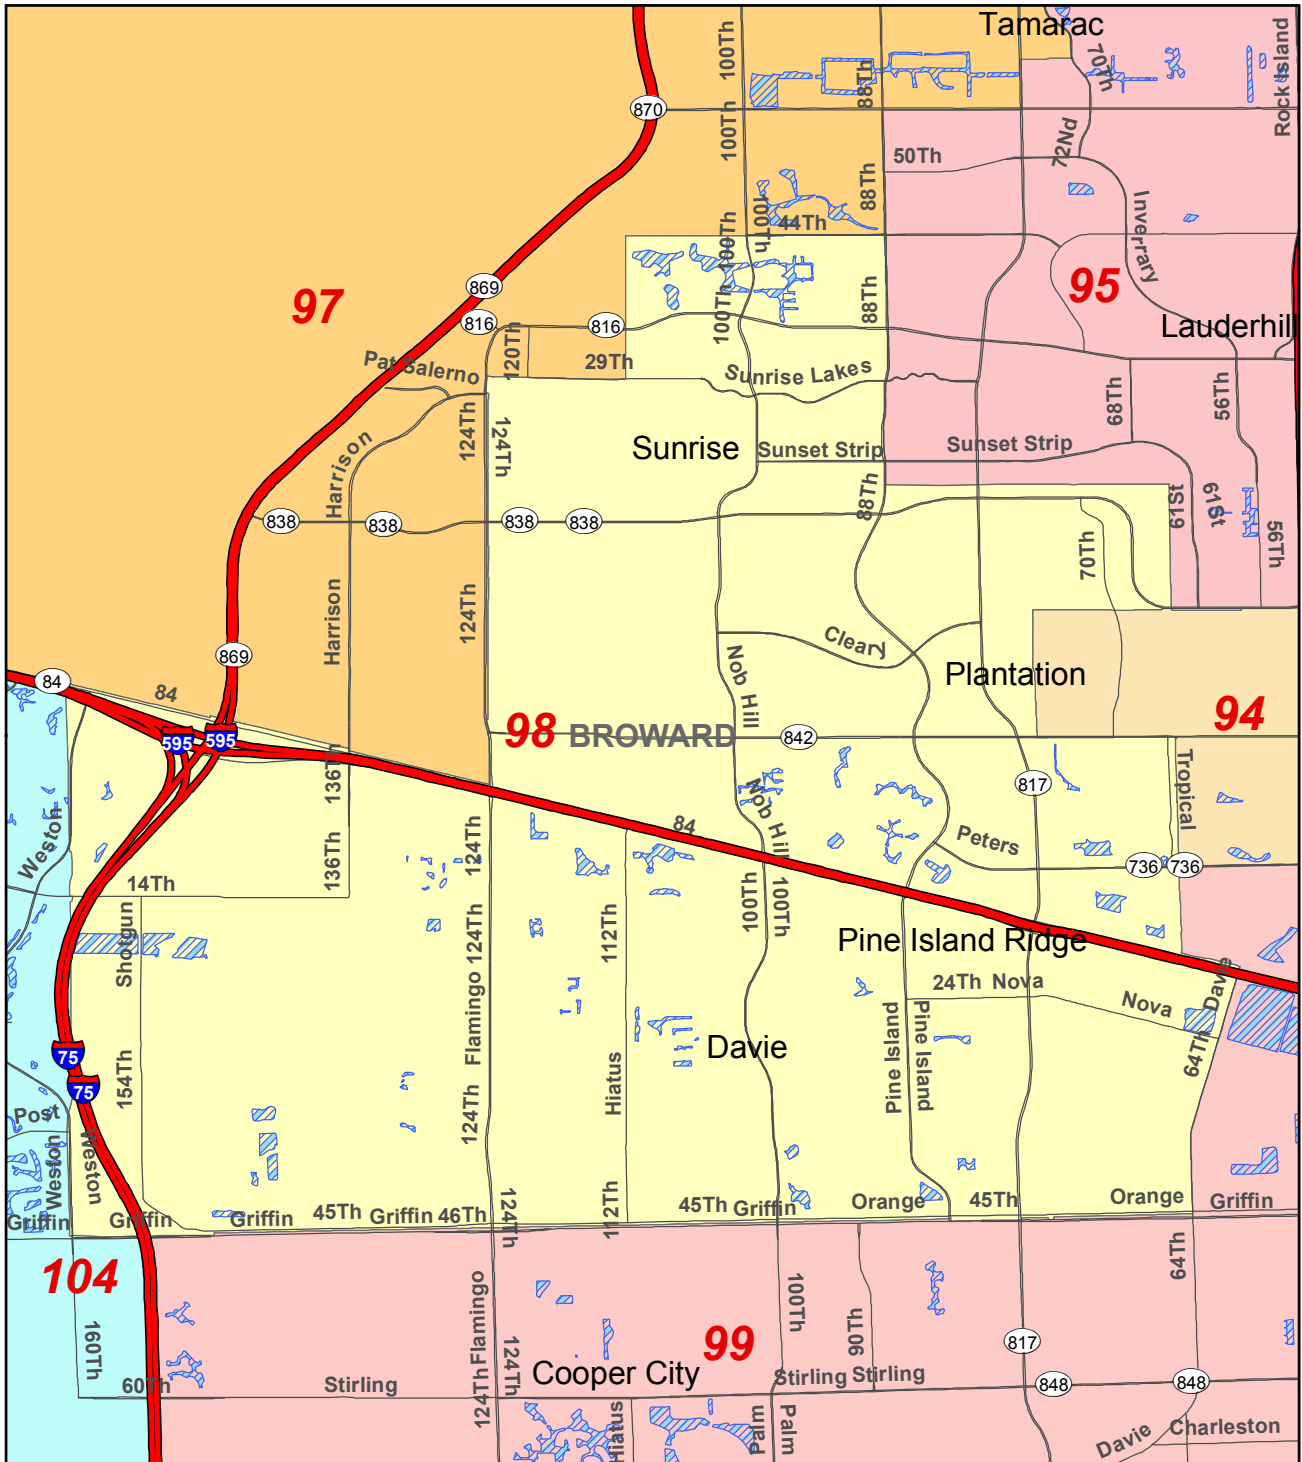

2012 State House District 98 and Surrounding Area

Florida Legislature Office of
Economic & Demographic Research
111 W. Madison St., Rm. 574
Tallahassee, FL 32399-1400
Phone: 850.487.1402
URL: edr.state.fl.us
October 2012

- Limited Access Freeway
- Highway
- Local Road
- County Boundary
- Water Bodies
- District 98 Boundary