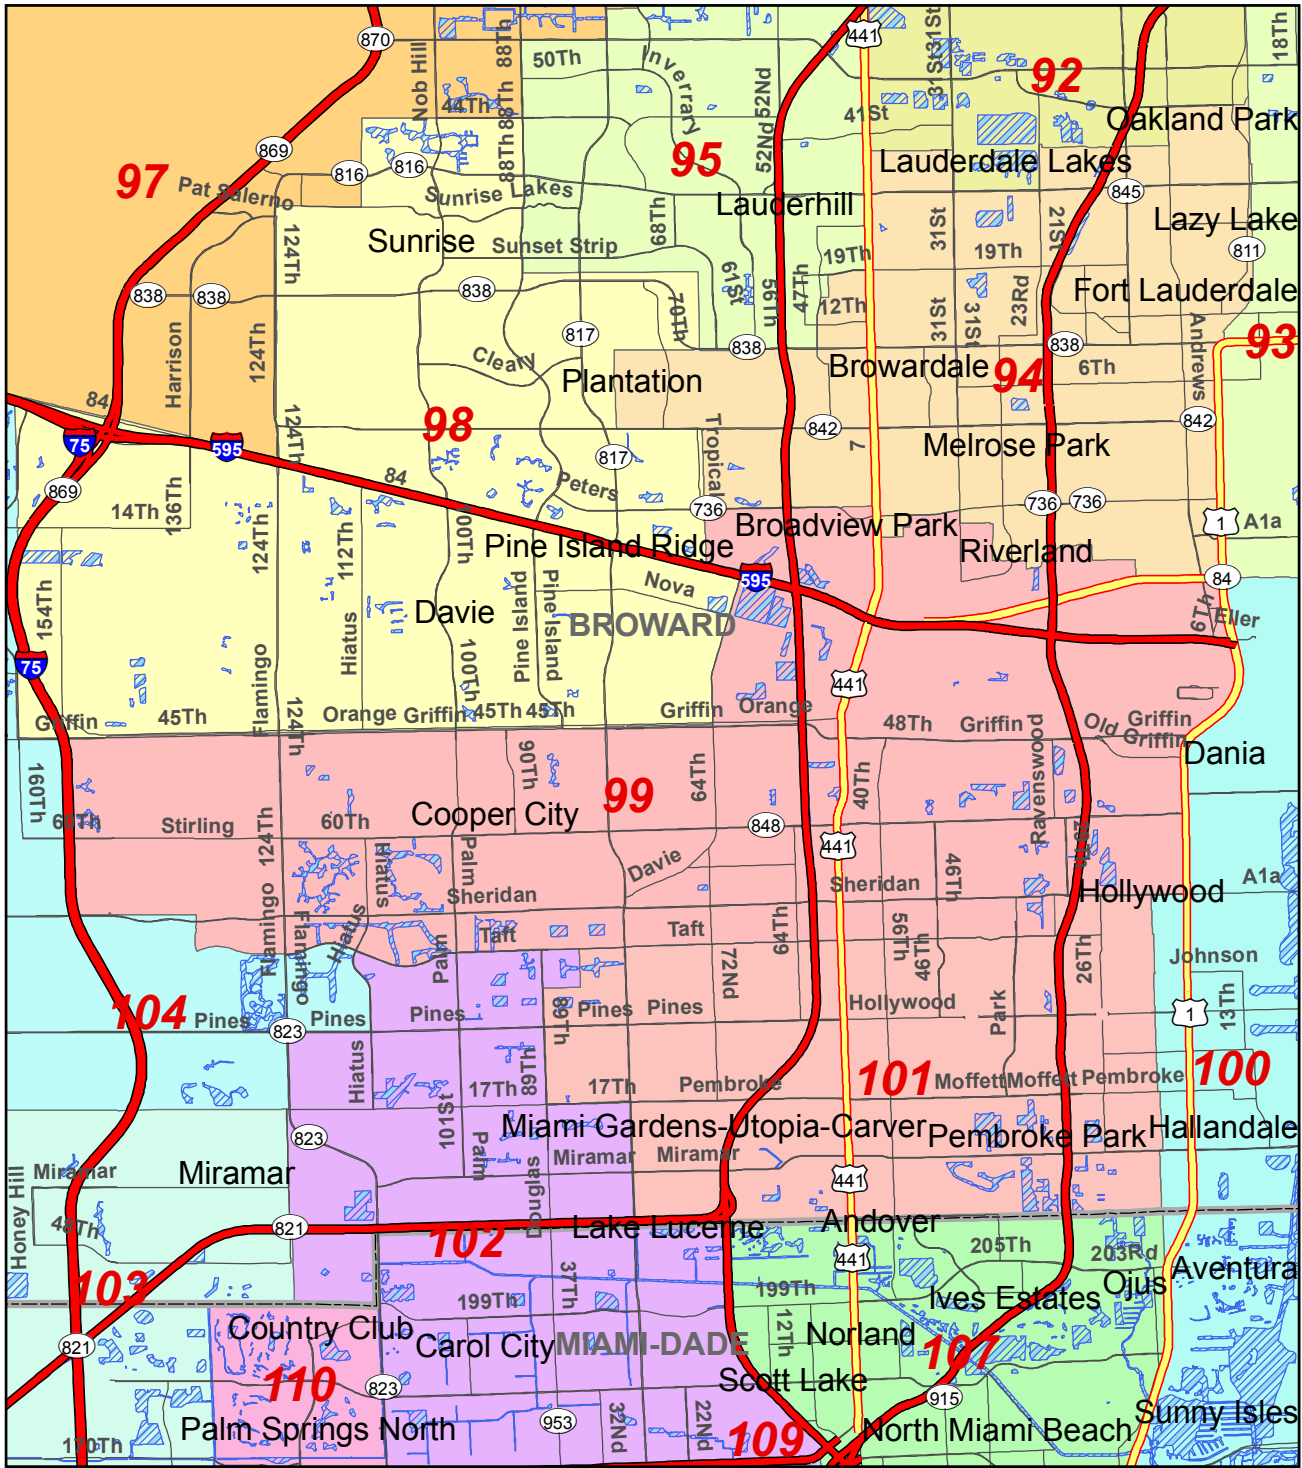

2012 State House District 99 and Surrounding Area

Florida Legislature Office of
Economic & Demographic Research
111 W. Madison St., Rm. 574
Tallahassee, FL 32399-1400
Phone: 850.487.1402
URL: edr.state.fl.us
October 2012

- Limited Access Freeway
- Highway
- Local Road
- County Boundary
- Water Bodies
- District 99 Boundary