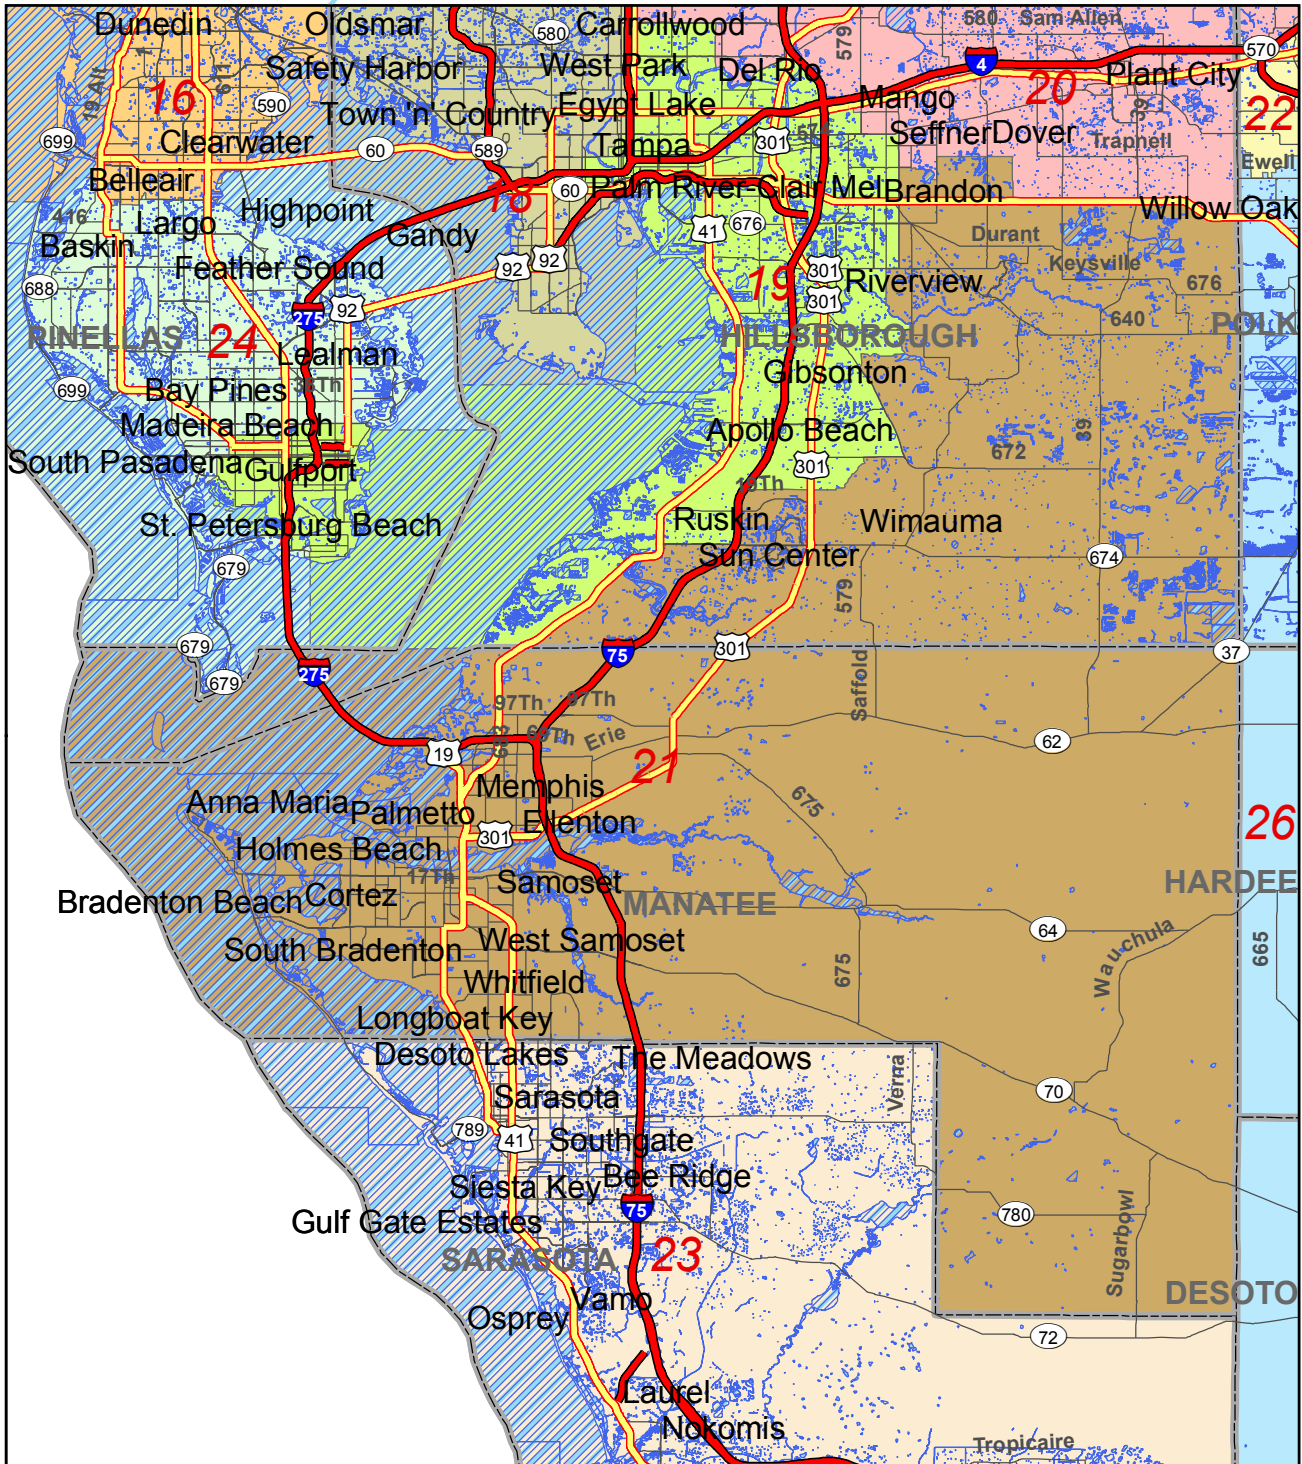

2016 State Senate Districts

Florida Legislature Office of
Economic & Demographic Research
111 W. Madison St., Rm. 574
Tallahassee, FL 32399-1400
Phone: 850.487.1402
URL: edr.state.fl.us
January 5, 2016

- Limited Access Freeway
- Highway
- Local Road
- County Boundary
- Water Bodies
- District 21 Boundary

Ordered by Judge George S. Reynolds III on 30-Dec-2015
(See LWV v Detzner Case No. 2012-CA-2842 in the Circuit Court of the Second Judicial Circuit, Leon County, Florida)