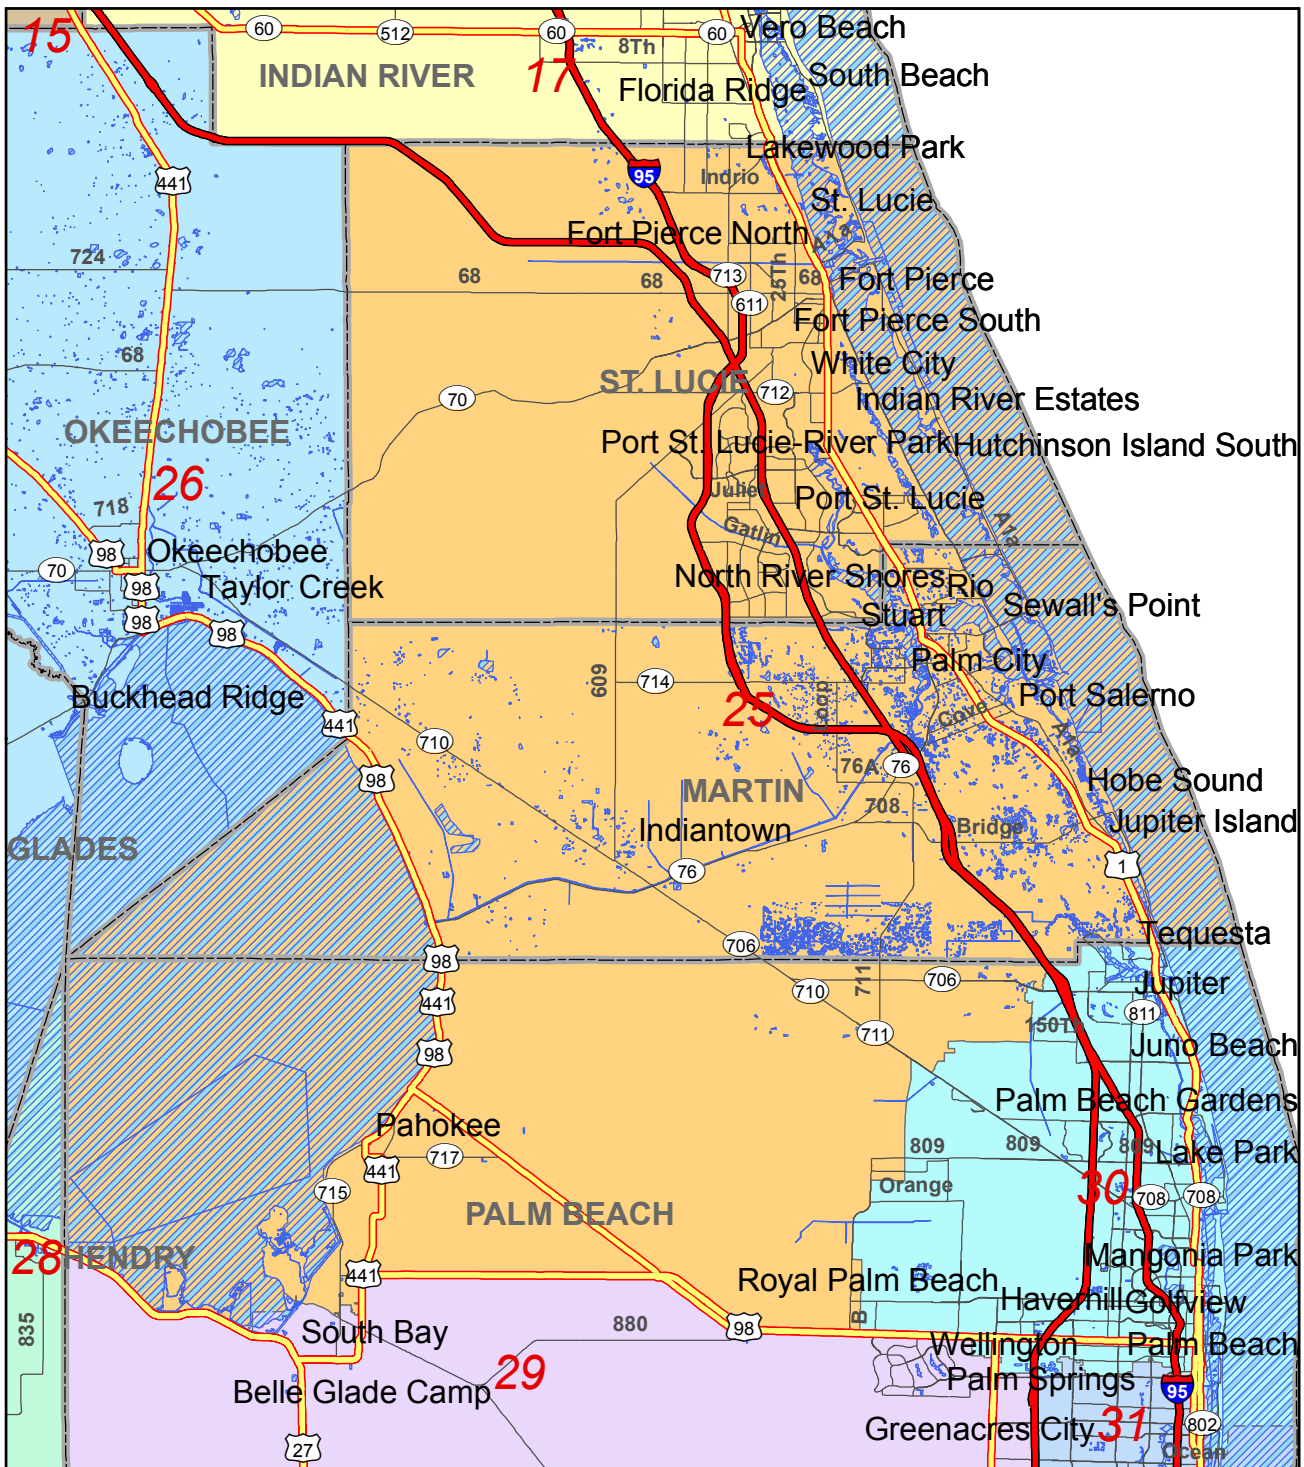

# 2016 State Senate Districts

Florida Legislature Office of  
Economic & Demographic Research  
111 W. Madison St., Rm. 574  
Tallahassee, FL 32399-1400  
Phone: 850.487.1402  
URL: [edr.state.fl.us](http://edr.state.fl.us)  
January 5, 2016

- Limited Access Freeway
- Highway
- Local Road
- County Boundary
- Water Bodies
- District 25 Boundary

Ordered by Judge George S. Reynolds III on 30-Dec-2015  
(See LWV v Detzner Case No. 2012-CA-2842 in the Circuit Court of the Second Judicial Circuit, Leon County, Florida)