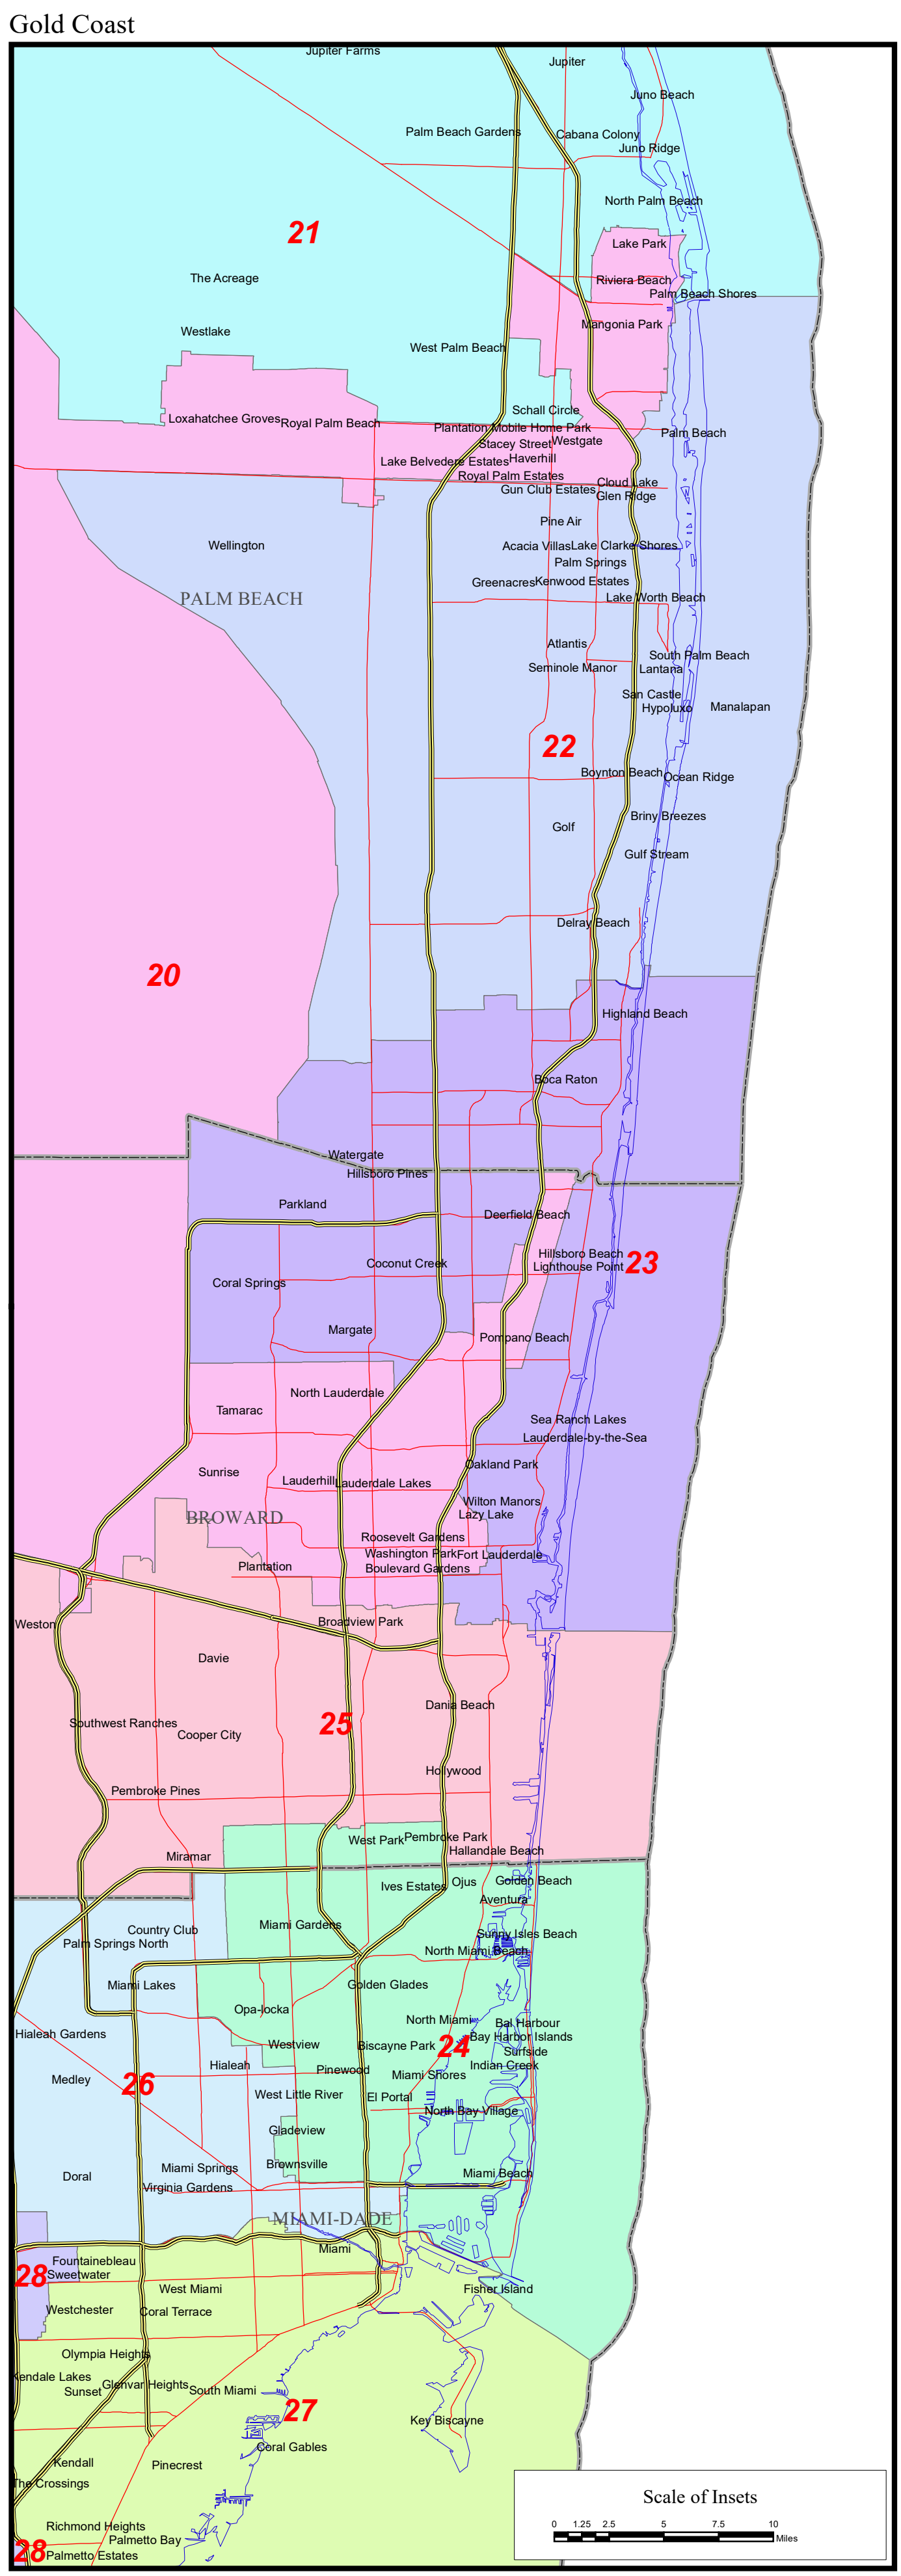

2022 CONGRESSIONAL DISTRICTS

Legend

- 17 District Number
- County Boundary
- Interstate Highway
- Major Highway
- Shoreline

Florida Legislature Office of Economic & Demographic Research
 111 W. Madison St., Rm. 574
 Tallahassee, FL 32399-1400
 Phone: 850.487.1402
 URL: www.edr.state.fl.us
 April 2022