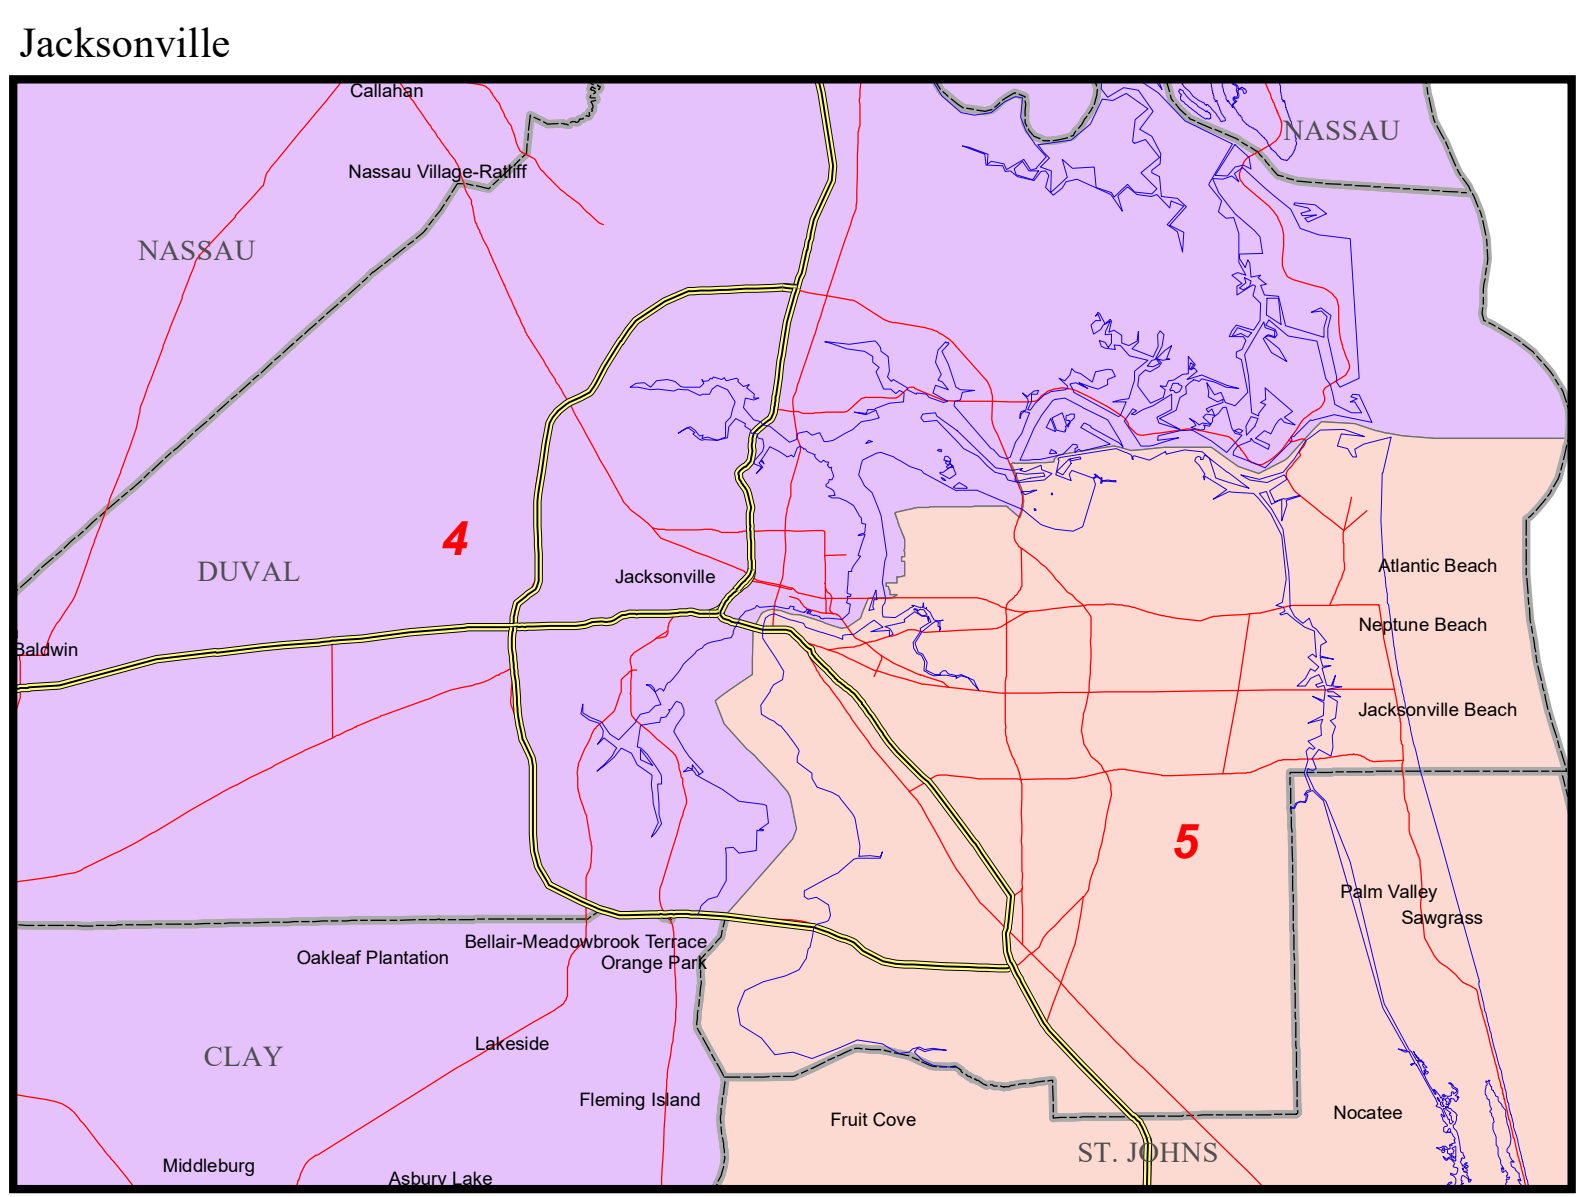

2022 CONGRESSIONAL DISTRICTS

Legend

- 17 District Number
- County Boundary
- Interstate Highway
- Major Highway
- Shoreline

Florida Legislature Office of Economic & Demographic Research
 111 W. Madison St., Rm. 574
 Tallahassee, FL 32399-1400
 Phone: 850.487.1402
 URL: www.edr.state.fl.us
 April 2022