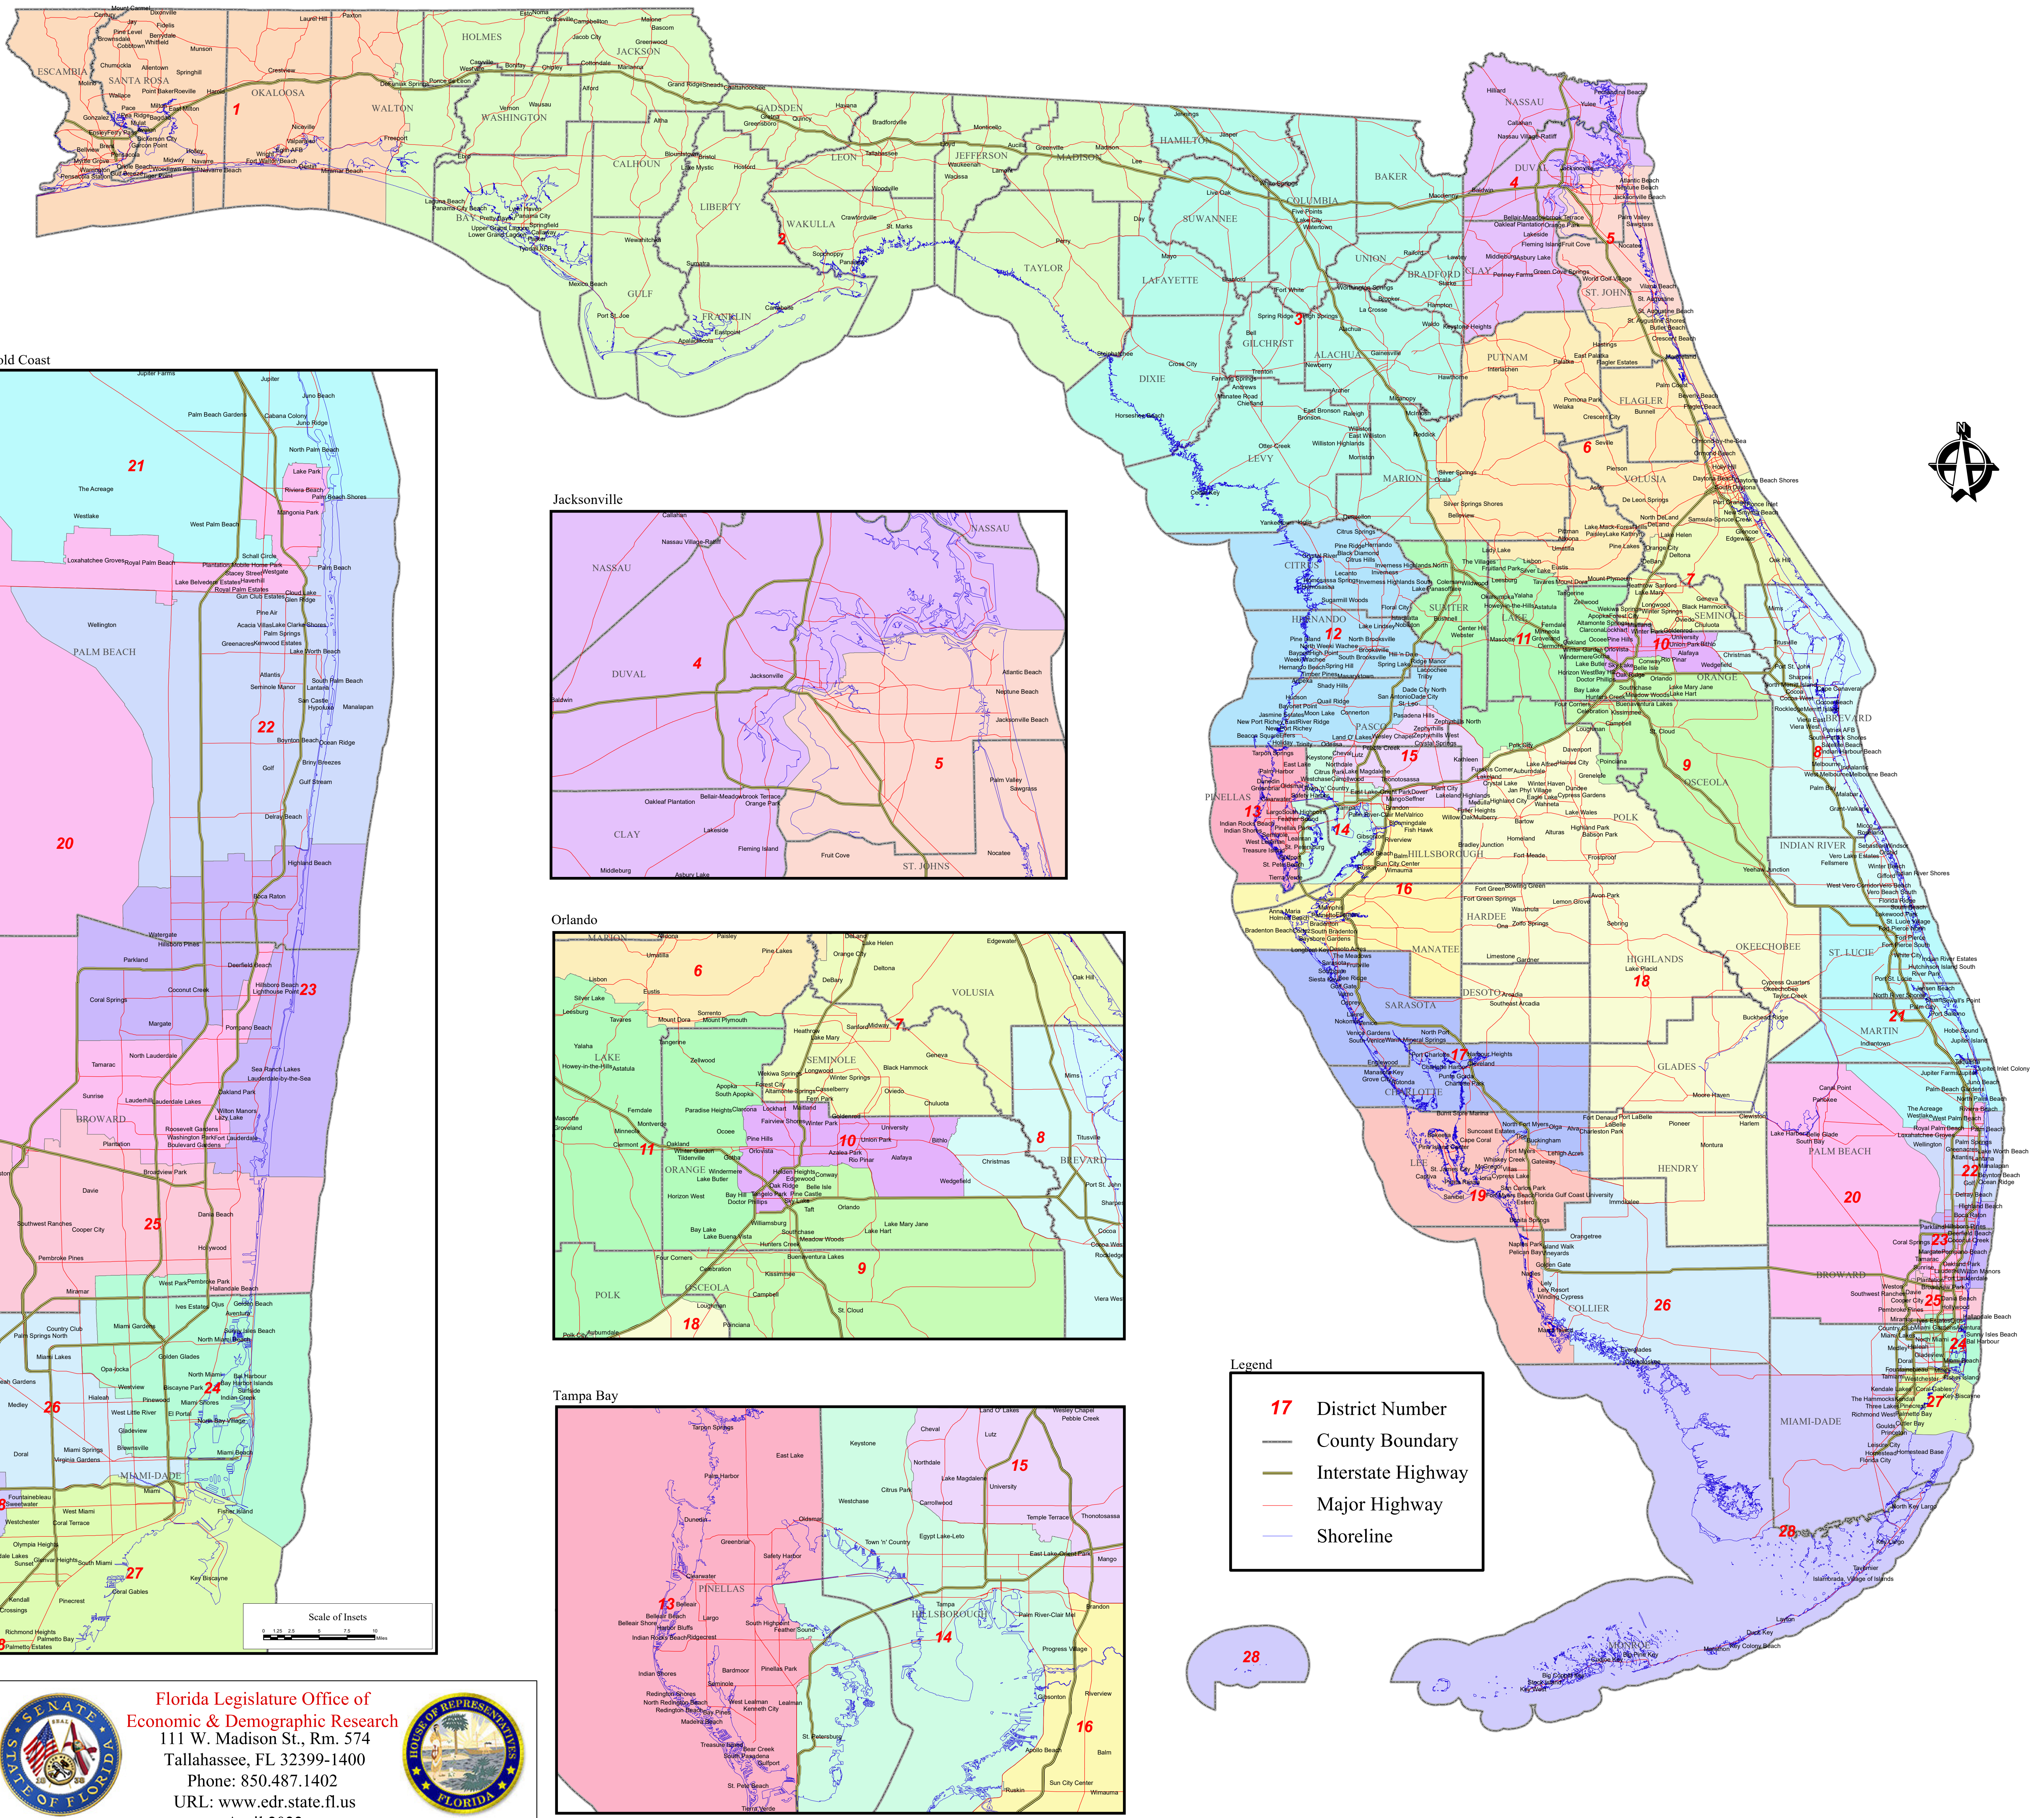

2022 CONGRESSIONAL DISTRICTS

Legend

- 17 District Number
- County Boundary
- Interstate Highway
- Major Highway
- Shoreline

Florida Legislature Office of Economic & Demographic Research
 111 W. Madison St., Rm. 574
 Tallahassee, FL 32399-1400
 Phone: 850.487.1402
 URL: www.edr.state.fl.us
 April 2022