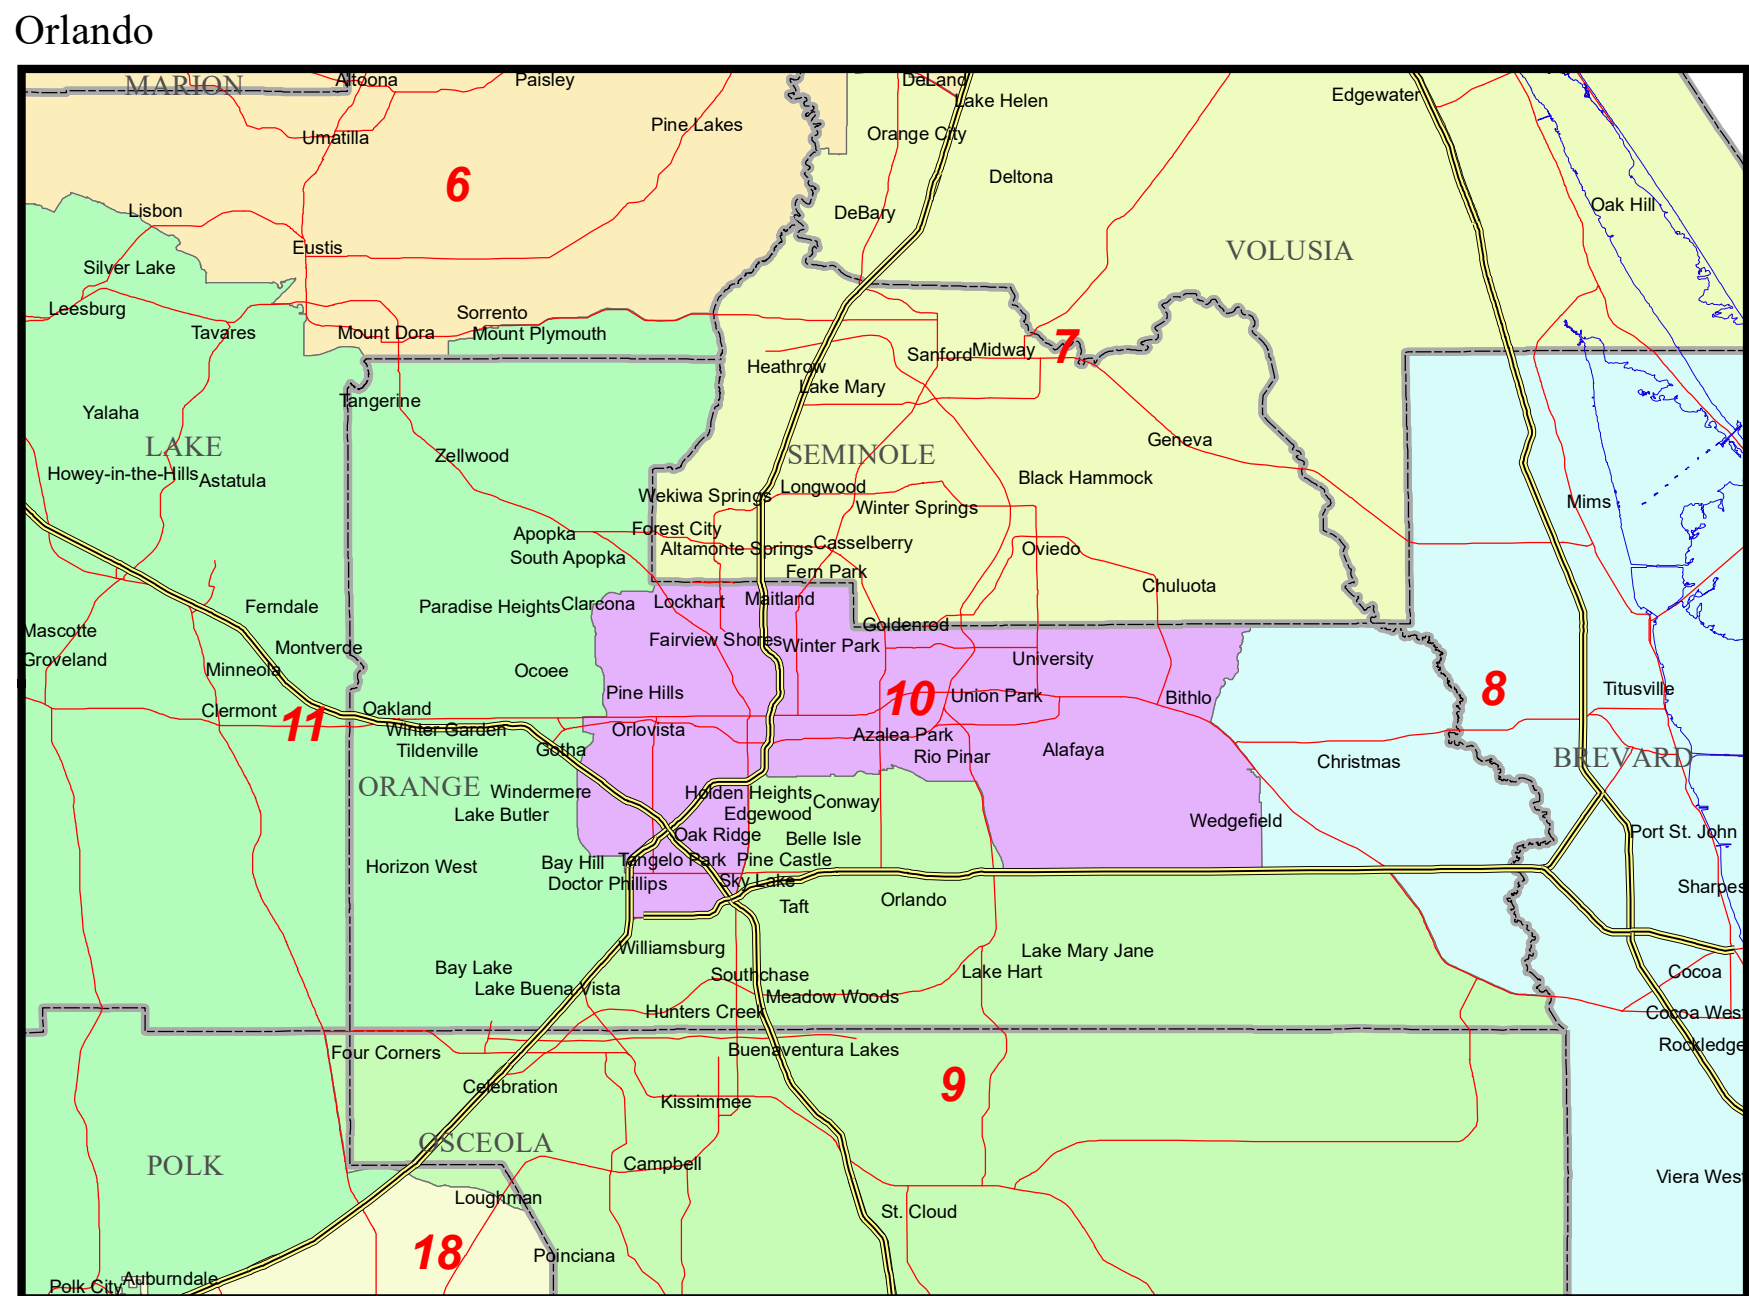

2022 CONGRESSIONAL DISTRICTS

Legend

- 17 District Number
- County Boundary
- Interstate Highway
- Major Highway
- Shoreline

Florida Legislature Office of Economic & Demographic Research
 111 W. Madison St., Rm. 574
 Tallahassee, FL 32399-1400
 Phone: 850.487.1402
 URL: www.edr.state.fl.us
 April 2022