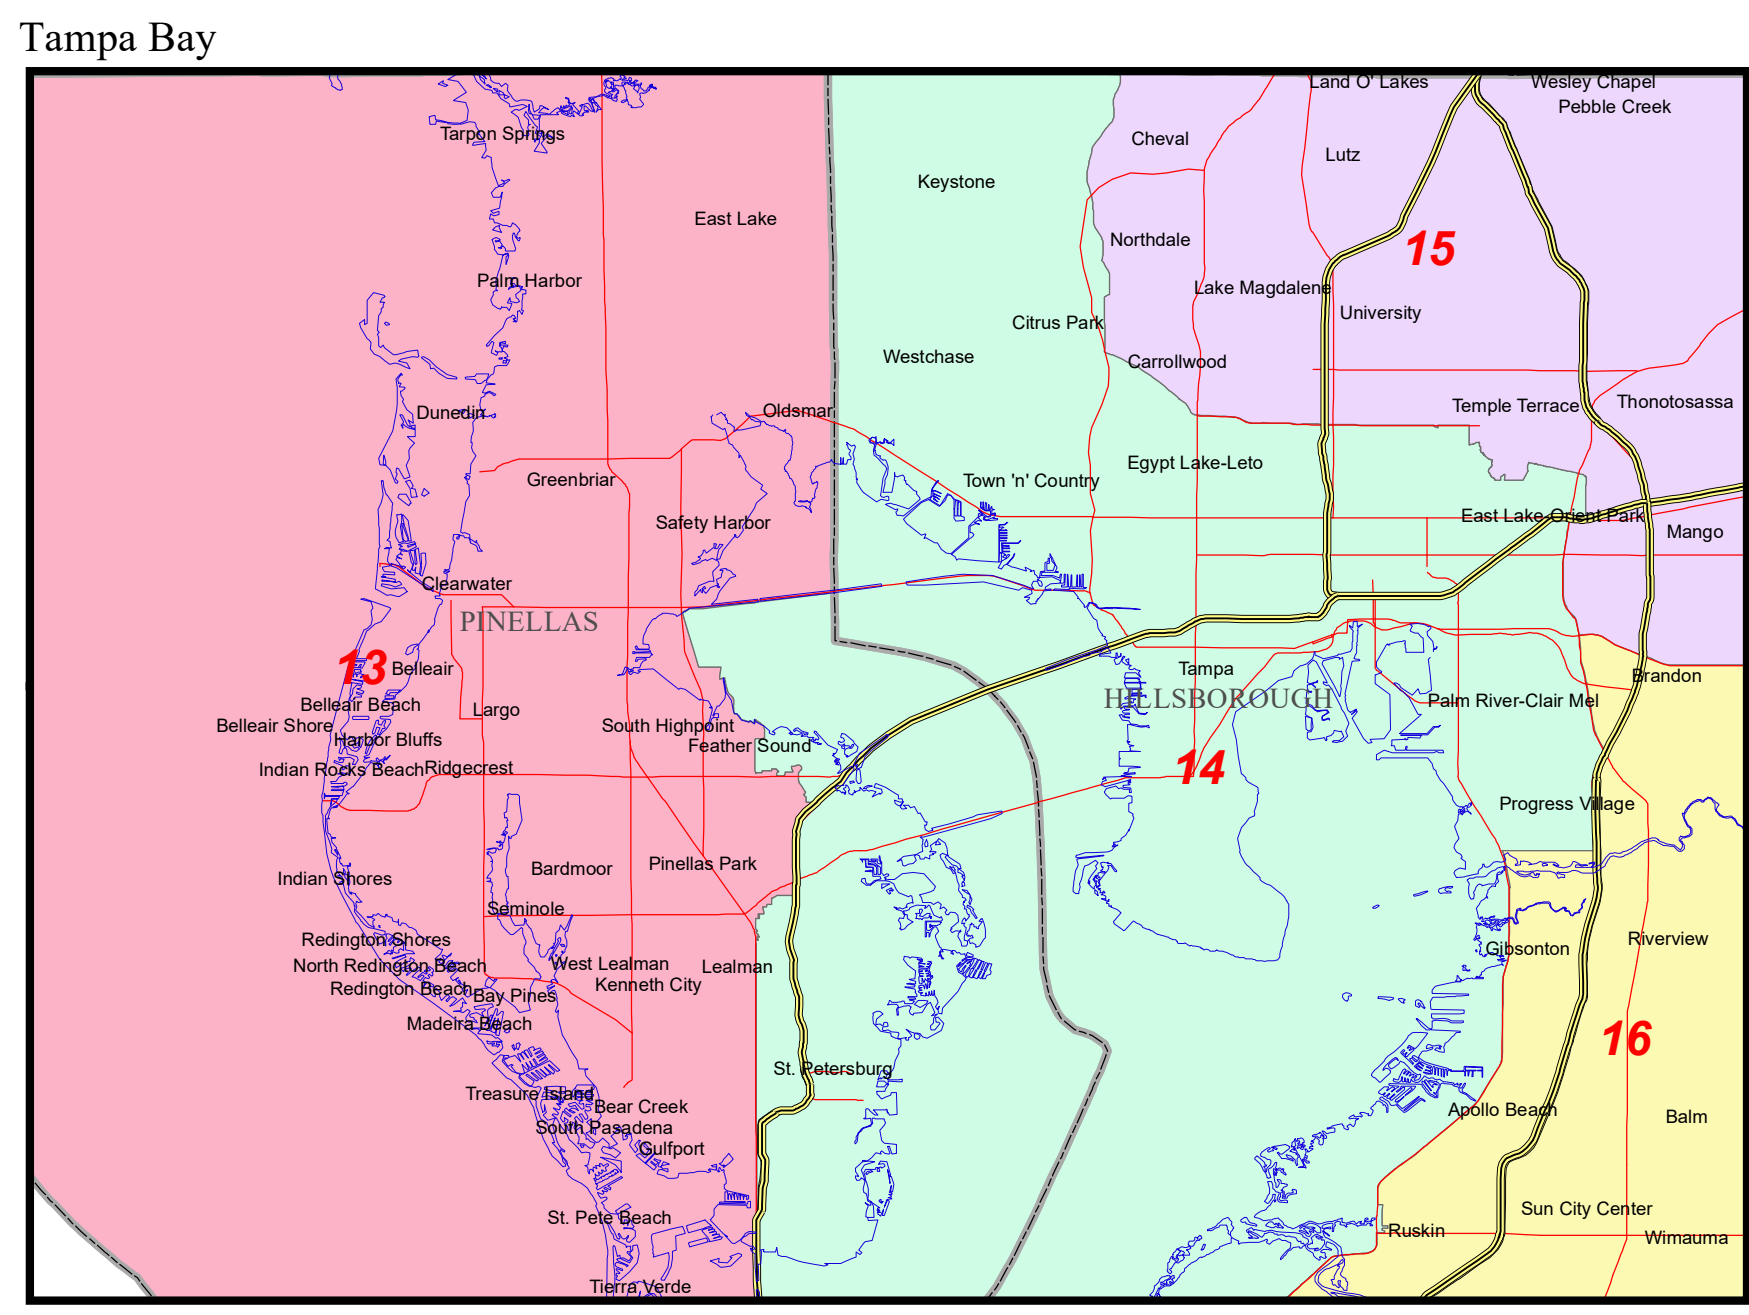

2022 CONGRESSIONAL DISTRICTS

Legend

- 17 District Number
- County Boundary
- Interstate Highway
- Major Highway
- Shoreline

Florida Legislature Office of Economic & Demographic Research
 111 W. Madison St., Rm. 574
 Tallahassee, FL 32399-1400
 Phone: 850.487.1402
 URL: www.edr.state.fl.us
 April 2022