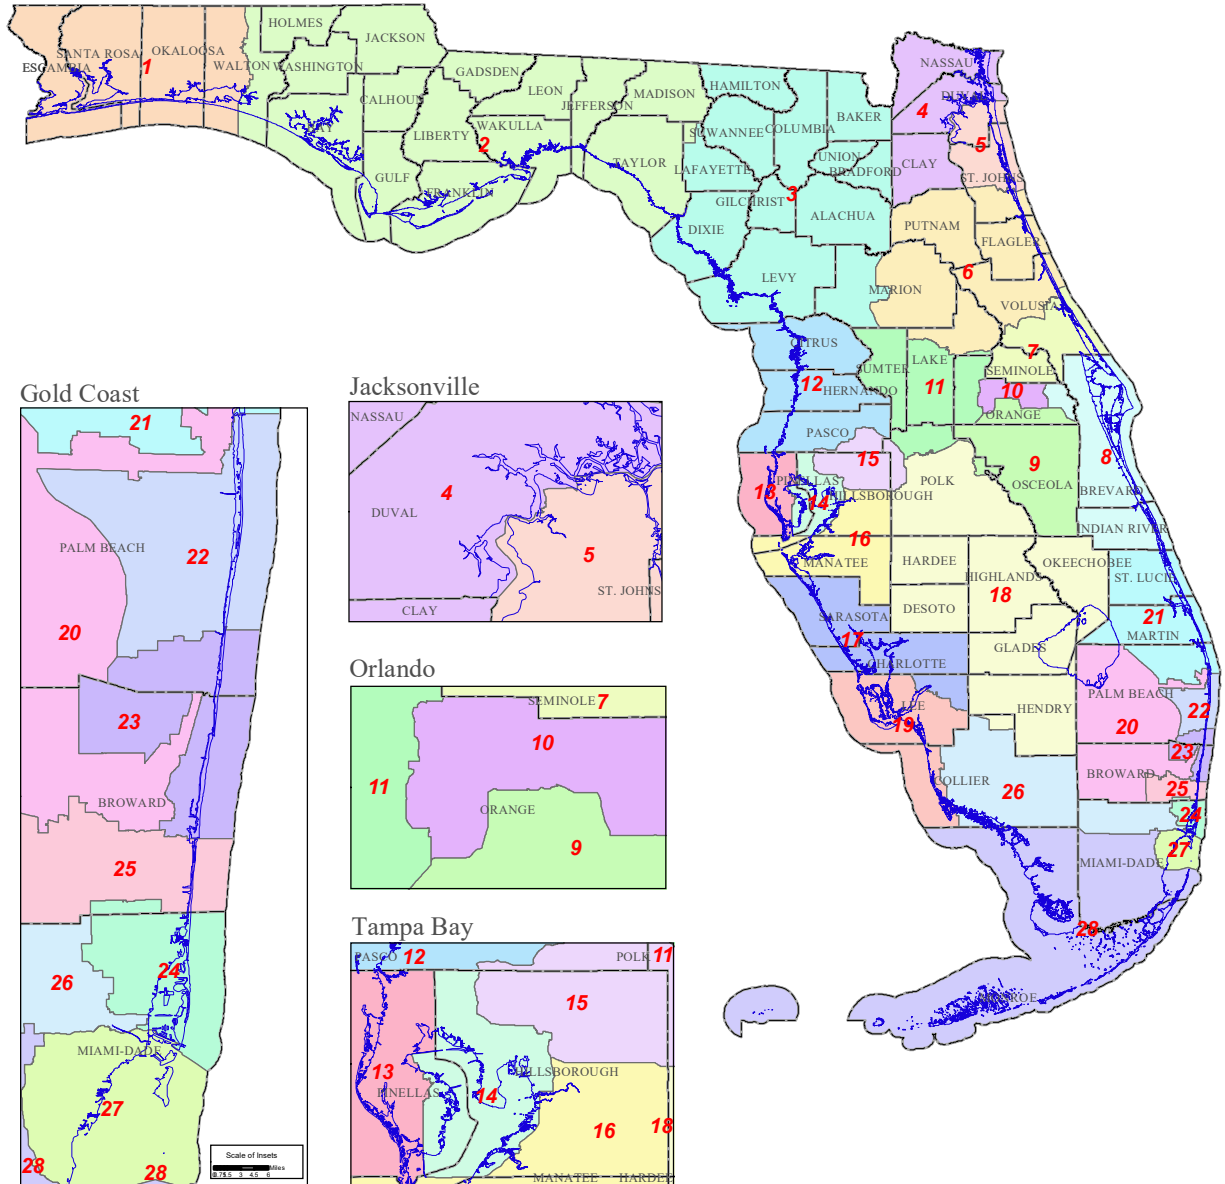

2022 CONGRESSIONAL DISTRICTS

Florida Legislature Office of
Economic & Demographic Research
111 W. Madison St., Rm. 574
Tallahassee, FL 32399-1400
Phone: 850.487.1402
URL: edr.state.fl.us
April 2022

- Legend**
- Shoreline
 - County Boundary
 - District