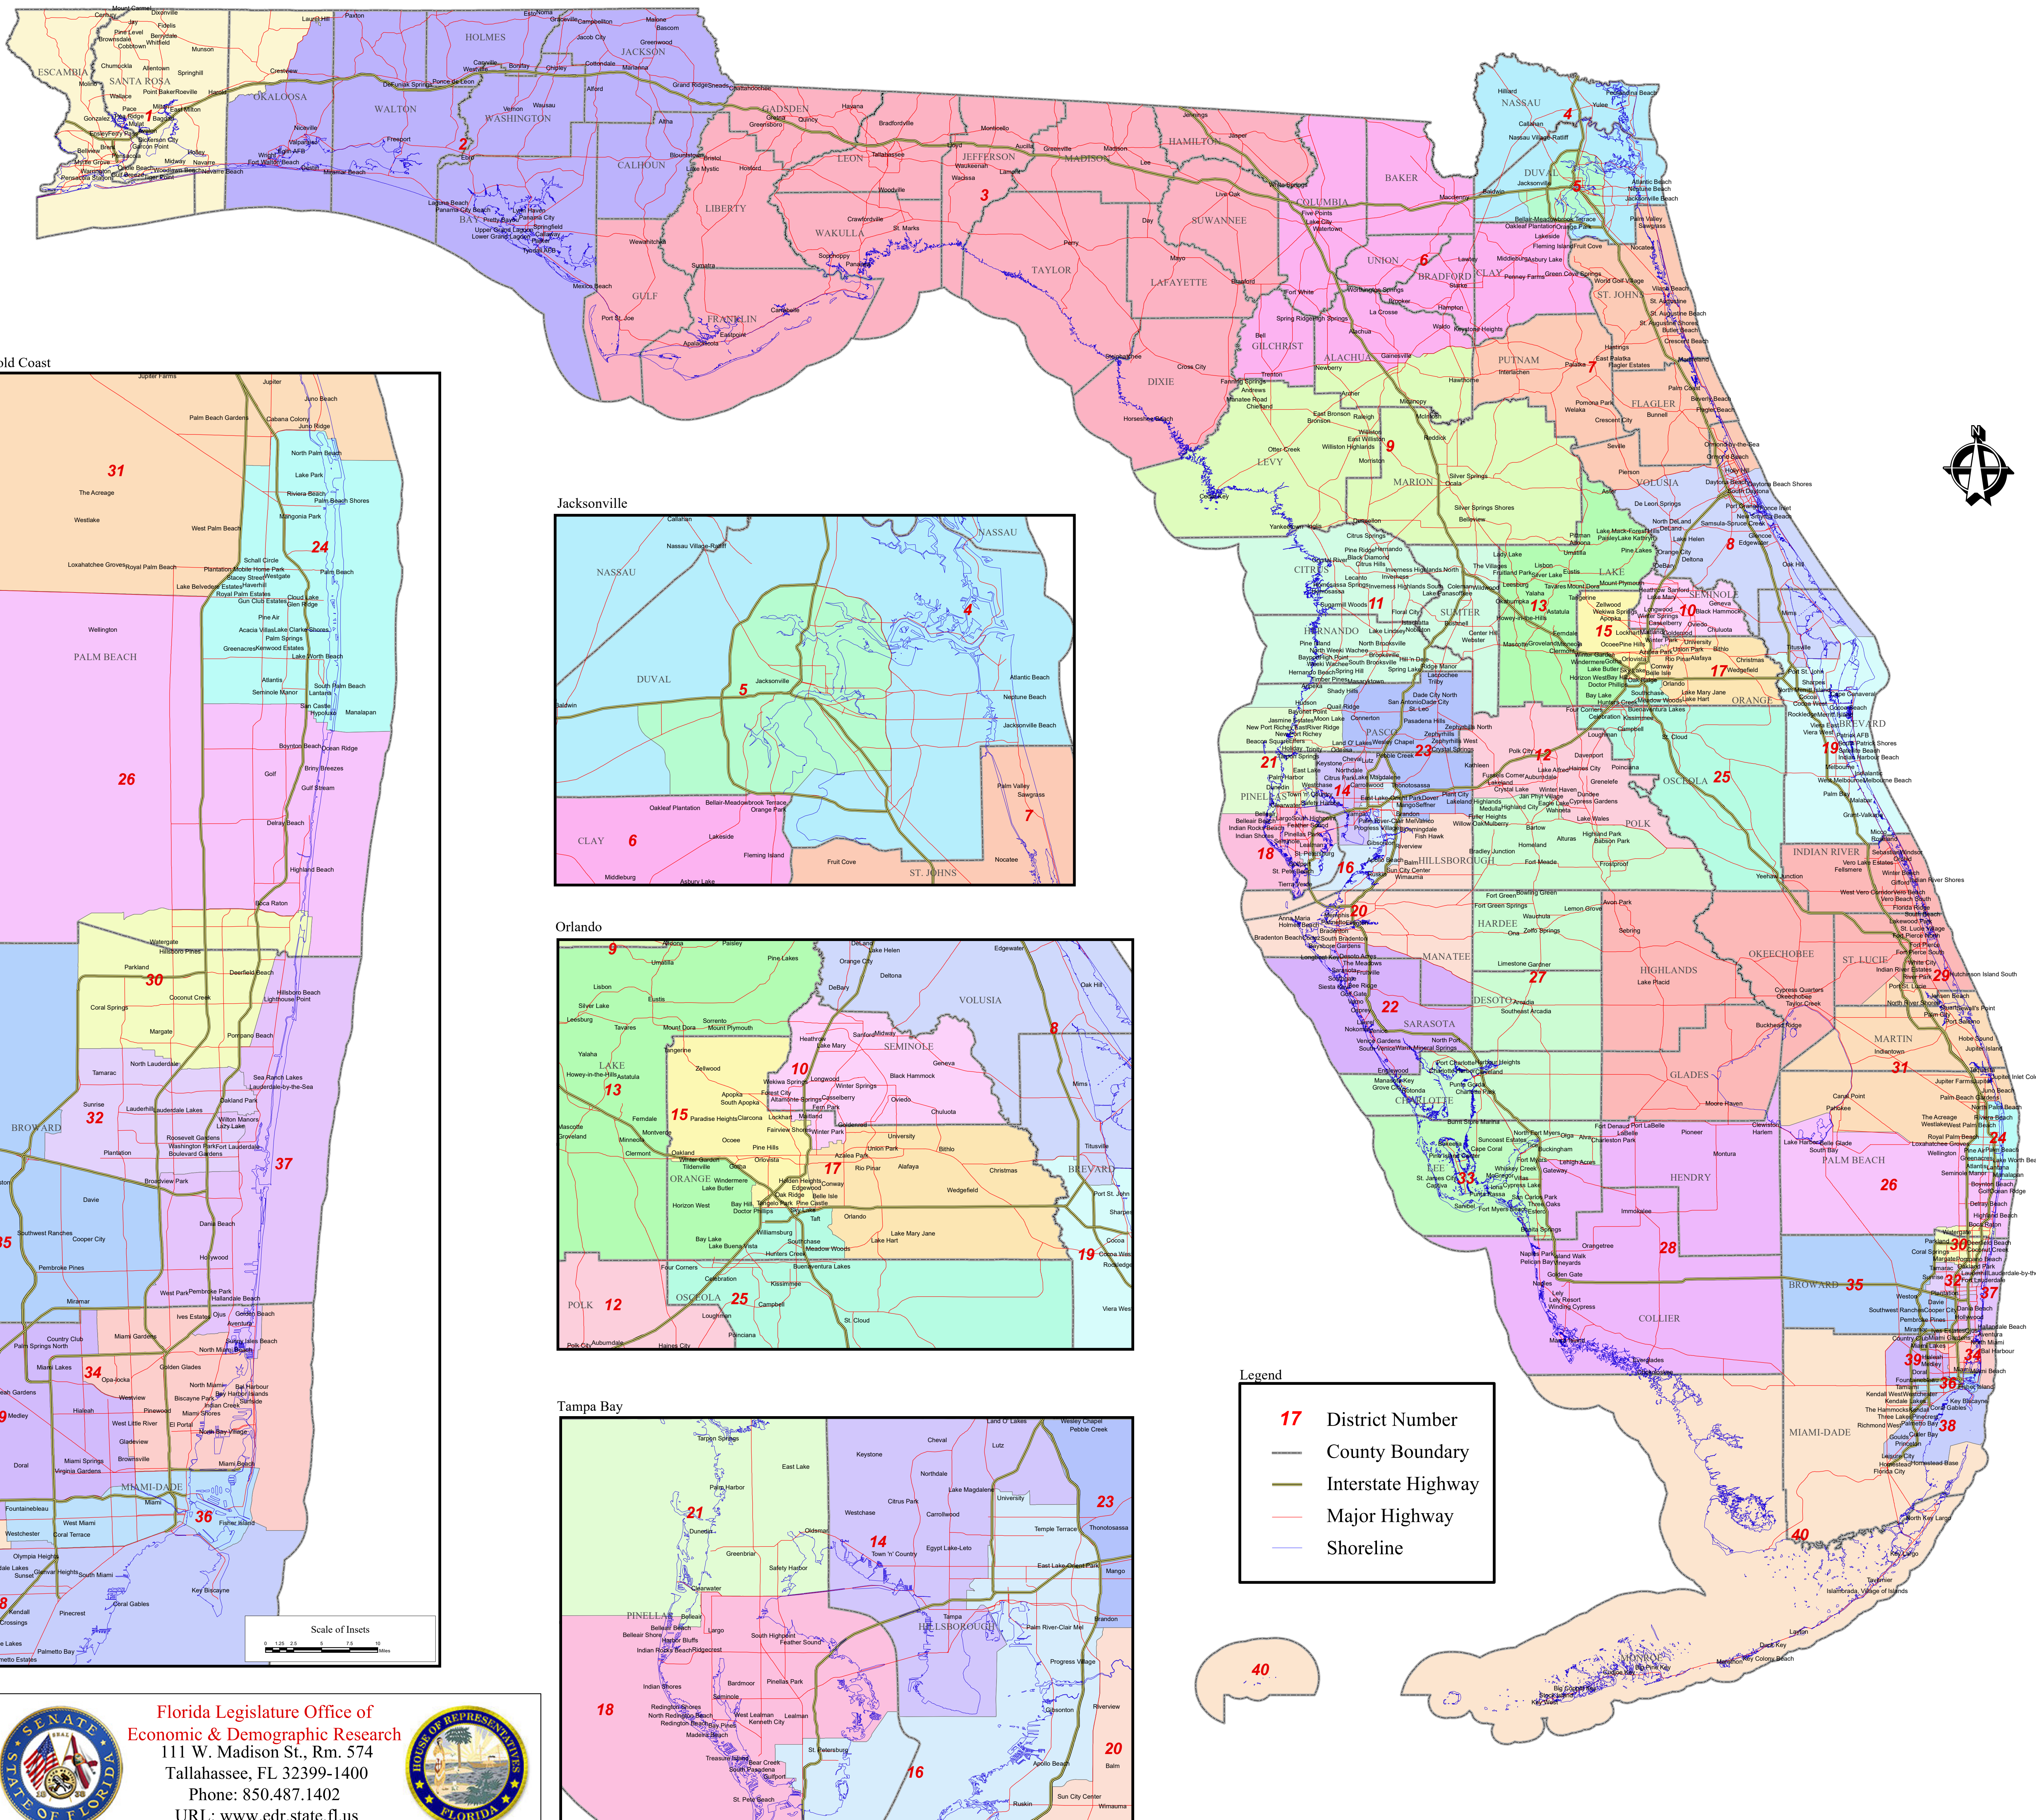

2022 STATE SENATE DISTRICTS

- Legend**
- 17 District Number
 - County Boundary
 - Interstate Highway
 - Major Highway
 - Shoreline

Florida Legislature Office of
Economic & Demographic Research
111 W. Madison St., Rm. 574
Tallahassee, FL 32399-1400
Phone: 850.487.1402
URL: www.edr.state.fl.us
February 3, 2022