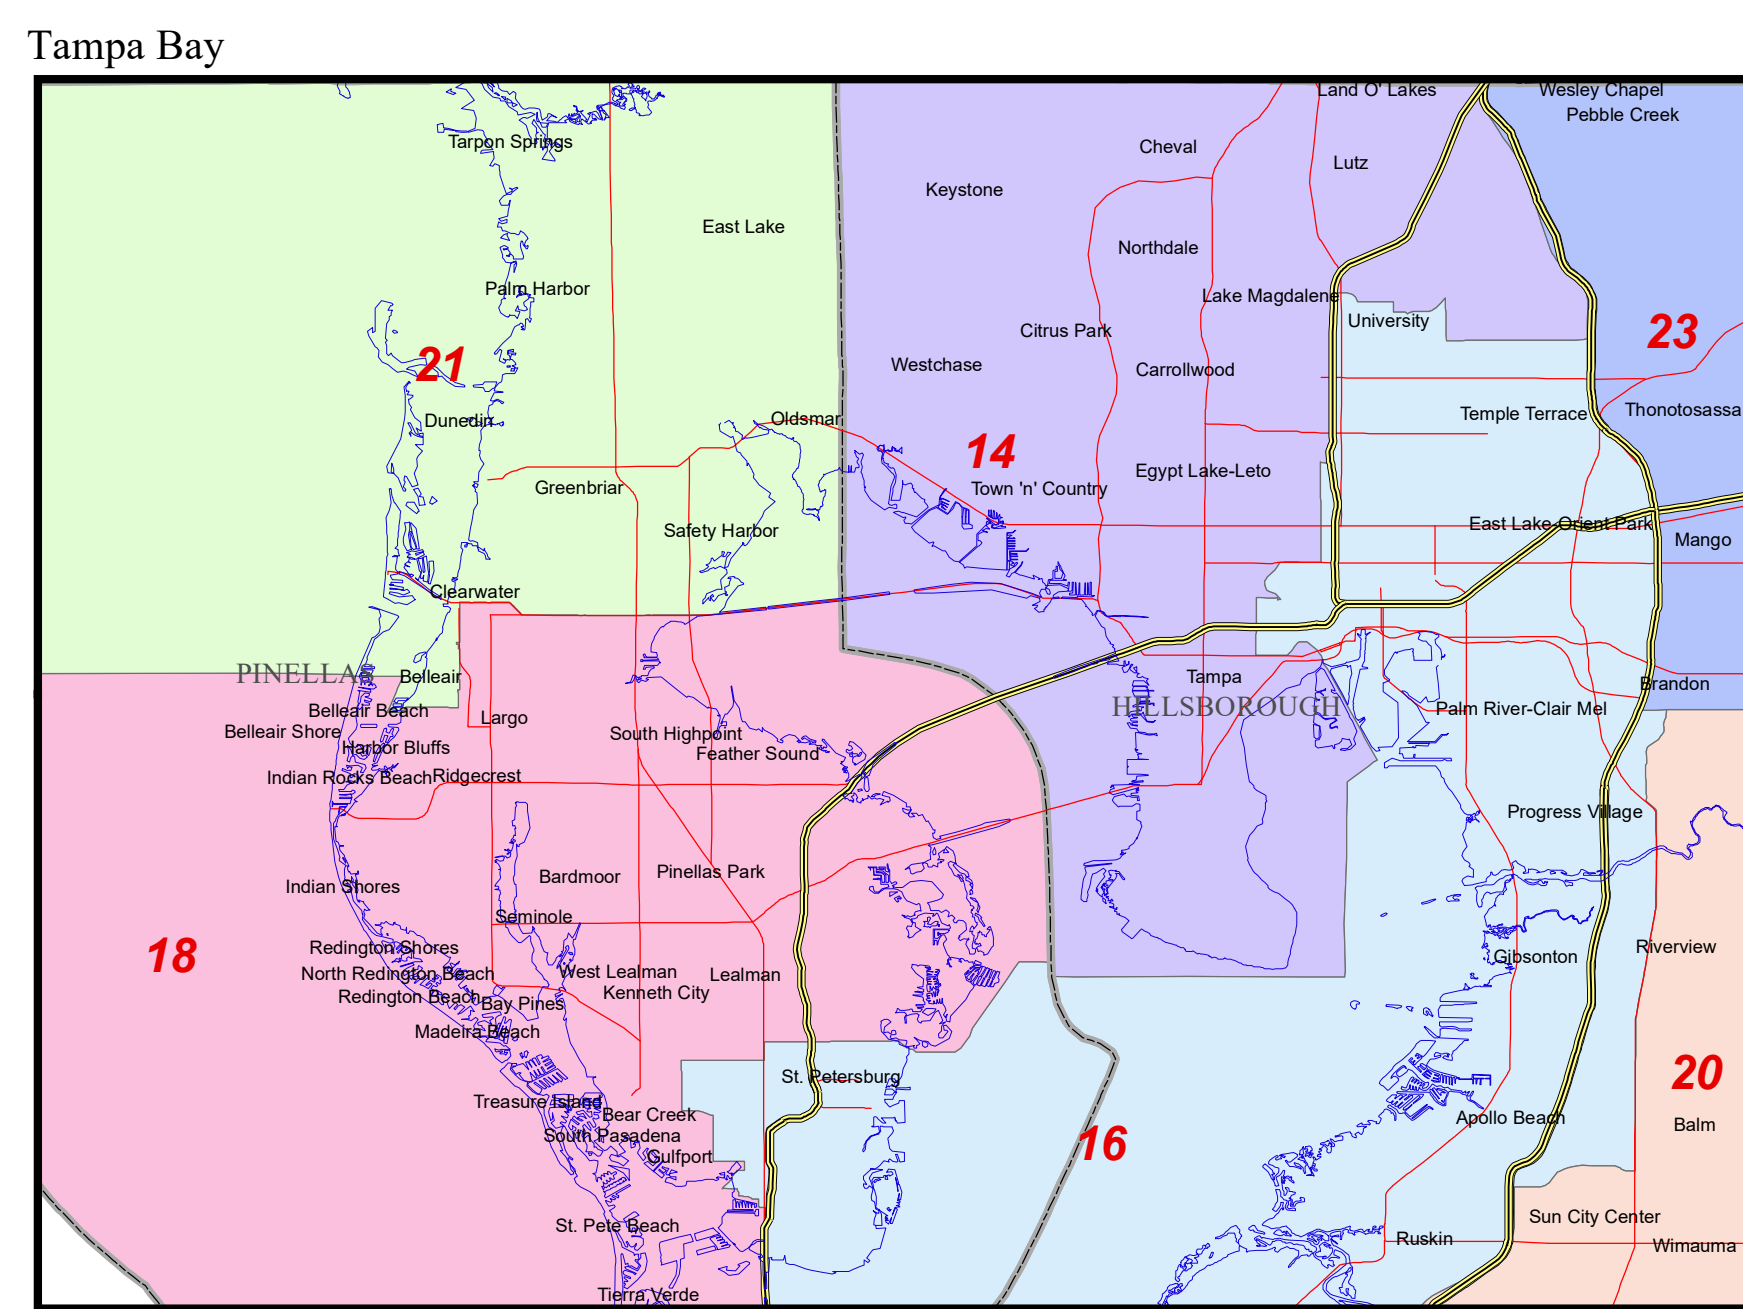

2022 STATE SENATE DISTRICTS

- Legend**
- 17 District Number
 - County Boundary
 - Interstate Highway
 - Major Highway
 - Shoreline

Florida Legislature Office of
Economic & Demographic Research
111 W. Madison St., Rm. 574
Tallahassee, FL 32399-1400
Phone: 850.487.1402
URL: www.edr.state.fl.us
February 3, 2022