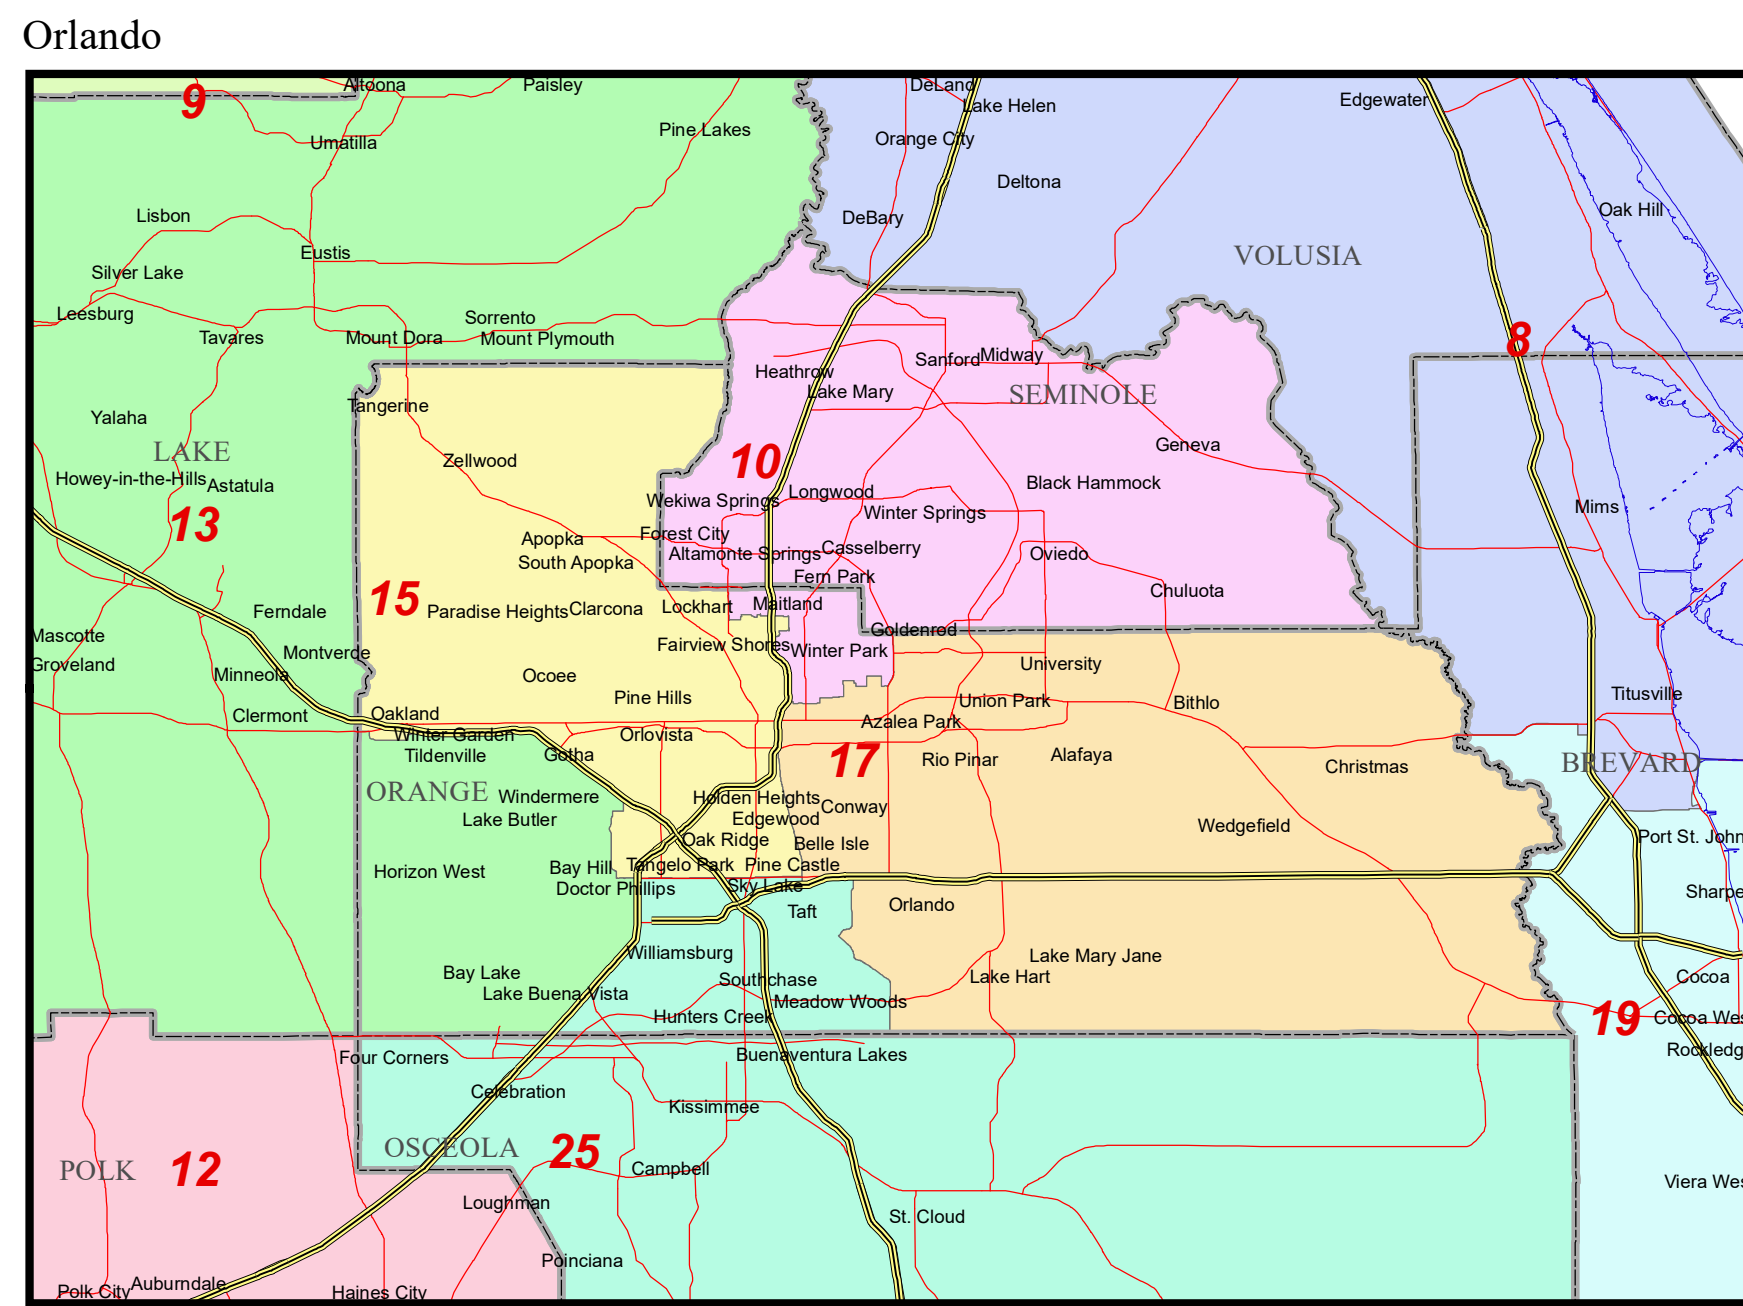

2022 STATE SENATE DISTRICTS

- Legend**
- 17 District Number
 - County Boundary
 - Interstate Highway
 - Major Highway
 - Shoreline

Florida Legislature Office of
Economic & Demographic Research
111 W. Madison St., Rm. 574
Tallahassee, FL 32399-1400
Phone: 850.487.1402
URL: www.edr.state.fl.us
February 3, 2022