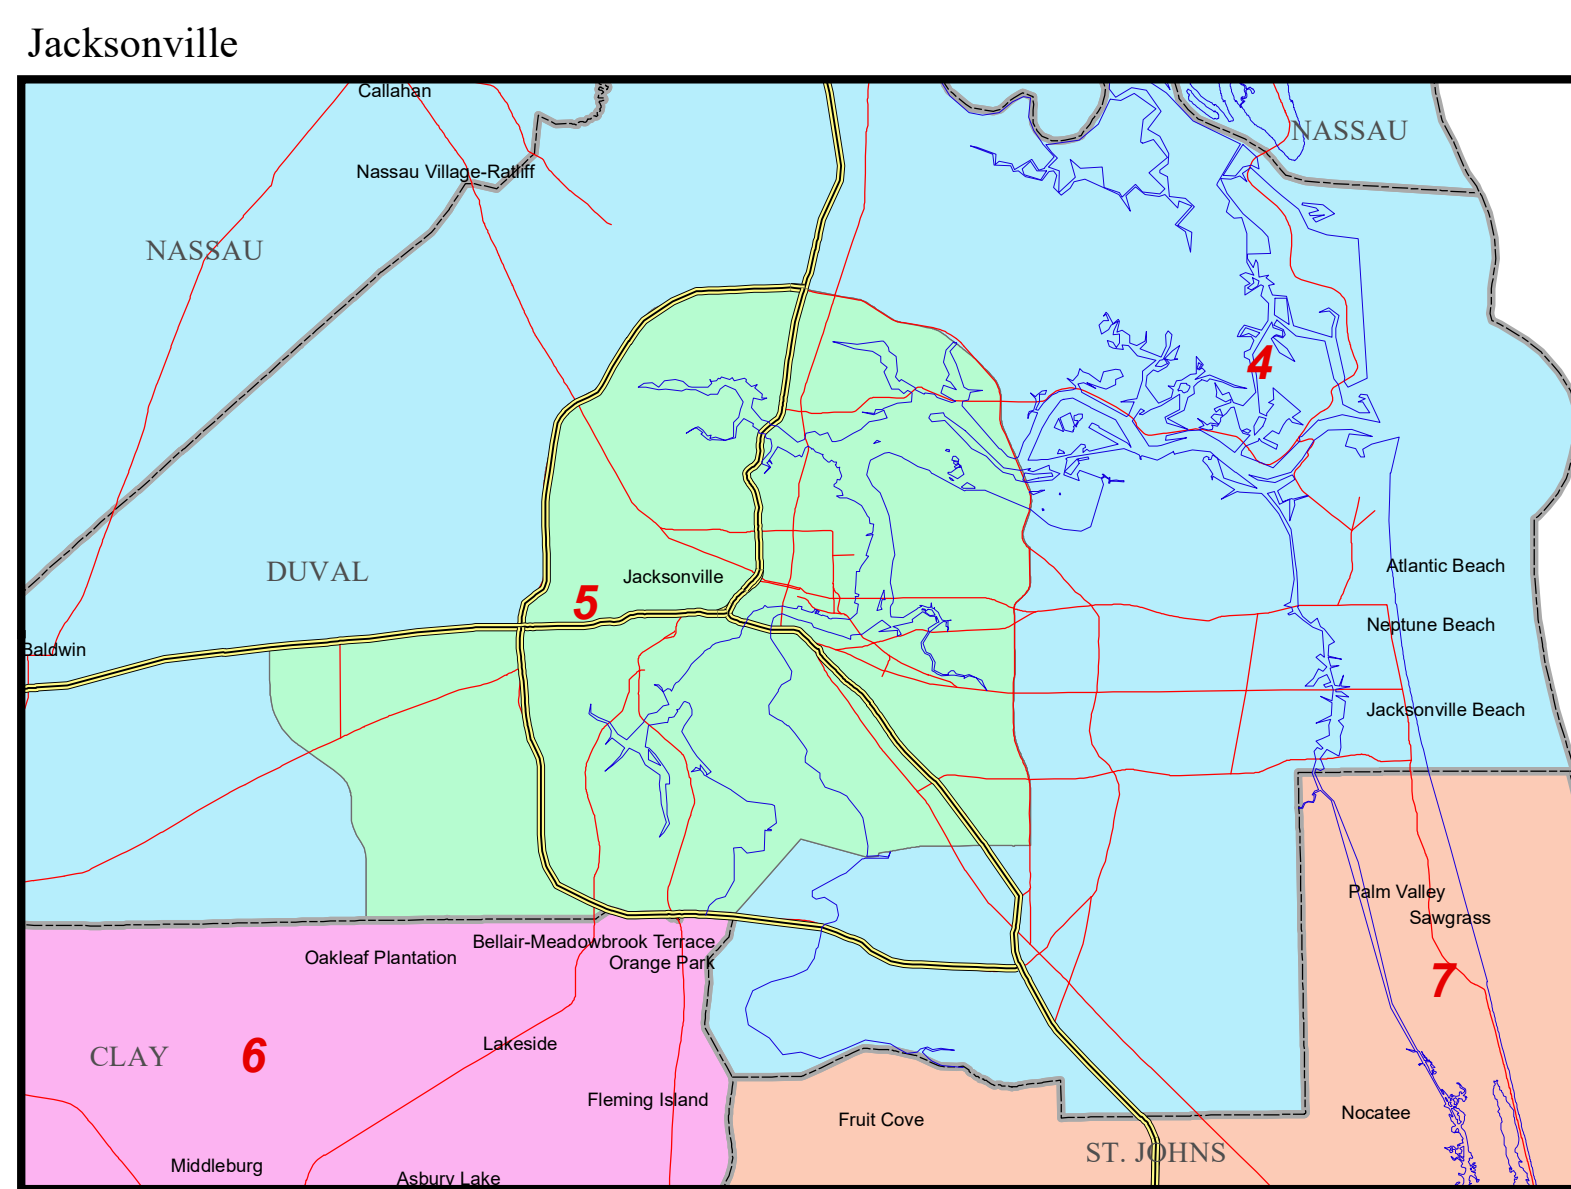

2022 STATE SENATE DISTRICTS

- Legend**
- 17 District Number
 - County Boundary
 - Interstate Highway
 - Major Highway
 - Shoreline

Florida Legislature Office of
Economic & Demographic Research
111 W. Madison St., Rm. 574
Tallahassee, FL 32399-1400
Phone: 850.487.1402
URL: www.edr.state.fl.us
February 3, 2022