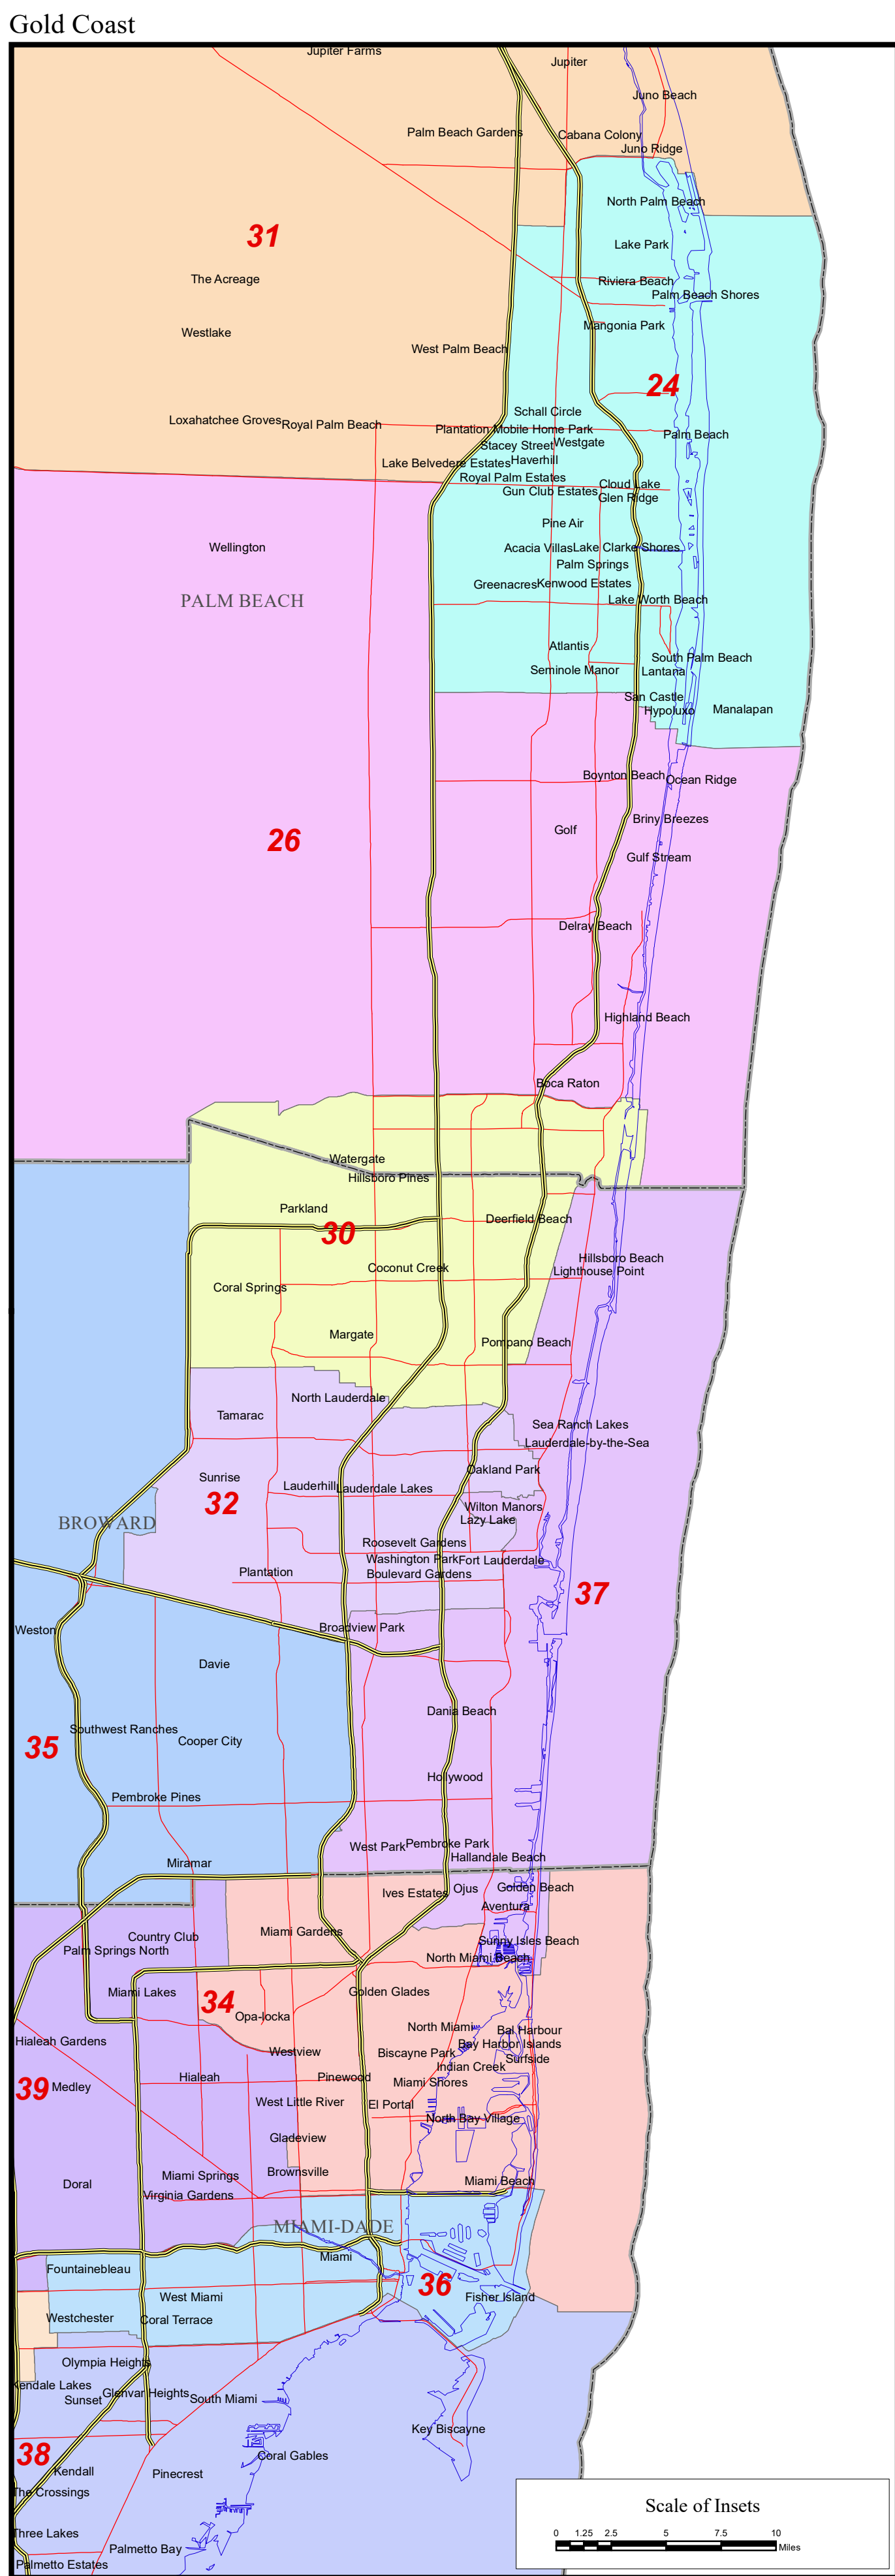

2022 STATE SENATE DISTRICTS

- Legend**
- 17 District Number
 - County Boundary
 - Interstate Highway
 - Major Highway
 - Shoreline

Florida Legislature Office of
Economic & Demographic Research
111 W. Madison St., Rm. 574
Tallahassee, FL 32399-1400
Phone: 850.487.1402
URL: www.edr.state.fl.us
February 3, 2022