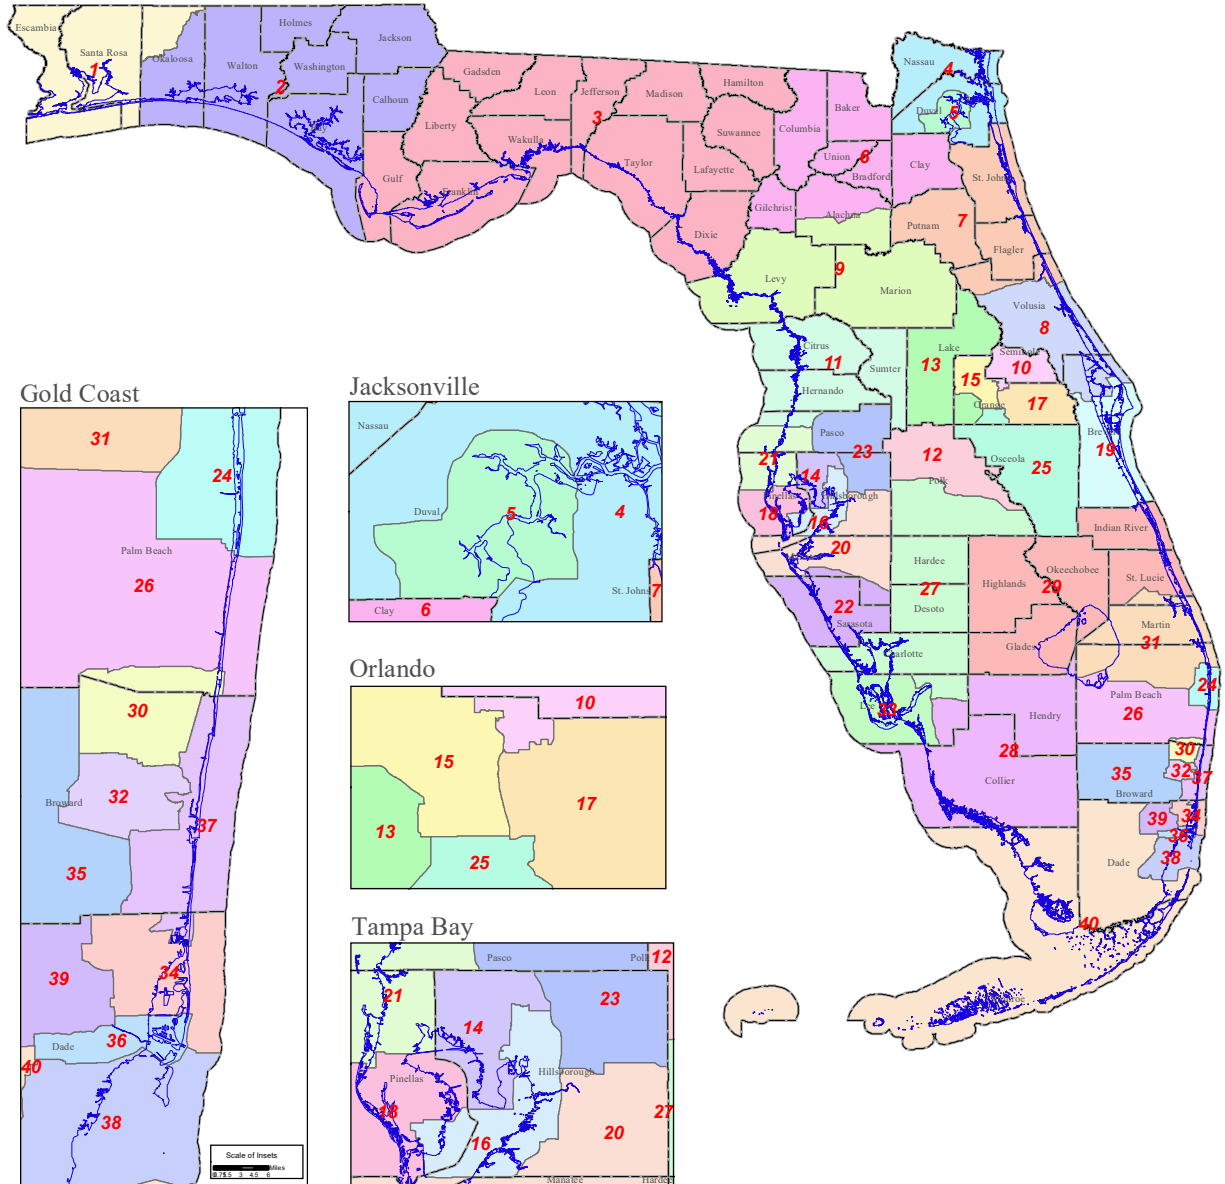

2022 STATE SENATE DISTRICTS

Florida Legislature Office of
Economic & Demographic Research
111 W. Madison St., Rm. 574
Tallahassee, FL 32399-1400
Phone: 850.487.1402
URL: edr.state.fl.us
February 3, 2022

- Legend**
- Shoreline
 - County Boundary
 - District