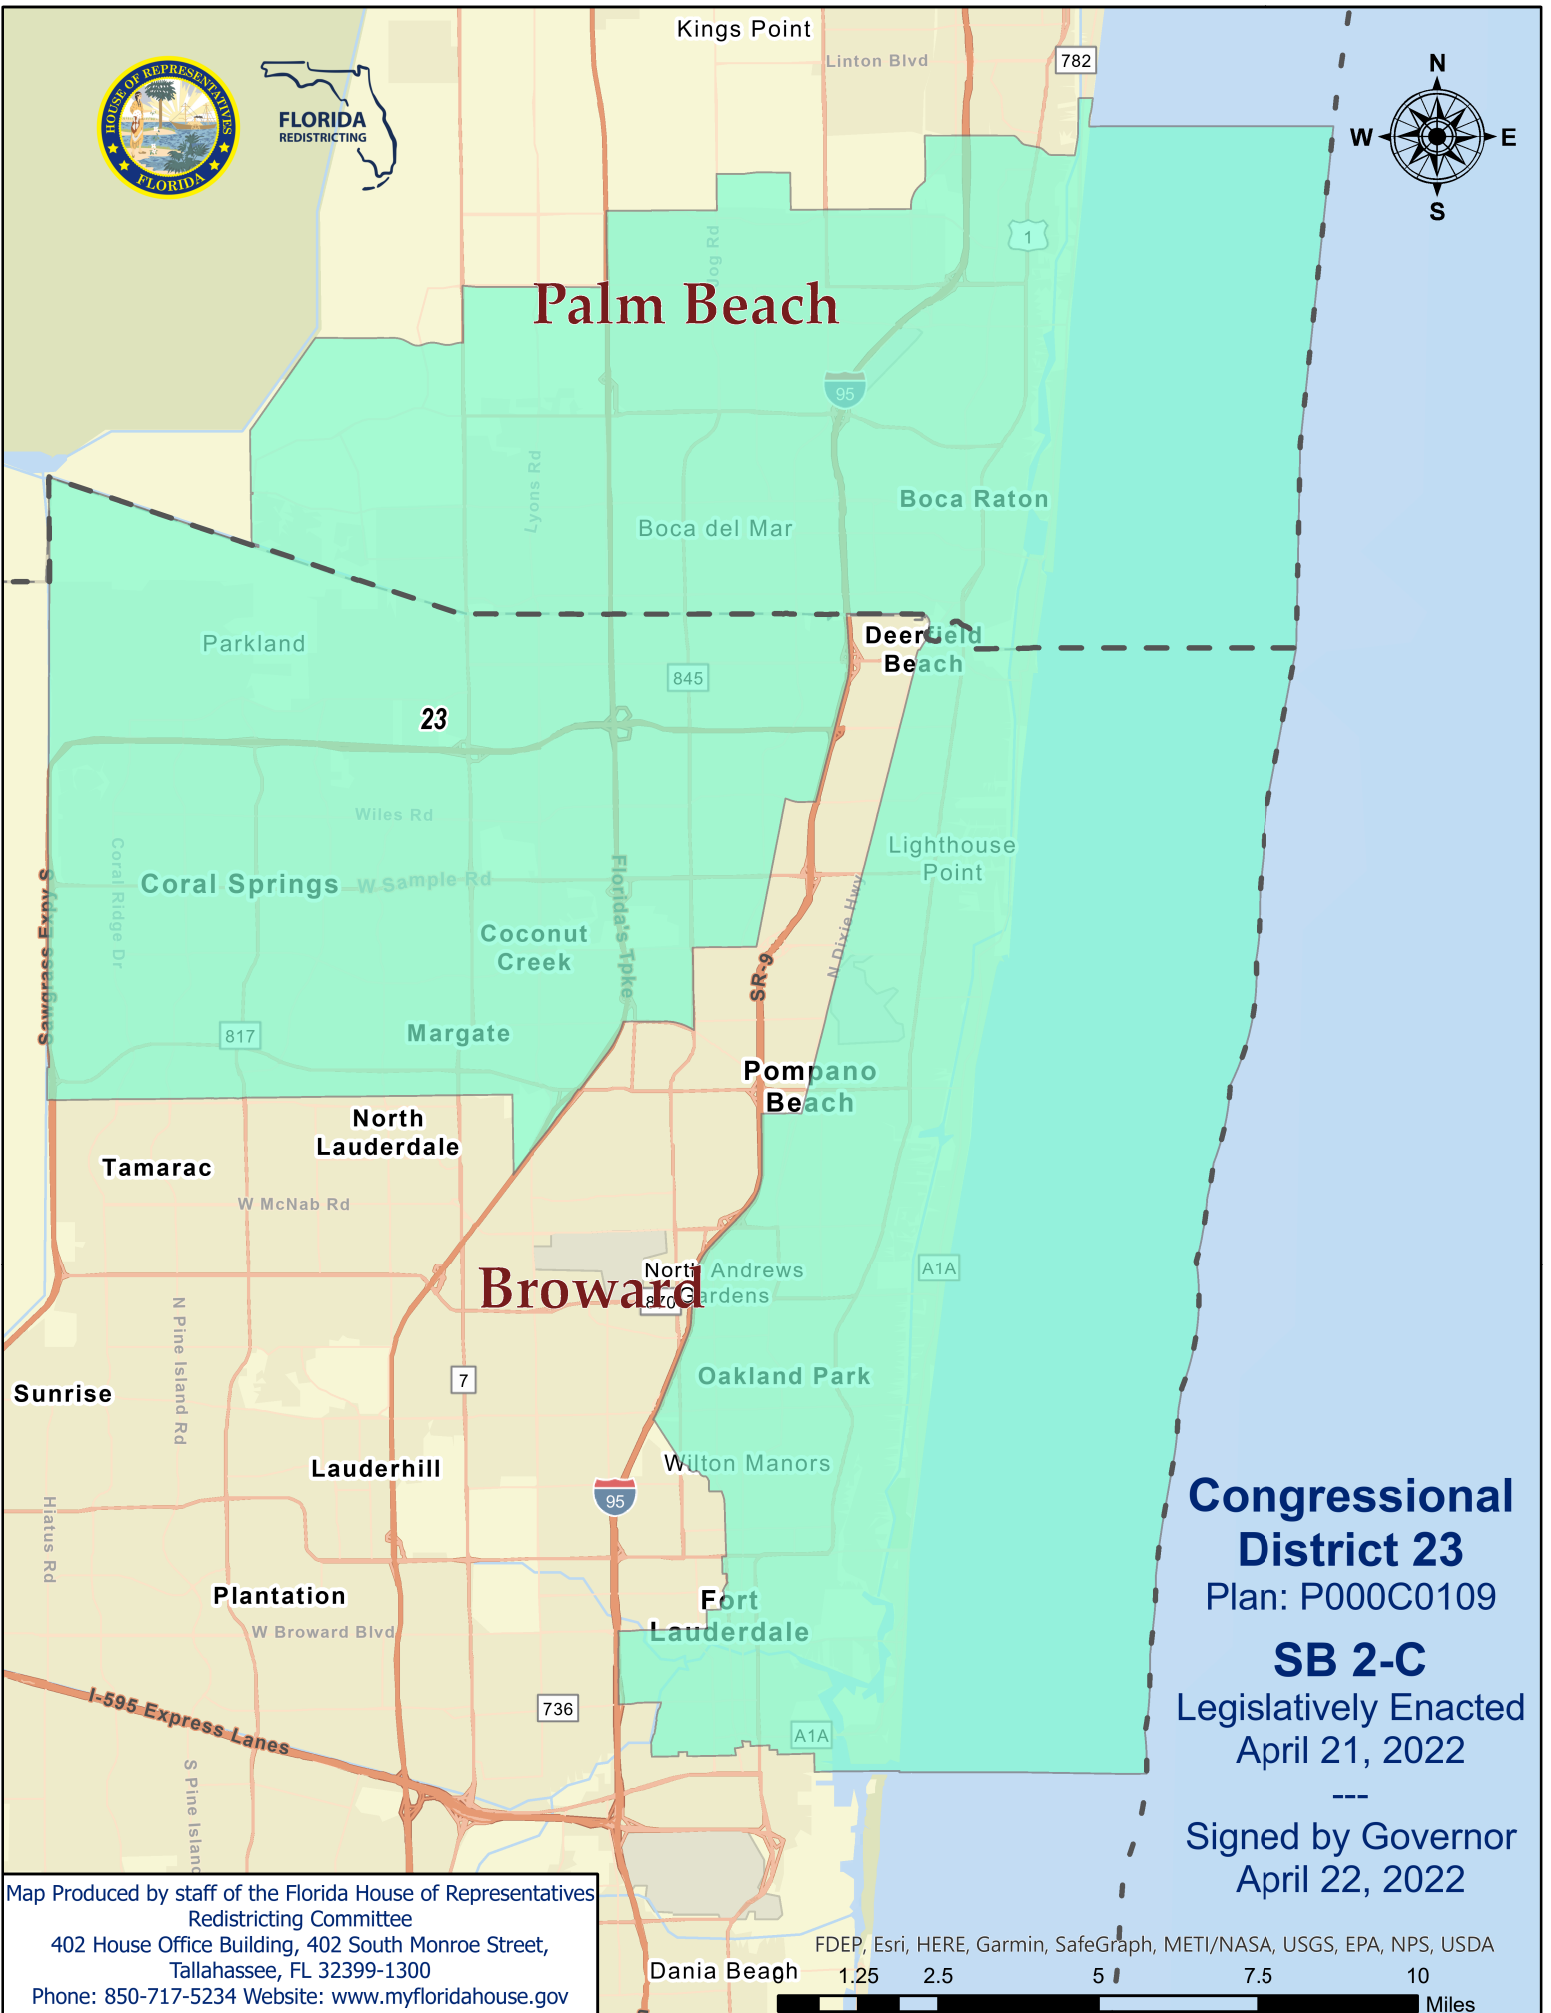

# Palm Beach

**Congressional District 23**  
 Plan: P000C0109  
**SB 2-C**  
 Legislatively Enacted  
 April 21, 2022  
 ---  
 Signed by Governor  
 April 22, 2022

Map Produced by staff of the Florida House of Representatives  
 Redistricting Committee  
 402 House Office Building, 402 South Monroe Street,  
 Tallahassee, FL 32399-1300  
 Phone: 850-717-5234 Website: [www.myfloridahouse.gov](http://www.myfloridahouse.gov)

FDEP, Esri, HERE, Garmin, SafeGraph, METI/NASA, USGS, EPA, NPS, USDA  
 Dania Beach 1.25 2.5 5 7.5 10 Miles