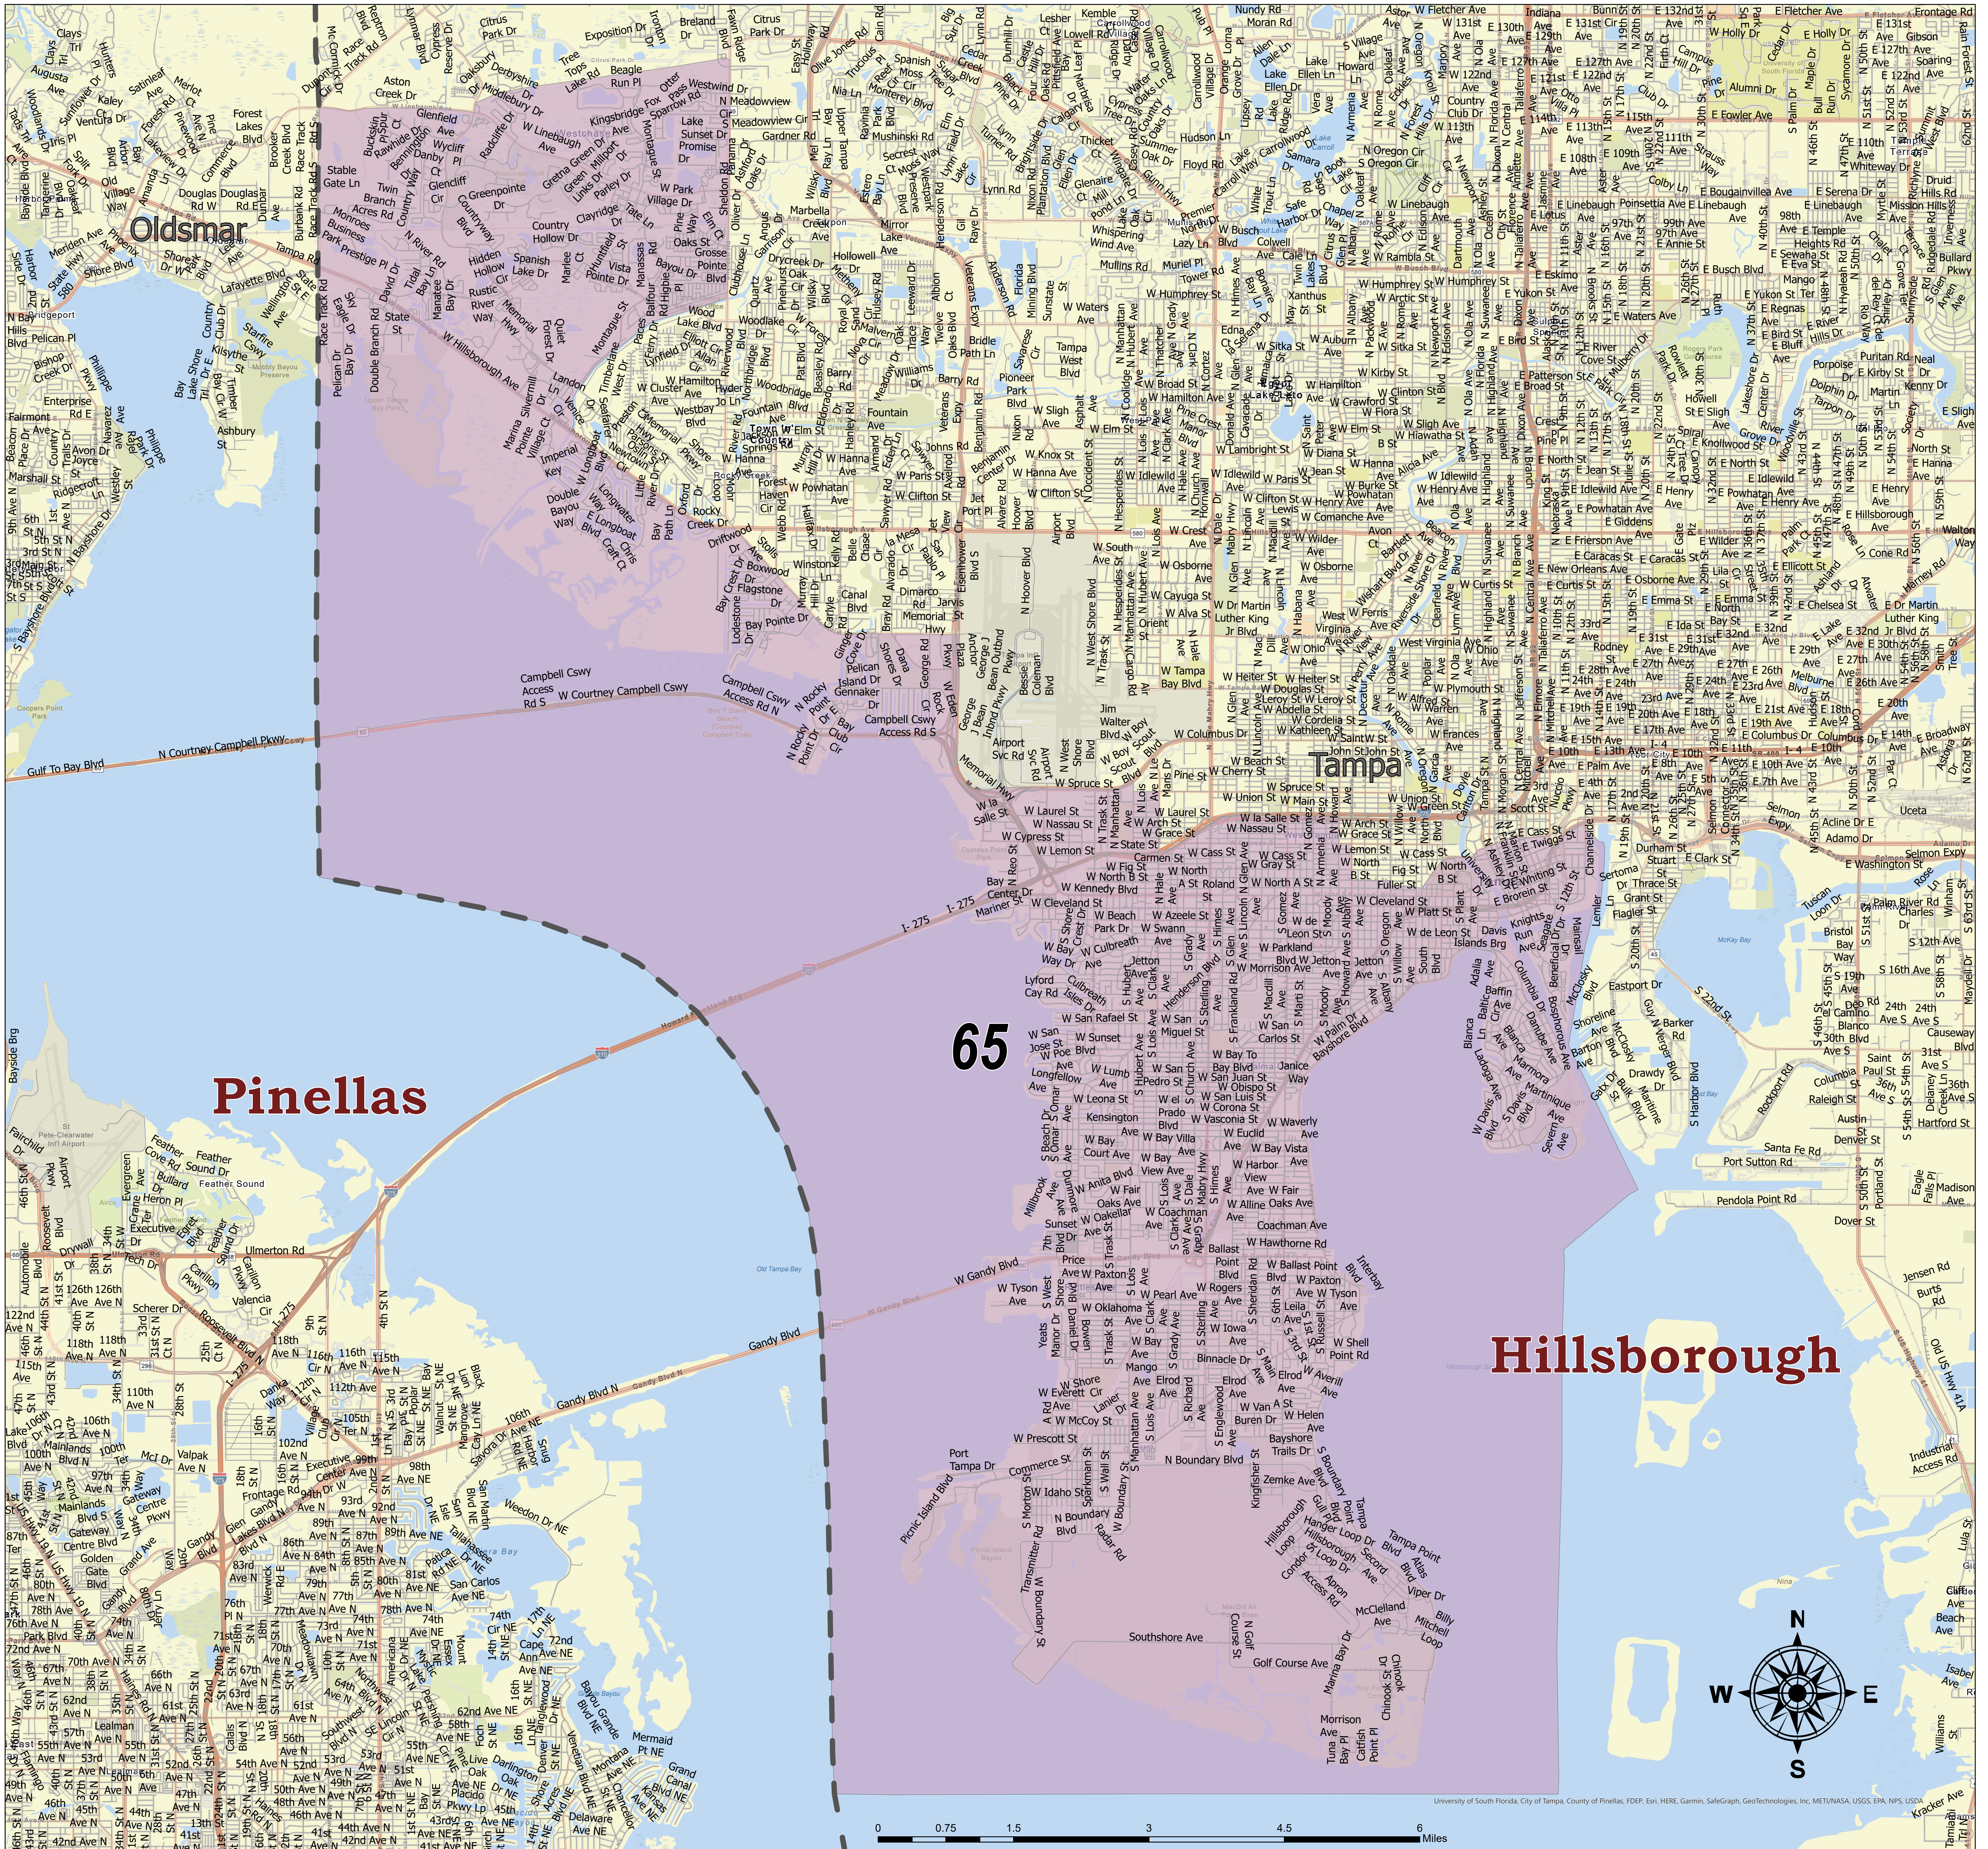

State House District 65 - CS/SJR 100 - H000H8013

Map Produced by staff of the Florida House of Representatives Redistricting Committee
402 House Office Building, 402 South Monroe Street, Tallahassee, FL 32399-1300
Phone: 850-717-5234 Website: www.myfloridahouse.gov