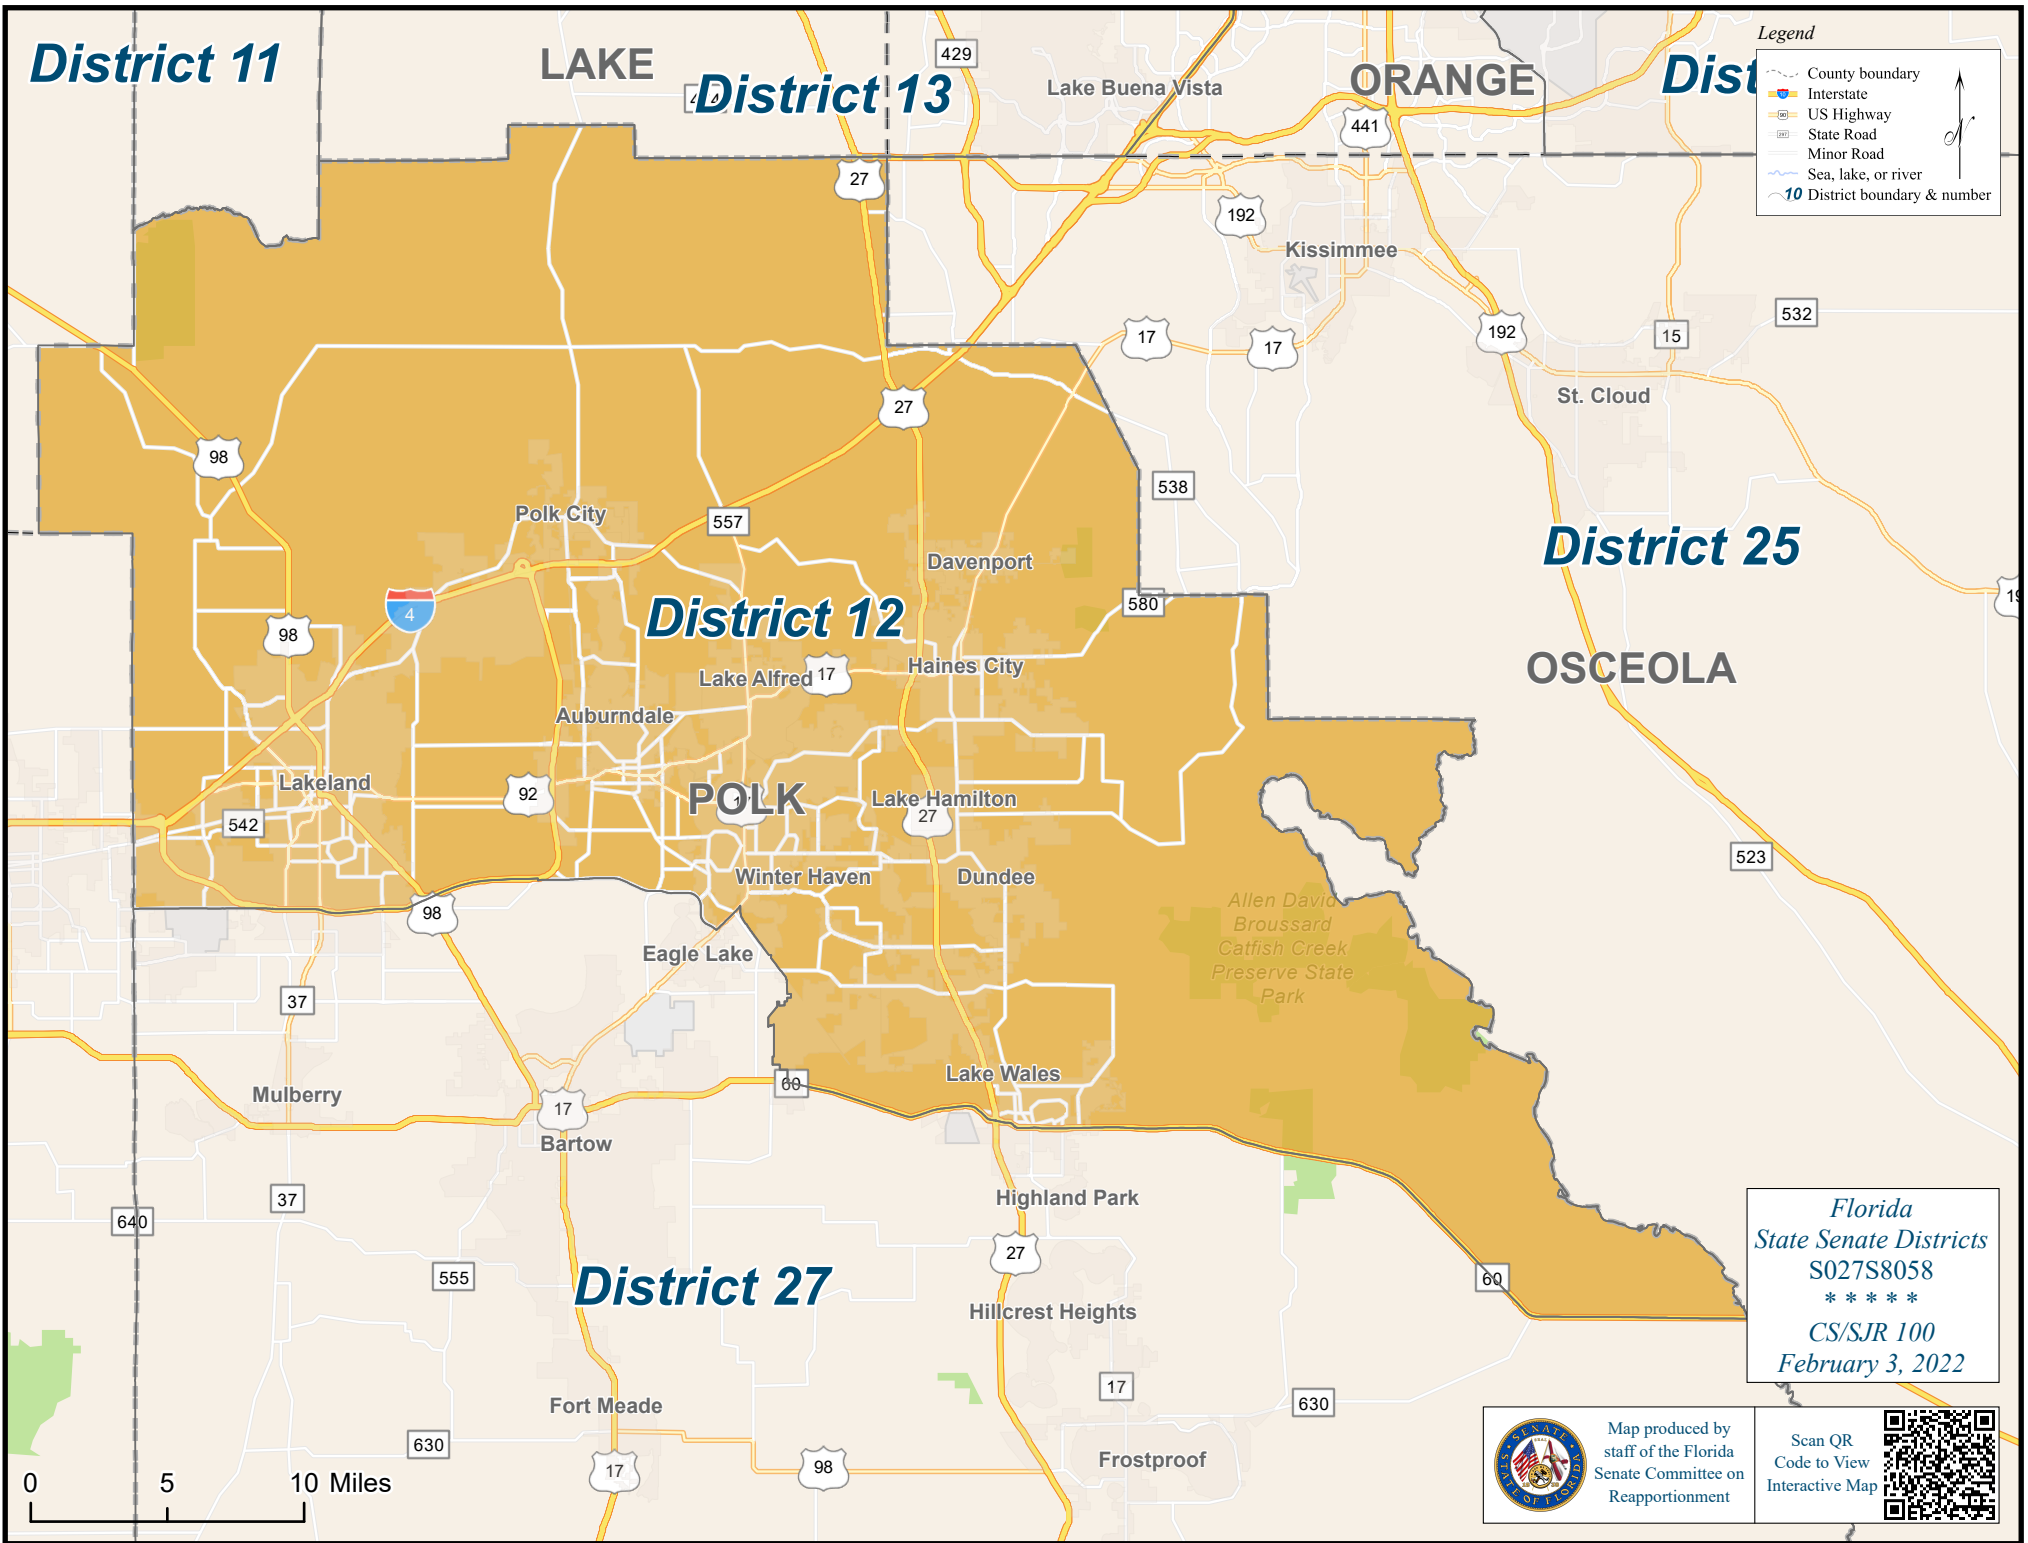

District 11

LAKE

District 13

Lake Buena Vista

ORANGE

District 14

Legend

- County boundary
- Interstate
- US Highway
- State Road
- Minor Road
- Sea, lake, or river
- 10** District boundary & number

District 25

OSCEOLA

District 12

POLK

District 27

0 5 10 Miles

*Florida
State Senate Districts
S027S8058

CS/SJR 100
February 3, 2022*

Map produced by
staff of the Florida
Senate Committee on
Reapportionment

Scan QR
Code to View
Interactive Map