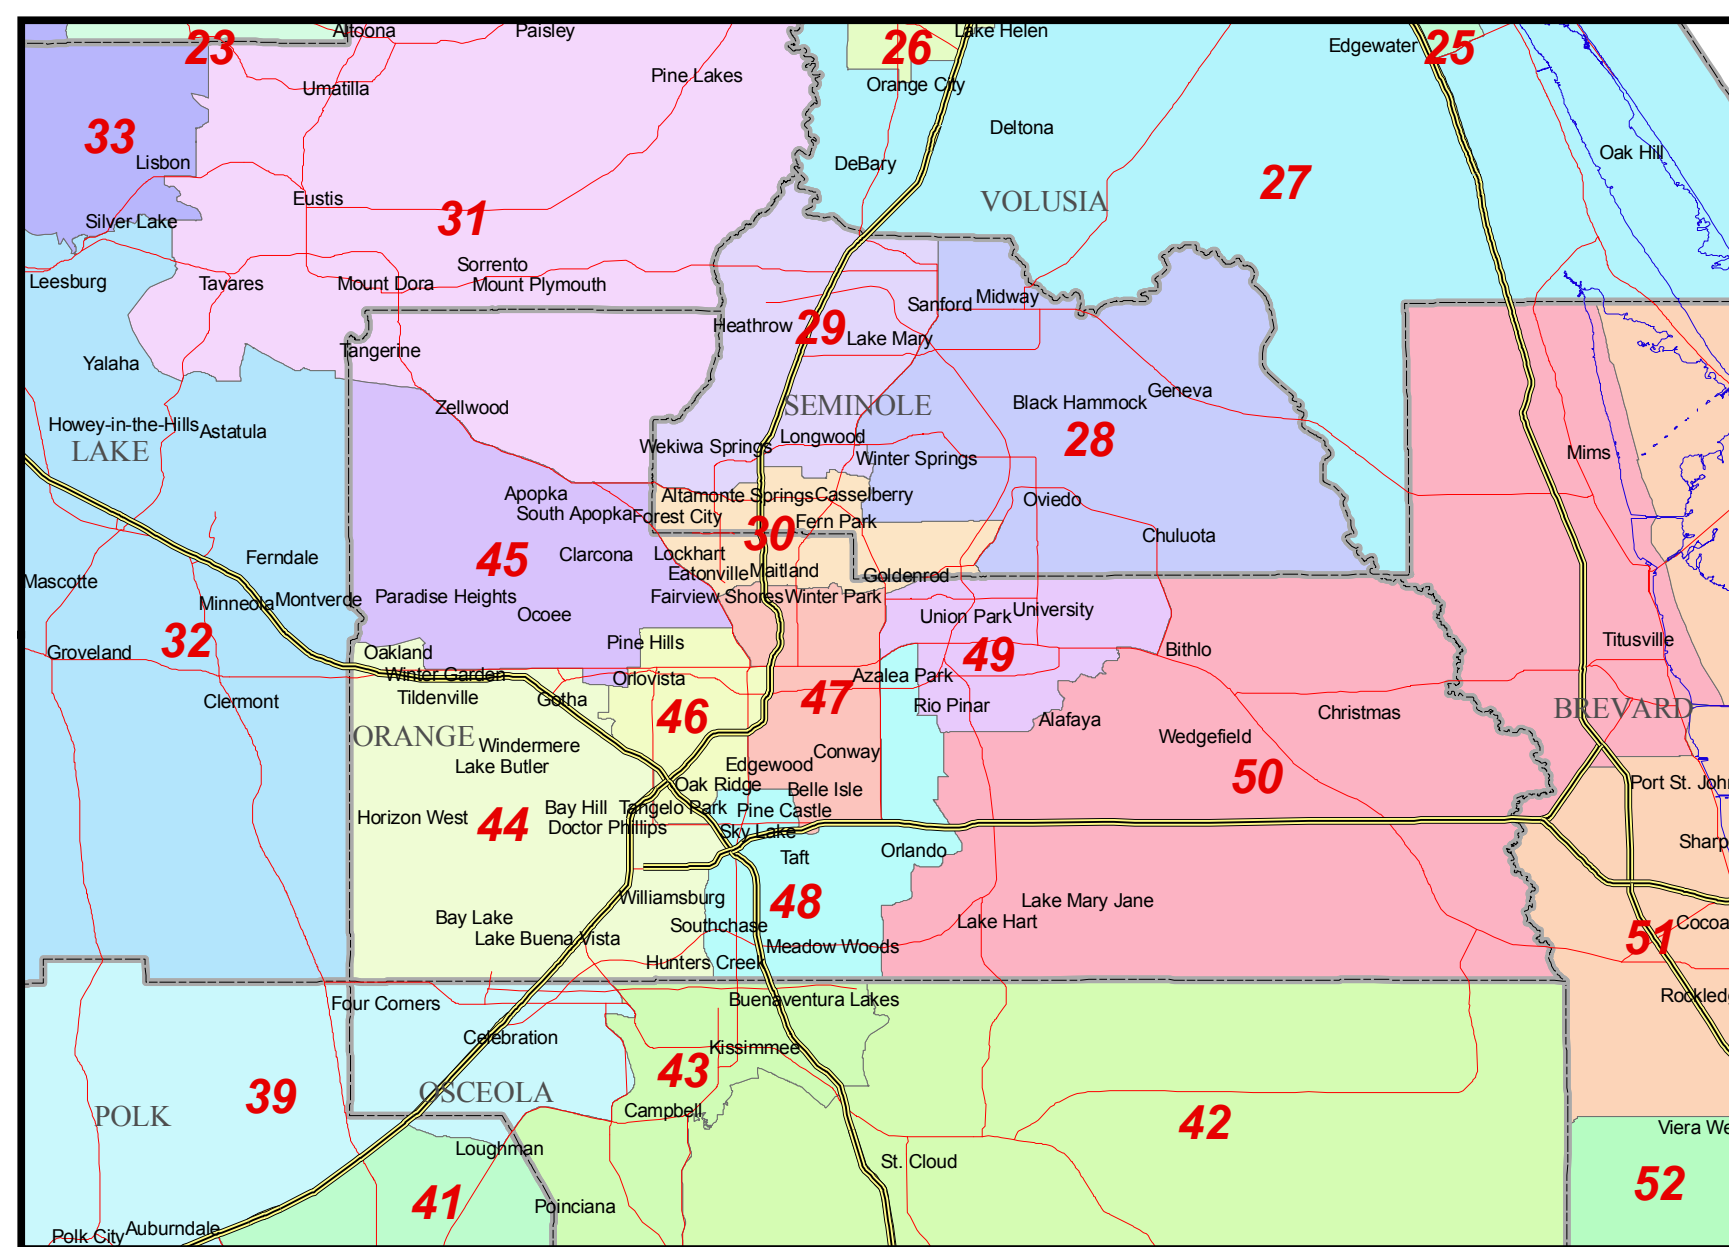

2012 STATE HOUSE DISTRICTS

- Legend**
- 17 District Number
 - County Boundary
 - Interstate Highway
 - Major Highway
 - Shoreline

Florida Legislature Office of Economic & Demographic Research
 111 W. Madison St., Rm. 574
 Tallahassee, FL 32399-1400
 Phone: 850.487.1402
 URL: www.edr.state.fl.us
 February 2012