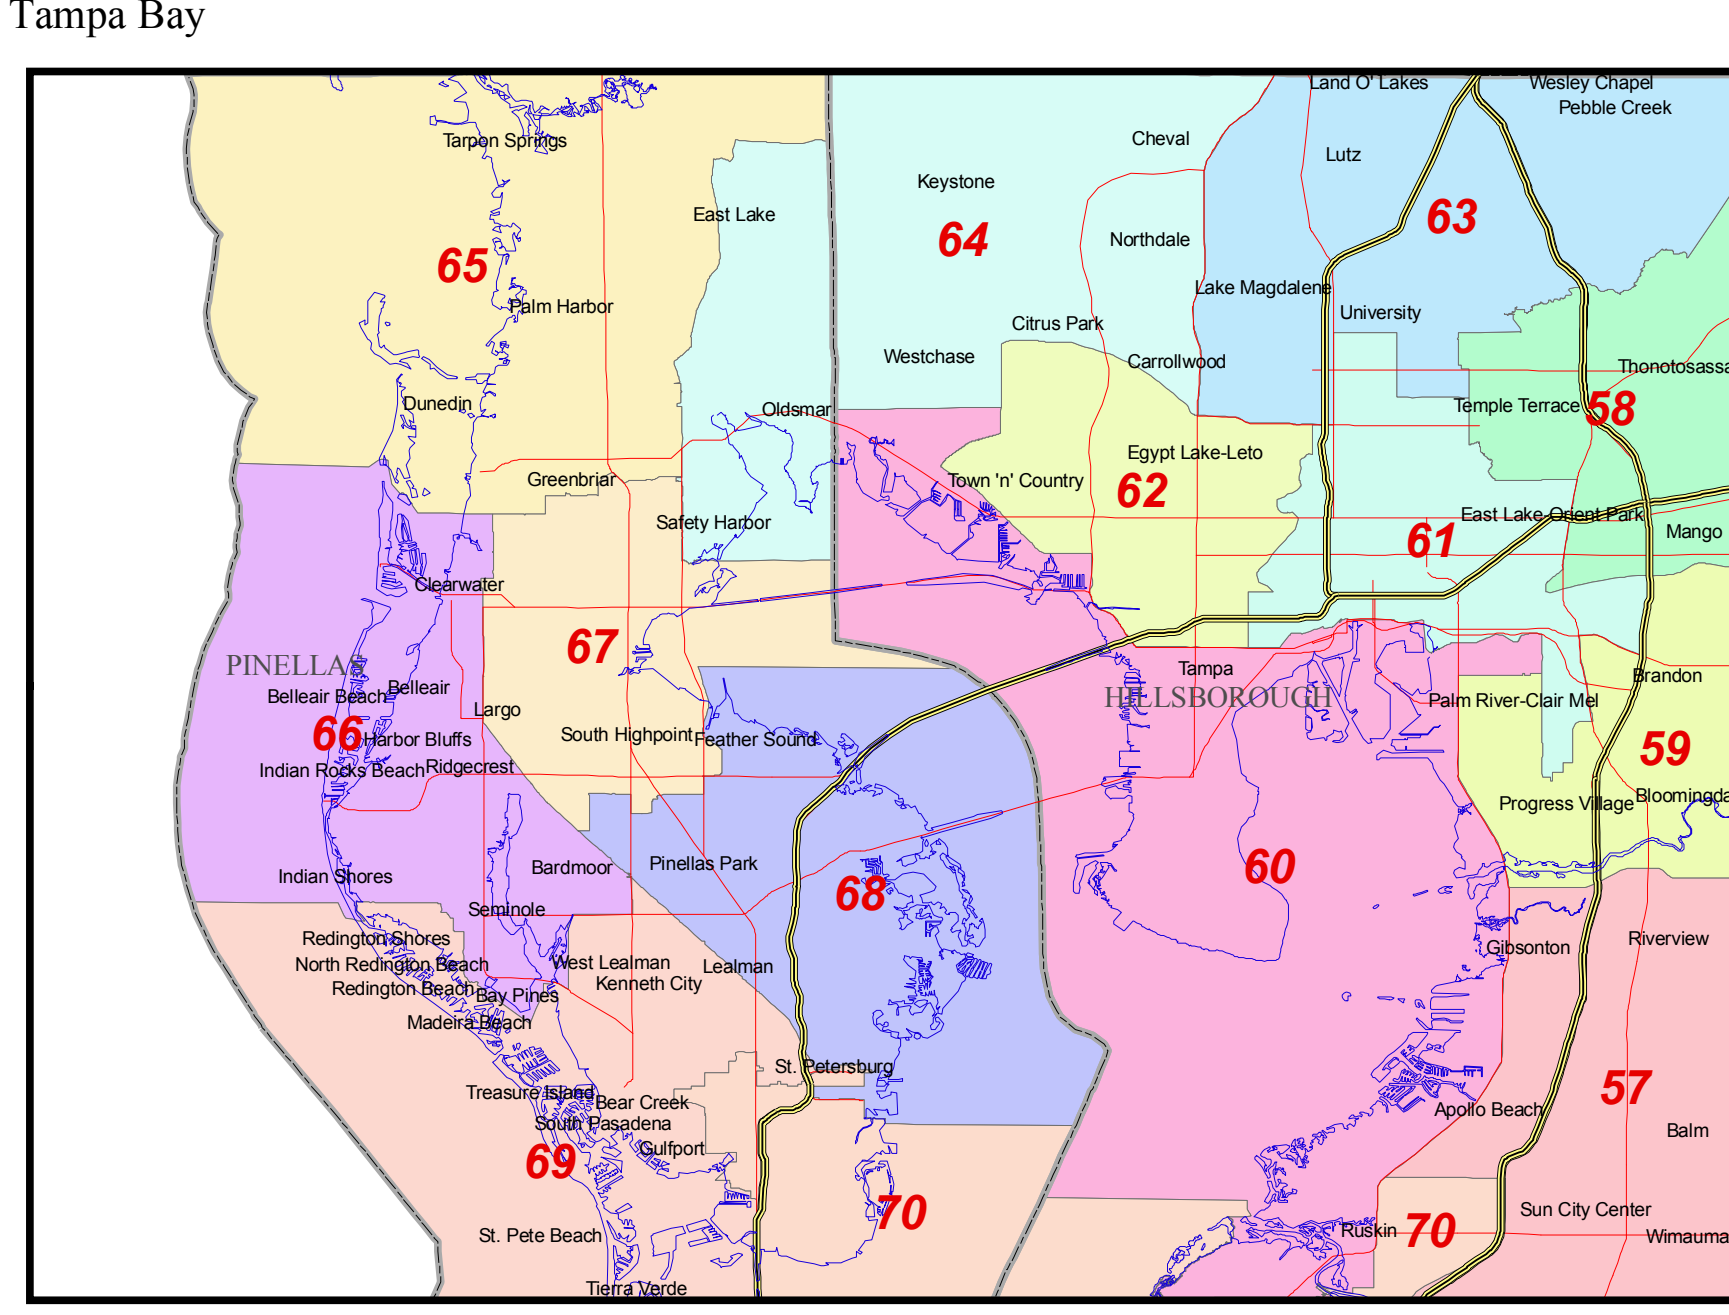

2012 STATE HOUSE DISTRICTS

- Legend**
- 17 District Number
 - County Boundary
 - Interstate Highway
 - Major Highway
 - Shoreline

Florida Legislature Office of Economic & Demographic Research
 111 W. Madison St., Rm. 574
 Tallahassee, FL 32399-1400
 Phone: 850.487.1402
 URL: www.edr.state.fl.us
 February 2012