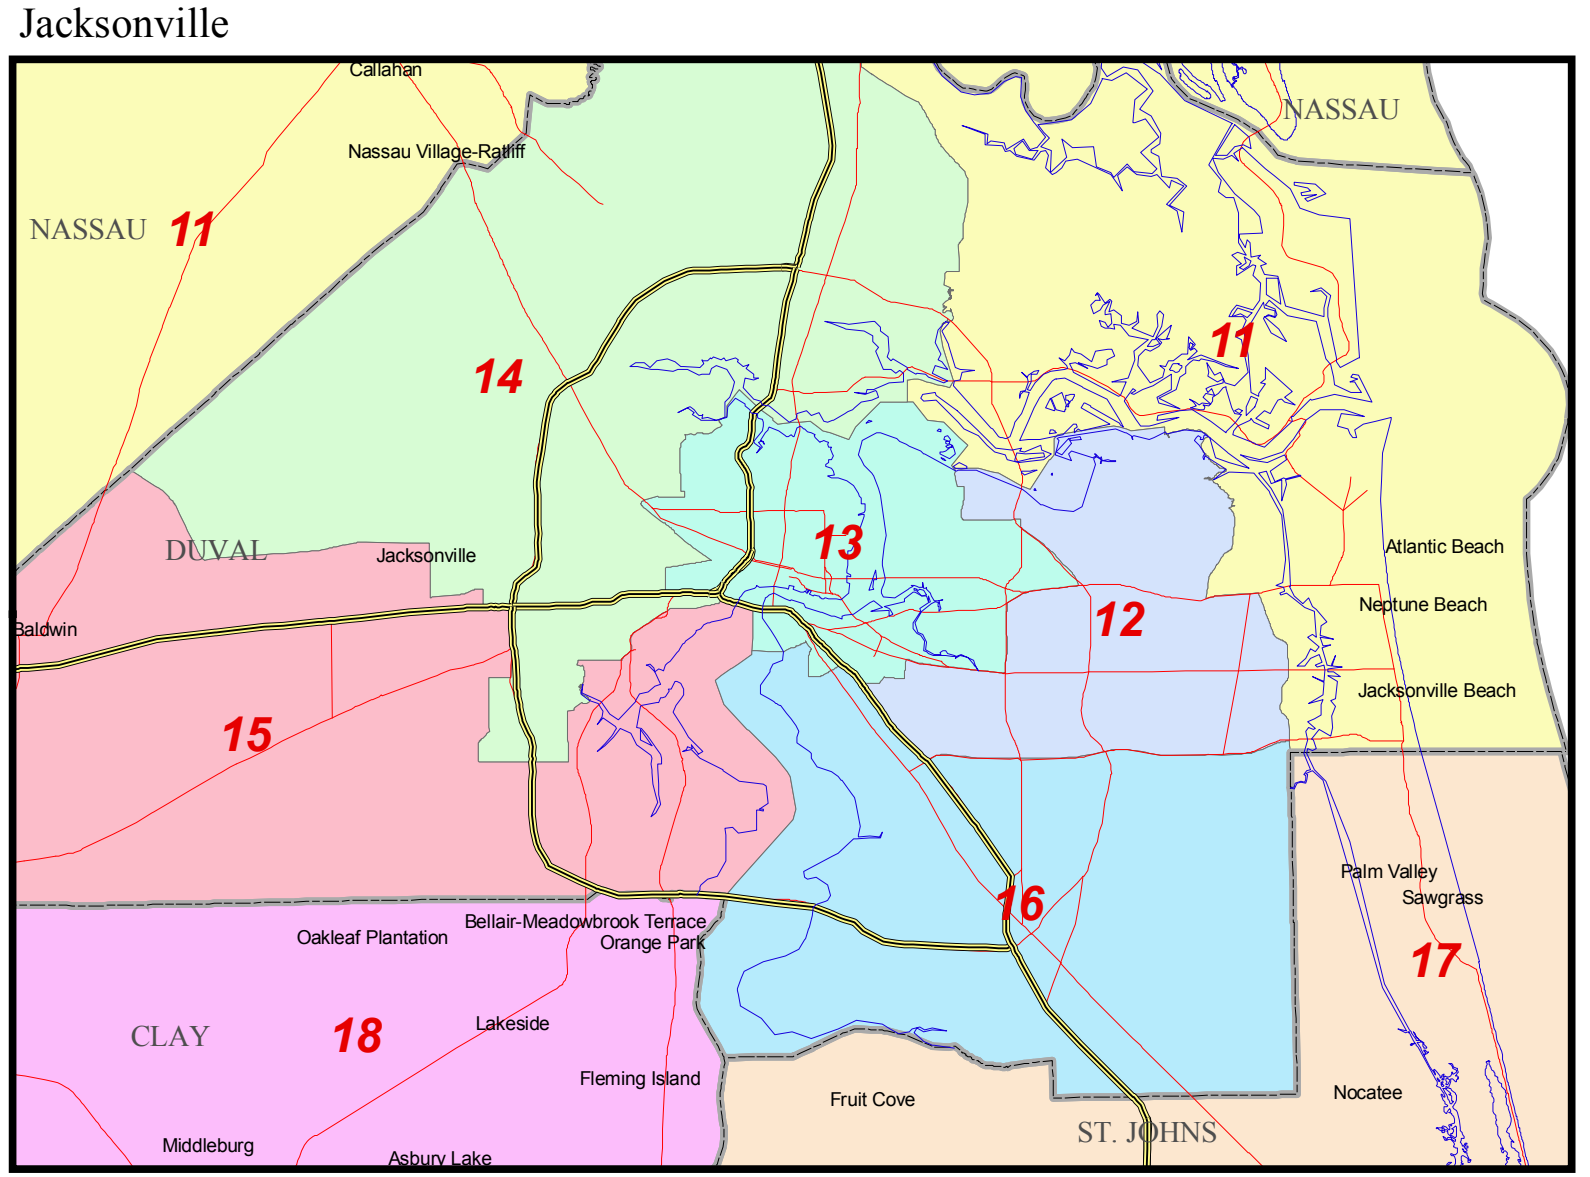

2012 STATE HOUSE DISTRICTS

- Legend**
- 17 District Number
 - County Boundary
 - Interstate Highway
 - Major Highway
 - Shoreline

Florida Legislature Office of Economic & Demographic Research
 111 W. Madison St., Rm. 574
 Tallahassee, FL 32399-1400
 Phone: 850.487.1402
 URL: www.edr.state.fl.us
 February 2012