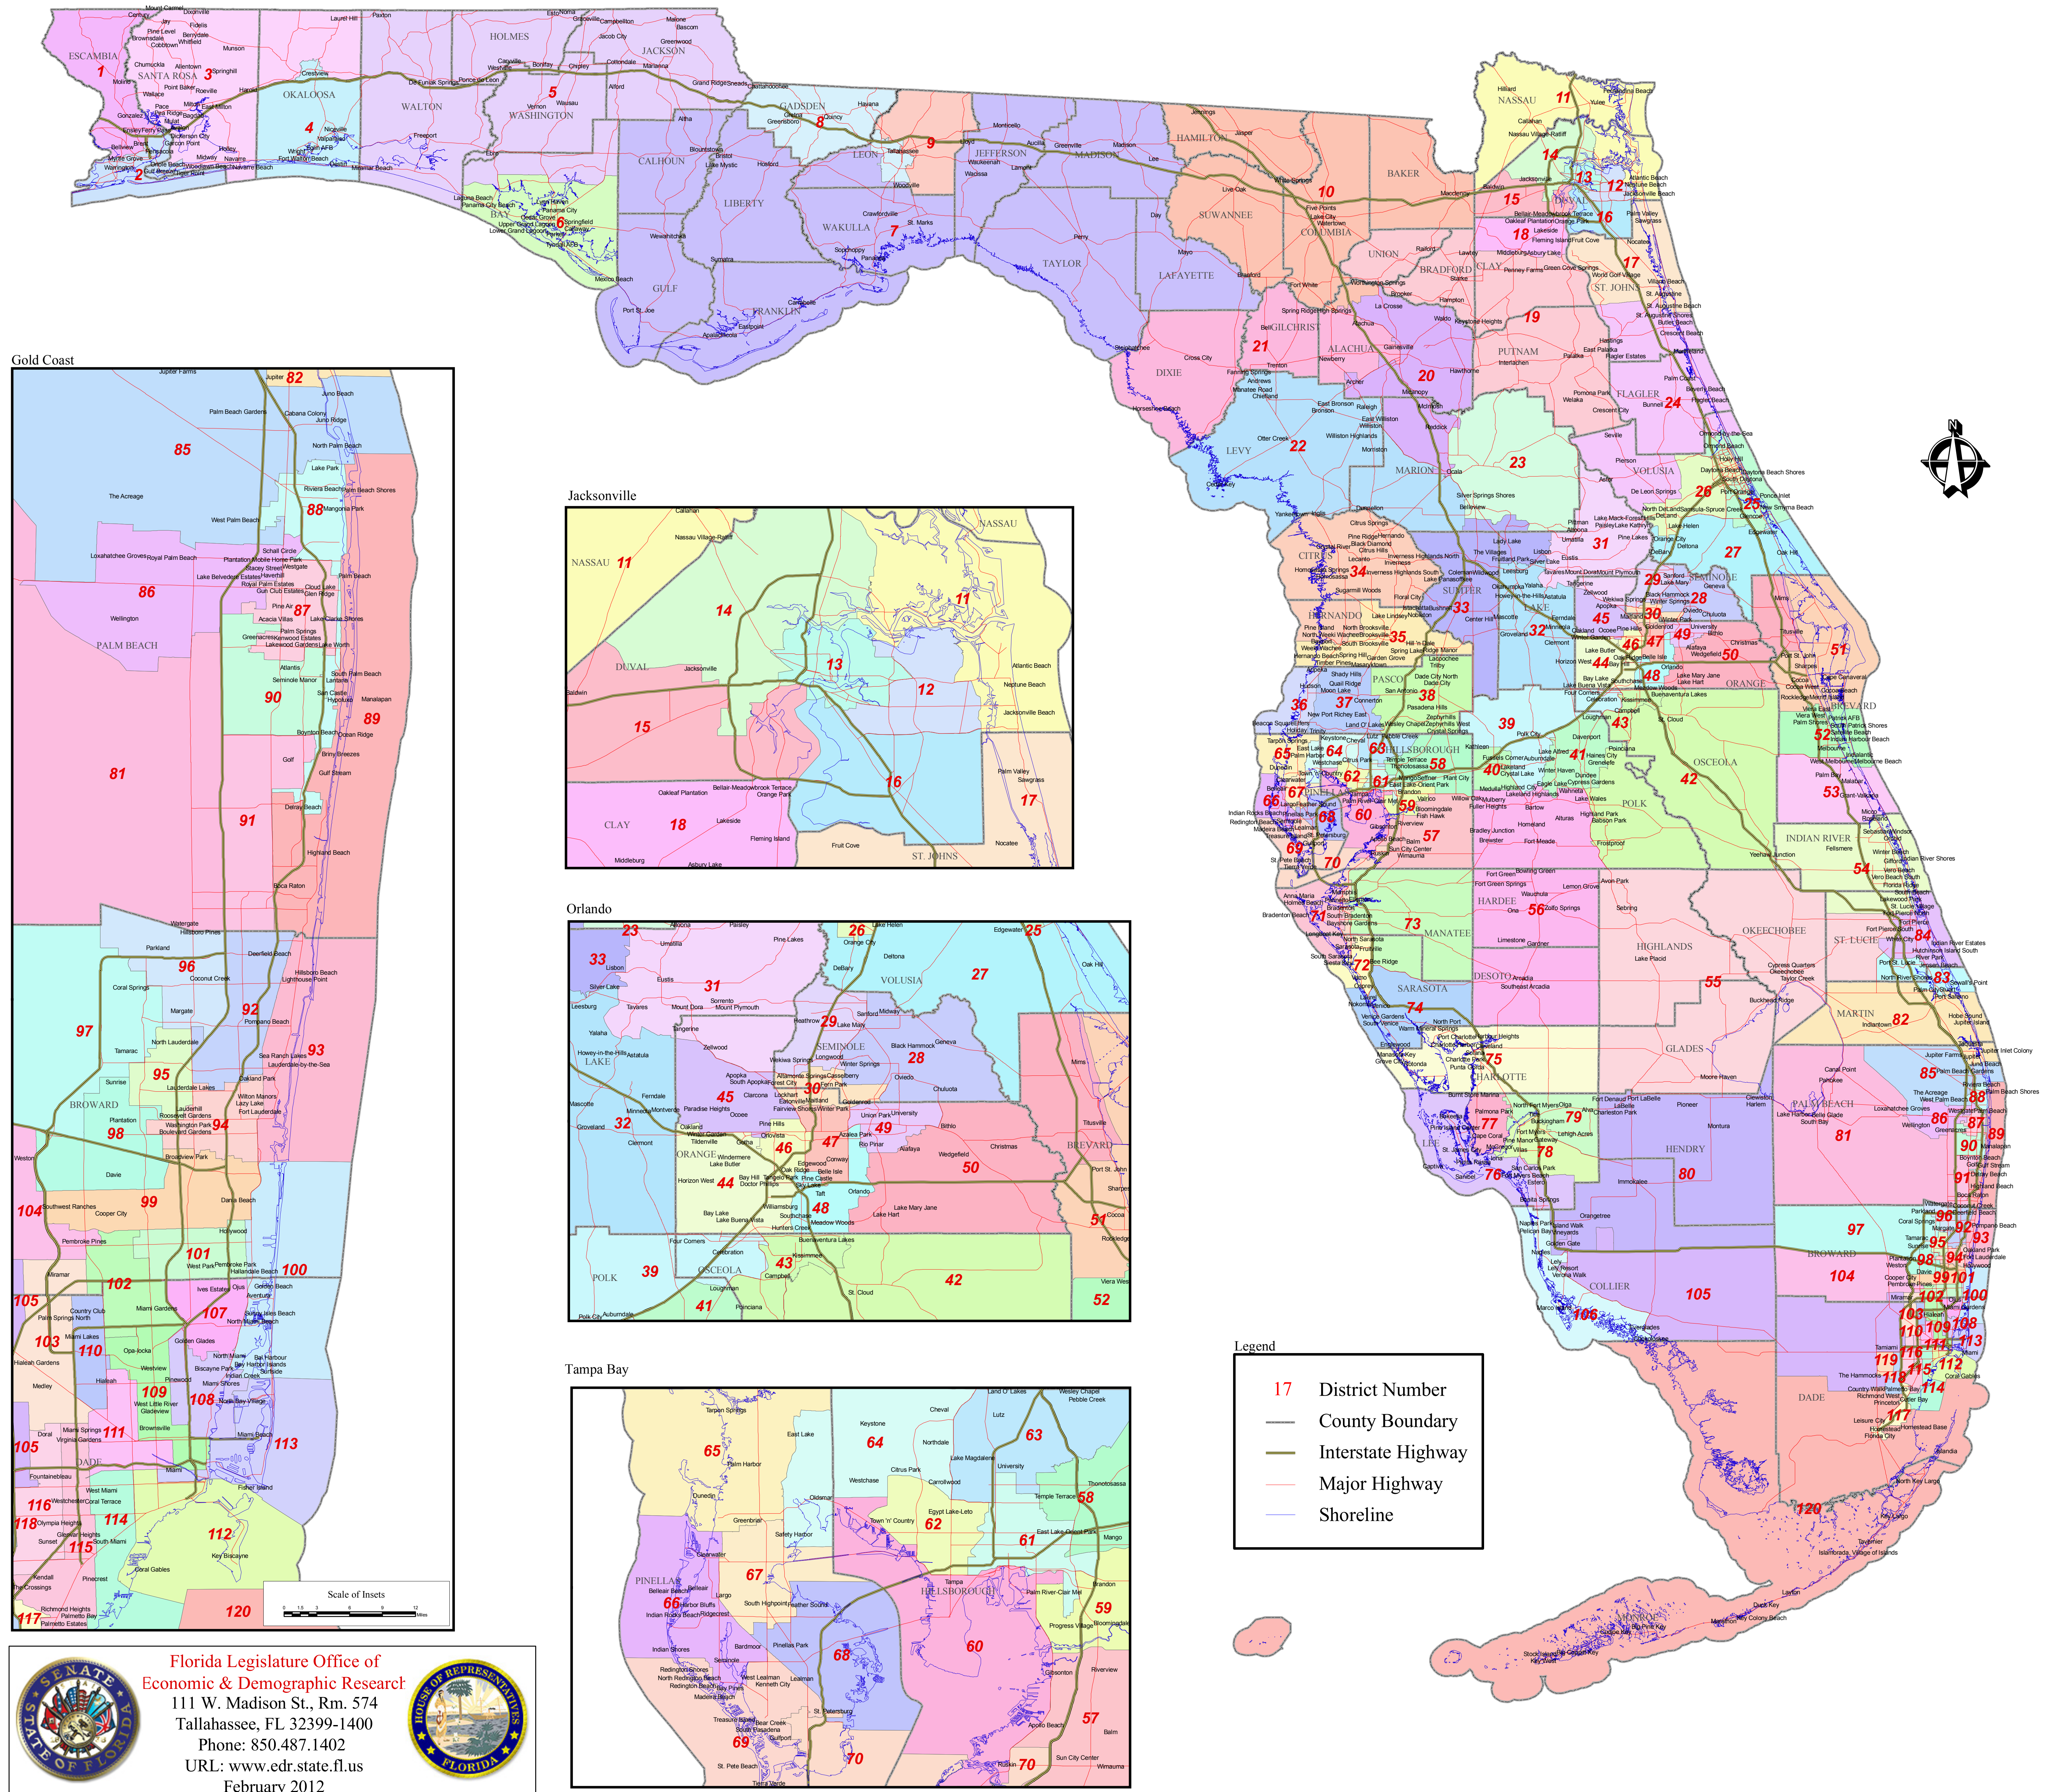

2012 STATE HOUSE DISTRICTS

- Legend**
- 17 District Number
 - County Boundary
 - Interstate Highway
 - Major Highway
 - Shoreline

Florida Legislature Office of Economic & Demographic Research
 111 W. Madison St., Rm. 574
 Tallahassee, FL 32399-1400
 Phone: 850.487.1402
 URL: www.edr.state.fl.us
 February 2012