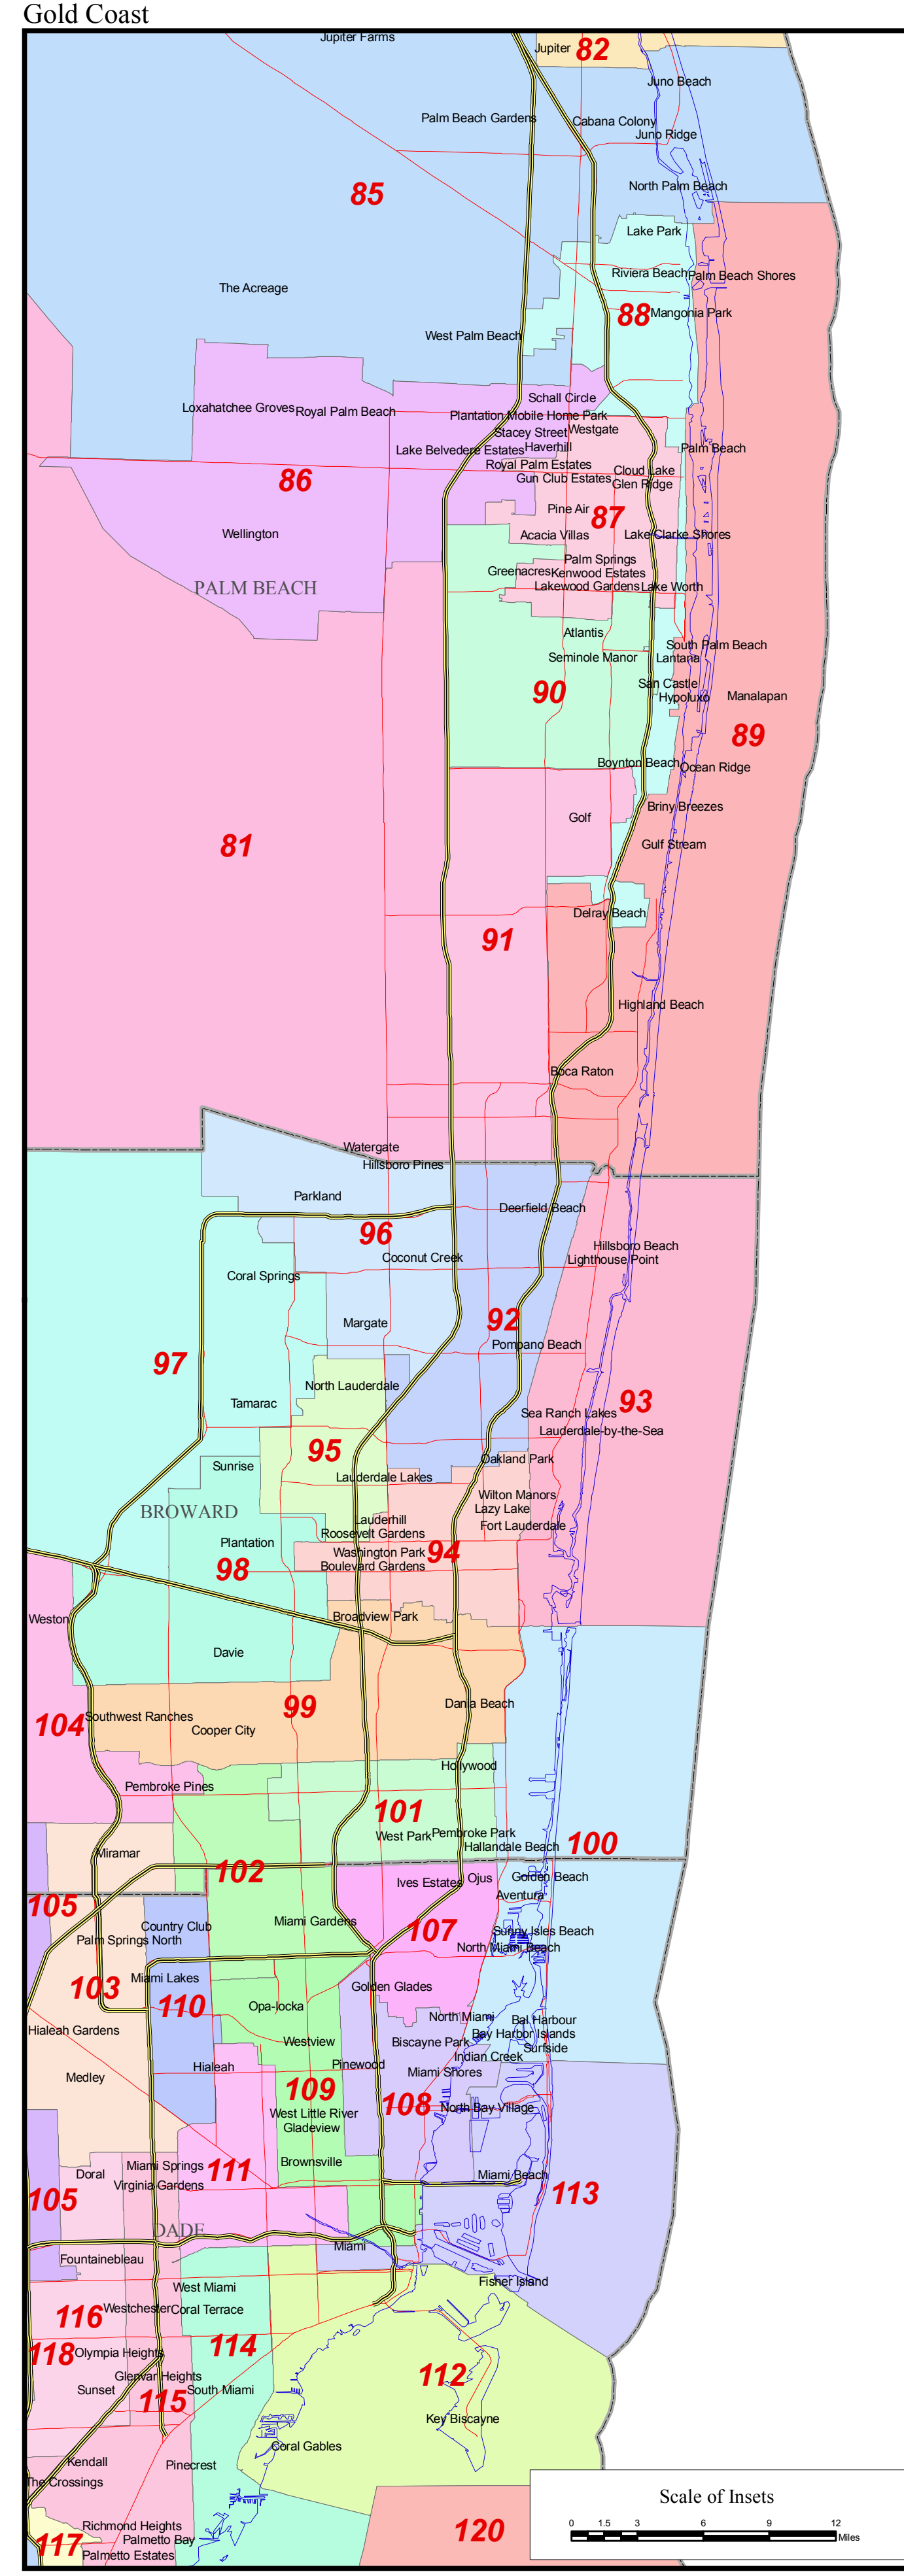

2012 STATE HOUSE DISTRICTS

- Legend**
- 17 District Number
 - County Boundary
 - Interstate Highway
 - Major Highway
 - Shoreline

Florida Legislature Office of Economic & Demographic Research
 111 W. Madison St., Rm. 574
 Tallahassee, FL 32399-1400
 Phone: 850.487.1402
 URL: www.edr.state.fl.us
 February 2012