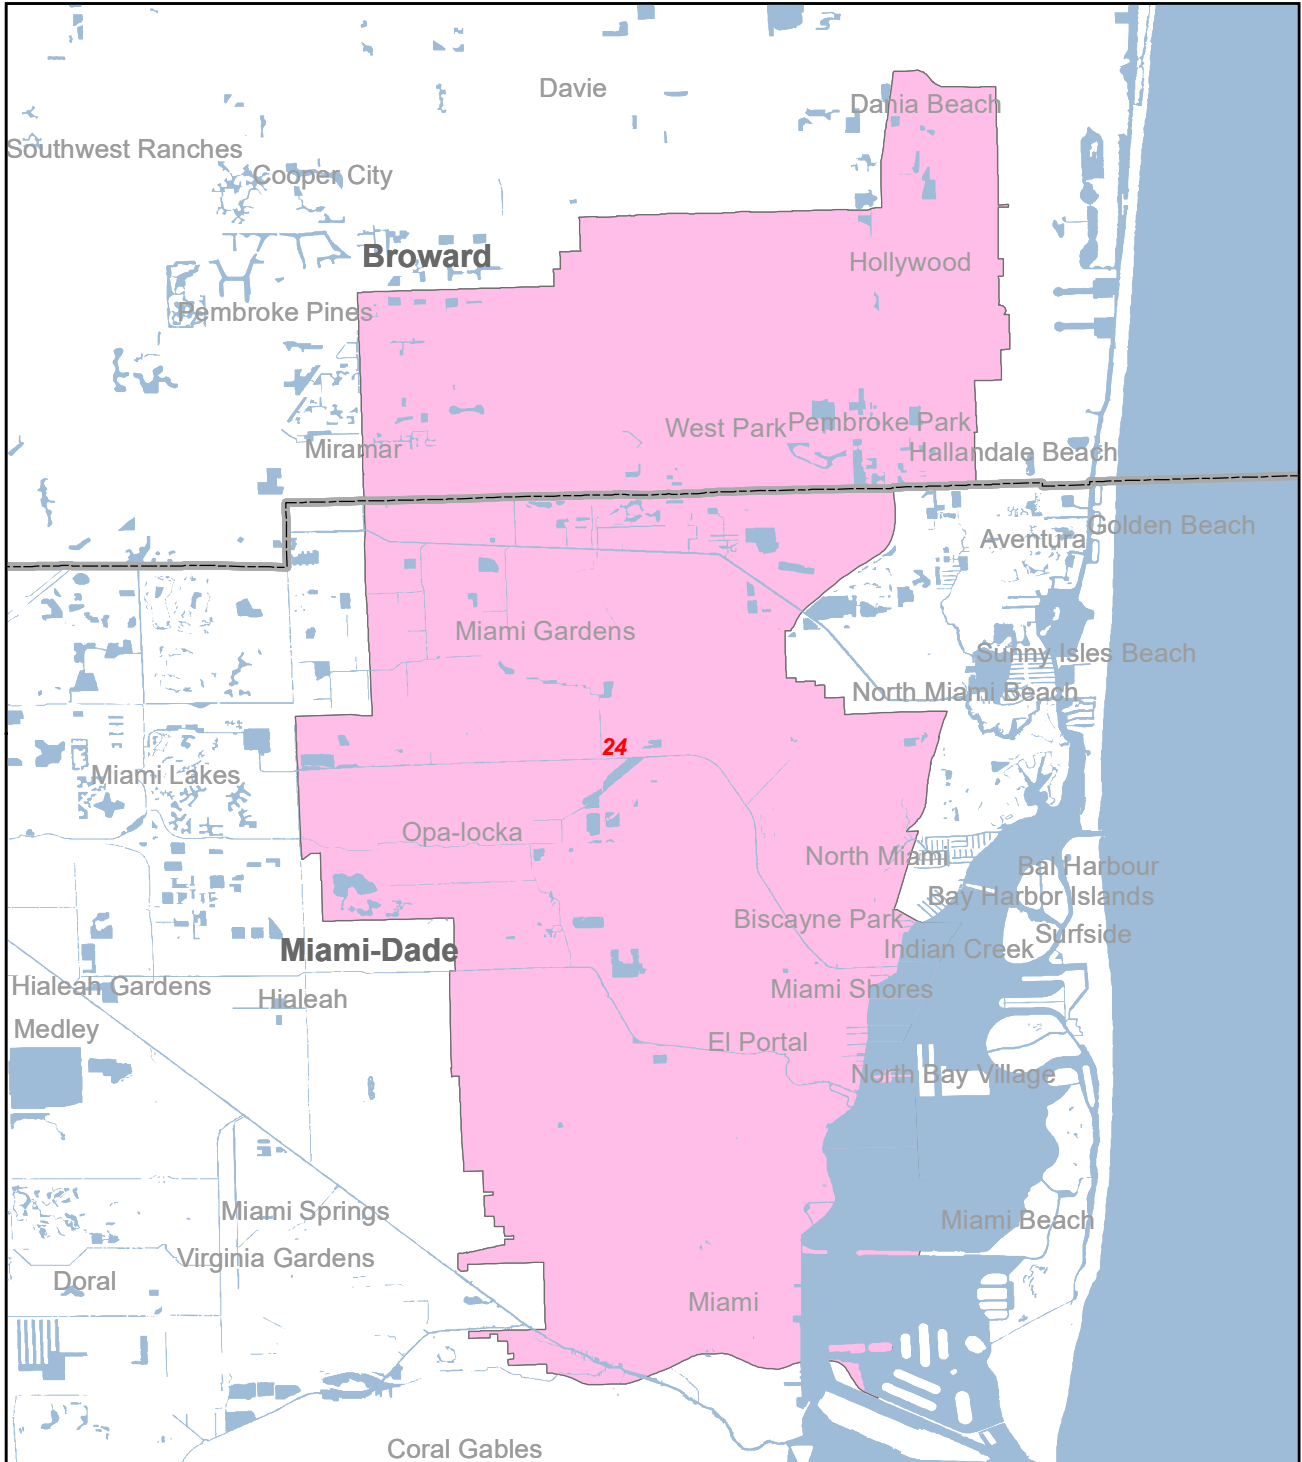

2026 Congressional District 24 (HB 1-D, Enrolled)

Florida Legislative Office of
Economic & Demographic Research

111 W. Madison St., Rm. 574
Tallahassee, FL 32399
Phone: 850.487.1402
URL: edr.state.fl.us
May 2026

2026 Congressional Districts (Plan EOGPCRP2026)

-  County Boundary
-  Water Bodies
-  District 24 Boundary