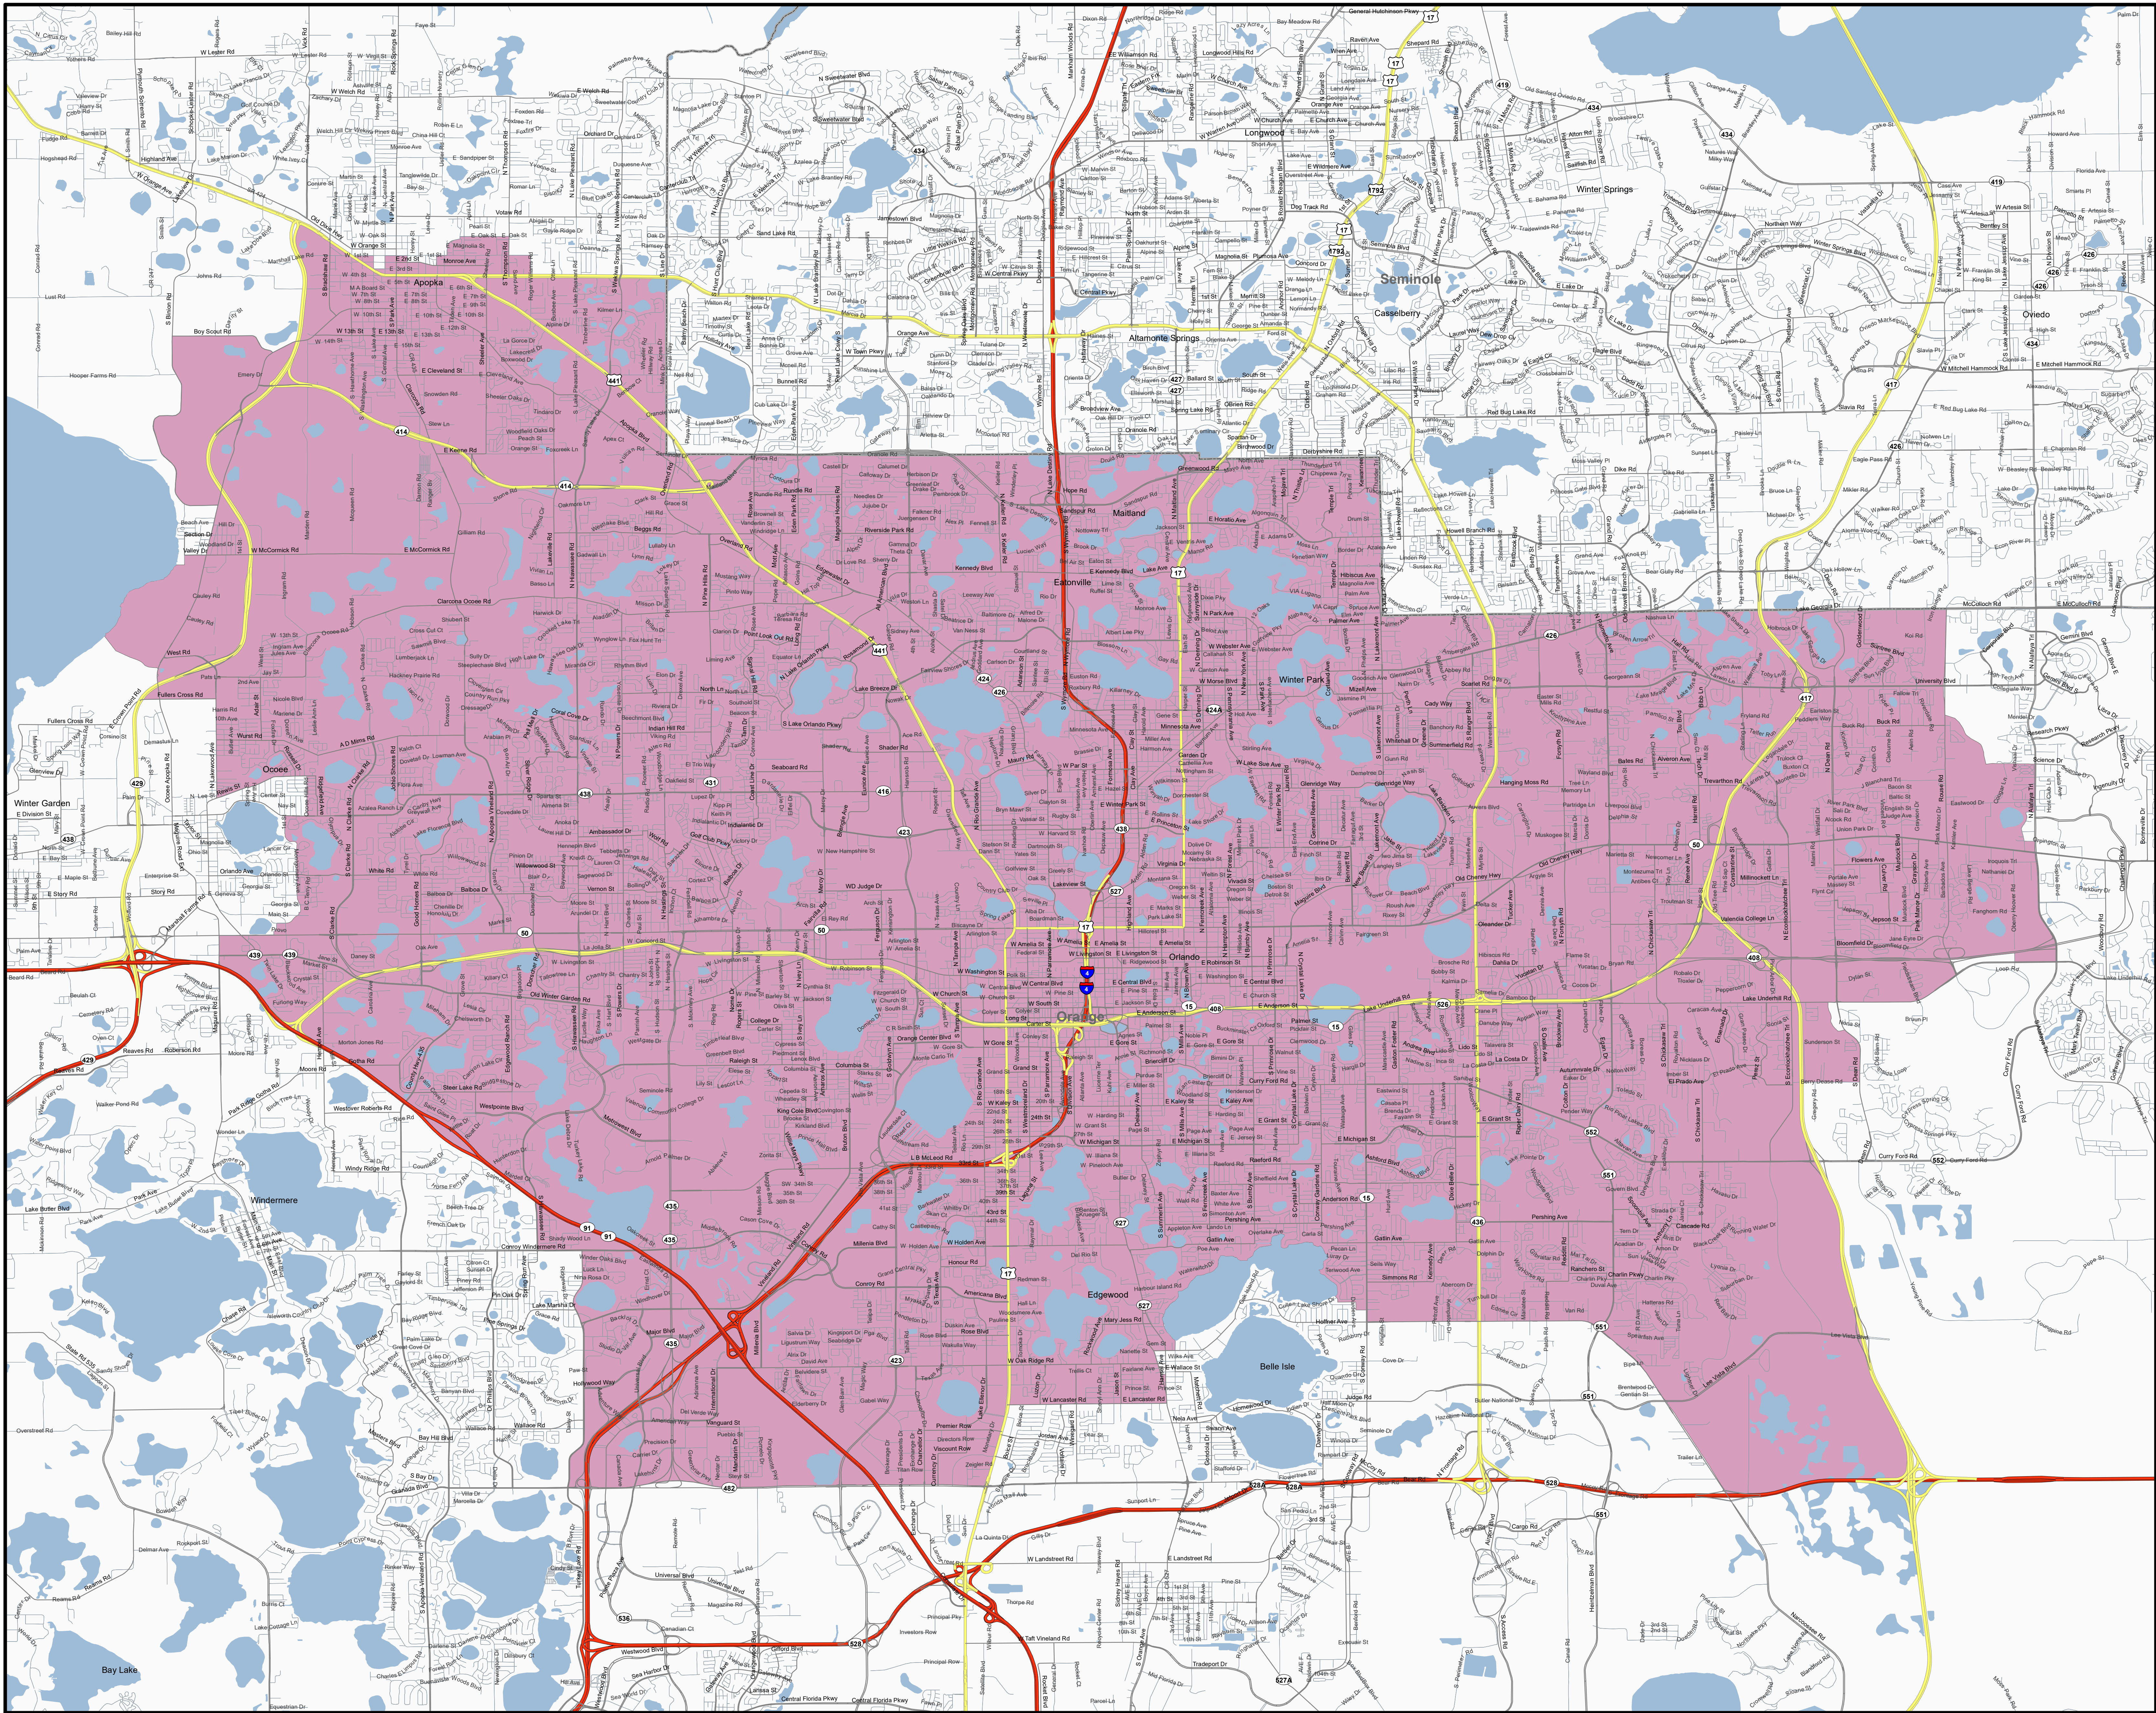

2026 Congressional District 10 (HB 1-D, Enrolled)

Florida Legislative Office of
Economic & Demographic Research
111 W. Madison St., Rm. 574
Tallahassee, FL 32399
Phone: 850.487.1402
URL: edr.state.fl.us
May 2026

- Legend**
- Freeway
 - Major Road
 - Local Road
 - County Boundary
 - Water Bodies
 - District 10 Boundary