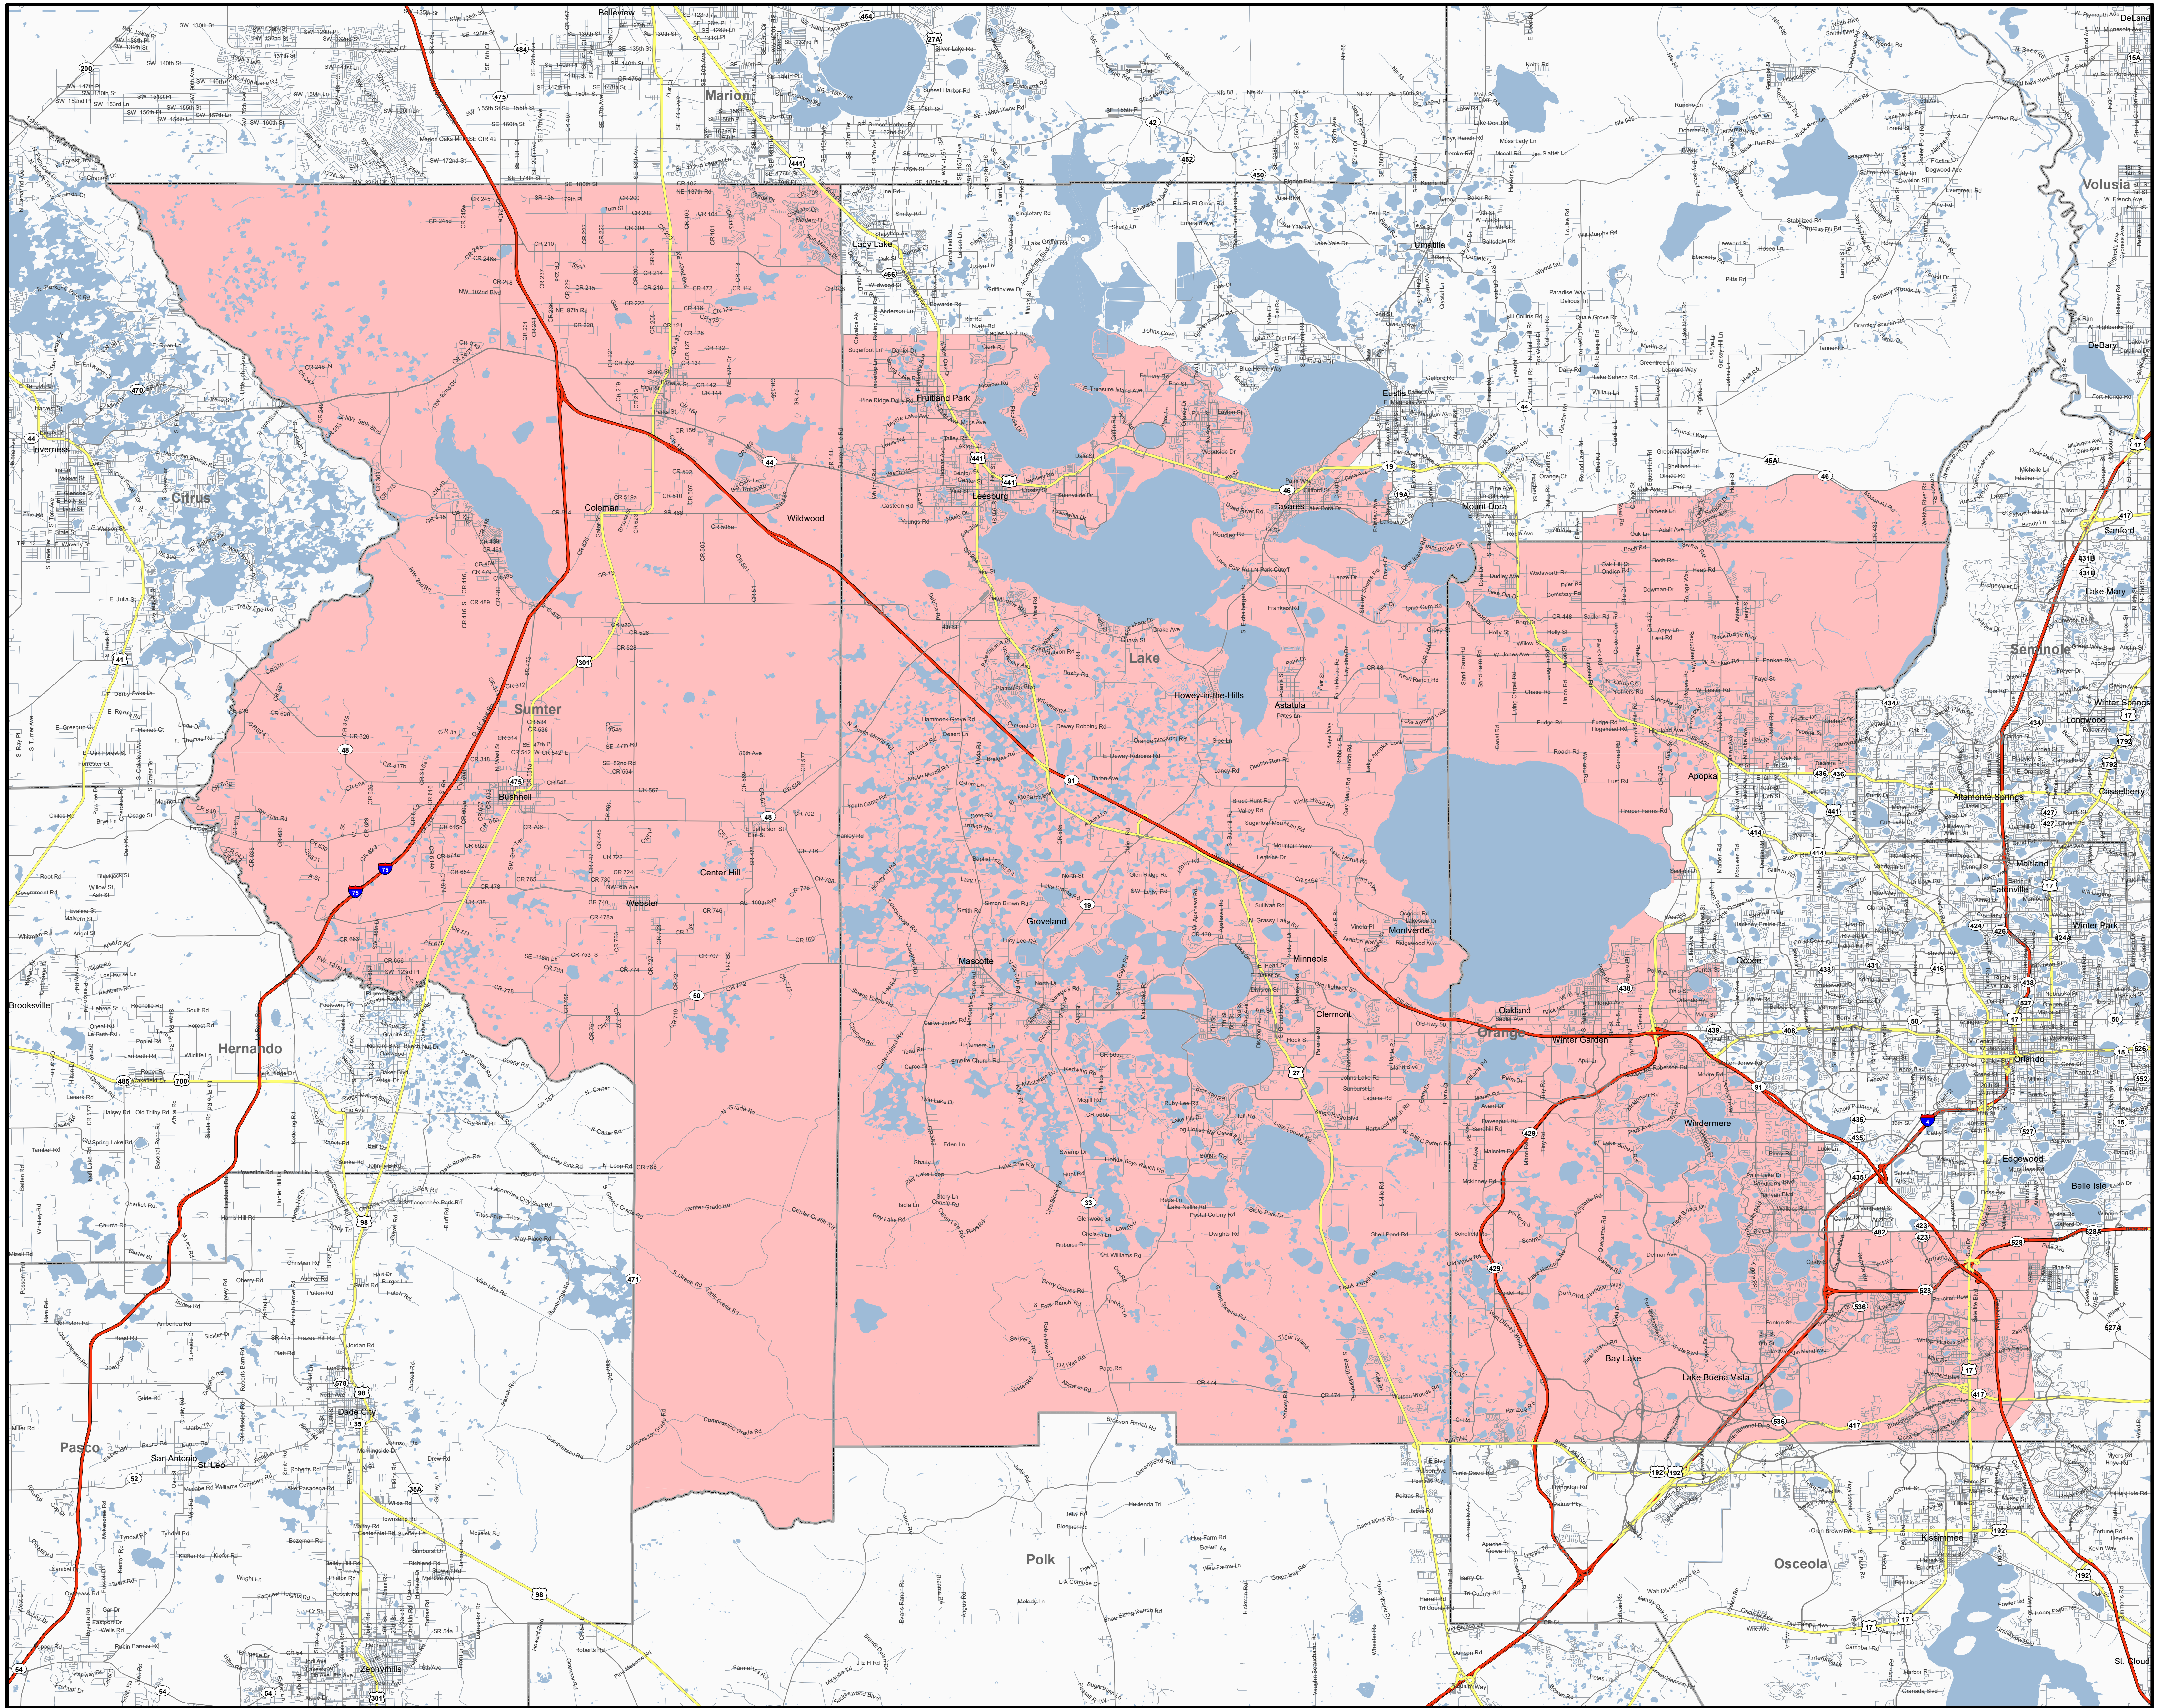

2026 Congressional District 11 (HB 1-D, Enrolled)

Florida Legislative Office of
Economic & Demographic Research
111 W. Madison St., Rm. 574
Tallahassee, FL 32399
Phone: 850.487.1402
URL: edr.state.fl.us
May 2026

Legend	
	Freeway
	Major Road
	Local Road
	County Boundary
	Water Bodies
	District 11 Boundary