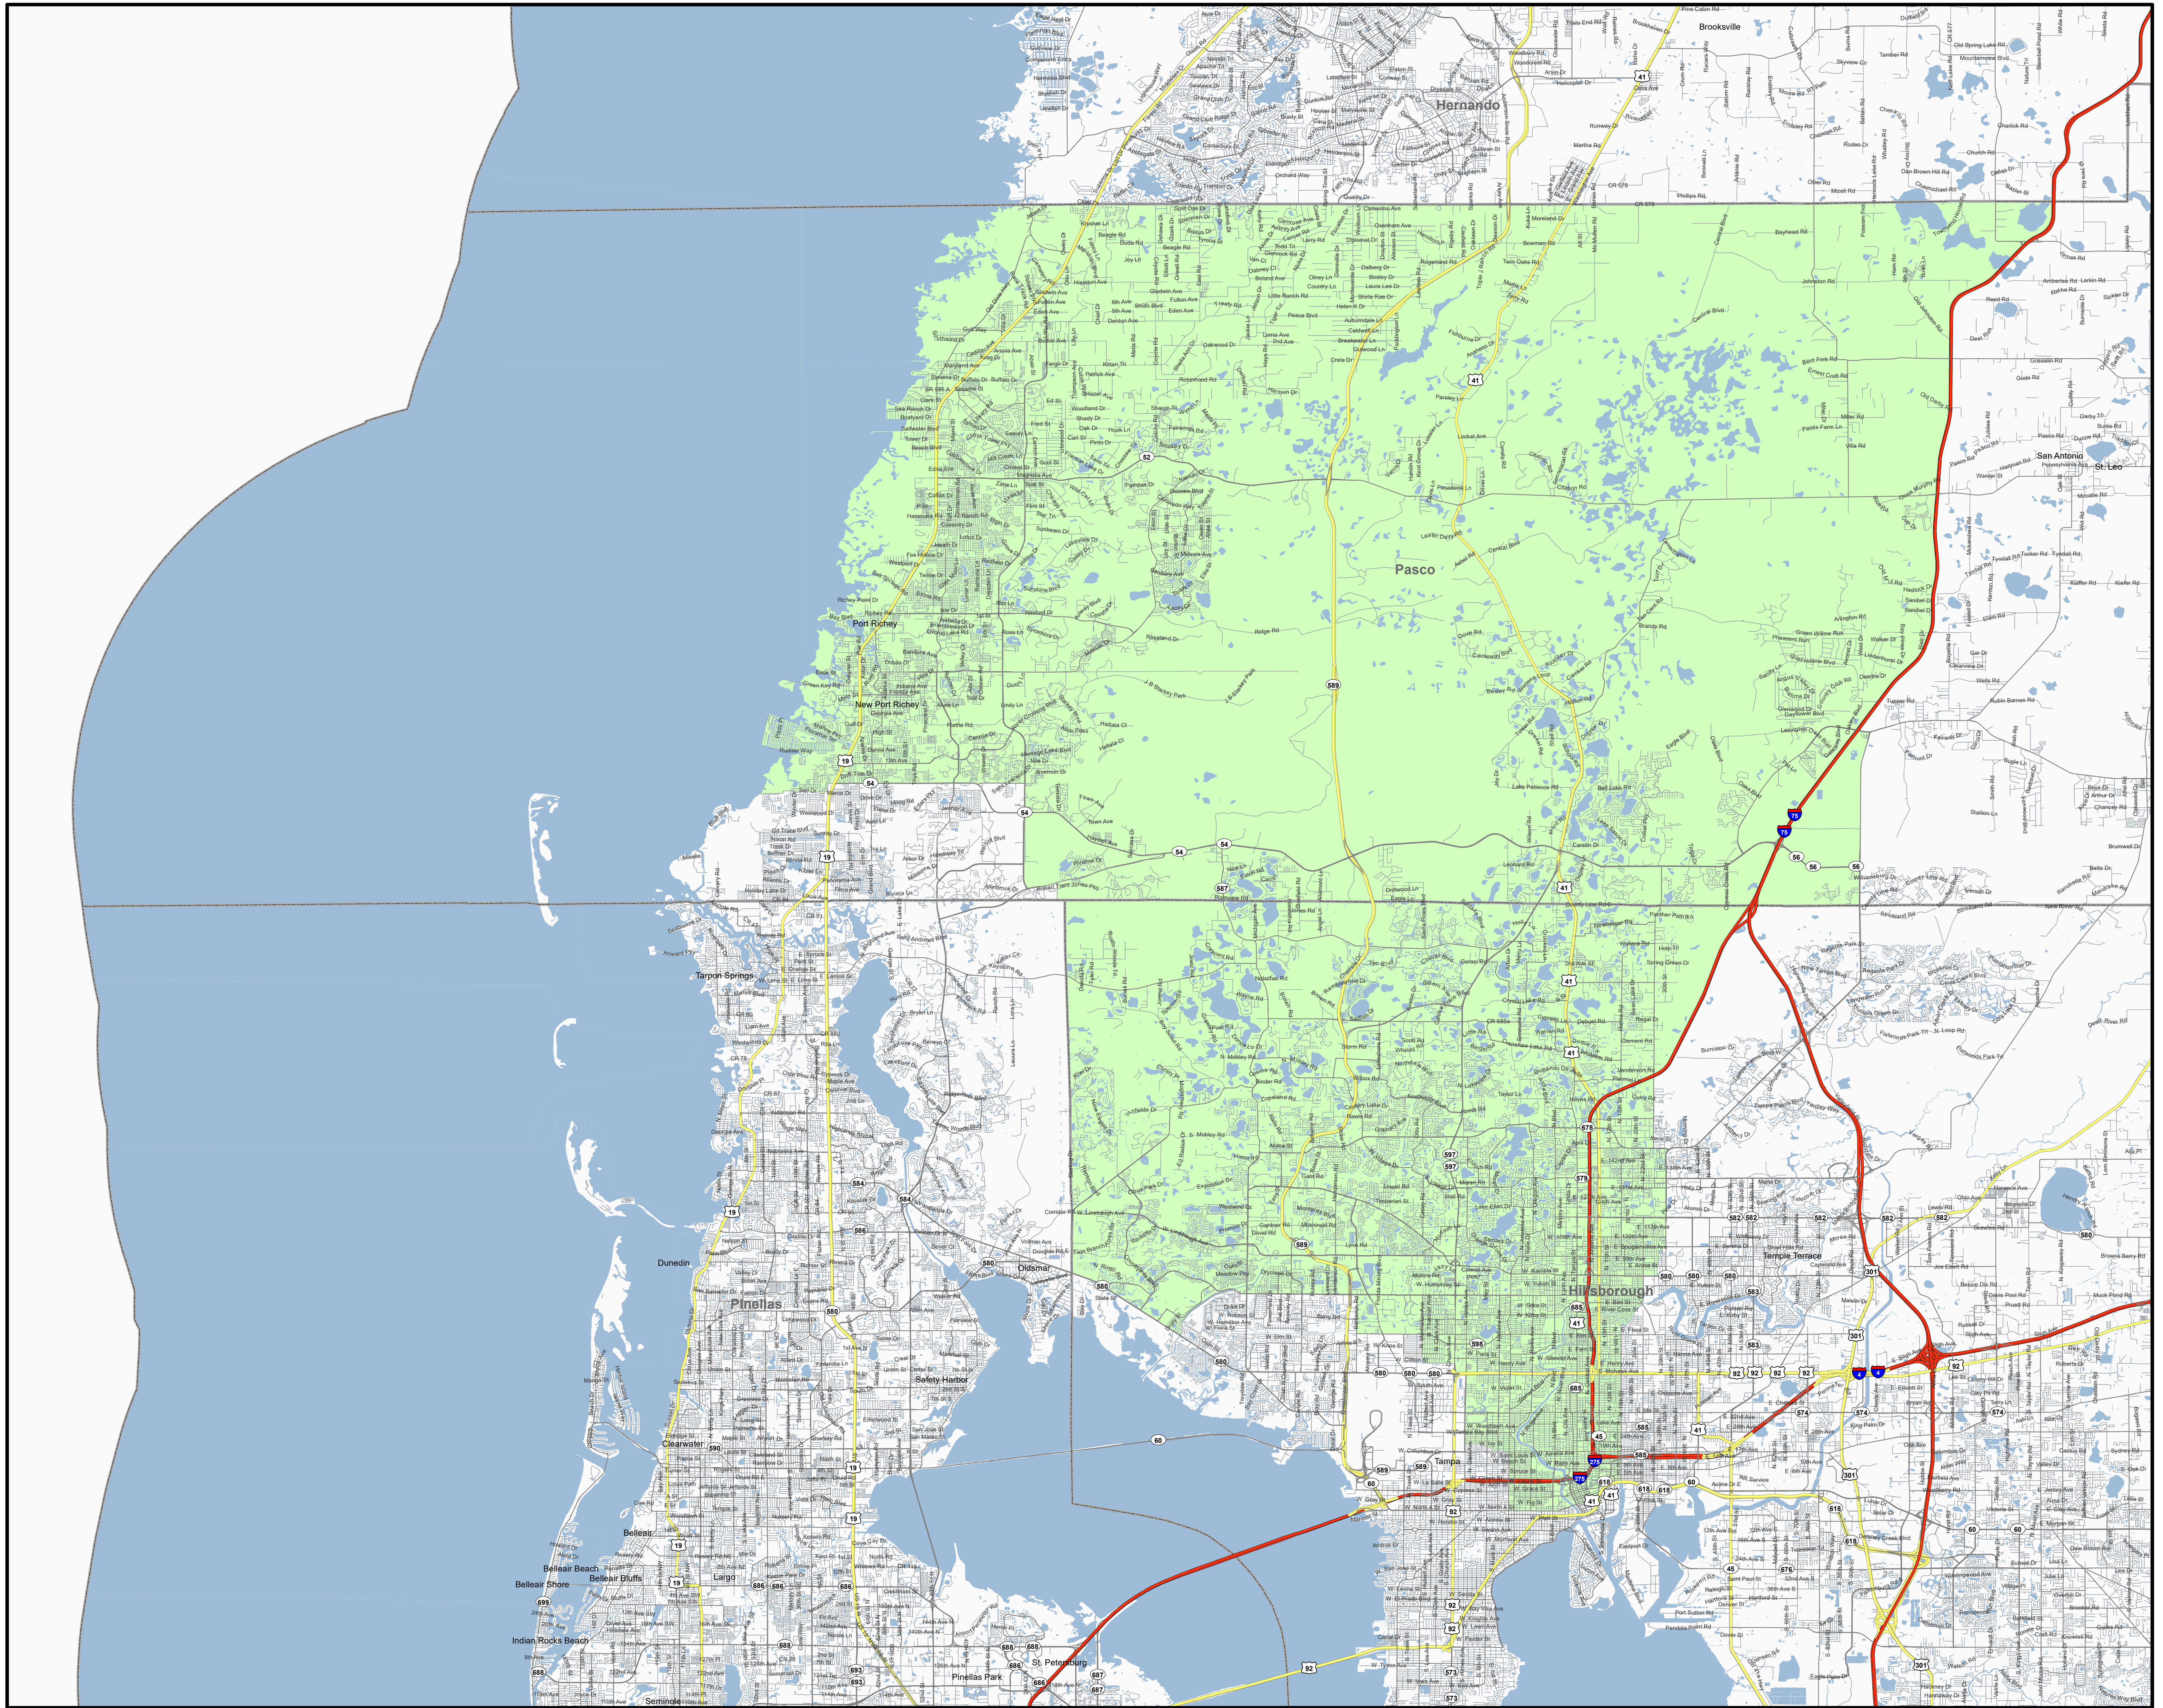

2026 Congressional District 12 (HB 1-D, Enrolled)

Florida Legislative Office of
Economic & Demographic Research
111 W. Madison St., Rm. 574
Tallahassee, FL 32399
Phone: 850.487.1402
URL: edr.state.fl.us
May 2026

Legend

- Freeway
- Major Road
- Local Road
- County Boundary
- Water Bodies
- District 12 Boundary