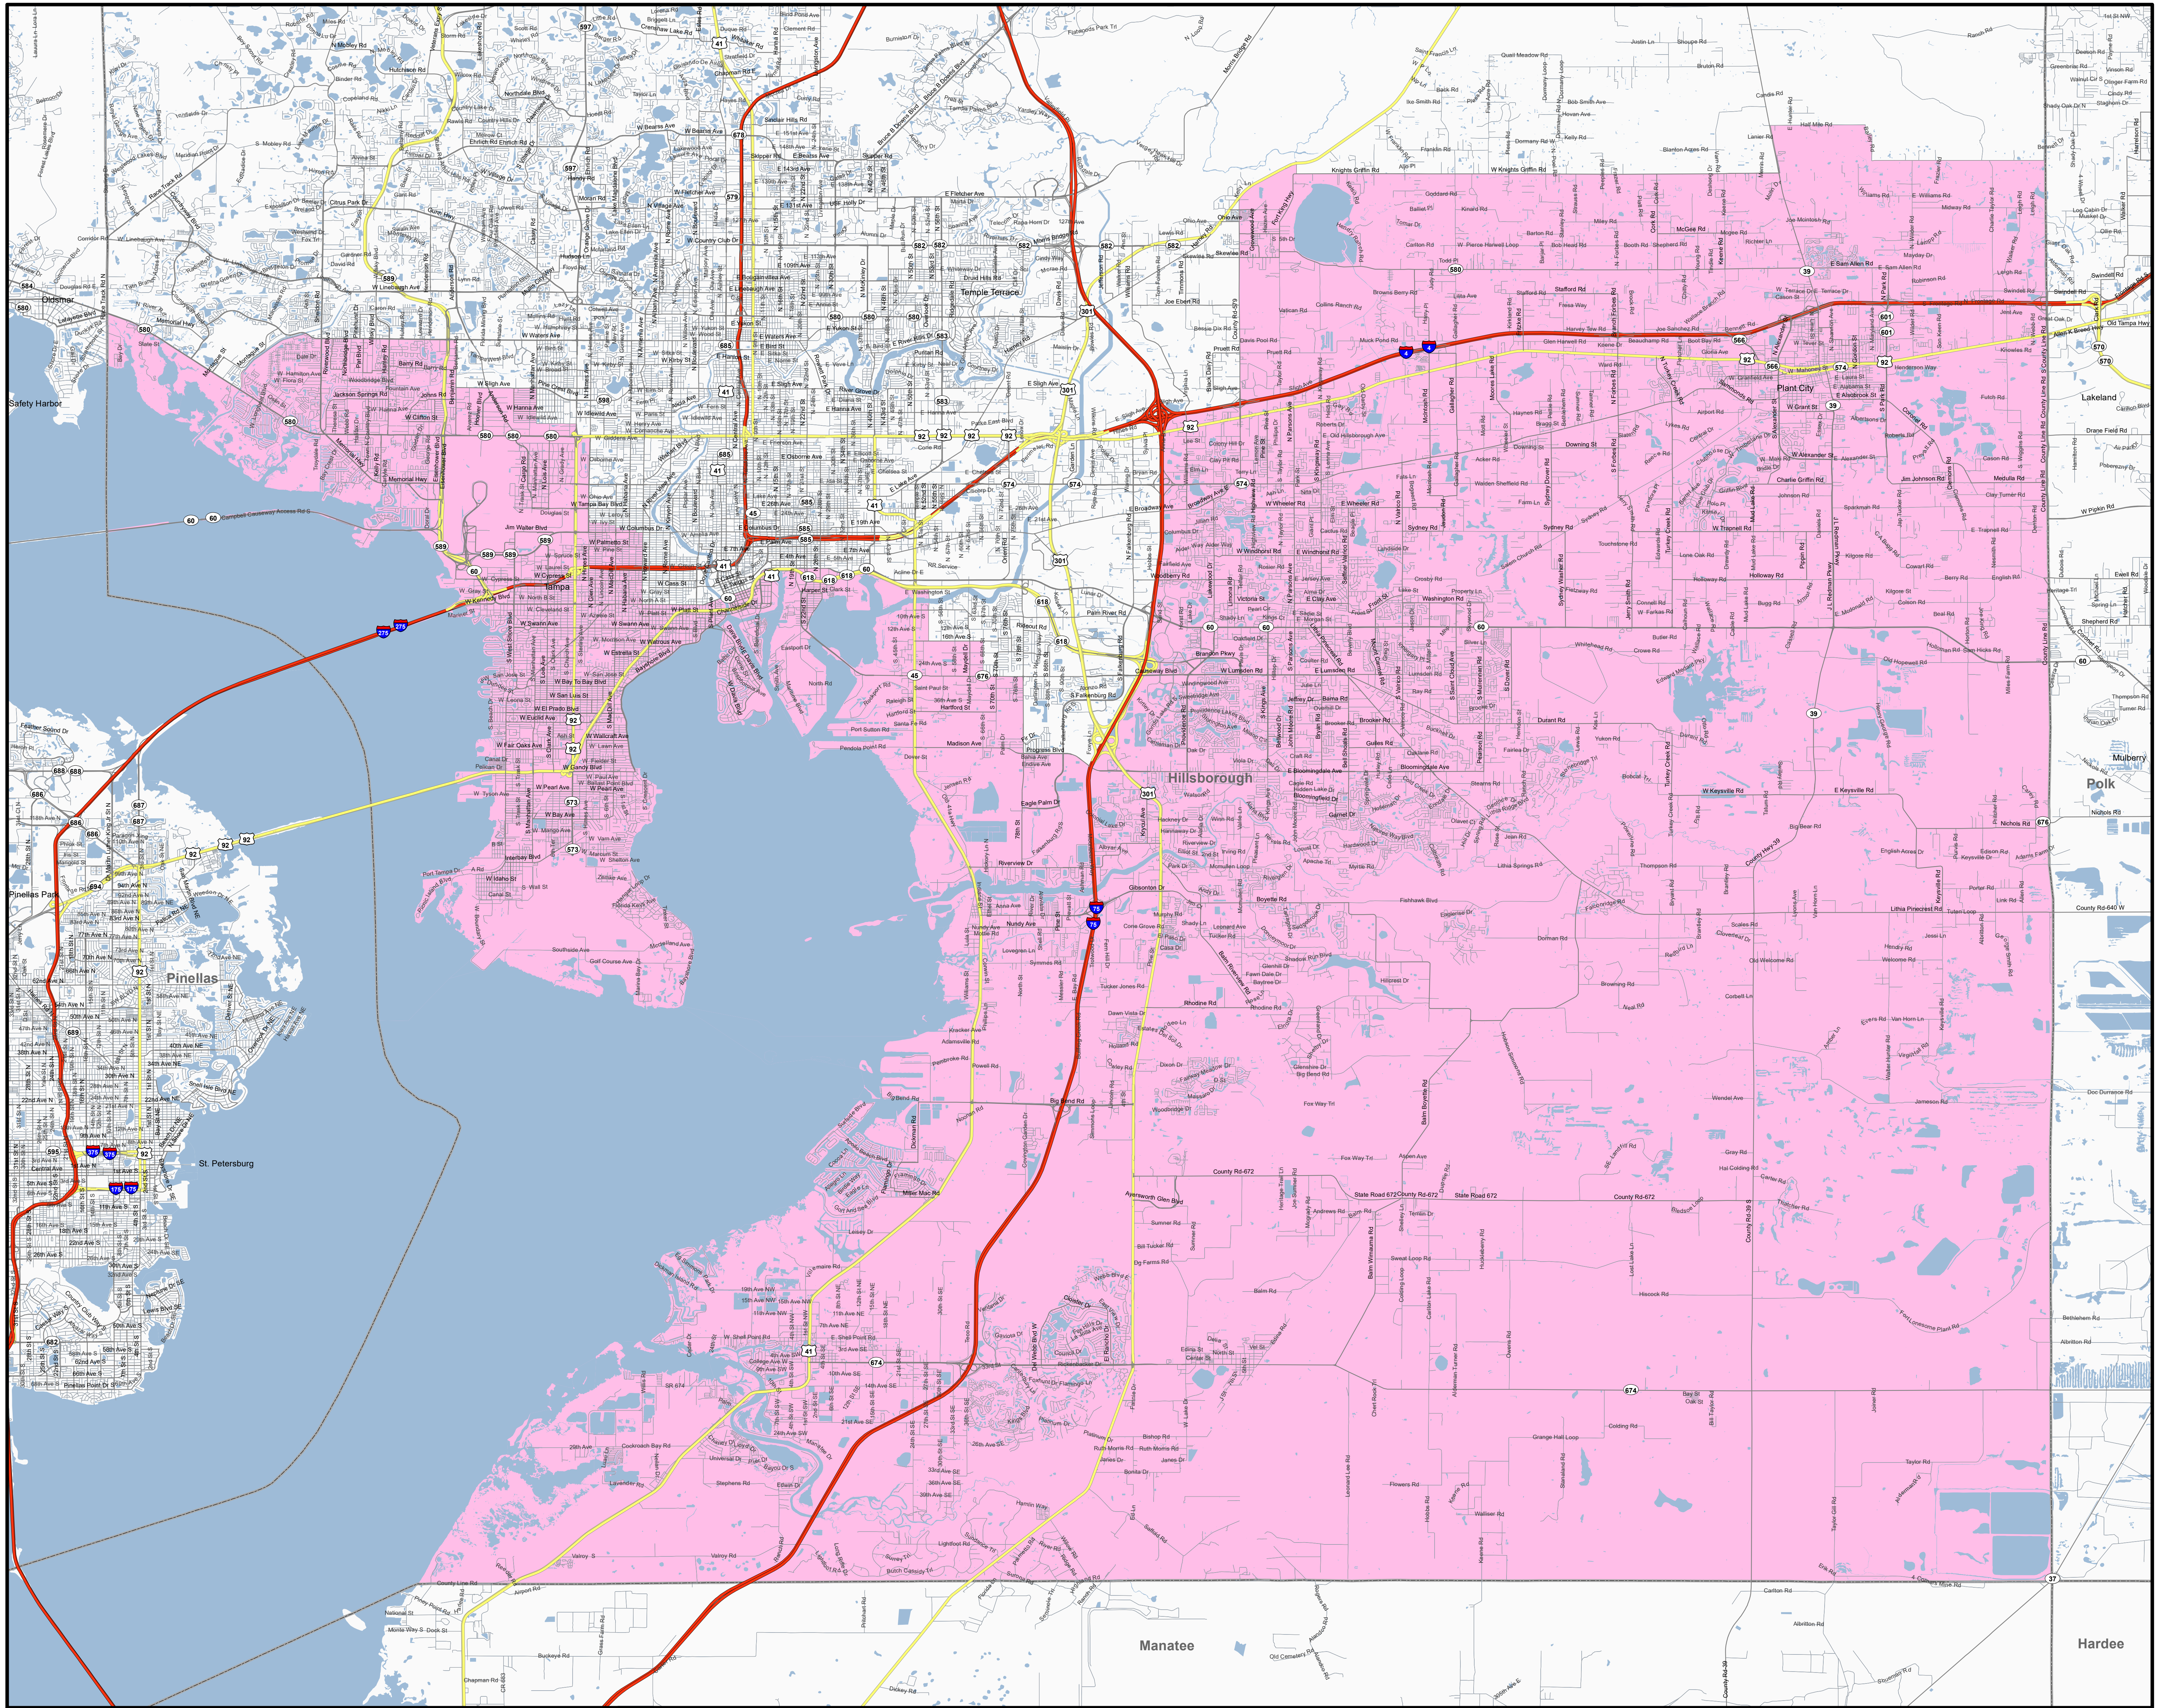

2026 Congressional District 14 (HB 1-D, Enrolled)

Florida Legislative Office of
Economic & Demographic Research
111 W. Madison St., Rm. 574
Tallahassee, FL 32399
Phone: 850.487.1402
URL: edr.state.fl.us
May 2026

2026 Congressional Districts (Plan EOGPCRP2026)

Legend

- Freeway
- Major Road
- Local Road
- County Boundary
- Water Bodies
- District 14 Boundary