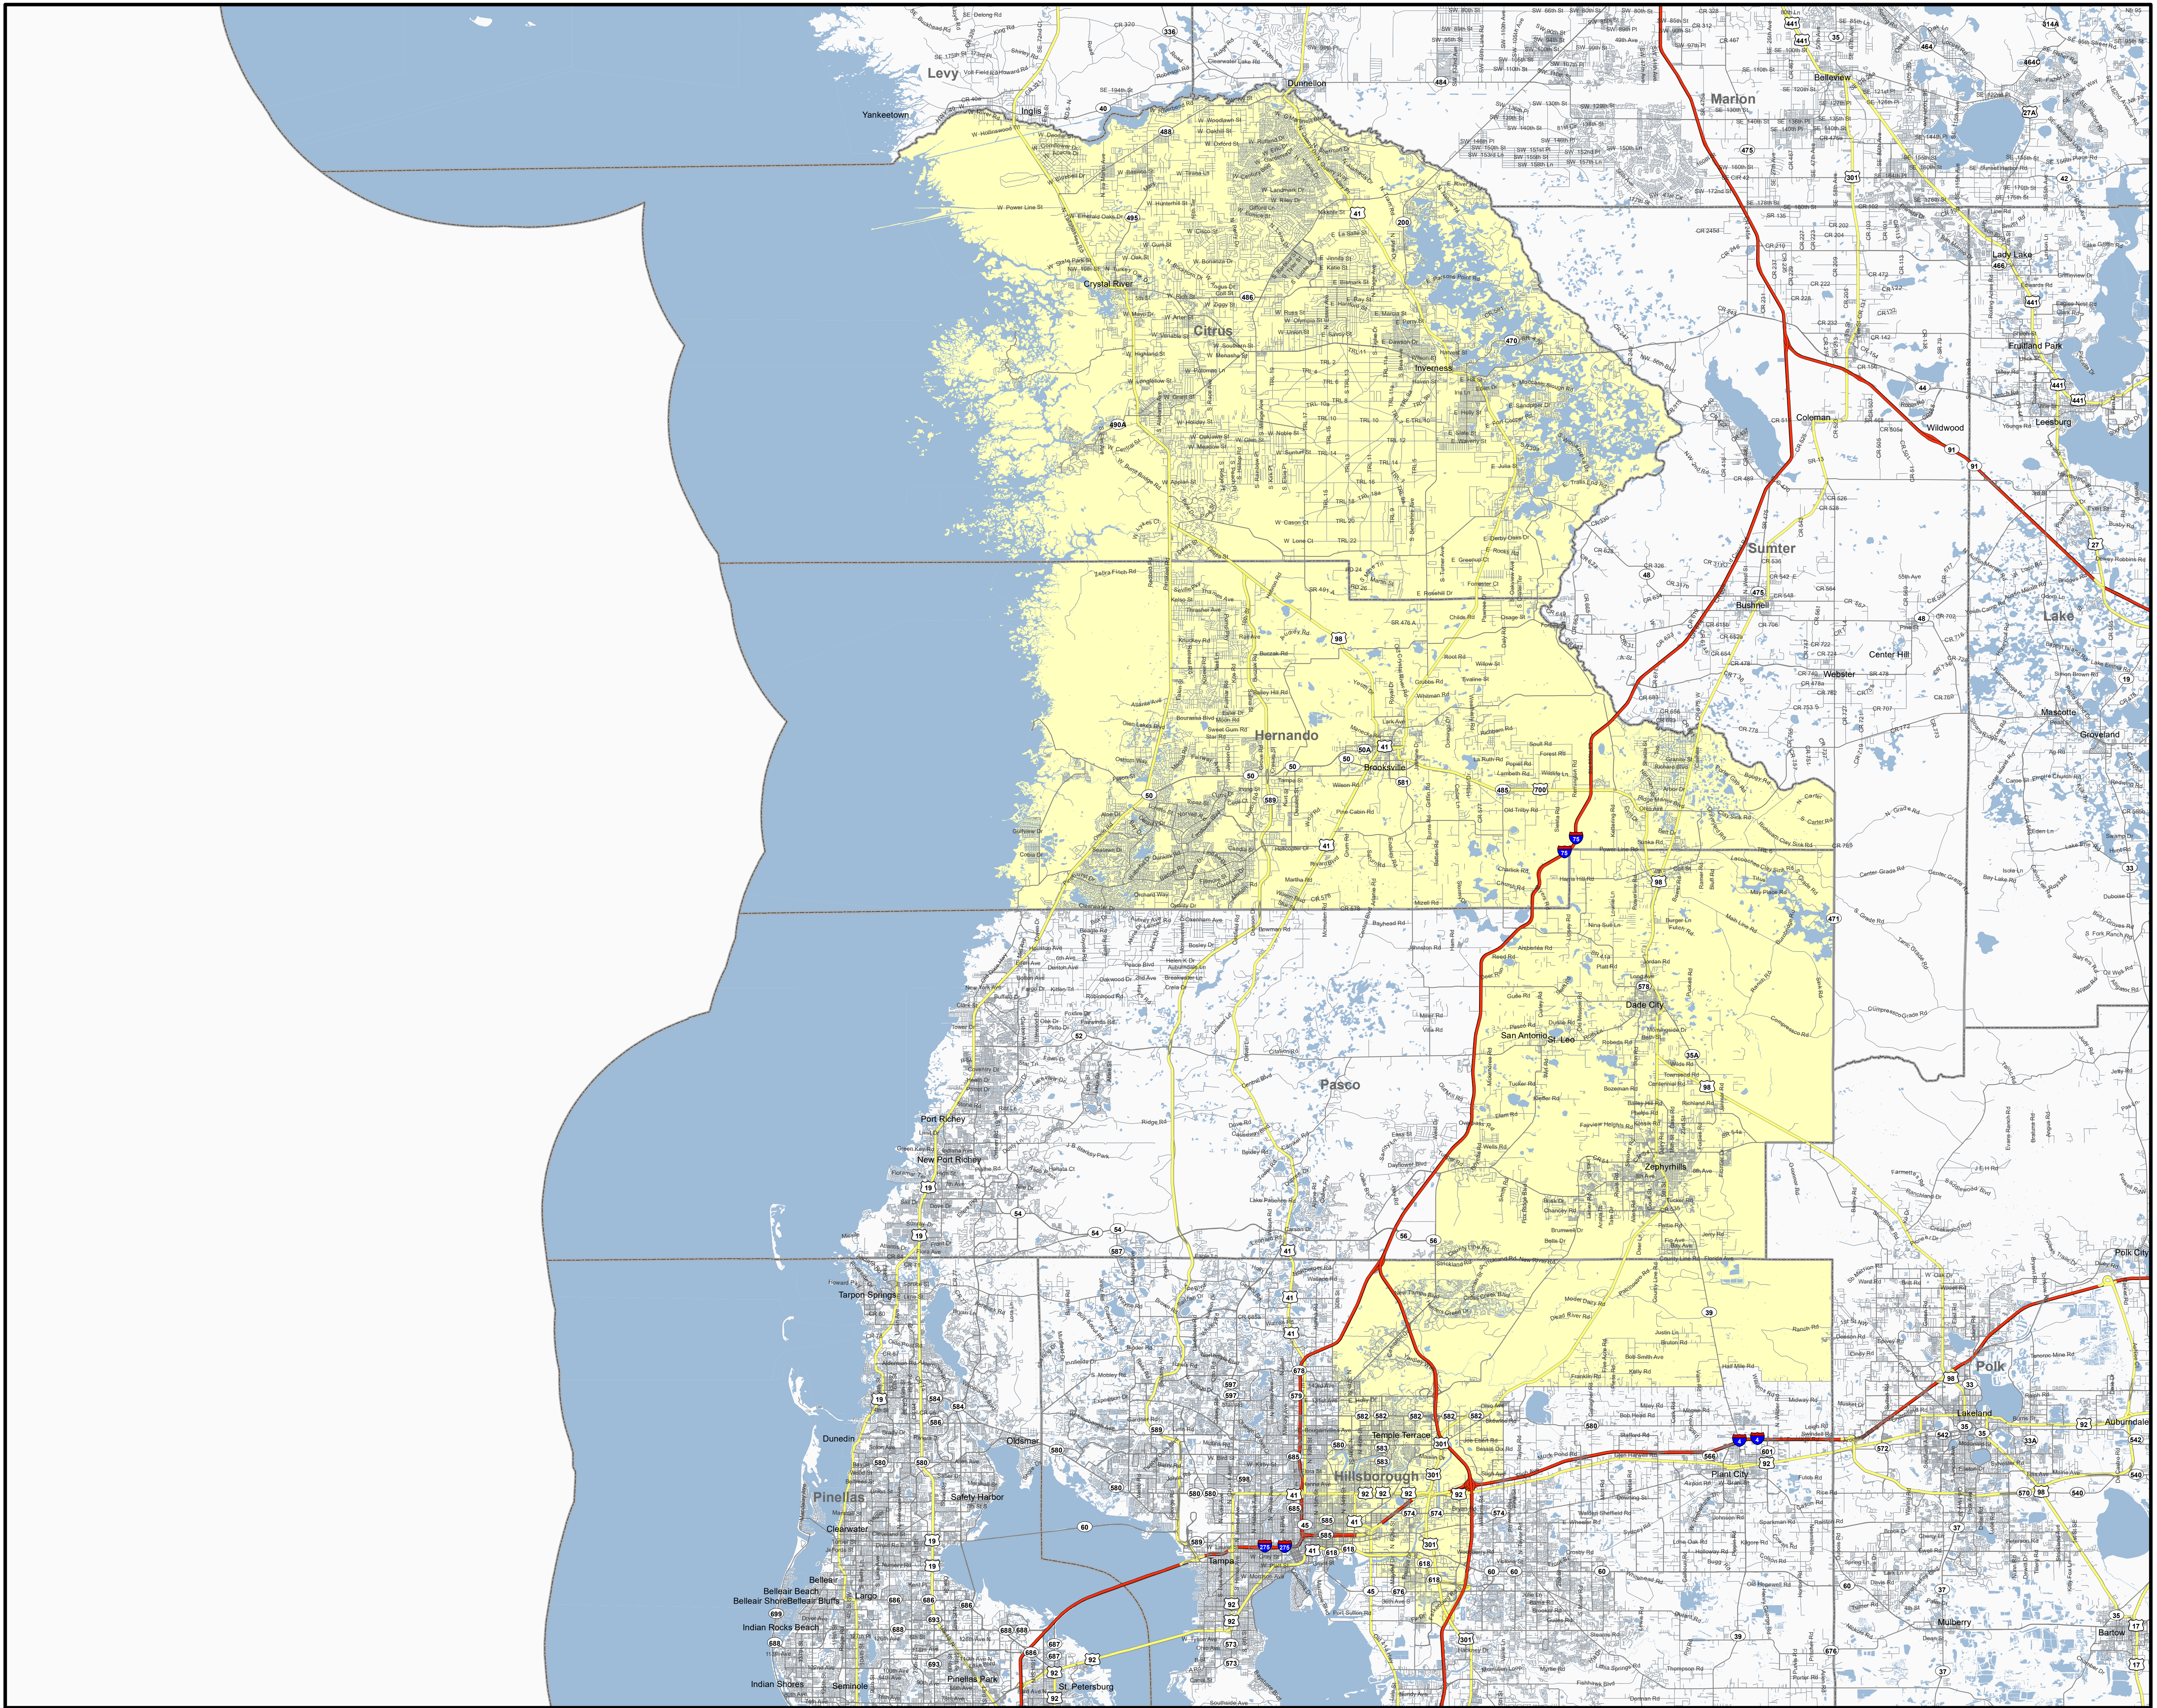

2026 Congressional District 15 (HB 1-D, Enrolled)

Florida Legislative Office of
Economic & Demographic Research
111 W. Madison St., Rm. 574
Tallahassee, FL 32399
Phone: 850.487.1402
URL: edr.state.fl.us
May 2026

Legend

- Freeway
- Major Road
- Local Road
- County Boundary
- Water Bodies
- District 15 Boundary