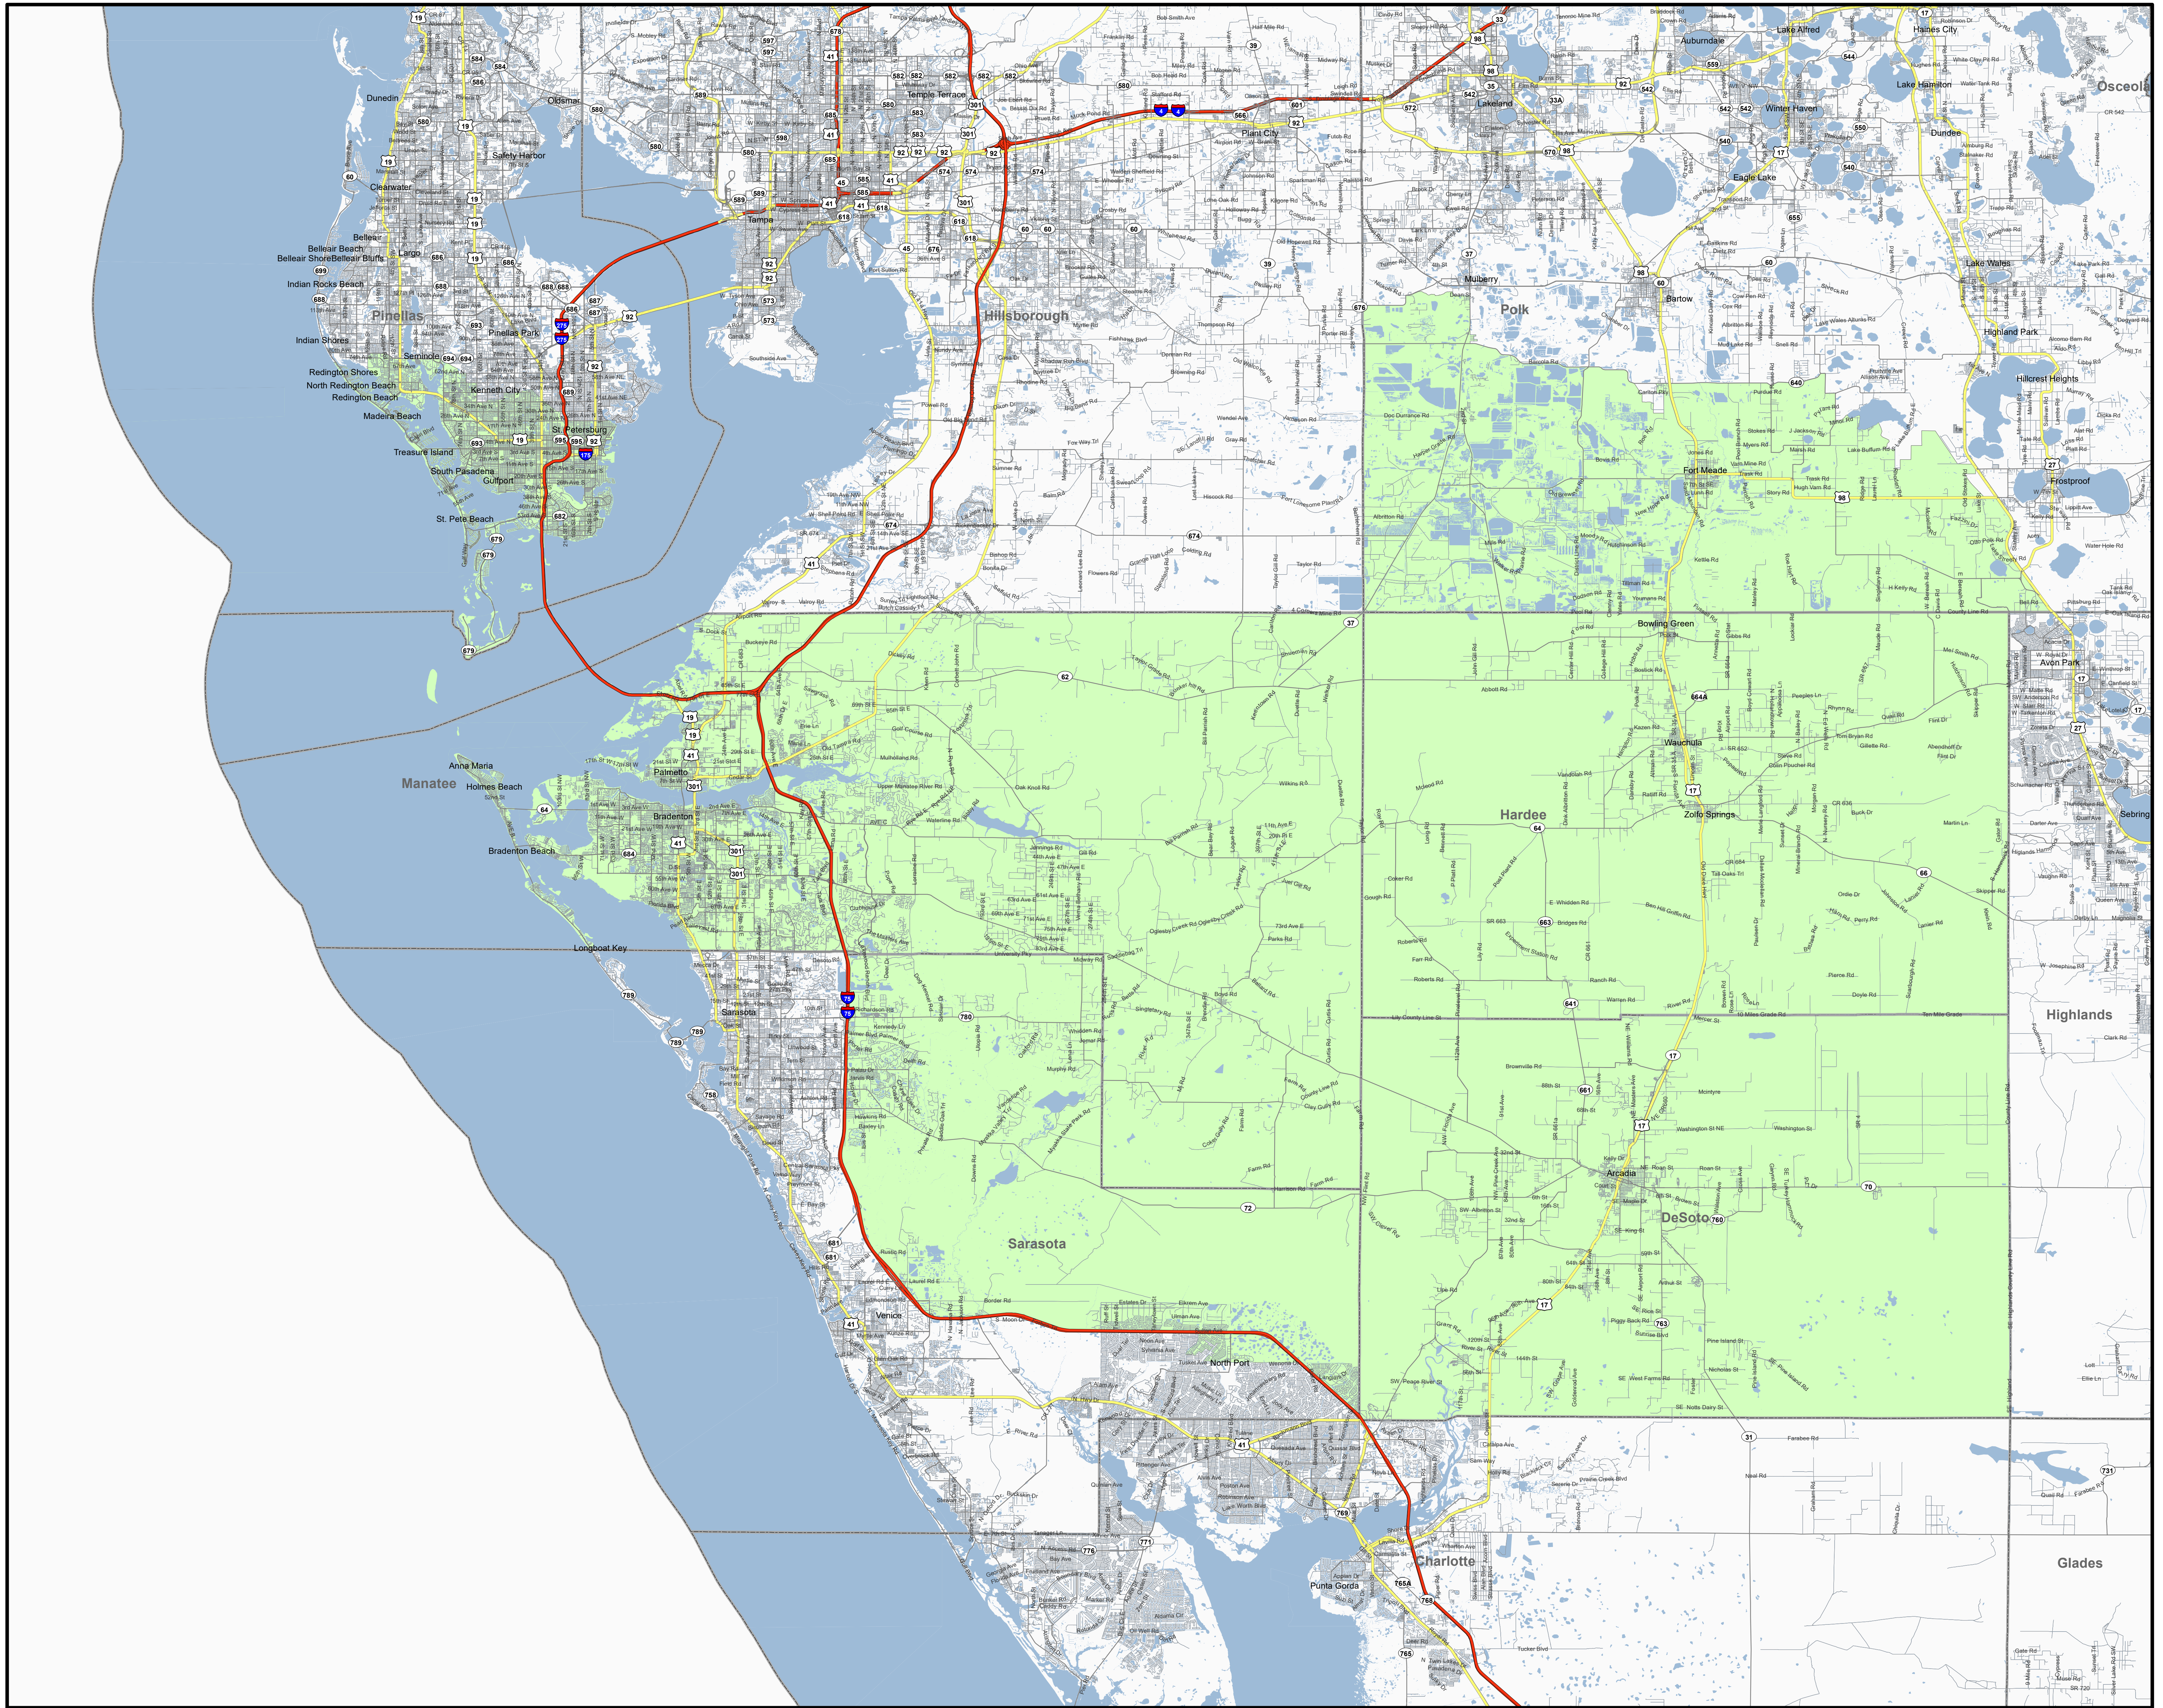

2026 Congressional District 16 (HB 1-D, Enrolled)

Florida Legislative Office of
Economic & Demographic Research
111 W. Madison St., Rm. 574
Tallahassee, FL 32399
Phone: 850.487.1402
URL: edr.state.fl.us
May 2026

Legend

- Freeway
- Major Road
- Local Road
- County Boundary
- Water Bodies
- District 16 Boundary