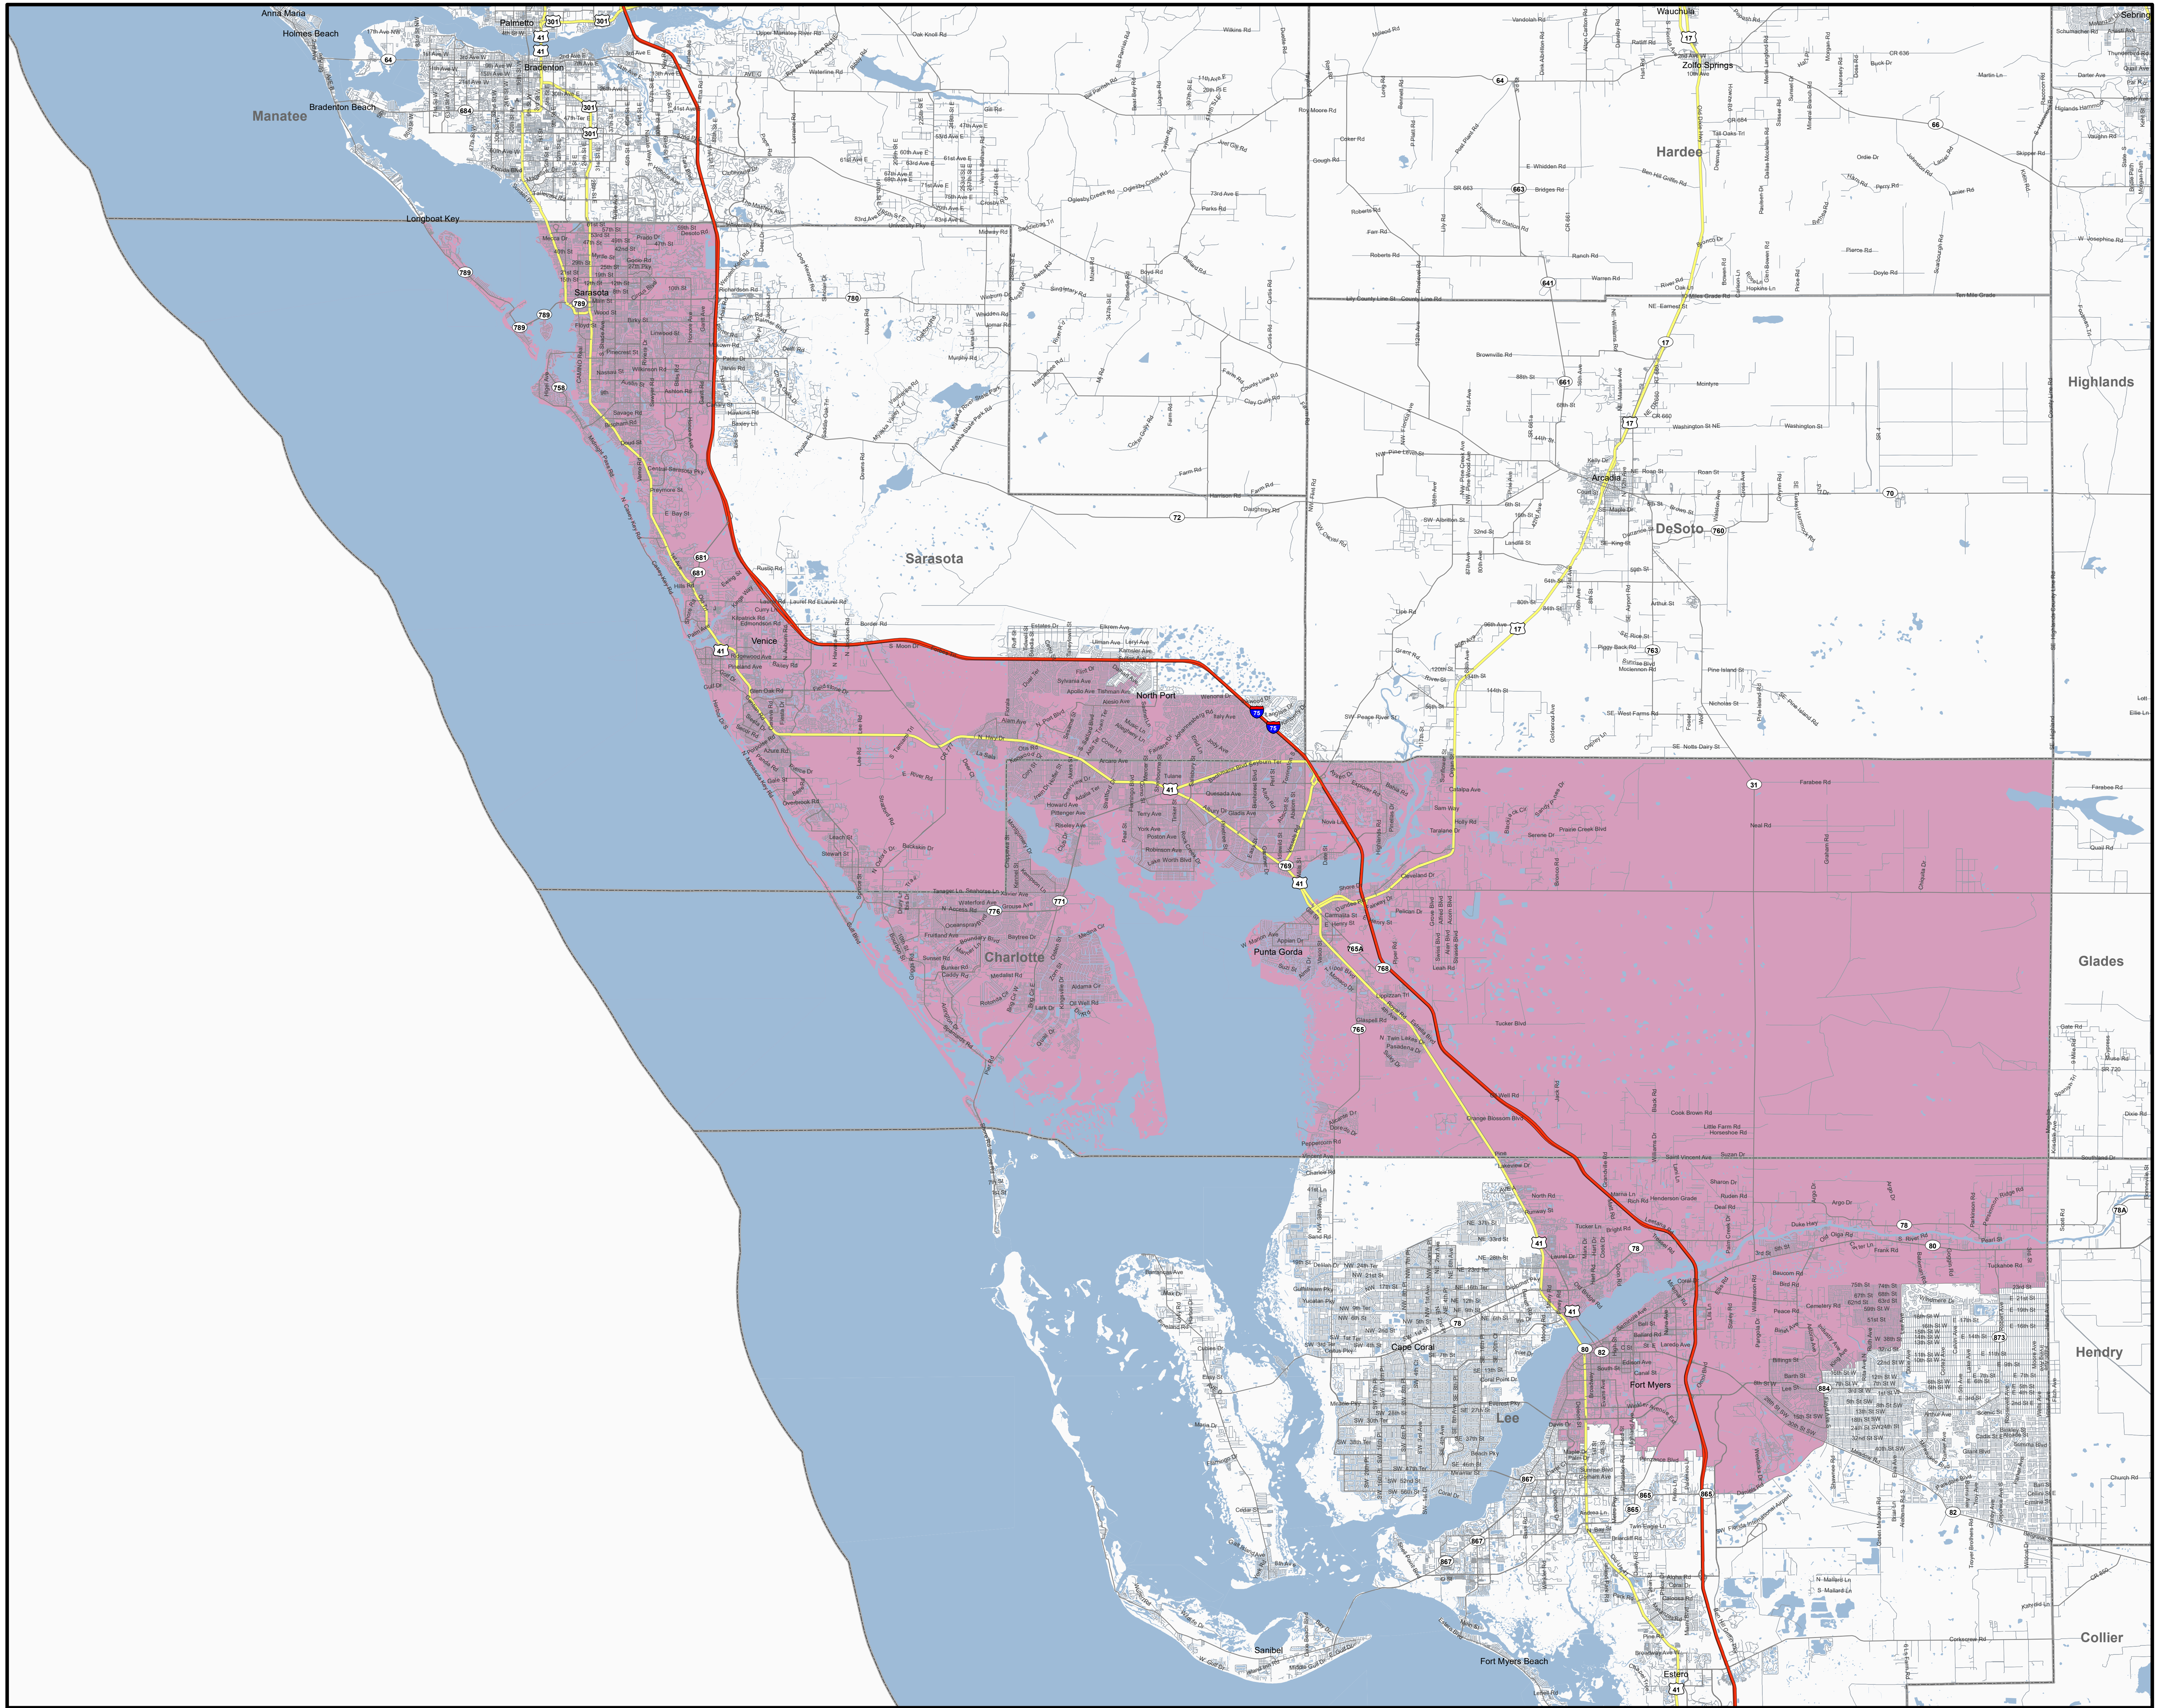

2026 Congressional District 17 (HB 1-D, Enrolled)

Florida Legislative Office of
Economic & Demographic Research
111 W. Madison St., Rm. 574
Tallahassee, FL 32399
Phone: 850.487.1402
URL: edr.state.fl.us
May 2026

Legend

- Freeway
- Major Road
- Local Road
- County Boundary
- Water Bodies
- District 17 Boundary