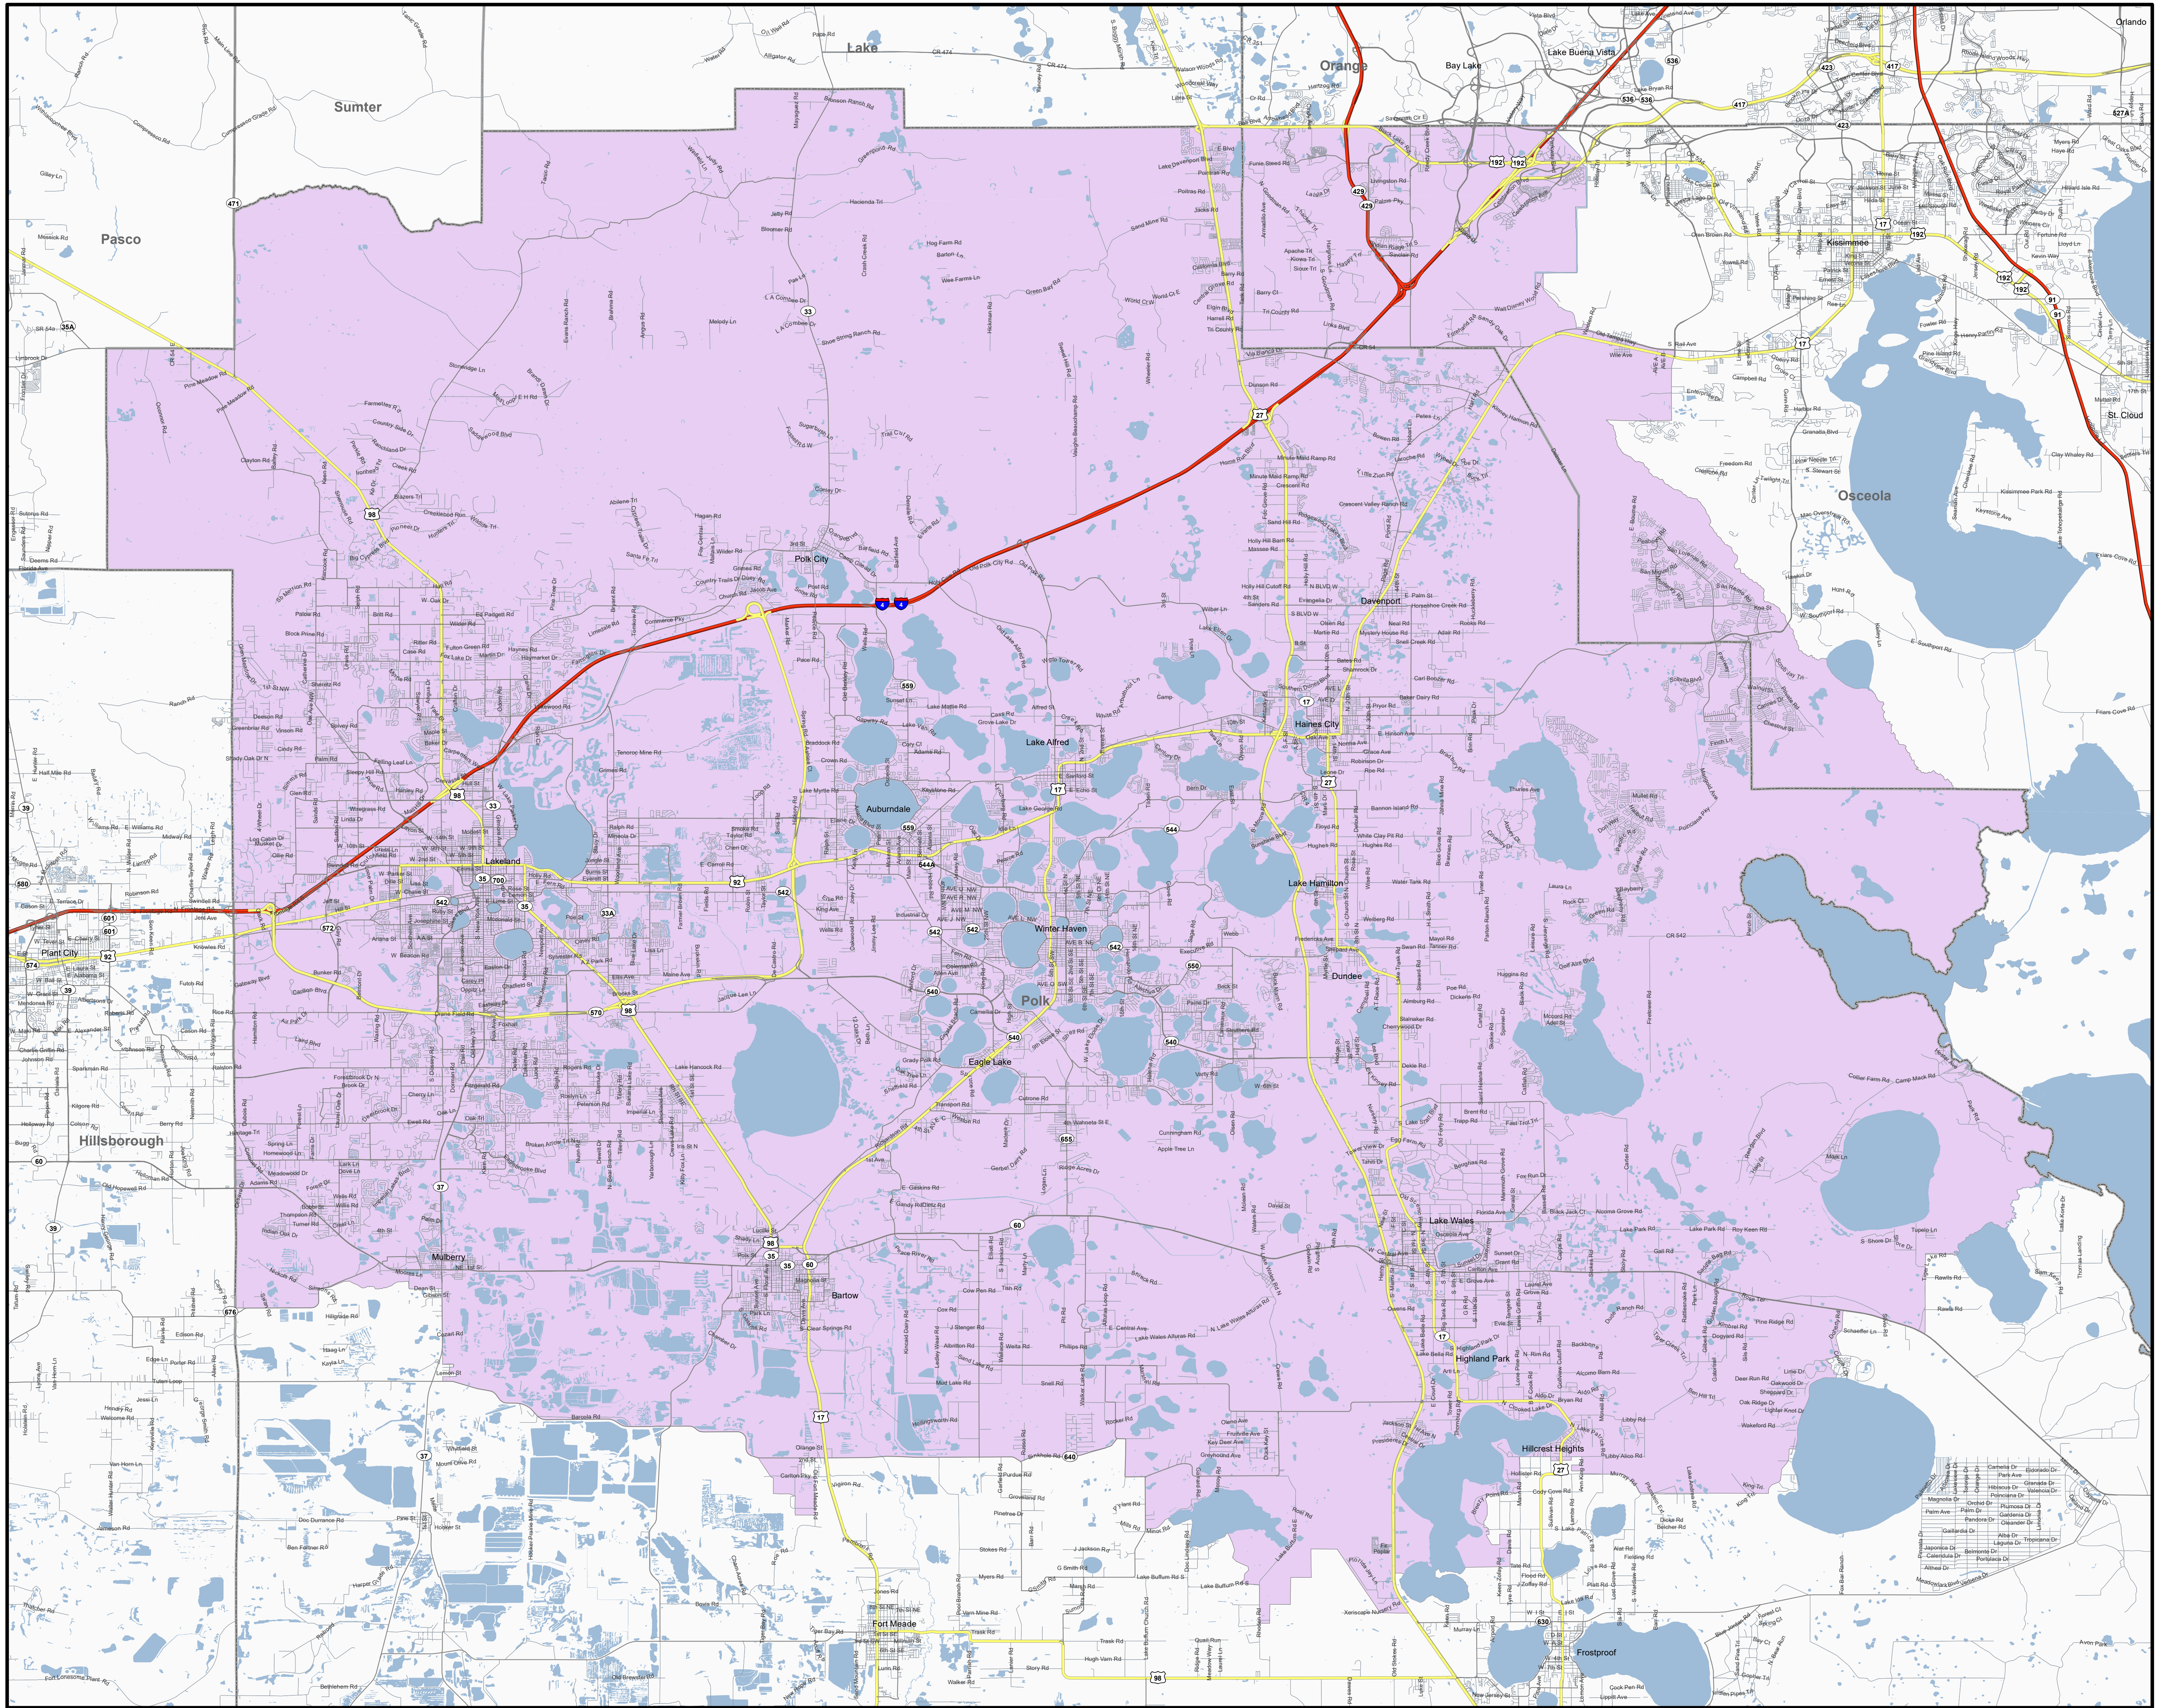

2026 Congressional District 18 (HB 1-D, Enrolled)

Florida Legislative Office of
Economic & Demographic Research
111 W. Madison St., Rm. 574
Tallahassee, FL 32399
Phone: 850.487.1402
URL: edr.state.fl.us
May 2026

Legend

- Freeway
- Major Road
- Local Road
- County Boundary
- Water Bodies
- District 18 Boundary